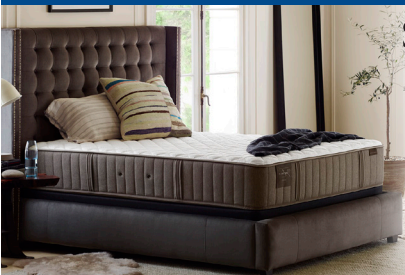

STEARNS & FOSTER®

SAVE UP TO
$600

On Select Flat or Adjustable Mattress Sets*

SAVE $200!
STARTING AT
$1299
QUEEN SET

STEARNS & FOSTER®