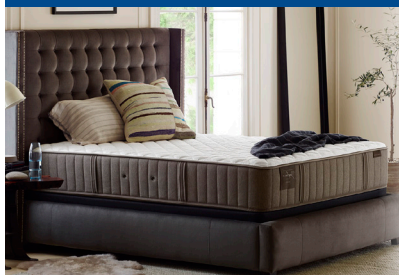

STEARNS & FOSTER®

SAVE UP TO

$600

On Select Flat or Adjustable Mattress Sets*

SAVE $200!

STARTING AT

$1299

QUEEN SET

STEARNS & FOSTER®