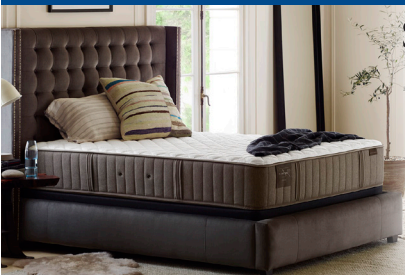

IN STOCK AND READY FOR SAME DAY / NEXT DAY DELIVERY!***

STEARNS & FOSTER®

SAVE UP TO
\$600

On Select Flat or Adjustable Mattress Sets*

SAVE \$200!
STARTING AT
\$1299
QUEEN SET

STEARNS & FOSTER®

2 Down & Memory Foam Pillows