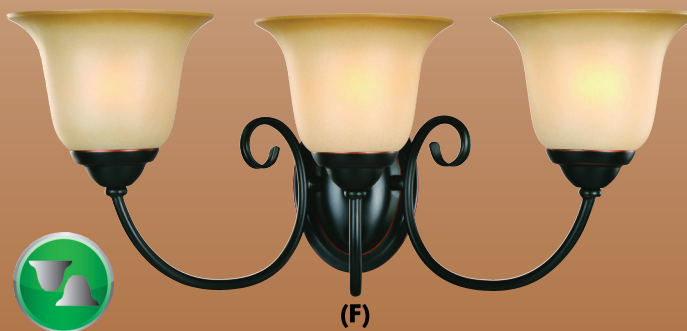

(F)
16-3835

16-6560
Replacement
Glass For:
16-3675, 16-3750,
16-3835, 16-3590,
16-6072

12-0029 Replacement
Glass For: 16-4252