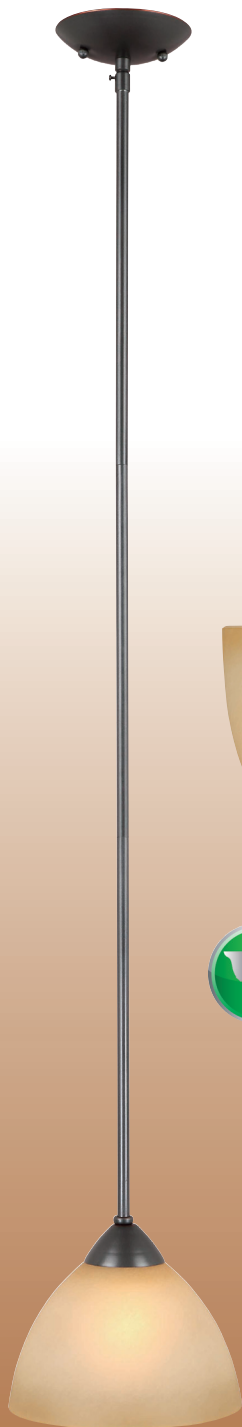

(A)
54-3710