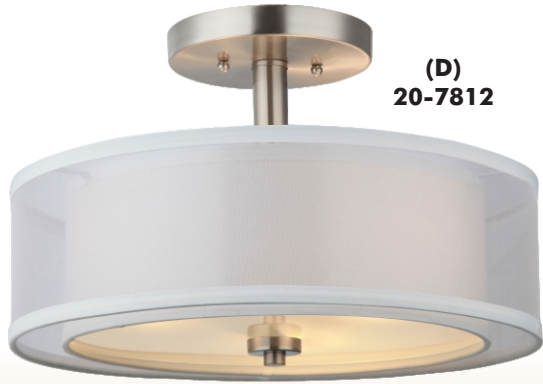

- Satin Nickel Finish.
- With Clear Ribbed and Frosted Glass.
- Fabric Shade with Frosted Glass on Bottom. (Item 20-9144)

- Chandelier has 3Ft. chain length, 9ft. wire.
- Use 60W equivalent in base E12 or E26. See product carton for specific bulb.
- Bulbs not included.

- Satin Nickel Finish.
- With Clear and White Glass.
- Fabric shade with Frosted Glass on Bottom (Items 20-7737 & 20-7812)
- Use 60W equivalent in base E26.

- Chandelier has 3Ft. chain length, 9ft. wire.
- Pendant has 4 section rods, 3 -12", 1 - 6", tilt base.
- See product carton for specific bulb.
- Bulbs not included.