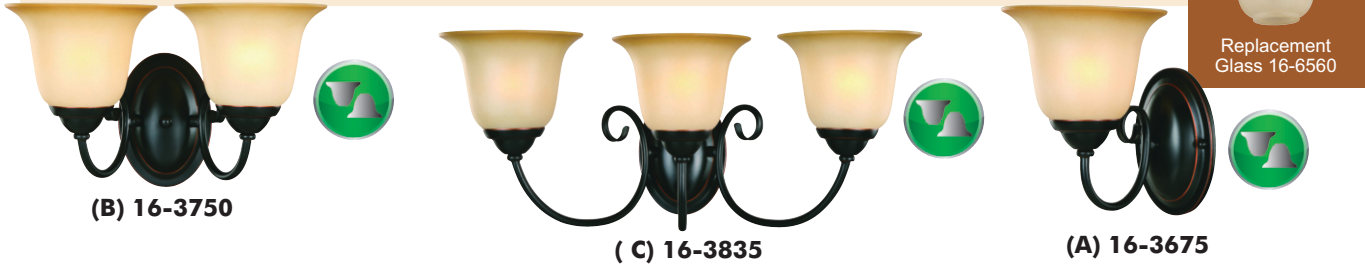

Wall & Bath Fixtures

Essex Series Bath/Wall Fixtures

# Bulbs	Description	Fixture Size	Projection	Watts	Item Number	Pack
A	1 Light Bath/Wall Light	6-1/4" x 8"	8"	60	16-3675	1/ea
B	2 Light Bath/Wall Light	13-1/2" x 8"	7-3/4"	60	16-3750	1/ea
C	3 Light Bath/Wall Light	21-1/2" x 8-3/4"	9"	60	16-3835	1/ea

- Classic Bronze Finish.
- With Amber Glass.
- Use 60W equivalent in medium base E26 light bulb.
- Bulbs not included.