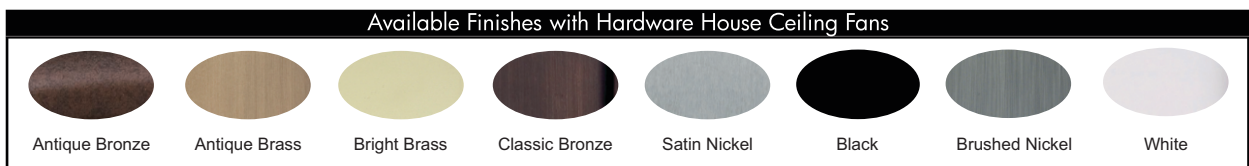

FIXTURES & FINISHES THAT MAKE A STATEMENT

Whether you are replacing an existing light fixture or redecoration a room, Hardware House has options that go beyond the basics. Our finishes coordinate beautifully with most of the categories we sell. Some items have a finish that is unique to a specific design or application.