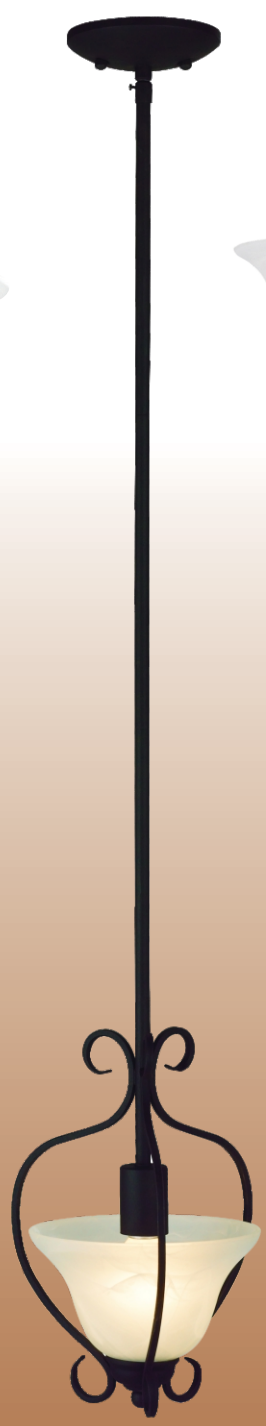

(A)
54-4882