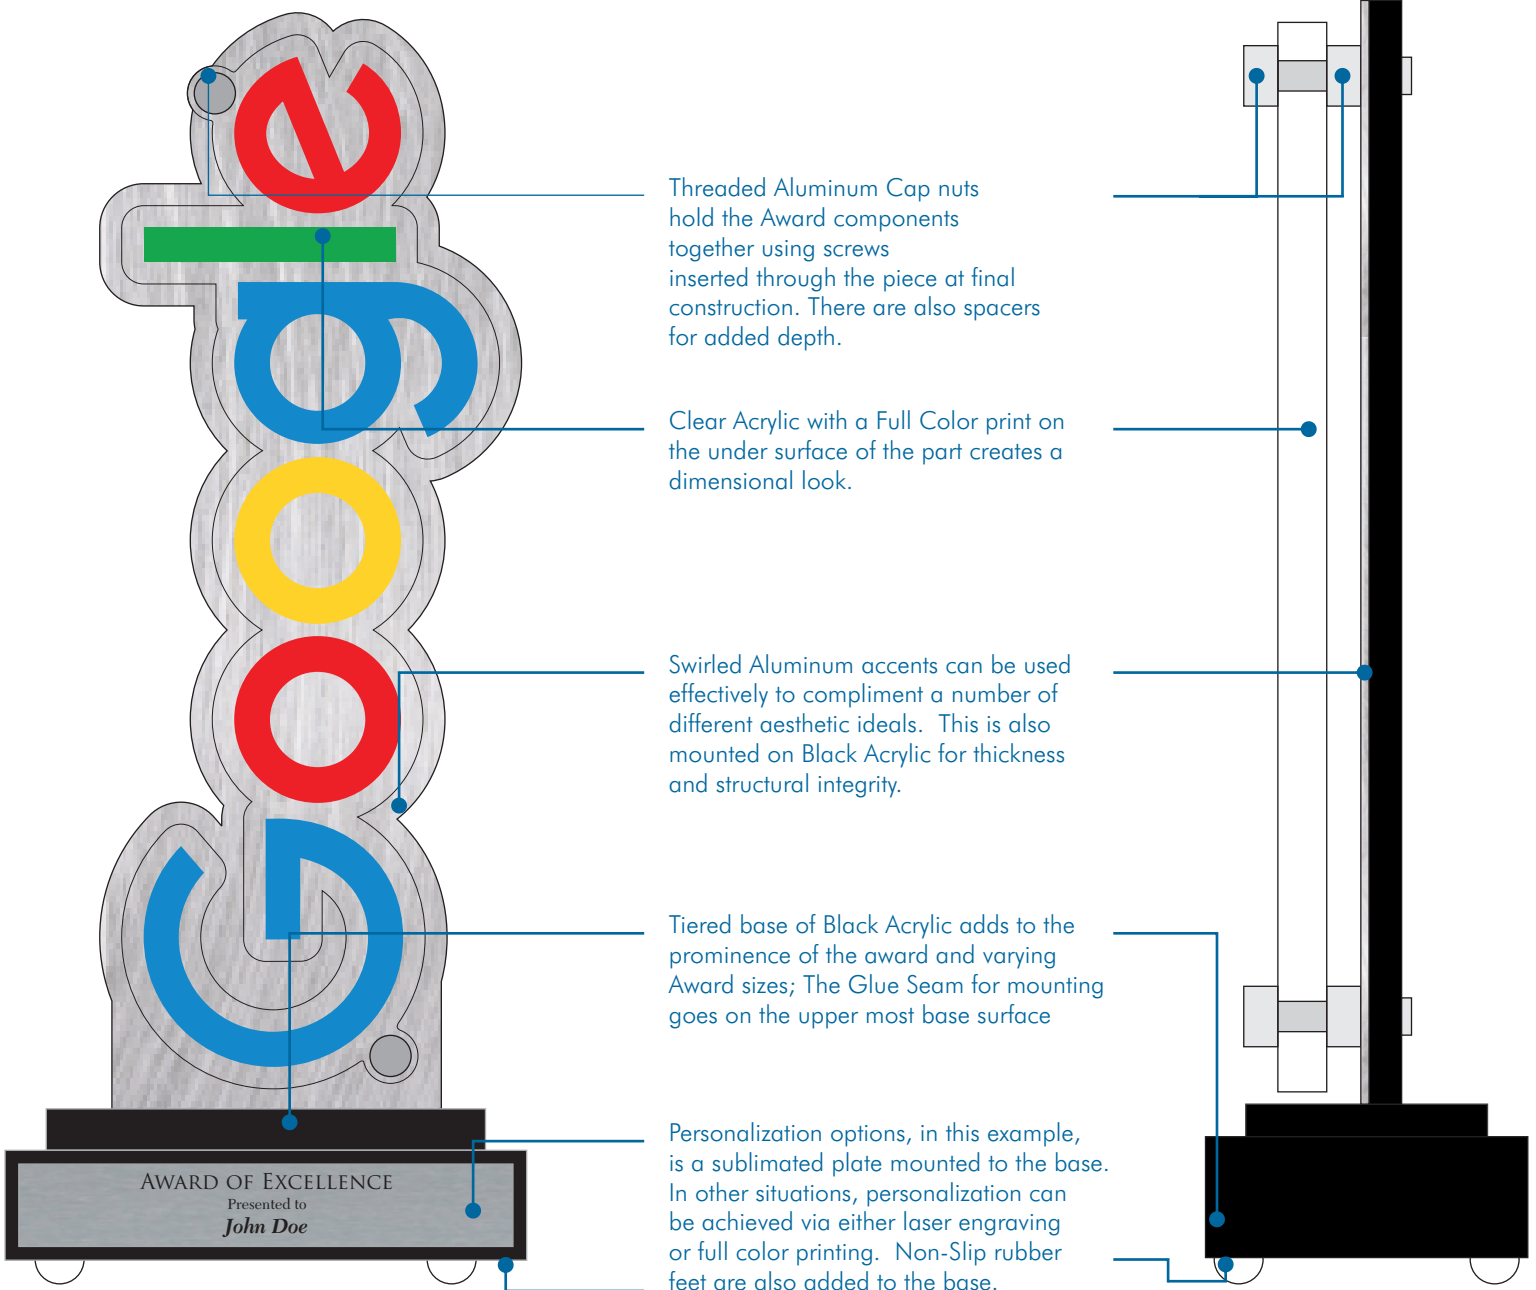

Anatomy of an Award

Front

Side

LOGOCUT

50

SERIES

Stillwater

FINELY CRAFTED AWARDS AND PLAQUES