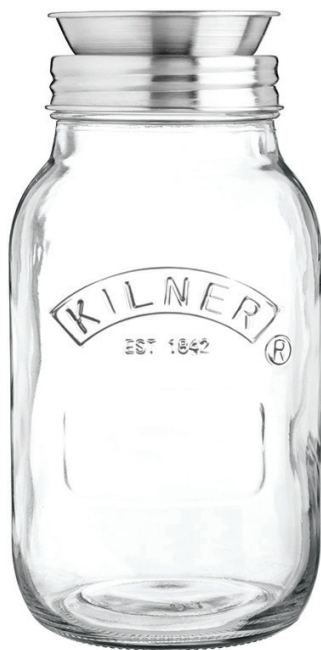

Kilner® Spiralizer Jar Set

Spiralize vegetables straight into a Kilner® Jar with the new Kilner® Spiralizer. Simply turn the vegetable around the top of the spiralizer and watch as the ribbons fall into the storage jar. The set includes a 1 Litre Kilner® Jar with sealing lid, ideal for fridge storage or taking salads out on-the-go. Perfect for spiralizing courgettes, butternut squash, carrots, beetroot and potatoes.

Check out our handy "How-to" video on YouTube

Kilner® Spiralizer Jar Set
H 245 x W 215 x D 100mm.
Gift Box.

0025.815   CTN 6

Set includes:

- 1 x 1 Litre Kilner® Preserve Jar
- 1 x Spiralizer Safety Band and Blade
- 1 x Airtight Lid