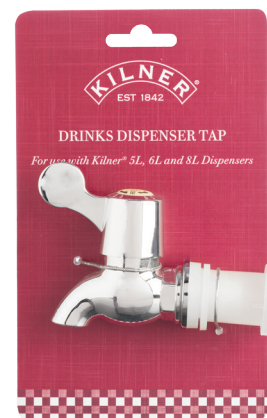

Kilner® Drinks Dispenser Tap
Fits 5, 6 & 8 Litre Kilner® Drinks Dispensers.
H 180 x W 110mm.
Header Card.

0025.835 CTN 12

Kilner® Vintage Hiballs & Tumblers

These generously sized, heavy based Kilner® Hiballs and Tumblers are perfect for water, mixers, cocktails and spirits. The vintage ribbed styling adds sophistication and elegance whilst the heavy base gives a feeling of quality and luxury.