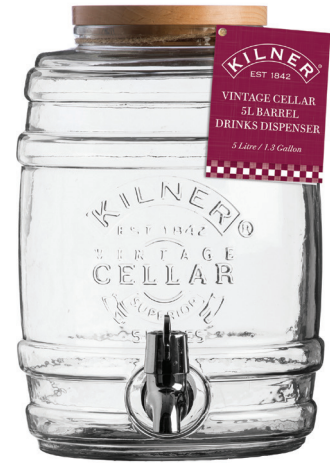

0025.896 CTN 2

Kilner® 1 Litre Barrel Drinks Dispenser with Brass Tap

The Kilner® 1 Litre Barrel Drinks Dispenser is perfect for storing and dispensing liquors.

Accompanied by a 25ml stainless steel stopper/jigger, a dark wooden stand and an easy pour brass coloured tap.

Kilner® Barrel Drinks Dispenser with Brass Tap
 1 Litre. H 200 x W 250 x D 190mm.
 Gift Box.

0025.811

CTN 4

SPECIAL EDITION
 with Brass Tap and
 Dark Wood Stand

Kilner® 1 Litre Barrel Drinks Dispenser

The Kilner® 1 Litre Barrel Drinks Dispenser is complete with an easy pouring chrome coloured tap and stainless steel measure jigger/stopper, and perched elegantly on a wooden stand.

Kilner® Barrel Drinks Dispenser
1 Litre. H 200 x W 250 x D 190mm.
Gift Box.

0025.793

CTN 4

Kilner® 5 Litre Barrel Drinks Dispenser

The Kilner® 5 Litre Barrel Drinks Dispenser is the perfect way to serve beverages with ease, from juices and infused waters to cocktails. The distinctive barrel design features an embossed Kilner® logo and is designed with a wooden lid to keep the contents fresh.

Kilner® Vintage Drinking

The Kilner® Drinks Dispenser and Handled Jars have been given the vintage treatment. The beautiful ribbed styling transforms these Kilner® favourites into elegant but fun party pieces. With its curved shape, the Vintage Drinks Dispenser is ideal for any celebration, from weddings to garden parties. The wide neck opening makes it easy to add ice and fruit, and to refill, keeping the drinks flowing.