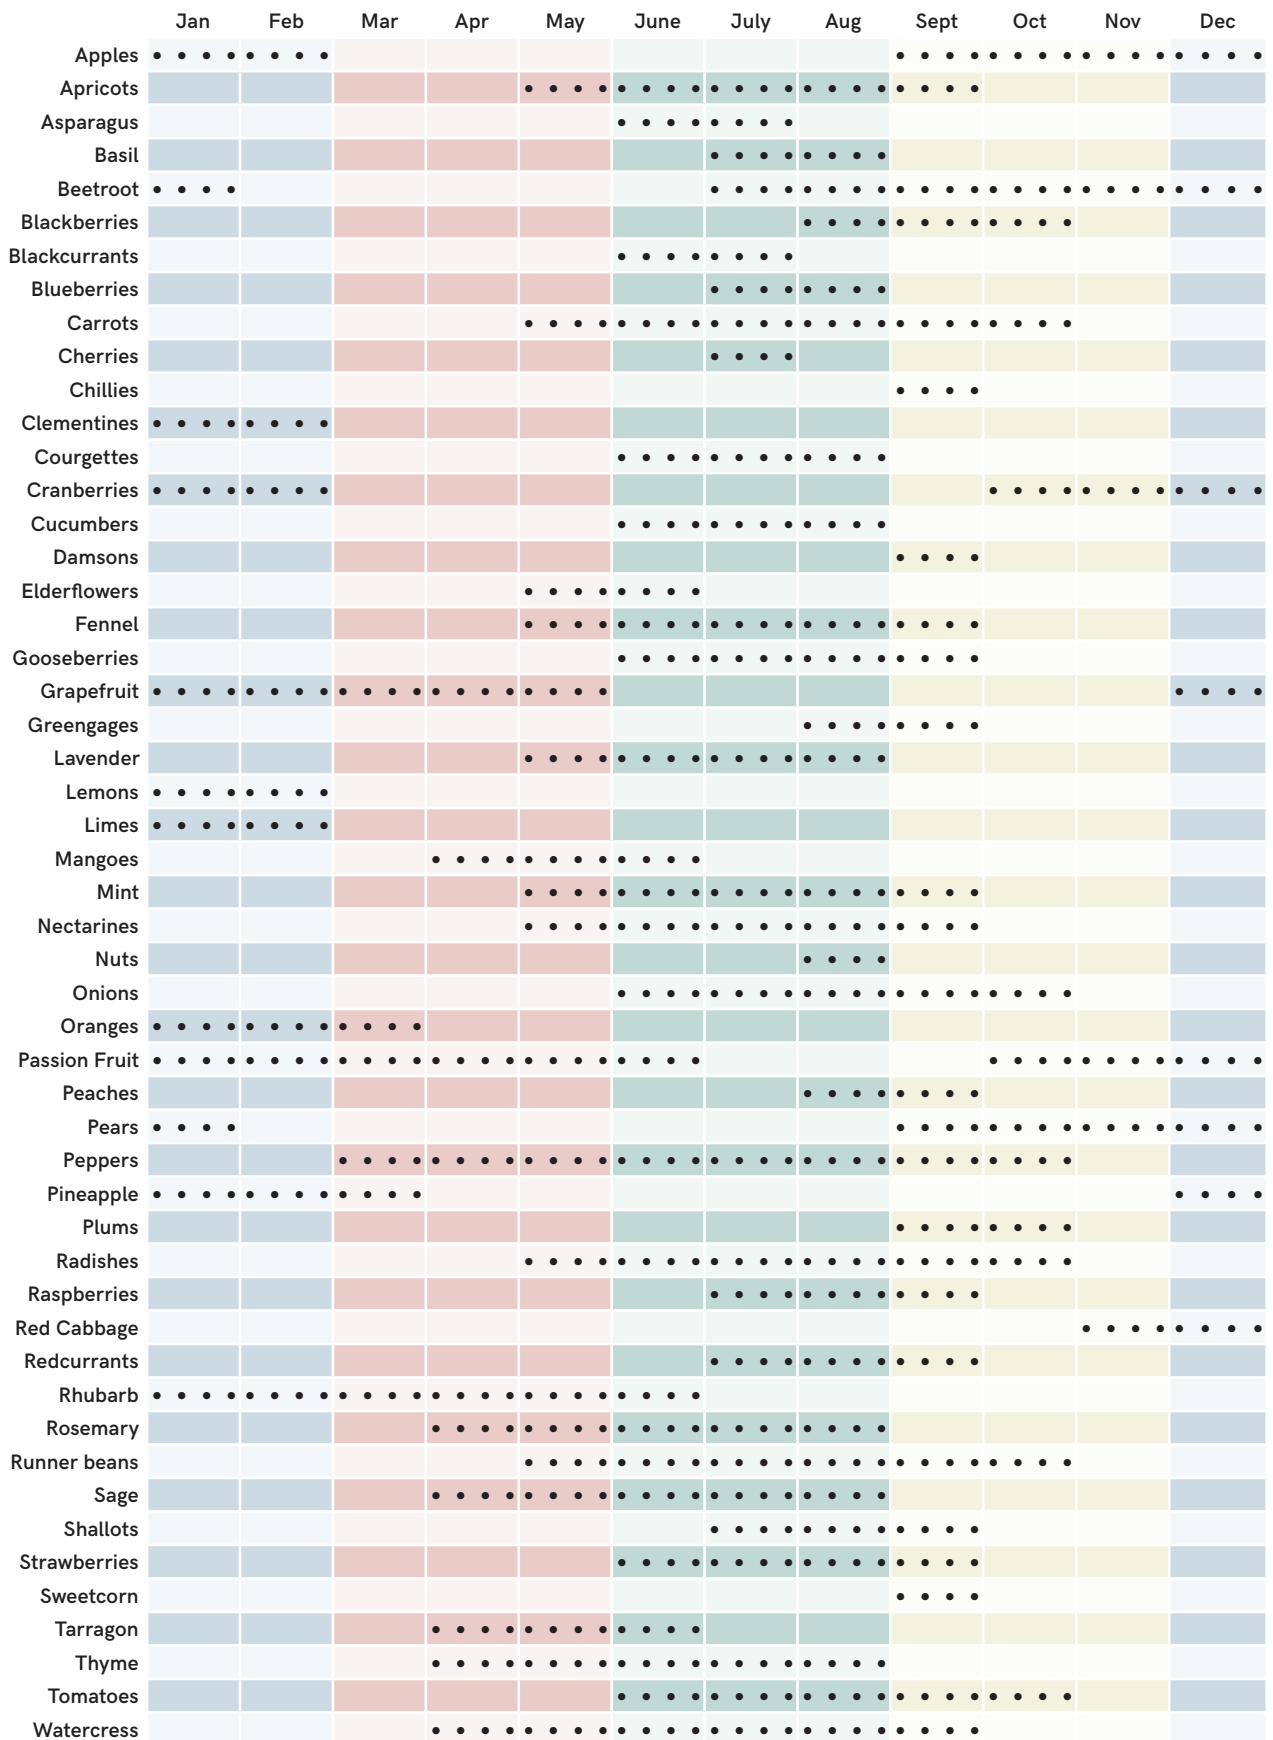

Kilner® UK Seasonal Chart

■ Winter
■ Spring
■ Summer
■ Autumn

Kilner® Jar Conversion Chart

METRIC LITRES	IMPERIAL PINTS	FLUID PINTS (USA)	QUARTS (USA)	CUPS (USA)	FL. OUNCES (USA)
0.043	0.09	0.08	0.05	0.18	1.45
0.048	0.10	0.08	0.05	0.20	1.62
0.093	0.20	0.16	0.10	0.39	3.14
0.110	0.23	0.19	0.12	0.46	3.72
0.228	0.44	0.40	0.24	0.96	7.71
0.250	0.48	0.53	0.26	1.06	8.45
0.280	0.59	0.49	0.30	1.18	9.47
0.360	0.62	0.74	0.37	1.48	11.83
0.500	0.88	1.02	0.53	2.11	16.91
0.580	1.23	1.08	0.61	2.45	19.61
1	1.76	2.11	1.06	4.23	33.81
1.5	2.64	3.17	1.58	6.34	50.72
2	3.52	4.23	2.11	8.45	67.63
3	5.28	6.34	3.17	12.68	101.44
1 IMPERIAL LITRE	1.759	2.11	1.056	4.227	33.814

Pectin and Acid Chart

When preserving, acid aids the process of extracting pectin from fruit. Pectin is essential to your mixture because it helps you reach the required setting point along with stopping the sugar from crystallizing. You can use this chart to guide you with your recipe ingredients. If you choose a fruit high in pectin you will need to add less commercial pectin to your overall mixture.

	PECTIN CONTENT			ACIDITY		
	HIGH	MEDIUM	LOW	HIGH	MEDIUM	LOW
Blackcurrants	••••			••••		
Crabapples	••••			••••		
Cranberries	••••				••••	
Gooseberries	••••			••••		
Plums (unripe)	••••			••••		
Quinces	••••			••••	••••	
Currants	••••			••••		
Citrus Fruits	••••	••••		••••	••••	
Cooking Apples	••••	••••		••••	••••	
Apricots		••••			••••	
Grapes (unripe)		••••			••••	
Loganberries		••••			••••	
Medlars		••••				••••
Morello Cherries		••••			••••	
Plums (ripe)		••••			••••	
Blackberries		••••	••••		••••	
Blueberries		••••	••••			••••
Wild Blackberries			••••			••••
Cherries (sweet)			••••			••••
Figs			••••			••••
Grapes (ripe)			••••			••••
Melons			••••			••••
Nectarines			••••			••••
Peaches			••••			••••
Pears			••••			••••
Rhubarb			••••	••••		
Strawberries			••••			••••

Join the Kilner® Club

Register to join and you'll receive a free recipe book along with newsletters to keep you up to date with the latest Kilner® news and products.

Join by emailing Customer Services or by writing to the address below.

email: customerservice@rayware.co.uk
call: +44 151 486 1888

26-32 Spitfire Road
Triumph Trading Park
Speke Hall Road
Liverpool
L24 9BF UK