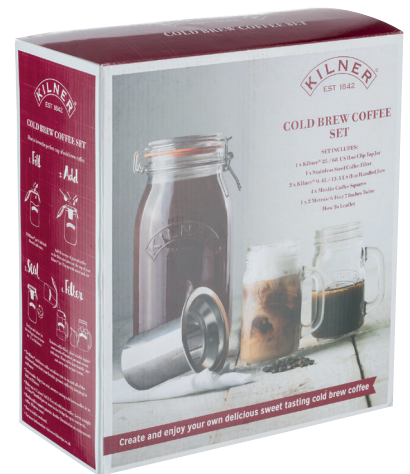

Kilner® Cold Brew Coffee Set

The Kilner® Cold Brew Coffee Set extracts all of the delicious flavours from ground coffee by steeping in cold water. Ready in as little as 12 hours, this set includes a stainless steel coffee filter and muslin squares for an **extra smooth coffee**, as well as handled jars.

Check out our handy "How-to" video on YouTube

Kilner® Cold Brew Coffee Set
H 305 x W 260 x D 130mm.
Gift Box.

0025.843 CTN 2

Set includes:

- 1 x 2 Litre Kilner® Clip Top Jar
- 1 x Stainless Steel Coffee Filter
- 2 x 0.4 Litre Kilner® Handled Jars
- 4 x Muslin Coffee Squares
- 1 x 2 Metres Twine
- How-to Leaflet