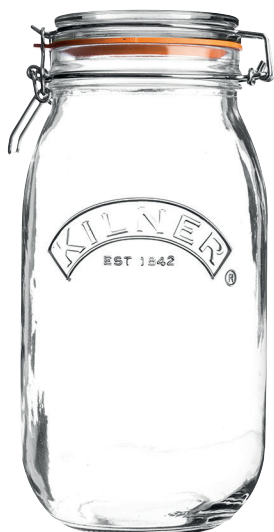

Kilner® 8 Piece Sloe Gin Set

This set has been specifically designed to provide all the essential items required for making sloe gin and other fruit liqueurs. The large Kilner® Clip Top Jar is ideal for storing and flavouring alcohol. The muslin cloths and funnel make decanting creations into the classic shaped gin bottles simple and mess free.

Kilner® 8 Piece Sloe Gin Set

H 262 x W 173 x D 356mm.

Giftbox.

0025.455

CTN 2

Set includes:

- 4 x 275ml Kilner® Sloe Gin Bottles
- 1 x 2 Litre Kilner® Round Clip Top Jar
- 1 x Plastic Funnel
- 1 x 100% Cotton Muslin Cloth 500 x 500mm
- 1 x Recipe Booklet