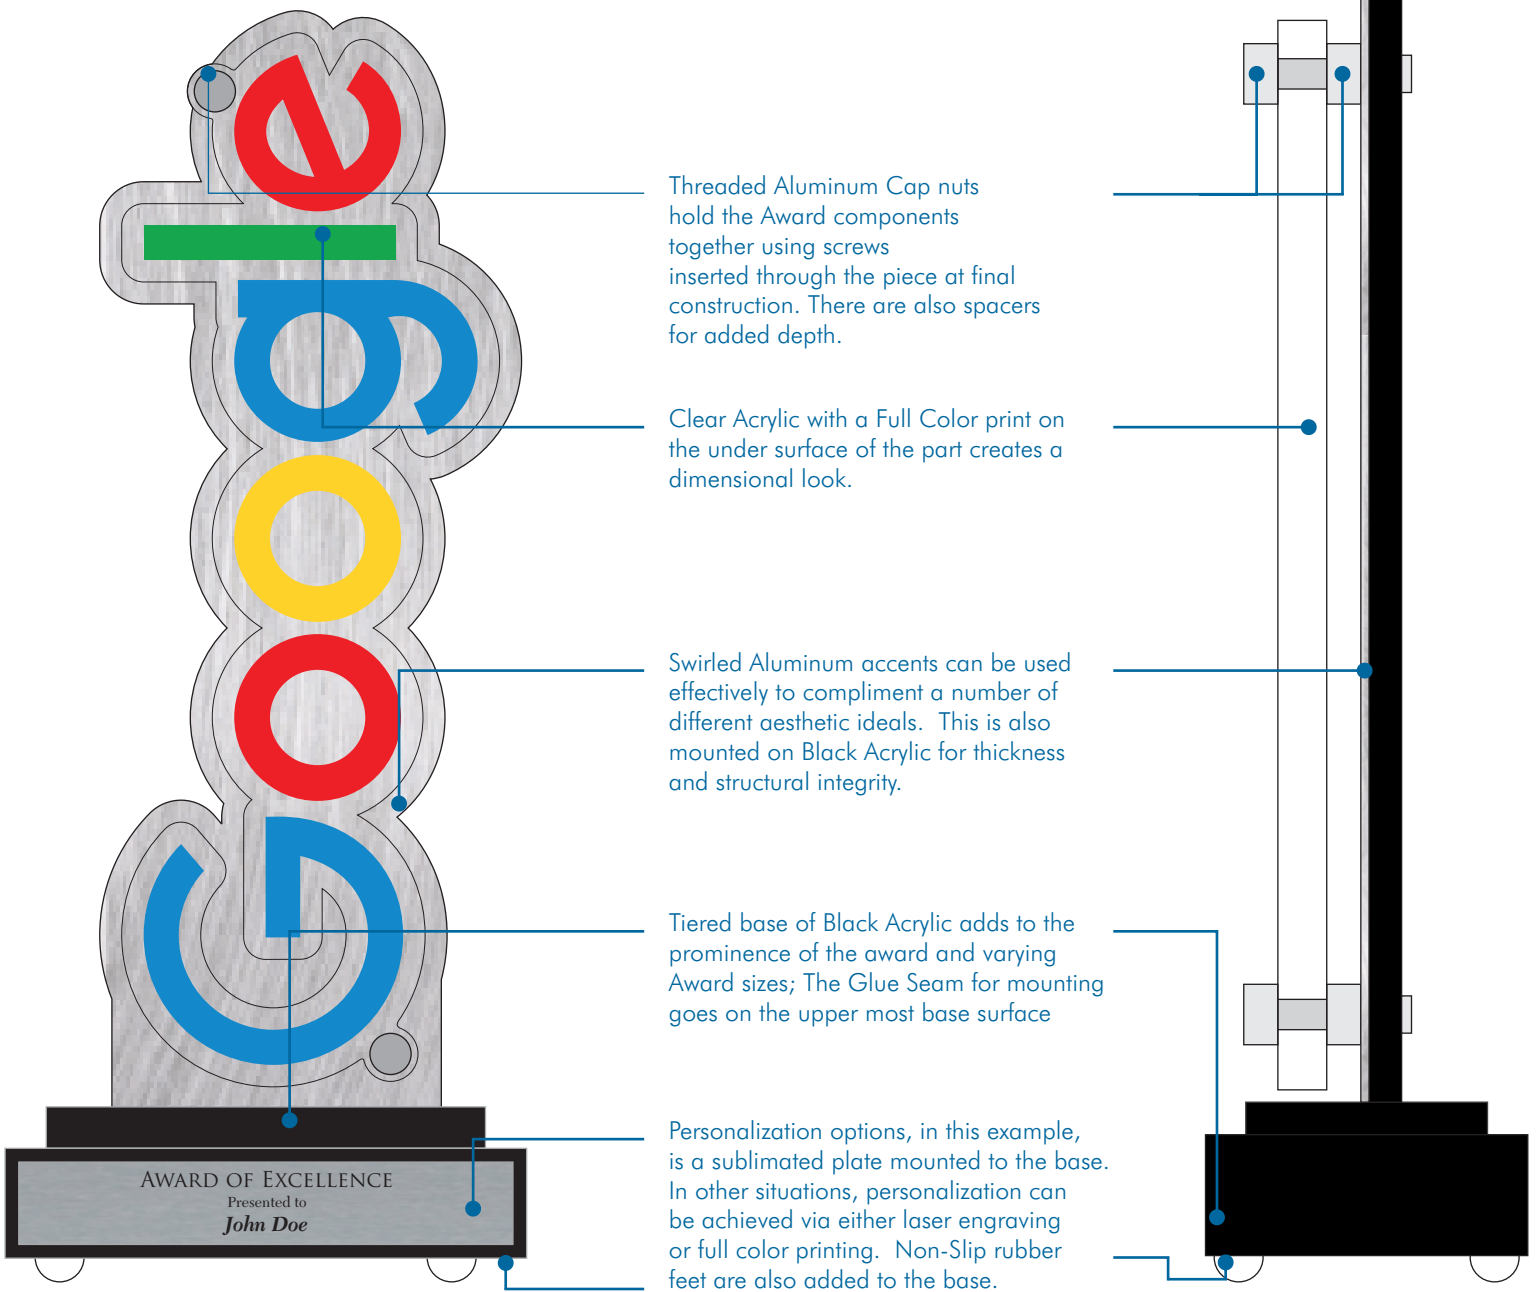

Anatomy of an Award

Front

Side

LOGOCUT

50

SERIES

Stillwater

FINELY CRAFTED AWARDS AND PLAQUES