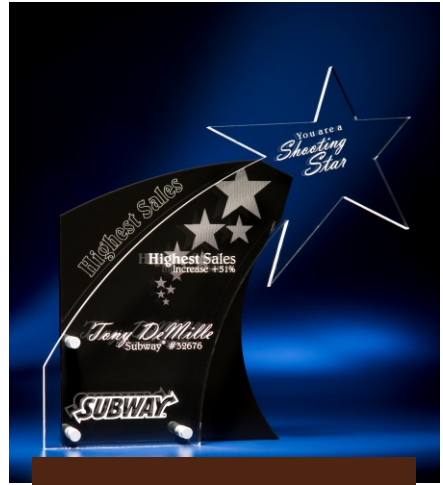

FLARE

FLARE   12" | LPST12AC
SIZES: 12"
THICKNESS: 3/8"