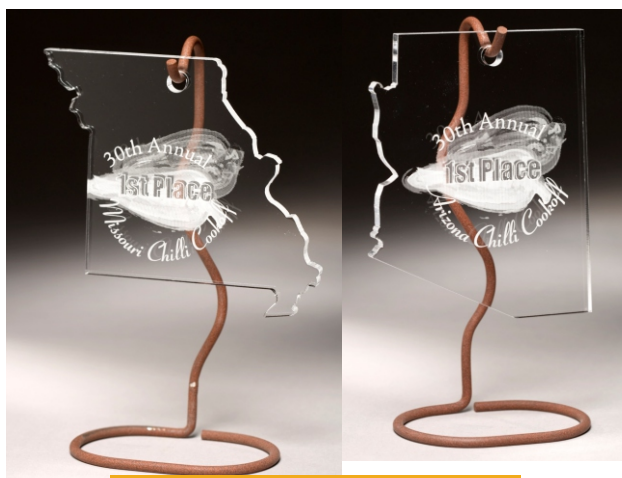

HANGING DIAMOND

SIZES: 10"

10"	WHAD10AC

THICKNESS: 3/8"
SHOWN WITH WIRE HOLDER B

WIRE STATES

WIRE STATES

SIZES: 10"

10"	WHSS10AC

THICKNESS: 3/8"
SHOWN WITH WIRE HOLDER B