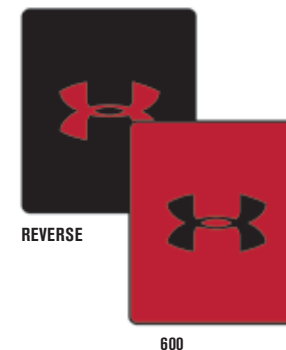

REVERSE

600

1240056 UA HOME & AWAY WRISTBAND

$9.99 / 5.00 // SIZE: UNISEX OSFA // 96% POLYESTER, 4% RUBBER

- Same great performance as our Performance Headband, but now reversible for home and away looks!
- Embroidered logo on both sides
- 2 wristbands per pack

PRIMARY/LOGO	FIRST SHIP	LAST SHIP	AR
001 BLACK/WHITE	C/O	12/15/2014	
400 ROYAL/WHITE	C/O	12/15/2014	
410 MIDNIGHT NAVY/STEEL	C/O	12/15/2014	
600 RED/BLACK	C/O	12/15/2014