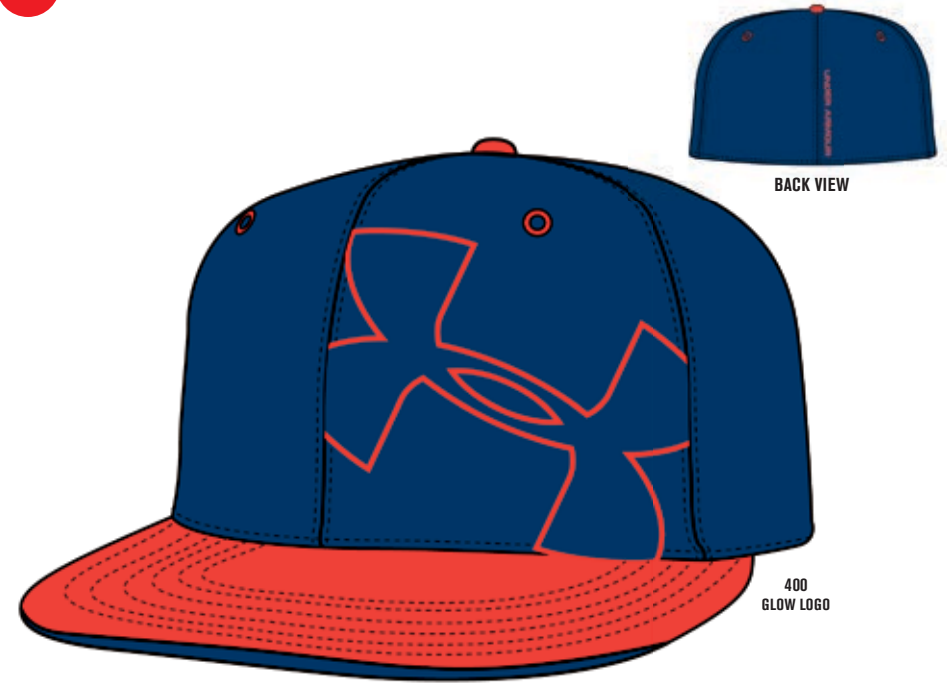

BACK VIEW

400
GLOW LOGO