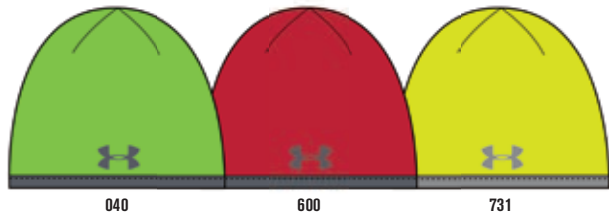

NEW

coldgear
INFRARED
STORM

NEW 1249633 BOYS' UA ELEMENTS BEANIE

$24.99 / 12.50 // SIZE: YOUTH XS/S-S/M // 100% POLYESTER

- Wear this beanie all winter long
- Lightweight heathered fabrication, angular stitch lines, and heatseal front logo and wordmark
- Lined in ColdGear® Infrared to retain your body heat and Storm Treated to repel water and rain

PRIMARY/SECONDARY/LOGO	FIRST SHIP	LAST SHIP	AR
001 BLACK/STEEL/STEEL	9/1/2014	12/15/2014	
040 GRAPHITE/GREEN ENERGY/GEY	9/1/2014	12/15/2014	
600 RED/GRAPHITE/GRAPHITE	9/1/2014	12/15/2014	
731 HIGH-VIS YELLOW/STEEL/STEEL	9/1/2014	12/15/2014	

NEW