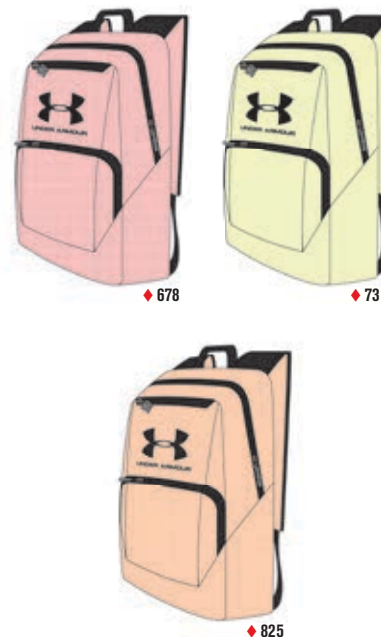

1240915 UA MESH BACKPACK

$44.99 / 22.50 // 18" X 11" X 8" // CUB. VOL. 1500 // 300 GRAM POLYESTER MESH

- Laptop sleeve; can hold up to a 15" laptop
- Front H2O repellent UA Storm valuables pocket
- HeatGear® adjustable shoulder straps for extra comfort/breathability
- Ergonomic foam padded pack panel
- 1 side water bottle pocket
- Webbing top handle
- Adjustable shoulder straps

	PRIMARY/SECONDARY/LOGO	LINING	FIRST SHIP	LAST SHIP	AR
001	BLACK/BLACK/WHITE	BLACK	C/O	12/15/2014	
678	NEO PULSE/NEO PULSE/BLACK	STEEL	5/1/2014	12/15/2014	
731	HIGH-VIS YELLOW/HVY/BLACK	STEEL	5/1/2014	12/15/2014	
825	BLAZE ORANGE/BLAZE ORANGE/BLK	STEEL	5/1/2014	12/15/2014