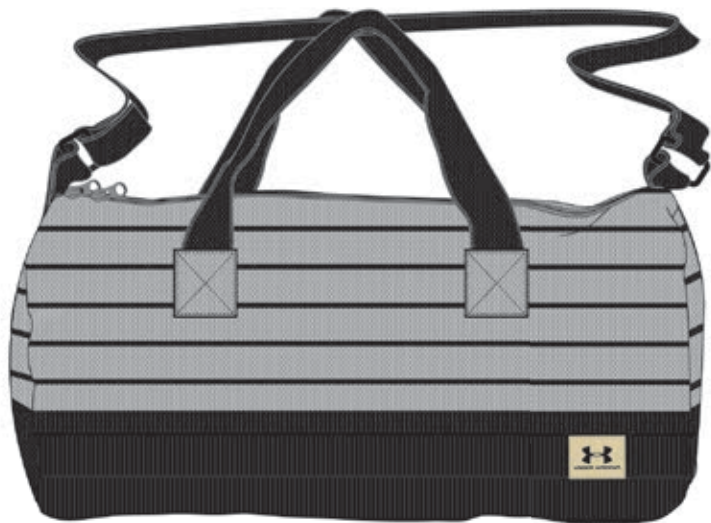

NEW

100

NEW 1250871 WOMEN'S LEGACY DUFFEL

$49.99 / 25.00 // 22" X 11" X 4" // CUB. VOL. 1900 // 100% COTTON

- Large main compartment retro style duffel with 2 cotton canvas webbing straps
- One interior zippered compartment
- Perfect for a weekend away or a trip to the gym

	PRIMARY/SECONDARY/LOGO	LINING	FIRST SHIP	LAST SHIP	AR
100	STEEPLE GRAY/BLACK/BLACK	STEEPLE GRAY	7/1/2014	12/15/2014	
308	RIFLE GREEN/IVORY/BLACK	RIFLE GREEN	7/1/2014	12/15/2014	
600	HENNA/IVORY/BLACK	BLACK	7/1/2014	12/15/2014	

REVERSIBLE