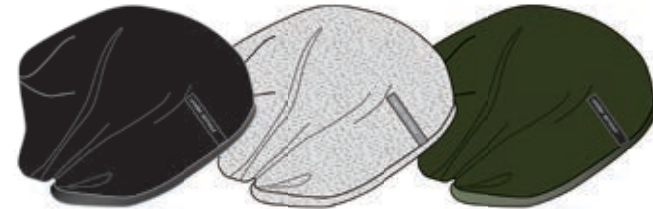

001   175   308

NEW 1248308 WOMEN'S UA SLOUCH BEANIE

$24.99 / 12.50 // SIZE: WOMEN'S OSFA // 70% ACRYLIC, 30% WOOL

- Lightweight, jersey knit with a roll cuff edge with a boyfriend slouch fit
- Woven label with metallic UA wordmark

	PRIMARY/SECONDARY/LOGO	FIRST SHIP	LAST SHIP	AR
001	BLACK/BLACK/BLACK	9/1/2014	12/15/2014	
175	SILVER HEATHER/SPY/SPY	9/1/2014	12/15/2014	
308	RIFLE GREEN/BLACK/BLACK	9/1/2014	12/15/2014	
400	RUSSIAN NIGHTS/PHG/PHG	9/1/2014	12/15/2014