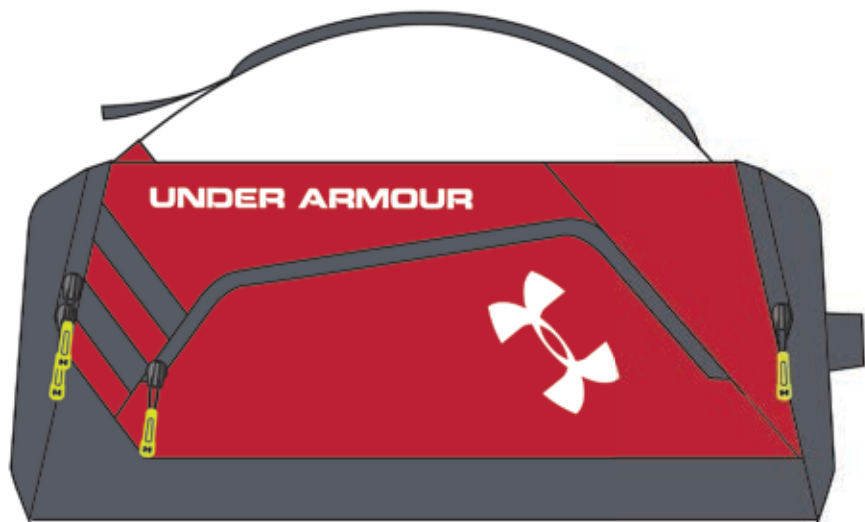

NEW

STORM

600