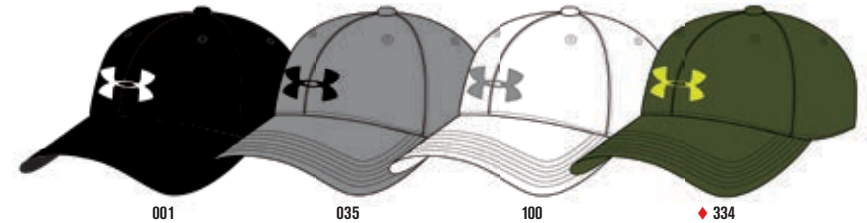

NEW

NEW

1250738 MEN'S UA EAGLE CAP

$24.99 / 12.50 // SIZE: M/L, L/XL, XL/XXL // 97% ACRYLIC, 3% SPANDEX

- Traditional structured curved visor stretch fit cap
- Sublimated stripe pattern on front of cap
- Mesh side and back panels of cap
- Embroidered UA logo on front
- Vertical Under Armour® wordmark on back of cap

PRIMARY/SECONDARY/LOGO	FIRST SHIP	LAST SHIP	AR
001 BLACK/WHITE/WHITE	6/1/2014	12/24/2014	
035 STEEL/WHITE/SCATTER	6/1/2014	12/24/2014	
334 ROUGH/ROUGH/HVY	6/1/2014	12/24/2014	
406 SCATTER/WHITE/ACADEMY	6/1/2014	12/24/2014	
825 BLAZE ORANGE/WHITE/ACADEMY	6/1/2014	12/24/2014	

1247417 MEN'S UA GOLF HEADLINE STRETCH FIT CAP

$24.99 / 12.50 // SIZE: M/L, L/XL, XL/XXL // 97% ACRYLIC, 3% SPANDEX

- Traditional structured curved visor stretch fit cap
- Rear comfort band with UA wordmark
- Front high density heat seal logo

PRIMARY/SECONDARY/LOGO	FIRST SHIP	LAST SHIP	AR
001 BLACK/WHITE	C/O	12/24/2014	
035 STEEL/BLACK	C/O	12/24/2014	
100 WHITE/STEEL	C/O	12/24/2014	
♦ 334 ROUGH/HVY	6/1/2014	12/24/2014	
♦ 406 SCATTER/BLAZE ORANGE	6/1/2014	12/24/2014