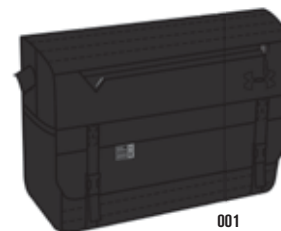

NEW

STORM

200

001

040

NEW 1248861 UA VX2-T

$79.99 / 39.50 // 19" X 11" X 6" // CUB. VOL. 1000 // 100% POLYESTER

- Ultra-secure top closure including buckle, Velcro,® and dual zippers
- 360° foam reinforced panels for added protection
- UA Storm Treated, abrasion resistant, heavy duty fabric to protect your gear from the elements
- Padded laptop sleeve can hold up to 15" laptop; includes additional tablet sleeve
- H2O repellent UA Storm valuables pocket
- HeatGear,® adjustable shoulder straps for extra comfort/ breathability
- Ergonomic foam padded back panel

	PRIMARY/SECONDARY/LOGO	LINING	FIRST SHIP	LAST SHIP	AR
001	BLACK/BLACK/SILVER	VOLCANO	5/1/2014	12/15/2014	
040	GRAPHITE/GPH/BLAZE ORANGE	BLAZE ORANGE	5/1/2014	12/15/2014	
200	TAN STONE/TAN STONE/GEG	GECKO GREEN	5/1/2014	12/15/2014	

NEW

STORM

STORM
VX2

200

001

040

NEW 1248870 UA VX2-M

$79.99 / 39.50 // 11" X 16" X 4" // 100% POLYESTER

- 360° foam reinforced panels for added protection
- UA Storm Treated, abrasion resistant, heavy duty fabric to protect your gear from the elements
- Padded laptop sleeve can hold up to 15" laptop; includes dedicated tablet sleeve
- Front H2O repellent UA Storm valuables pocket
- Parallel configured open main compartment access
- Buckle secured flap closure
- Side water bottle pocket
- Ultra comfort grab handle

	PRIMARY/SECONDARY/LOGO	LINING	FIRST SHIP	LAST SHIP	AR
001	BLACK/BLACK/SILVER	VOLCANO	5/1/2014	12/15/2014	
040	GRAPHITE/GPH/BLAZE ORANGE	BLAZE ORANGE	5/1/2014	12/15/2014	
200	TAN STONE/TAN STONE/GEG	GECKO GREEN	5/1/2014	12/15/2014