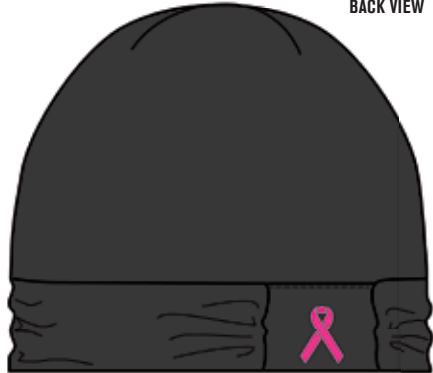

001

NEW 1249579 WOMEN'S PIP BEANIE
$26.99 / 13.50 // SIZE: WOMEN'S OSFA // 87% POLYESTER, 13% ELASTANE

- Wear this beanie all winter long – lightweight and heathered fabrication, with rouching details
- Lined in ColdGear® Infrared to retain your own body heat, so you stay warm longer...with no extra weight or bulk
- Equipped with UA front logo and back ribbon for Breast Cancer Awareness

	PRIMARY/LOGO	FIRST SHIP	LAST SHIP	AR
001	BLACK/CERISE/CERISE	9/1/2014	12/15/2014	
653	CERISE/LEAD/LEAD	9/1/2014	12/15/2014	

coldblack®