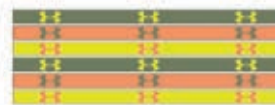

001

600

650

1217997 WOMEN'S UA TEAM MINI HEADBANDS

$9.99 / 5.00 // SIZE: WOMEN'S OSFA // 67% NYLON, 22% POLYESTER, 11% SPANDEX

- Soft elastic headband with jacquard UA logo
- 3/8cm width
- Silicone UA logos keep band in place
- Sold in sets of 6

PRIMARY/LOGO	FIRST SHIP	LAST SHIP	AR
001 BLACK/WHITE	C/O	12/15/2014	
WHITE/SILVER	C/O	12/15/2014	
600 RED/WHITE	C/O	12/15/2014	
ROYAL/WHITE	C/O	12/15/2014	
BLACK/WHITE	C/O	12/15/2014	
WHITE/SILVER	C/O	12/15/2014	
650 TRUE PINK/WHITE	C/O	12/15/2014	
BLACK/WHITE	C/O	12/15/2014	
WHITE/SILVER	C/O	12/15/2014	

601

007

304

500

501

731

1217996 WOMEN'S UA MINI HEADBANDS

$9.99 / 5.00 // SIZE: WOMEN'S OSFA // 67% NYLON, 22% POLYESTER, 11% SPANDEX

- Soft elastic headband with jacquard UA logo
- 3/8cm width
- Silicone UA logos keep band in place
- Sold in sets of 6

PRIMARY/SECONDARY/LOGO	FIRST SHIP	LAST SHIP	AR
007 BLACK/WHITE/WHITE	C/O	12/15/2014	✓
731 HVY/CAPRI/WHITE	C/O	12/15/2014	✓
304 ROOT/BITTER/CITRUS BLAST	7/1/2014	12/15/2014	
500 VELVET PLUM/SAILING BLUE/NPU	7/1/2014	12/15/2014	
501 TWILIGHT PURPLE/LIC/SKYLIGHT	7/1/2014	12/15/2014	
601 MAGENTA SHOCK/HYG/AQUEDUCT	7/1/2014	12/15/2014	

500

003

102

400

600

653

826

1245322 WOMEN'S GRAPHIC ELASTIC 4-PACK

$14.99 / 7.50 // SIZE: WOMEN'S OSFA // 82% POLYESTER, 18% RUBBER

- Soft elastic headband with sublimated UA graphics
- Silicone UA logos keep bands in place
- 2 thick bands and 2 thin bands allows for lots of options
- Sold in sets of 4; (2) 1/2-inch bands and (2) 1-inch bands