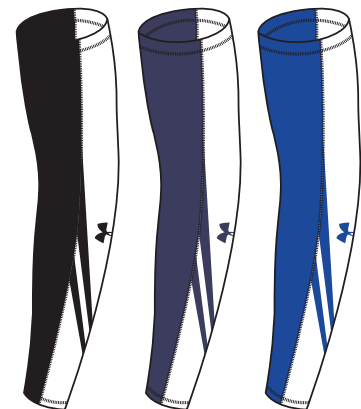

100

101

102

1241296 UA TEAM SHOOTER SLEEVE

$19.99 / 10.00 // SIZE: S/M, L/XL // HEATGEAR®

- UA HeatGear® fabrication
- Form-fitting sleeve to defend from cuts and abrasions
- Two-tone team colors
- Sold as single sleeve

PRIMARY/LOGO	FIRST SHIP	LAST SHIP	AR
100 WHITE/BLACK/BLACK	C/O	8/15/2014	
101 WHITE/MIDNIGHT NAVY/MDN	C/O	8/15/2014	
102 WHITE/ROYAL/ROYAL	C/O	8/15/2014	
103 WHITE/RED/RED	C/O	8/15/2014	

NEW