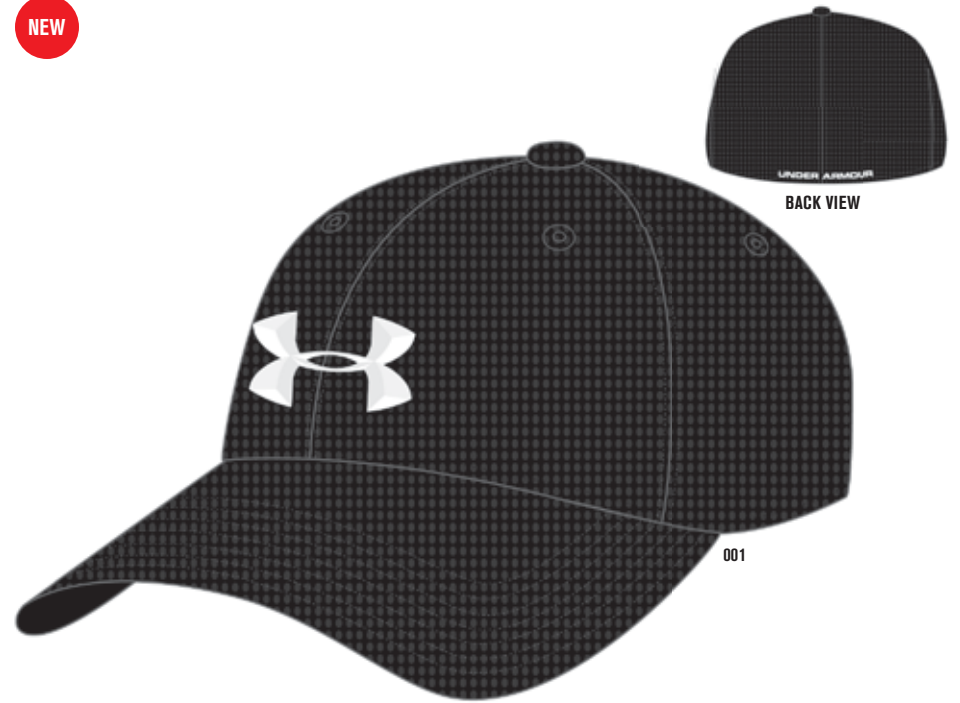

BACK VIEW

001