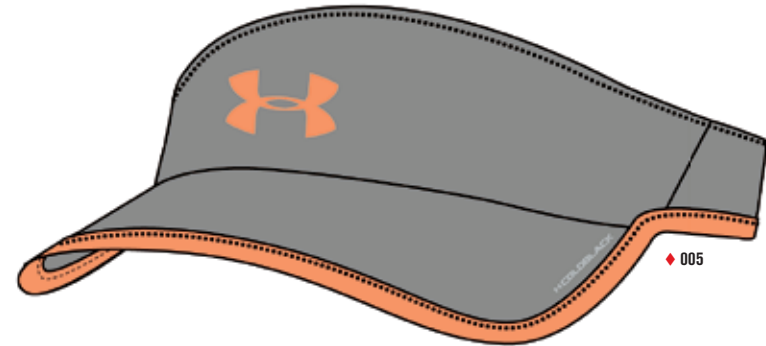

coldblack®

◆ 005