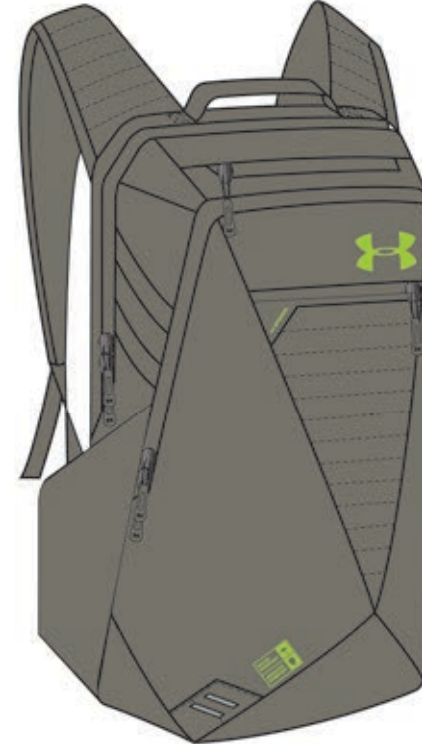

200

001

040

NEW 1248858 UA VX2-V

$114.99 / 57.50 // 19" X 12" X 8" // CUB. VOL. 1450 // 100% POLYESTER

- 360° foam reinforced panels for added protection
- UA Storm Treated to protect your gear from the elements
- Dedicated laptop sleeve can hold up to 15" laptop; includes additional tablet sleeve
- H2O repellent, UA Storm velboa-lined valuables pocket
- HeatGear® adjustable shoulder straps for extra comfort/ breathability
- Ergonomic compression molded back panel with breathable channels
- 2 side zippered PU coated compartments/water bottle pocket

	PRIMARY/SECONDARY/LOGO	LINING	FIRST SHIP	LAST SHIP	AR
001	BLACK/BLACK/SILVER	VOLCANO	5/1/2014	12/15/2014	
040	GRAPHITE/GPH/BLAZE ORANGE	BLAZE	5/1/2014	12/15/2014	
200	TAN STONE/TAN STONE/GEG	GECKO GREEN	5/1/2014	12/15/2014