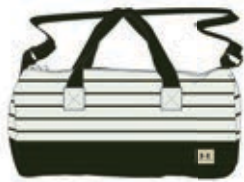

NEW

308

NEW 1250871 WOMEN'S LEGACY DUFFEL

$49.99 / 25.00 // 22" X 11" X 4" // CUB. VOL. 1900 // 100% COTTON

- Large main compartment retro style duffel with 2 cotton canvas webbing straps
- One interior zippered compartment
- Perfect for a weekend away or a trip to the gym

	PRIMARY/SECONDARY/LOGO	LINING	FIRST SHIP	LAST SHIP	AR
100	STEEPLE GRAY/BLACK/BLACK	STEEPLE GRAY	7/1/2014	12/15/2014	
308	RIFLE GREEN/IVORY/BLACK	RIFLE GREEN	7/1/2014	12/15/2014	
600	HENNA/IVORY/BLACK	BLACK	7/1/2014	12/15/2014	

REVERSIBLE

1242181 UA DEFINE PIP TOTE

$29.99 / 15.00 // 16" X 15" X 2" // CUB. VOL. 1800 // 420 D POLYESTER WITH A NYLON RIPSTOP

- Reversible, wear 2 ways!

	PRIMARY/SECONDARY/LOGO	LINING	FIRST SHIP	LAST SHIP	AR
655	CERISE/LEAD/TRUE PINK/WHITE	CROSS HATCH	7/1/2014	12/15/2014