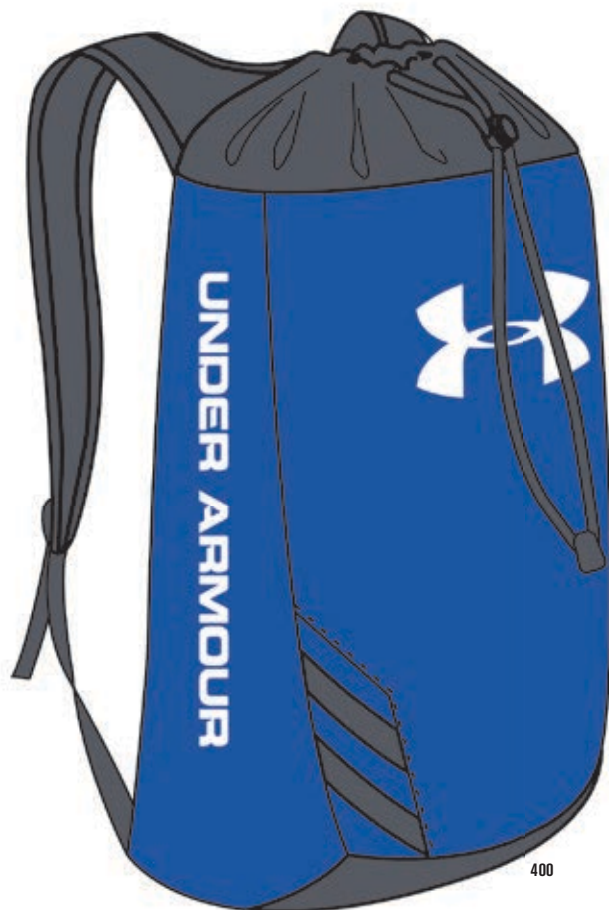

NEW

REFLECTIVE

NEW 1248867 UA TRANCE SACKPACK

$34.99 / 19.50 // 21" X 15" X 15" // CUB. VOL. 1220 // 100% POLYESTER

- Reflective logo
- Draw string cord opening
- Breathable shoulder straps with integrated handle
- Extra large main compartment
- Tricot lined valuables pocket
- Internal accessories pocket
- Ergonomic foam padded back panel

	PRIMARY/SECONDARY/LOGO	FIRST SHIP	LAST SHIP	AR
001	BLACK/BLACK/STEEL	5/1/2014	12/15/2014	✓
035	STEEL/BLACK/WHITE	5/1/2014	12/15/2014	✓
400	ROYAL/GRAPHITE/WHITE	5/1/2014	12/15/2014	✓
410	MIDNIGHT NAVY/GRAPHITE/WHITE	5/1/2014	12/15/2014	✓
468	ALPINE/GRAPHITE/HVY	5/1/2014	12/15/2014	✓
600	RED/GRAPHITE/WHITE	5/1/2014	12/15/2014	✓
731	HIGH-VIS YELLOW/HVY/BLACK	5/1/2014	12/15/2014	✓
813	PINKADELIC/BLACK/WHITE	5/1/2014	12/15/2014	✓
838	VOLCANO/BLACK/BLACK	5/1/2014	12/15/2014	✓