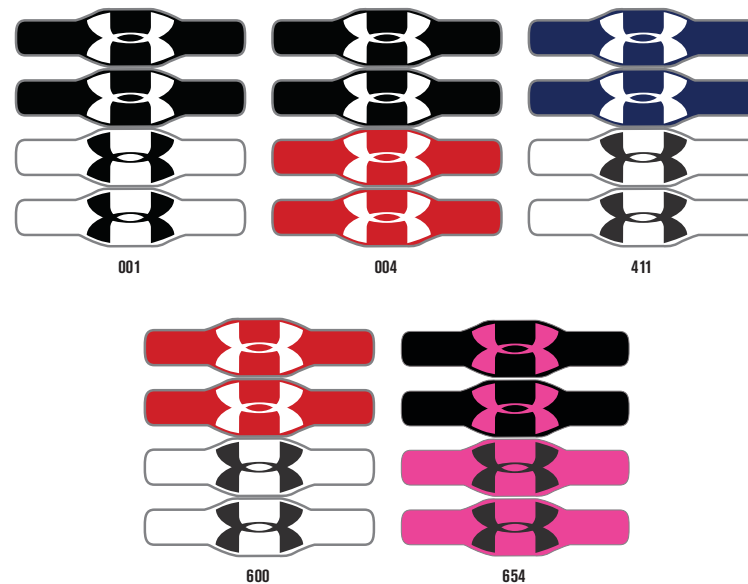

1218016 UA 1/2" OVERSIZED WRISTBAND

$11.99 / 6.00 // SIZE: UNISEX OSFA // 94% POLYESTER, 6% RUBBER

- Multi-channel performance fibers
- Transport moisture away from the body
- Embroidered logos
- Sold in packs of 4

PRIMARY/LOGO	FIRST SHIP	LAST SHIP	AR
001 BLACK/WHITE/BLACK	C/O	12/24/2014	✓
004 BLACK/RED/WHITE	C/O	12/24/2014	
411 MIDNIGHT NAVY/WHITE/WHITE	C/O	12/24/2014	
600 RED/WHITE/WHITE	C/O	12/24/2014	
654 TROPIC PINK/BLACK	C/O	12/24/2014