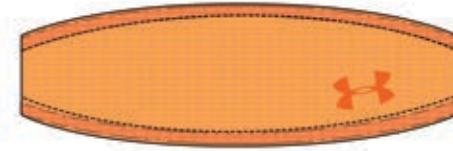

◆ 001

◆ 679

◆ 700

◆ 800

1245111 WOMEN'S UA FLY-BY HEADBAND

\$16.99 / 8.50 // SIZE: WOMEN'S OSFA // SHELL: 96% POLYESTER, 4% SPANDEX; LINING: 88% POLYESTER, 12% SPANDEX

- Fly By Mesh material that ties back to our Fly By story in Women's Apparel
- Lightweight cut and sew band that has lined silicone to prevent slipping
- Reflective logos for safety