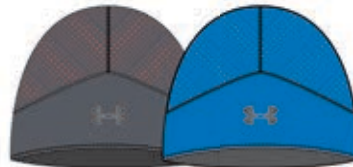

040

406

NEW 1248699 MEN'S UA ARMOURVENT™ RUN BEANIE

$24.99 / 12.50 // SIZE: MEN'S OSFA // 64% NYLON, 19% POLYESTER

- ColdGear® Armourvent™ in top of beanie
- Reflective sides for added protection while running at darker times
- UA reflective logo on front and Under Armour® reflective logo on the back

PRIMARY/LOGO	FIRST SHIP	LAST SHIP	AR
001 BLACK/GRAPHITE/REFLECTIVE	9/1/2014	12/24/2014	
040 GRAPHITE/VOLCANO/REFLECTIVE	9/1/2014	12/24/2014	
406 SCATTER/STEEL/REFLECTIVE	9/1/2014	12/24/2014	

NEW