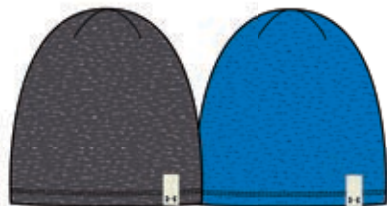

090

406

NEW 1248714 MEN'S UA TERRY SLOUCH BEANIE

$26.99 / 13.50 // SIZE: MEN'S OSFA // 85% COTTON, 15% POLYESTER

- Slouch cut and sew beanie
- Woven UA label

PRIMARY/SECONDARY/LOGO	FIRST SHIP	LAST SHIP	AR
005 ASPHALT HEATHER/ECRU	9/1/2014	12/24/2014	
090 CARBON HEATHER/ECRU	9/1/2014	12/24/2014	
406 SCATTER/ECRU	9/1/2014	12/24/2014	

NEW