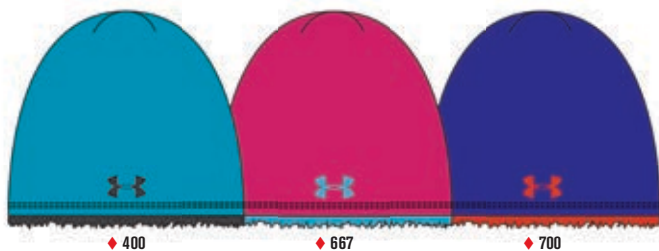

◆ 400

◆ 667

◆ 700

1240127 UA GIRLS' SUPER FURRY BEANIE

$19.99 / 10.00 // SIZE: YOUTH OSFA // SHELL: 100% POLYESTER
LINING: 94% POLYESTER, 6% LYCRA

- Super comfy beanie constructed in soft flat microfleece exterior and lined with Sherpa for ultimate comfort and warmth
- Embroidered front center logo with rear wordmark

	PRIMARY/SECONDARY/LOGO	FIRST SHIP	LAST SHIP	AR
◆ 001	BLACK/CHAOS/CHAOS	9/1/2014	12/15/2014	
◆ 400	TEAL ICE/LEAD/LEAD	9/1/2014	12/15/2014	
◆ 667	PASSION/CORTEZ/CORTEZ	9/1/2014	12/15/2014	
◆ 700	SIBERIAN IRIS/FIRE/FIRE	9/1/2014	12/15/2014