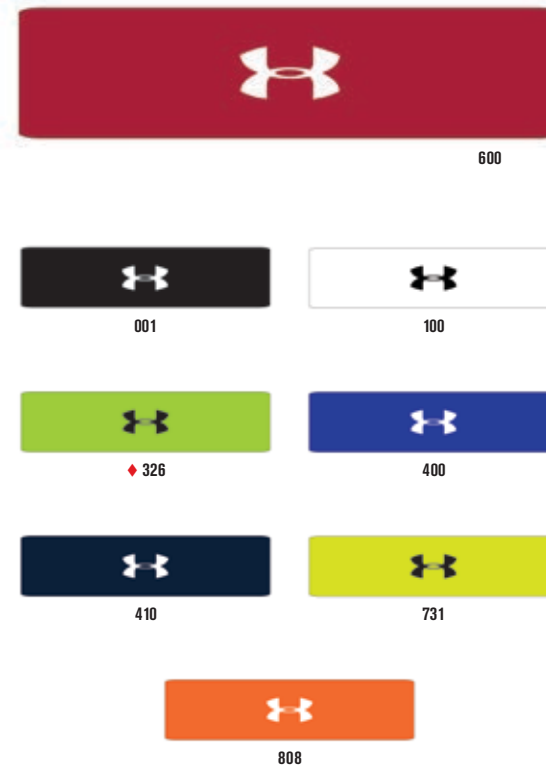

1218001 UA PERFORMANCE HEADBAND

$6.99 / 3.50 // SIZE: UNISEX OSFA // 96% POLYESTER, 4% RUBBER

- Traditional headband constructed in multi-channel performance fibers
- Transports moisture away from your head
- Embroidered logos

PRIMARY/LOGO	FIRST SHIP	LAST SHIP	AR
001 BLACK/WHITE	C/O	12/24/2014	✓
100 WHITE/BLACK	C/O	12/24/2014	✓
400 ROYAL/WHITE	C/O	12/24/2014	✓
410 MIDNIGHT NAVY/WHITE	C/O	12/24/2014	✓
600 RED/WHITE	C/O	12/24/2014	✓
326 GECKO GREEN/BLACK	1/1/2014	12/24/2014	✓
731 HIGH-VIS YELLOW/BLACK	1/1/2014	12/24/2014	✓
808 OUTRAGEOUS ORANGE/WHITE	1/1/2014	12/24/2014	✓