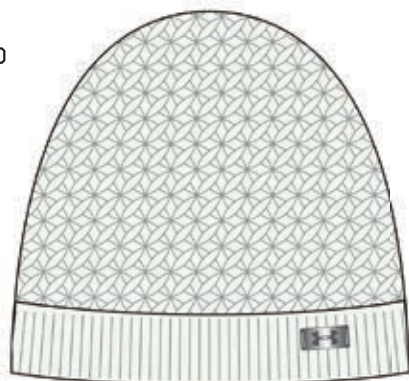

NEW

coldgear
INFRARED

130