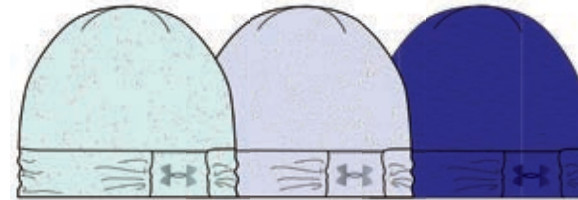

401 **501** **700**
 METALLIC FROST PRINT METALLIC FROST PRINT

NEW 1249641 WOMEN'S UA COZY COLDGEAR® INFRARED BEANIE

\$26.99 / 13.50 // SIZE: WOMEN'S OSFA // SHELL: 87%POLYESTER, 13% ELASTANE; LINING: 100% POLYESTER, 7% ELASTANE