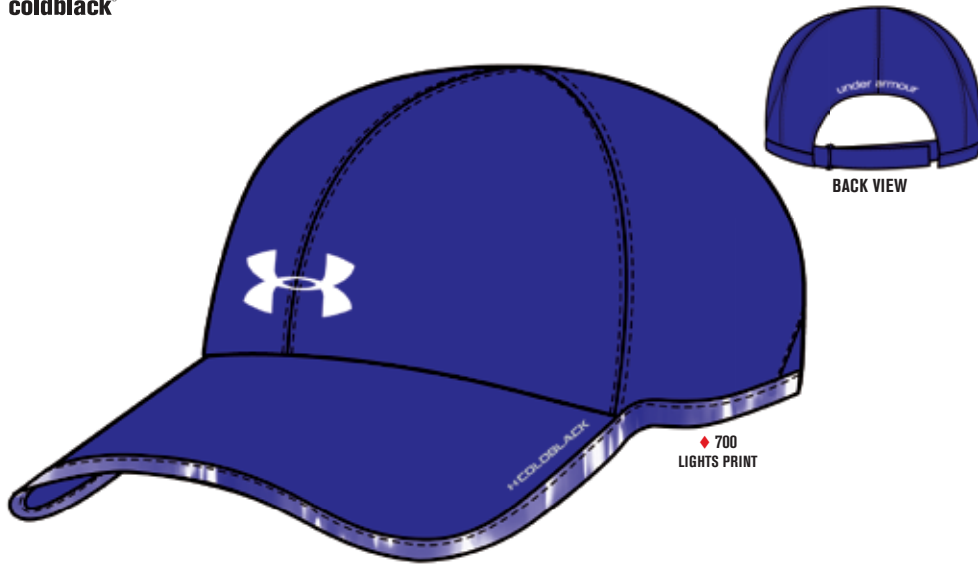

coldblack®

◆ 700 LIGHTS PRINT