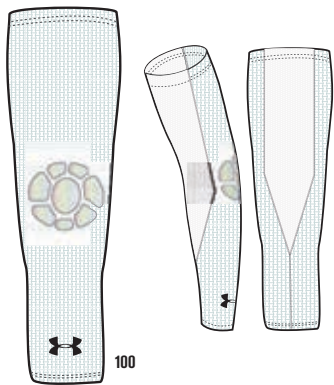

100

NEW

**1246683 GAMEDAY ARMOUR®
FULL ARM SLEEVE**

$29.99 / 15.00 // SIZE: SM-3XL // BODY: 5.0 OZ. 84% POLYESTER, 16% ELASTANE; MESH: 3.5 OZ. 88% POLYESTER, 12% ELASTANE

- Pads are waterproof, lightweight, ultra-durable, giving you the right protection, where you need it
- HeatGear® Sonic fabric provides extreme comfort and compression without restriction
- Mesh panels deliver strategic ventilation
- Padding is welded for sew-free, distraction-free comfort
- Iridescent metallic print over pads

PRIMARY/LOGO	FIRST SHIP	LAST SHIP	AR
001 BLACK/BLACK/SILVER	5/1/2014	9/15/2014	
100 WHITE/STEEL/BLACK	5/1/2014	9/15/2014	

NEW