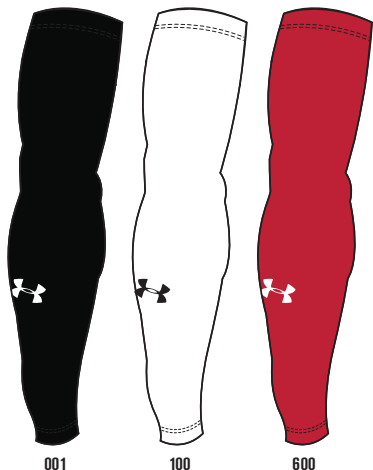

1218093 UA SHOOTER SLEEVE

$14.99 / 7.50 // SIZE: S/M, L/XL // HEATGEAR®

- UA HeatGear® fabrication
- Form-fitting sleeve to defend from cuts and abrasions
- Heat seal logo / UA Locker Tag for identification
- Sold as single sleeve

PRIMARY/LOGO	FIRST SHIP	LAST SHIP	AR
001 BLACK/STEEL	C/O	8/15/2014	
100 WHITE/STEEL	C/O	8/15/2014	
600 RED/STEEL	C/O	8/15/2014