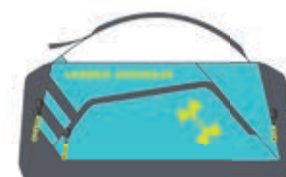

100

400

410

468

NEW 1248868 UA CONTAIN DUFFEL

\$79.99 / 40.00 // 10" X 22" X 11" // CUB. VOL. 3050 // 100% POLYESTER

- Backpack and Duffel in one
- UA Storm Treated, lightweight fabric to protect your gear from the elements
- H2O repellent, UA Storm valuables pocket
- HeatGear® adjustable shoulder straps with integrated handle
- Extra large zippered main compartment
- 2 large vented end pockets; 1 gusseted for laundry and shoes
- Front secondary zippered compartment
- 45° water bottle sleeve for backpack and fuddel configuration
- Sternum strap with UA customed designed buckle
- Ultra comfort grab handles