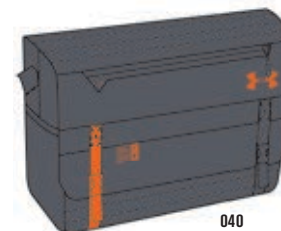

040

NEW 1248870 UA VX2-M

$79.99 / 39.50 // 11" X 16" X 4" // 100% POLYESTER

- 360° foam reinforced panels for added protection
- UA Storm Treated, abrasion resistant, heavy duty fabric to protect your gear from the elements
- Padded laptop sleeve can hold up to 15" laptop; includes dedicated tablet sleeve
- Front H2O repellent UA Storm valuables pocket
- Parallel configured open main compartment access
- Buckle secured flap closure
- Side water bottle pocket
- Ultra comfort grab handle

	PRIMARY/SECONDARY/LOGO	LINING	FIRST SHIP	LAST SHIP	AR
001	BLACK/BLACK/SILVER	VOLCANO	5/1/2014	12/15/2014	
040	GRAPHITE/GPH/BLAZE ORANGE	BLAZE ORANGE	5/1/2014	12/15/2014	
200	TAN STONE/TAN STONE/GEG	GECKO GREEN	5/1/2014	12/15/2014