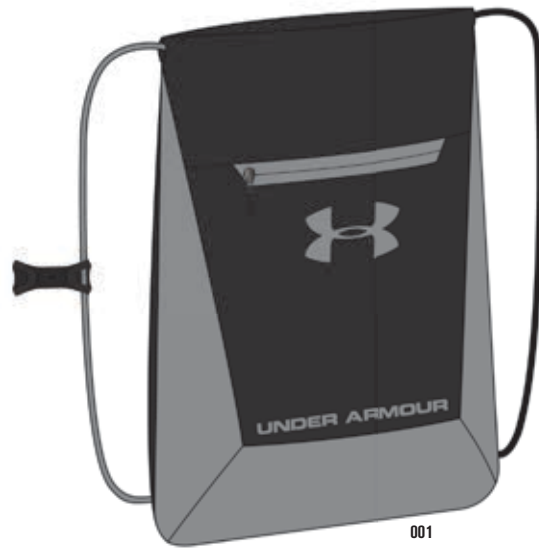

001

005

042
BREAKER PRINT

401
NEUTRAL STRIPE PRINT

500

732

813

838

1239375 UA HUSTLE SACKPACK

$22.99 / 11.50 // 18" X 14" X 2" // CUB. VOL. 1000 // 100% POLYESTER

- Front tricot lined valuables pocket
- Adjustable single cording
- UA custom designed sternum clip

	PRIMARY/SECONDARY/LOGO	FIRST SHIP	LAST SHIP	AR
001	BLACK/STEEL/STEEL	C/O	12/15/2014	
813	PINKADELIC/BLACK/WHITE/WHITE	C/O	12/15/2014	
005	BLACK/VOLCANO/VOLCANO	5/1/2014	12/15/2014	
042	GRAPHITE/BLACK/BLAZE ORANGE	5/1/2014	12/15/2014	
401	RUSSIAN NIGHTS/NEO PULSE/WHT	5/1/2014	12/15/2014	
500	TWILIGHT PURPLE/GEG/GEG	5/1/2014	12/15/2014	
732	HIGH-VIS YELLOW/BLACK/BLACK	5/1/2014	12/15/2014	
838	VOLCANO/BLACK/SCATTER	5/1/2014	12/15/2014