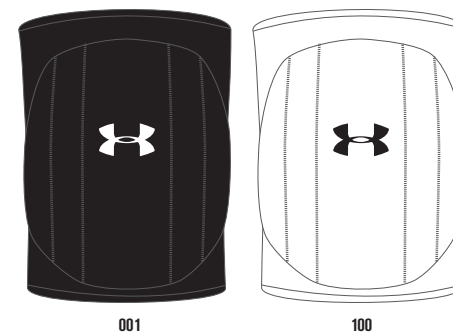

1218126 ARMOUR® VOLLEYBALL KNEE PAD

$24.99 / 12.50 // SIZE: S/M-L/XL // 100% POLYESTER

- Lightweight, formfitting knee sleeves with molded EVA construction
- Right and left specific for maximum knee protection
- Embroidered UA logo
- UA Locker Tag for identification

PRIMARY/LOGO	FIRST SHIP	LAST SHIP	AR
001 BLACK/WHITE	C/O		✓
100 WHITE/BLACK	C/O		✓