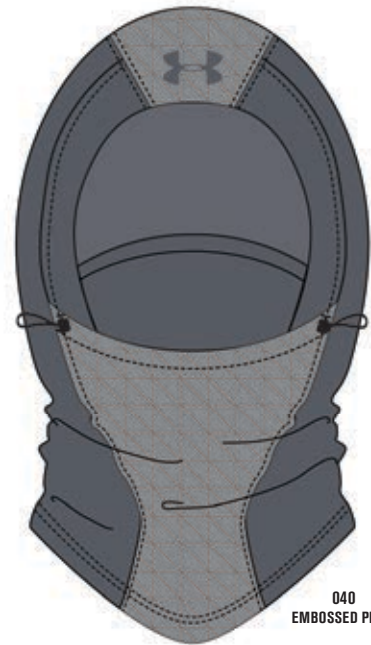

NEW

NEW 1248711 MEN'S UA WATCHMAN BEANIE
$24.99 / 12.50 // SIZE: MEN'S OSFA // 93% POLYESTER, 7% WOOL

- Brand new shallow watchman fit beanie!
- 1-layer fleece bonded cut and sew fabrication
- Fight off the colder temperatures while staying stylish!

PRIMARY/SECONDARY/LOGO	FIRST SHIP	LAST SHIP	AR
001 BLACK/STEEL/STEEL	9/1/2014	12/24/2014	
025 TRUE GRAY HEATHER/BLACK/BLACK	9/1/2014	12/24/2014	
090 CARBON HEATHER/BLACK/BLACK	9/1/2014	12/24/2014	
308 RIFLE GREEN HEATHER/VOL/VOL	9/1/2014	12/24/2014	
400 KEY BLUE HEATHER/STEEL/STEEL	9/1/2014	12/24/2014	
600 RISK RED HEATHER/ATH/ATH	9/1/2014	12/24/2014	

NEW

NEW 1248887 MEN'S UA 2-WAY HOOD
$29.99 / 15.00 // SIZE: MEN'S OSFA // 100% POLYESTER

- Multiple usage fleece hood!
- Wear pulled up over head and face, or down around neck to fight off the cold
- Blocks embossed print added for stylish effect!

PRIMARY/SECONDARY/LOGO	FIRST SHIP	LAST SHIP	AR
001 BLACK/GRAPHITE/GRAPHITE	9/1/2014	12/24/2014	
040 GRAPHITE/STEEL/GRAPHITE	9/1/2014	12/24/2014	
308 RIFLE GREEN/HVY	9/1/2014	12/24/2014