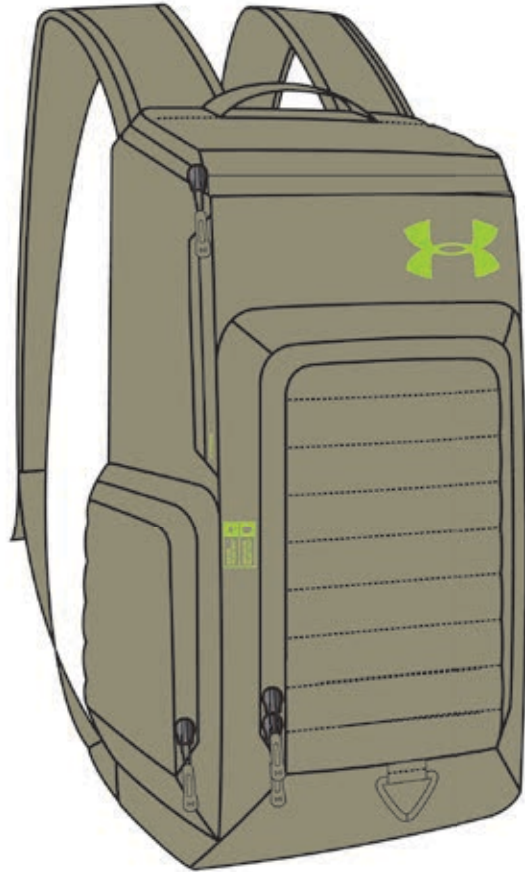

NEW

STORM

STORM
VX2

200