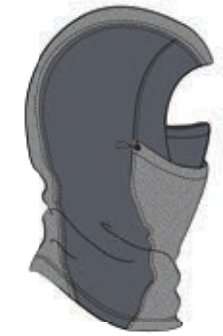

NEW

NEW 1248711 MEN'S UA WATCHMAN BEANIE
$24.99 / 12.50 // SIZE: MEN'S OSFA // 93% POLYESTER, 7% WOOL

- Brand new shallow watchman fit beanie!
- 1-layer fleece bonded cut and sew fabrication
- Fight off the colder temperatures while staying stylish!

PRIMARY/SECONDARY/LOGO	FIRST SHIP	LAST SHIP	AR
001 BLACK/STEEL/STEEL	9/1/2014	12/24/2014	
025 TRUE GRAY HEATHER/BLACK/BLACK	9/1/2014	12/24/2014	
090 CARBON HEATHER/BLACK/BLACK	9/1/2014	12/24/2014	
308 RIFLE GREEN HEATHER/VOL/VOL	9/1/2014	12/24/2014	
400 KEY BLUE HEATHER/STEEL/STEEL	9/1/2014	12/24/2014	
600 RISK RED HEATHER/ATH/ATH	9/1/2014	12/24/2014	

NEW

SIDE VIEW

NEW 1248887 MEN'S UA 2-WAY HOOD
$29.99 / 15.00 // SIZE: MEN'S OSFA // 100% POLYESTER

- Multiple usage fleece hood!
- Wear pulled up over head and face, or down around neck to fight off the cold
- Blocks embossed print added for stylish effect!

PRIMARY/SECONDARY/LOGO	FIRST SHIP	LAST SHIP	AR
001 BLACK/GRAPHITE/GRAPHITE	9/1/2014	12/24/2014	
040 GRAPHITE/STEEL/GRAPHITE	9/1/2014	12/24/2014	
308 RIFLE GREEN/HVY	9/1/2014	12/24/2014