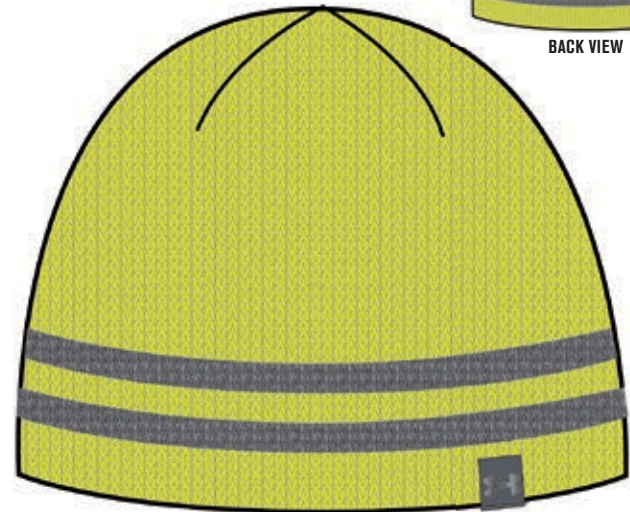

**NEW 1248692 MEN'S UA EMBOSS
RUN BEANIE**

$26.99 / 13.50 // SIZE: MEN'S OSFA // 100% POLYESTER

- ColdGear® Infrared lined beanie
- 1-layer fabrication
- Embossed blocks print on beanie
- UA reflective logo on front

	PRIMARY/SECONDARY/LOGO	FIRST SHIP	LAST SHIP	AR
001	BLACK/REFLECTIVE	9/1/2014	12/24/2014	
035	STEEL/REFLECTIVE	9/1/2014	12/24/2014	
308	RIFLE GREEN/REFLECTIVE	9/1/2014	12/24/2014	
406	SCATTER/REFLECTIVE	9/1/2014	12/24/2014	
731	HVV/REFLECTIVE	9/1/2014	12/24/2014	

NEW

731