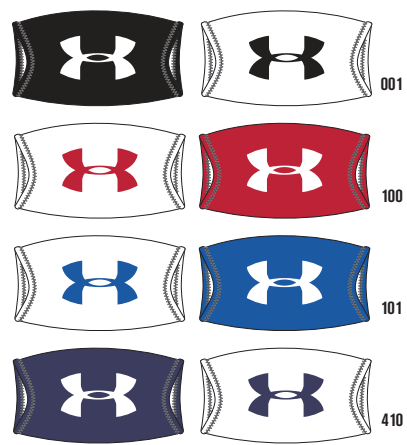

1218149 UA HOME AND AWAY CHIN PADS

$14.99 / 7.50 // SIZE: OSFA // NEOPRENE, MESH

- Constructed in soft-stretch neoprene and HeatGear® mesh fabric
- Pad slides over chin strap for extra comfort and protection
- Embroidered UA logo

	PRIMARY/LOGO	FIRST SHIP	LAST SHIP	AR
001	BLACK/WHITE	C/O		
100	WHITE/RED	C/O		
101	WHITE/ROYAL	C/O		
410	MIDNIGHT NAVY/WHITE	C/O