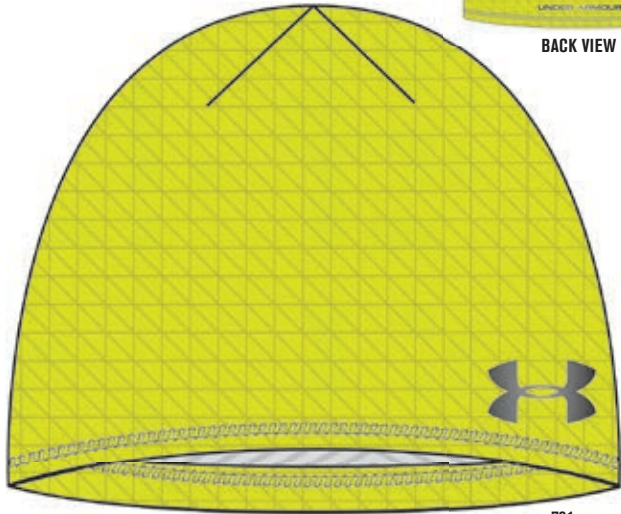

NEW

coldgear
INFRARED

731
EMBOSSED PRINT