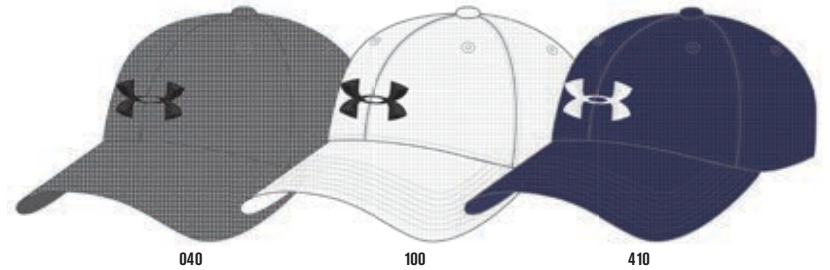

NEW

BACK VIEW

001

040

100

410

**NEW 1249591 BOYS' NEW UA BLITZING
STRETCH FIT CAP**

\$17.99 / 9.00 // SIZE: XS/S-S/M // 97% POLYESTER, 3% SPANDEX