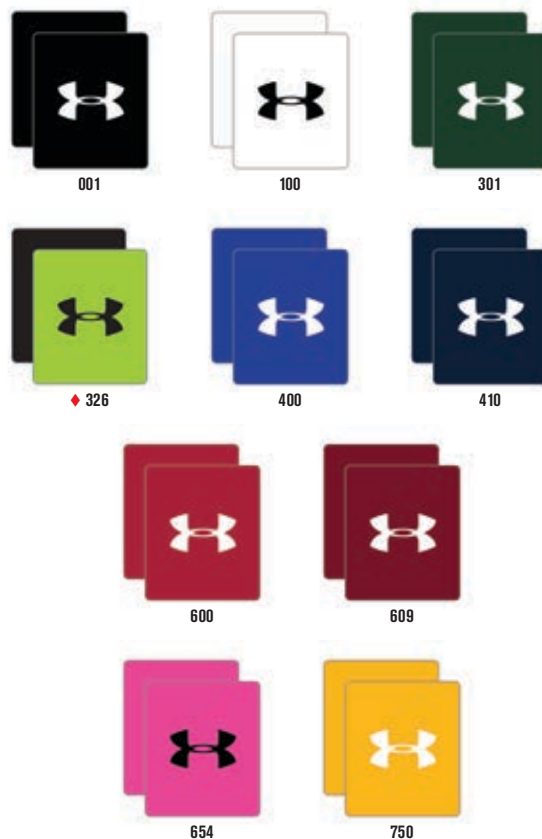

1218012 UA 3-INCH PERFORMANCE WRISTBAND

$7.99 / 4.00 // SIZE: UNISEX OSFA // 96% POLYESTER, 4% RUBBER

- Multi-channel performance fibers
- Transport moisture away from the body
- Embroidered oversized logos
- Sold in pairs

PRIMARY/LOGO	FIRST SHIP	LAST SHIP	AR
001 BLACK/WHITE	C/O	12/24/2014	✓
100 WHITE/BLACK	C/O	12/24/2014	✓
400 ROYAL/WHITE	C/O	12/24/2014	✓
410 MIDNIGHT NAVY/WHITE	C/O	12/24/2014	✓
600 RED/WHITE	C/O	12/24/2014	✓
301 FOREST GREEN/WHITE	C/O	12/24/2014	✓
609 MAROON/WHITE	C/O	12/24/2014	✓
654 TROPIC PINK/BLACK	C/O	12/24/2014	✓
750 STEELTOWN GOLD/WHITE	C/O	12/24/2014	✓
326 GECKO GREEN/WHITE	7/1/2014	12/24/2014	✓