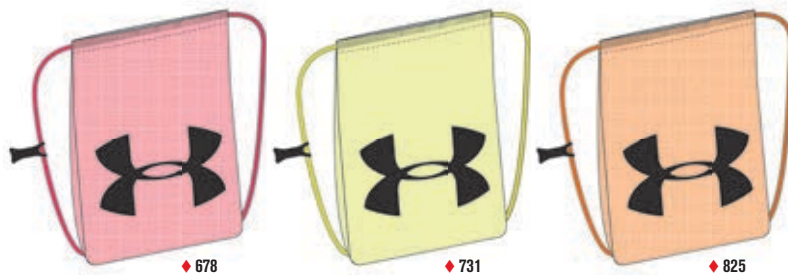

◆ 678

◆ 731

◆ 825

1240916 UA MESH SACKPACK

$17.99 / 7.50 // 18" X 14" X 2" // CUB. VOL. 1000 // 300 GRAM POLYESTER MESH

- Adjustable single cording
- UA custom designed sternum clip

	PRIMARY/SECONDARY/LOGO	FIRST SHIP	LAST SHIP	AR
001	BLACK/BLACK/WHITE	C/O	12/15/2014	
◆ 678	NEO PULSE/NEO PULSE/BLACK	5/1/2014	12/15/2014	
◆ 731	HIGH-VIS YELLOW/HVY/BLACK	5/1/2014	12/15/2014	
◆ 825	BLAZE ORANGE/BLAZE ORANGE/BLK	5/1/2014	12/15/2014