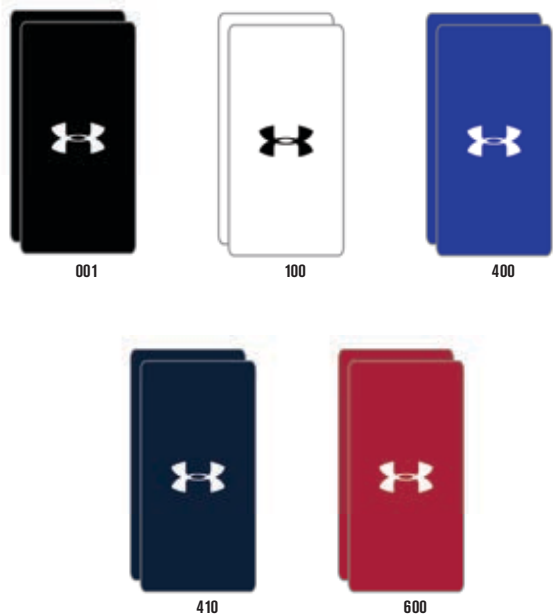

1218006 UA 6-INCH PERFORMANCE WRISTBAND

$8.99 / 4.50 // SIZE: UNISEX OSFA // 96% POLYESTER, 4% RUBBER

- Multi-channel performance fibers
- Transport moisture away from the body
- Embroidered logos
- Sold in pairs

PRIMARY/LOGO	FIRST SHIP	LAST SHIP	AR
001 BLACK/WHITE	C/O	12/24/2014	✓
100 WHITE/BLACK	C/O	12/24/2014	✓
400 ROYAL/WHITE	C/O	12/24/2014	✓
410 MIDNIGHT NAVY/WHITE	C/O	12/24/2014	✓
600 RED/WHITE	C/O	12/24/2014	✓