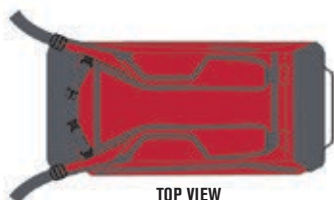

NEW

STORM

TOP VIEW

NEW 1248868 UA CONTAIN DUFFEL

$79.99 / 40.00 // 10" X 22" X 11" // CUB. VOL. 3050 // 100% POLYESTER

- Backpack and Duffel in one
- UA Storm Treated, lightweight fabric to protect your gear from the elements
- H2O repellent, UA Storm valuables pocket
- HeatGear® adjustable shoulder straps with integrated handle
- Extra large zippered main compartment
- 2 large vented end pockets; 1 gusseted for laundry and shoes
- Front secondary zippered compartment
- 45° water bottle sleeve for backpack and fuddel configuration
- Sternum strap with UA customed designed buckle
- Ultra comfort grab handles

	PRIMARY/SECONDARY/LOGO	LINING	FIRST SHIP	LAST SHIP	AR
001	BLACK/STEEL/STEEL	VOLCANO	5/1/2014	12/15/2014	
002	BLACK/HIGH-VIS YELLOW/HVY	HIGH-VIS YELLOW	5/1/2014	12/15/2014	
035	STEEL/BLACK/WHITE	HIGH-VIS YELLOW	5/1/2014	12/15/2014	
100	WHITE/BLACK/BLACK	HIGH-VIS YELLOW	5/1/2014	12/15/2014	
400	ROYAL/GRAPHITE/WHITE	HIGH-VIS YELLOW	5/1/2014	12/15/2014	
410	MIDNIGHT NAVY/GRAPHITE/WHITE	HIGH-VIS YELLOW	5/1/2014	12/15/2014	
468	ALPINE/GRAPHITE/HVY	HIGH-VIS YELLOW	5/1/2014	12/15/2014	
600	RED/GRAPHITE/WHITE	HIGH-VIS YELLOW	5/1/2014	12/15/2014