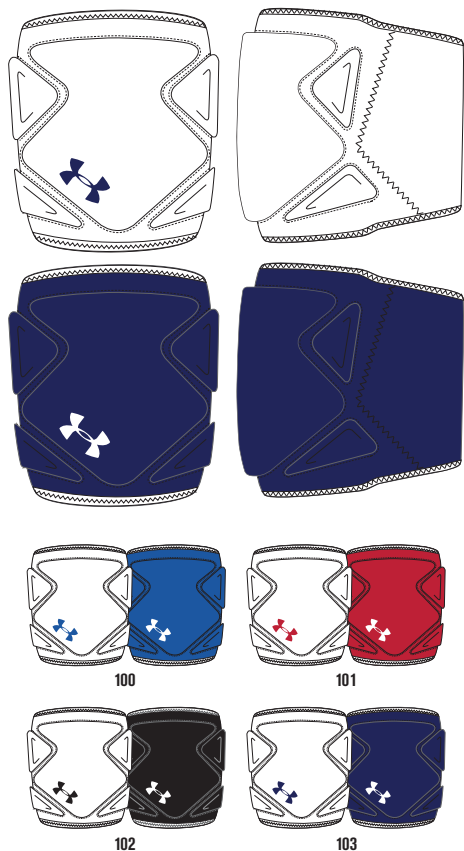

REVERSIBLE

1247256 UA SWITCH VOLLEYBALL KNEE PAD

$34.99 / 17.50 // SOLD IN PAIRS // SIZES: S/M-L/XL

- Reversible design for more color options
- Low profile design for enhanced comfort and mobility
- HeatGear® lining for enhanced breathability

PRIMARY/LOGO	FIRST SHIP	LAST SHIP	AR
100 WHITE/ROYAL/ROYAL	C/O	8/15/2014	
101 WHITE/RED/RED	C/O	8/15/2014	
102 WHITE/BLACK/BLACK	C/O	8/15/2014	
103 WHITE/MIDNIGHT NAVY/MDN	C/O	8/15/2014