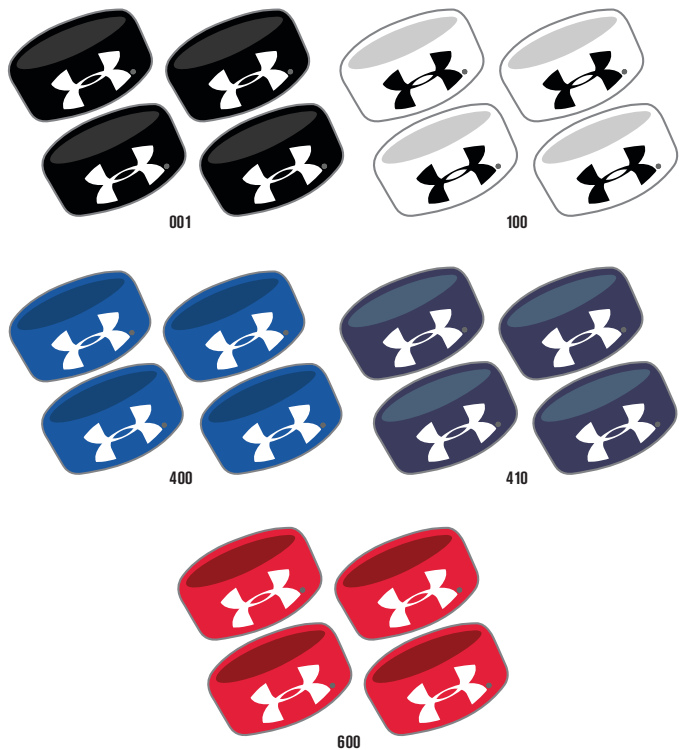

1235106 UA 1-INCH PERFORMANCE WRISTBAND

$12.99 / 6.50 // SIZE: UNISEX OSFA // 96% POLYESTER, 4% RUBBER

- Multi-channel performance fibers
- Transport moisture away from the body
- Embroidered logos
- Sold in packs of 4

PRIMARY/LOGO	FIRST SHIP	LAST SHIP	AR
001 BLACK/WHITE	C/O	12/24/2014	✓
100 WHITE/BLACK	C/O	12/24/2014	✓
400 ROYAL/WHITE	C/O	12/24/2014	✓
410 MIDNIGHT NAVY/WHITE	C/O	12/24/2014	✓
600 RED/WHITE	C/O	12/24/2014	✓