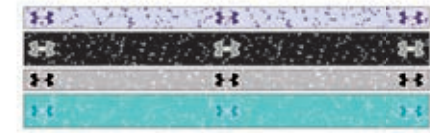

001

600

650

1217997 WOMEN'S UA TEAM MINI HEADBANDS

$9.99 / 5.00 // SIZE: WOMEN'S OSFA // 67% NYLON, 22% POLYESTER, 11% SPANDEX

- Soft elastic headband with jacquard UA logo
- 3/8cm width
- Silicone UA logos keep band in place
- Sold in sets of 6

PRIMARY/LOGO	FIRST SHIP	LAST SHIP	AR
001 BLACK/WHITE	C/O	12/15/2014	
WHITE/SILVER	C/O	12/15/2014	
600 RED/WHITE	C/O	12/15/2014	
ROYAL/WHITE	C/O	12/15/2014	
BLACK/WHITE	C/O	12/15/2014	
WHITE/SILVER	C/O	12/15/2014	
650 TRUE PINK/WHITE	C/O	12/15/2014	
BLACK/WHITE	C/O	12/15/2014	
WHITE/SILVER	C/O	12/15/2014	

601

007

304

500

501

731

1217996 WOMEN'S UA MINI HEADBANDS

$9.99 / 5.00 // SIZE: WOMEN'S OSFA // 67% NYLON, 22% POLYESTER, 11% SPANDEX

- Soft elastic headband with jacquard UA logo
- 3/8cm width
- Silicone UA logos keep band in place
- Sold in sets of 6

PRIMARY/SECONDARY/LOGO	FIRST SHIP	LAST SHIP	AR
007 BLACK/WHITE/WHITE	C/O	12/15/2014	✓
731 HVY/CAPRI/WHITE	C/O	12/15/2014	✓
304 ROOT/BITTER/CITRUS BLAST	7/1/2014	12/15/2014	
500 VELVET PLUM/SAILING BLUE/NPU	7/1/2014	12/15/2014	
501 TWILIGHT PURPLE/LIC/SKYLIGHT	7/1/2014	12/15/2014	
601 MAGENTA SHOCK/HYG/AQUEDUCT	7/1/2014	12/15/2014	

500

003

102

400

600

653

826

1245322 WOMEN'S GRAPHIC ELASTIC 4-PACK

$14.99 / 7.50 // SIZE: WOMEN'S OSFA // 82% POLYESTER, 18% RUBBER

- Soft elastic headband with sublimated UA graphics
- Silicone UA logos keep bands in place
- 2 thick bands and 2 thin bands allows for lots of options
- Sold in sets of 4; (2) 1/2-inch bands and (2) 1-inch bands