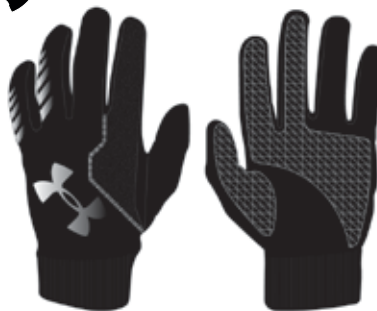

NEW

coldgear
INFRARED

NEW 1249405 MEN'S UA ENGAGE COLDGEAR® INFRARED GLOVE

$24.99 / 12.50 // COMES IN PAIRS // SM-XL

BACK OF HAND:

Built with ColdGear® Infrared material for maximum moisture management and lightweight performance, keeping you warmer longer / Performance fleece index and thumb nose wipe / Reflective logo and trim details for added safety

PALM:

Integrated Tech Touch print so you can keep your gloves on when using touch-screen devices / ColdGear® material for maximum moisture management and lightweight performance

	BODY/INSET/LOGO	FIRST SHIP	LAST SHIP	AR
001	BLACK/BLACK/REFLECTIVE	7/1/2014	12/1/2014	
002	BLACK/HVY/REFLECTIVE	7/1/2014	12/1/2014	
003	BLACK/VOLCANO/REFLECTIVE	7/1/2014	12/1/2014	
004	BLACK/SCATTER/REFLECTIVE	7/1/2014	12/1/2014	
040	GRAPHITE/RISK RED/REFLECTIVE	7/1/2014	12/1/2014	

NEW

coldgear
INFRARED