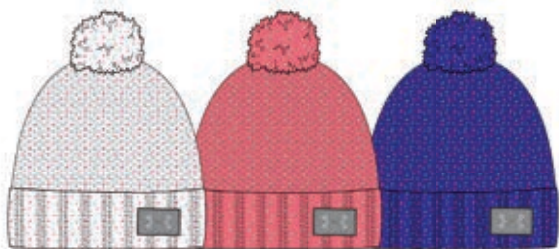

130
FUNFETTI PRINT

676
FUNFETTI PRINT

700
FUNFETTI PRINT