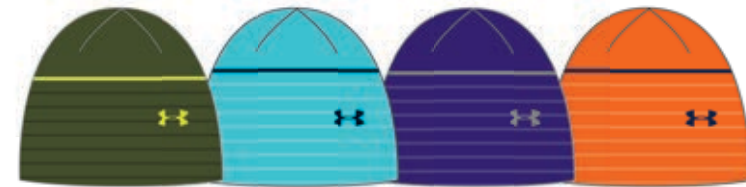

334

468

500

825

NEW 1248706 MEN'S UA GOLF STRIPE BEANIE

$24.99 / 12.50 // SIZE: MEN'S OSFA // 100% ACRYLIC

- Traditional fitting beanie
- Jacquarded striping for fashion look
- Embroidered UA logo

PRIMARY/SECONDARY/LOGO	FIRST SHIP	LAST SHIP	AR
036 STEEL/BLACK/BLACK	9/1/2014	12/24/2014	
334 ROUGH/HIGH-VIS YELLOW/HVY	9/1/2014	12/24/2014	
468 ALPINE/ANTHRACITE/ANTHRACITE	9/1/2014	12/24/2014	
500 PURPLE PANIC/STEEL/STEEL	9/1/2014	12/24/2014	
825 BLAZE ORANGE/ACADEMY/ATH	9/1/2014	12/24/2014