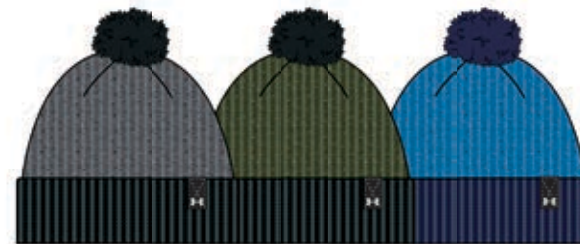

040

308

406

NEW 1248712 MEN'S UA SPECKLE BEANIE

$24.99 / 12.50 // SIZE: MEN'S OSFA // 100% ACRYLIC

- Cuffed pom knit beanie
- 2-tone coloring with contrast pop
- Jacquarded speckling in knit
- Woven UA label

PRIMARY/SECONDARY/LOGO	FIRST SHIP	LAST SHIP	AR
001 BLACK/RISK RED/RED	9/1/2014	12/24/2014	
040 GRAPHITE/BLACK/BLACK	9/1/2014	12/24/2014	
308 RIFLE GREEN/BLACK/BLACK	9/1/2014	12/24/2014	
406 SCATTER/ACADEMY/ACADEMY	9/1/2014	12/24/2014