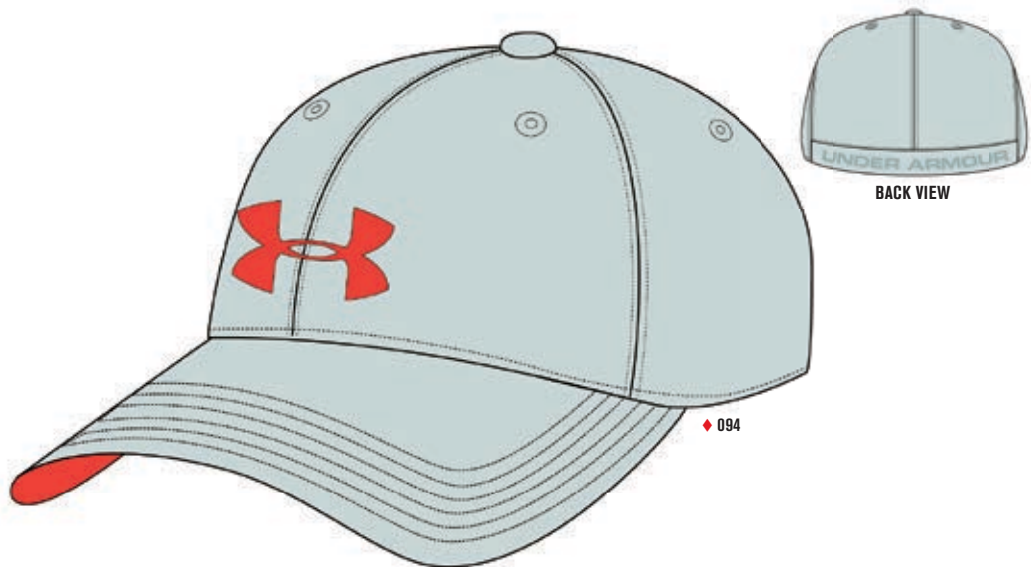

1242627 MEN'S UA HEADLINE STRETCH FIT CAP

$24.99 / 13.50 // SIZE: M/L, L/XL, XL/XXL // 86% POLYESTER, 14% SPANDEX

- Traditional structured curved visor stretch fit cap
- Rear comfort band with UA wordmark
- Front high density heat seal logo

PRIMARY/LOGO	FIRST SHIP	LAST SHIP	AR	PRIMARY/LOGO	FIRST SHIP	LAST SHIP	AR
002 BLACK/GRAPHITE	C/O	12/24/2014	✓	326 GECKO/DARK GREEN/DARK GREEN	6/1/2014	12/24/2014	
019 CHARCOAL/STEEL	C/O	12/24/2014	✓	400 KEY BLUE/ALPINE/ALPINE	6/1/2014	12/24/2014	
100 WHITE/GRAPHITE	C/O	12/24/2014	✓	409 ACADEMY/HVY/HVY	6/1/2014	12/24/2014	
094 ELEMENTAL/VOLCANO/VOLCANO	6/1/2014	12/24/2014		601 RISK RED/DARK RED/DARK RED	6/1/2014	12/24/2014	
308 RIFLE GREEN/BLACK/BLACK	6/1/2014	12/24/2014		838 VOLCANO/CHARCOAL/VOLCANO	6/1/2014	12/24/2014