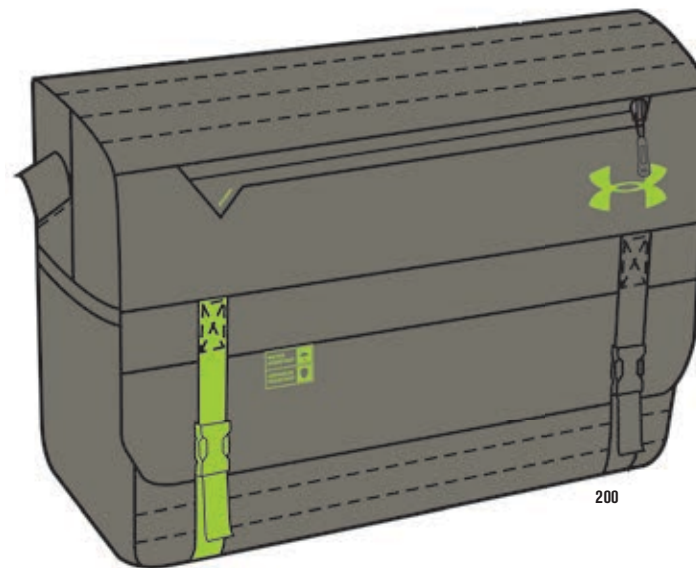

NEW

STORM

200

001

040

NEW 1248861 UA VX2-T

$79.99 / 39.50 // 19" X 11" X 6" // CUB. VOL. 1000 // 100% POLYESTER

- Ultra-secure top closure including buckle, Velcro,® and dual zippers
- 360° foam reinforced panels for added protection
- UA Storm Treated, abrasion resistant, heavy duty fabric to protect your gear from the elements
- Padded laptop sleeve can hold up to 15" laptop; includes additional tablet sleeve
- H2O repellent UA Storm valuables pocket
- HeatGear,® adjustable shoulder straps for extra comfort/ breathability
- Ergonomic foam padded back panel

	PRIMARY/SECONDARY/LOGO	LINING	FIRST SHIP	LAST SHIP	AR
001	BLACK/BLACK/SILVER	VOLCANO	5/1/2014	12/15/2014	
040	GRAPHITE/GPH/BLAZE ORANGE	BLAZE ORANGE	5/1/2014	12/15/2014	
200	TAN STONE/TAN STONE/GEG	GECKO GREEN	5/1/2014	12/15/2014	

NEW

STORM

STORM
VX2

200

001

040

NEW 1248870 UA VX2-M

$79.99 / 39.50 // 11" X 16" X 4" // 100% POLYESTER

- 360° foam reinforced panels for added protection
- UA Storm Treated, abrasion resistant, heavy duty fabric to protect your gear from the elements
- Padded laptop sleeve can hold up to 15" laptop; includes dedicated tablet sleeve
- Front H2O repellent UA Storm valuables pocket
- Parallel configured open main compartment access
- Buckle secured flap closure
- Side water bottle pocket
- Ultra comfort grab handle

	PRIMARY/SECONDARY/LOGO	LINING	FIRST SHIP	LAST SHIP	AR
001	BLACK/BLACK/SILVER	VOLCANO	5/1/2014	12/15/2014	
040	GRAPHITE/GPH/BLAZE ORANGE	BLAZE ORANGE	5/1/2014	12/15/2014	
200	TAN STONE/TAN STONE/GEG	GECKO GREEN	5/1/2014	12/15/2014