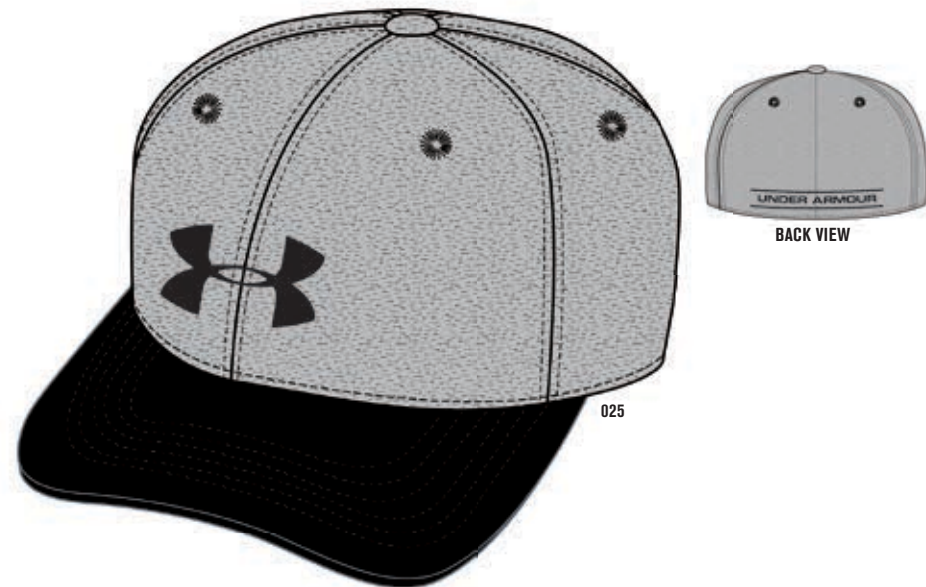

1242640 MEN'S UA CLOSER STRETCH FIT CAP

$26.99 / 13.50 // SIZE: M/L, L/XL, XL/XXL // 100% POLYESTER

- Structured low crown curved visor stretch fit cap
- Front UA raised logo
- Under Armour® wordmark on the back
- Heather blend for that subtle fashion play

	PRIMARY/SECONDARY/LOGO	FIRST SHIP	LAST SHIP	AR
001	BLACK/CHARCOAL/BLACK	C/O	12/24/2014	✓
005	ASPHALT HEATHER/STEEL/STEEL	C/O	12/24/2014	✓
025	TRUE GRAY HEATHER/BLACK/BLACK	C/O	12/24/2014	✓
100	WHITE/STEEL/STEEL	C/O	12/24/2014	✓
◆ 003	BLACK/TROPIC PINK/TROPIC PINK	6/1/2014	12/24/2014	
◆ 400	KEY BLUE/ANTHRACITE/ANTHRACITE	6/1/2014	12/24/2014	
◆ 600	RISK RED HEATHER/BLACK/BLACK	6/1/2014	12/24/2014	
◆ 838	VOLCANO/HEATHER/ELEMENTAL	6/1/2014	12/24/2014