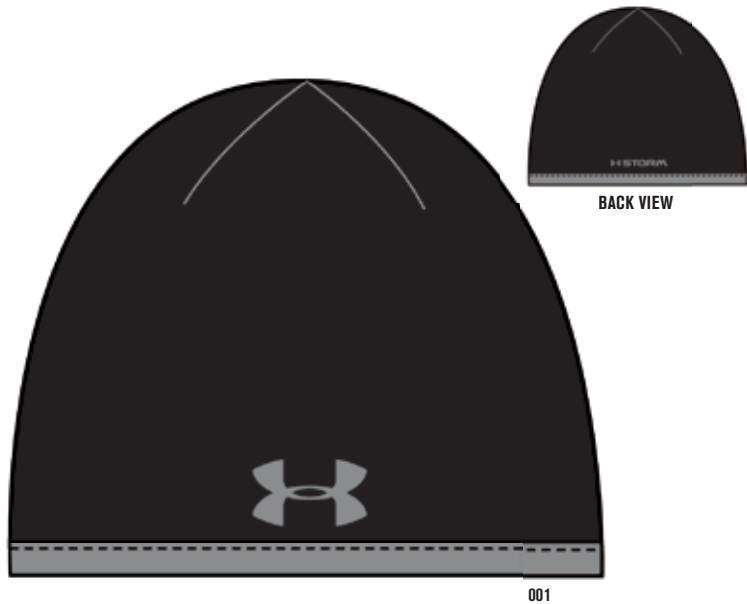

NEW

coldgear
INFRARED
STORM

NEW 1249633 BOYS' UA ELEMENTS BEANIE

$24.99 / 12.50 // SIZE: YOUTH XS/S-S/M // 100% POLYESTER

- Wear this beanie all winter long
- Lightweight heathered fabrication, angular stitch lines, and heatseal front logo and wordmark
- Lined in ColdGear® Infrared to retain your body heat and Storm Treated to repel water and rain

PRIMARY/SECONDARY/LOGO	FIRST SHIP	LAST SHIP	AR
001 BLACK/STEEL/STEEL	9/1/2014	12/15/2014	
040 GRAPHITE/GREEN ENERGY/GEY	9/1/2014	12/15/2014	
600 RED/GRAPHITE/GRAPHITE	9/1/2014	12/15/2014	
731 HIGH-VIS YELLOW/STEEL/STEEL	9/1/2014	12/15/2014	

NEW