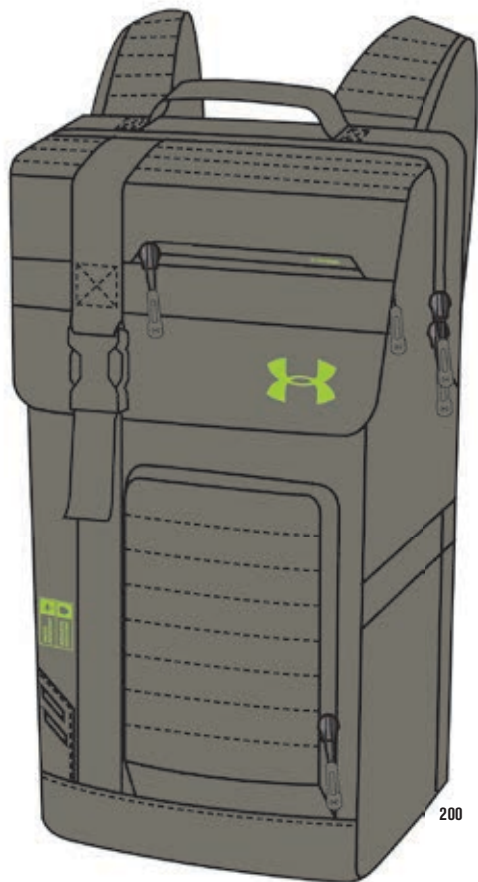

NEW

STORM

200