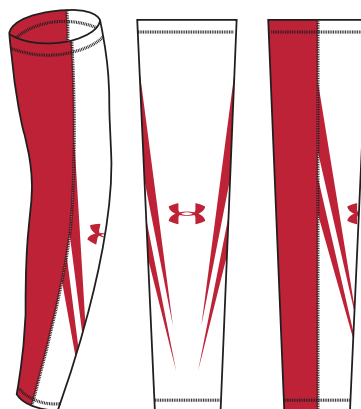

1218093 UA SHOOTER SLEEVE

$14.99 / 7.50 // SIZE: S/M, L/XL // HEATGEAR®

- UA HeatGear® fabrication
- Form-fitting sleeve to defend from cuts and abrasions
- Heat seal logo / UA Locker Tag for identification
- Sold as single sleeve

PRIMARY/LOGO	FIRST SHIP	LAST SHIP	AR
001 BLACK/STEEL	C/O	8/15/2014	
100 WHITE/STEEL	C/O	8/15/2014	
600 RED/STEEL	C/O	8/15/2014	

103

1241296 UA TEAM SHOOTER SLEEVE

$19.99 / 10.00 // SIZE: S/M, L/XL // HEATGEAR®

- UA HeatGear® fabrication
- Form-fitting sleeve to defend from cuts and abrasions
- Two-tone team colors
- Sold as single sleeve

PRIMARY/LOGO	FIRST SHIP	LAST SHIP	AR
100 WHITE/BLACK/BLACK	C/O	8/15/2014	
101 WHITE/MIDNIGHT NAVY/MDN	C/O	8/15/2014	
102 WHITE/ROYAL/ROYAL	C/O	8/15/2014	
103 WHITE/RED/RED	C/O	8/15/2014	

NEW

1253518 UA RENEGADE SHOOTER SLEEVE

$19.99 / 10.00 // SIZE: S/M, L/XL // HEATGEAR®

- UA HeatGear® fabrication
- Form-fitting sleeve to defend from cuts and abrasions
- Multi-tone sublimated pattern
- Sold as single sleeve

PRIMARY/LOGO	FIRST SHIP	LAST SHIP	AR
001 BLACK/GRAY/ELEMENTAL	7/1/2014		
100 WHITE/ELEMENTAL/GRAPHITE	7/1/2014		
308 RIFLE GREEN/BLACK/HI-VIS YELLOW	7/1/2014		
406 SCATTER/ACADEMY/WHITE	7/1/2014		
600 RISK RED/PUMP/WHITE	7/1/2014