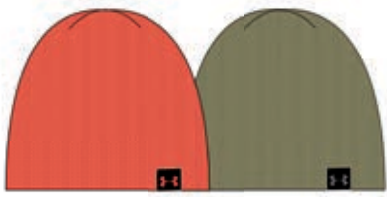

NEW

001

040 308 406

838 976

NEW 1248713 MEN'S UA BASIC KNIT BEANIE
 \$19.99 / 10.00 // SIZE: MEN'S OSFA // 88% POLYESTER, 12% ELASTANE

- Basic ColdGear® ribbed beanie
- Single layer composition for mild weather
- Under Armour® Branded woven label