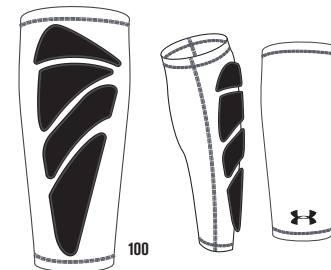

100

NEW

**1248228 GAMEDAY ARMOUR®
FOREARM SHIVER**

$29.99 / 15.00 // SIZE: SM-3XL // 5.0 OZ. 84% POLYESTER, 16% ELASTANE

- Pads are waterproof, lightweight, ultra-durable, giving you the right protection, where you need it
- HeatGear® Sonic fabric provides extreme comfort and compression without restriction
- Padding is welded for sew-free, distraction-free comfort

PRIMARY/LOGO	FIRST SHIP	LAST SHIP	AR
001 BLACK/BLACK/SILVER	5/1/2014	9/15/2014	
100 WHITE/WITE/STEEL	5/1/2014	9/15/2014