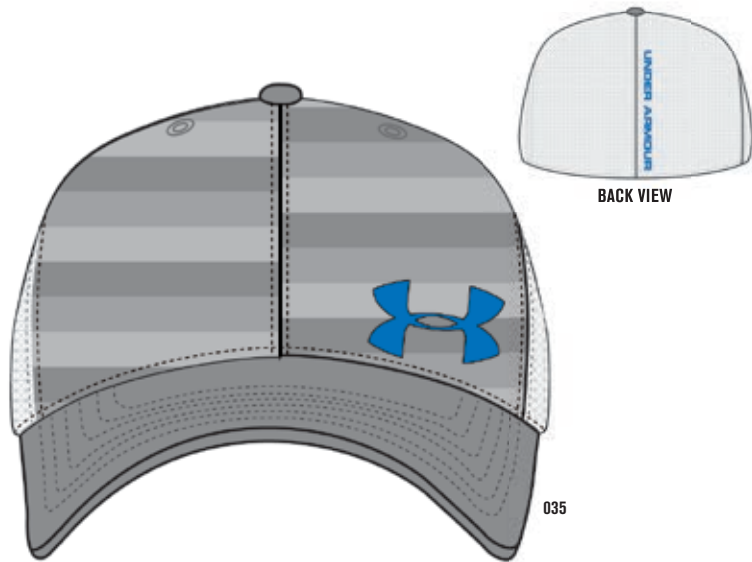

NEW

NEW

1250738 MEN'S UA EAGLE CAP

$24.99 / 12.50 // SIZE: M/L, L/XL, XL/XXL // 97% ACRYLIC, 3% SPANDEX

- Traditional structured curved visor stretch fit cap
- Sublimated stripe pattern on front of cap
- Mesh side and back panels of cap
- Embroidered UA logo on front
- Vertical Under Armour® wordmark on back of cap

PRIMARY/SECONDARY/LOGO	FIRST SHIP	LAST SHIP	AR
001 BLACK/WHITE/WHITE	6/1/2014	12/24/2014	
035 STEEL/WHITE/SCATTER	6/1/2014	12/24/2014	
334 ROUGH/ROUGH/HVY	6/1/2014	12/24/2014	
406 SCATTER/WHITE/ACADEMY	6/1/2014	12/24/2014	
825 BLAZE ORANGE/WHITE/ACADEMY	6/1/2014	12/24/2014	

1247417 MEN'S UA GOLF HEADLINE STRETCH FIT CAP

$24.99 / 12.50 // SIZE: M/L, L/XL, XL/XXL // 97% ACRYLIC, 3% SPANDEX

- Traditional structured curved visor stretch fit cap
- Rear comfort band with UA wordmark
- Front high density heat seal logo

PRIMARY/SECONDARY/LOGO	FIRST SHIP	LAST SHIP	AR
001 BLACK/WHITE	C/O	12/24/2014	
035 STEEL/BLACK	C/O	12/24/2014	
100 WHITE/STEEL	C/O	12/24/2014	
♦ 334 ROUGH/HVY	6/1/2014	12/24/2014	
♦ 406 SCATTER/BLAZE ORANGE	6/1/2014	12/24/2014