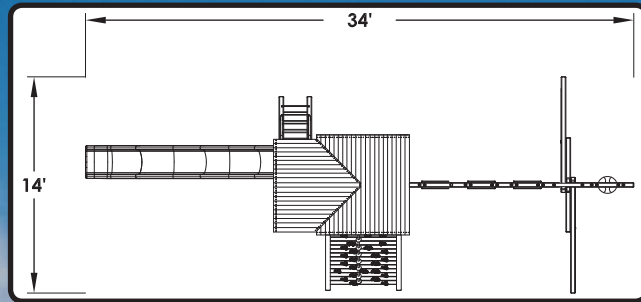

7.0 MEGADECK FORT

FEATURES:

35 Sq Ft Deck
Picnic Table
5 Safety Handles

Dbl Wall Scoop Slide
Trapeze w/Rings
2 Ladder Handles

Wood Roof
4 Pos. Swing Beam
Ship's Wheel

Wooden Entry Ladder
3 Belt Swings
Telescope

Rockwall w/Rope
Rope Swing w/Disc