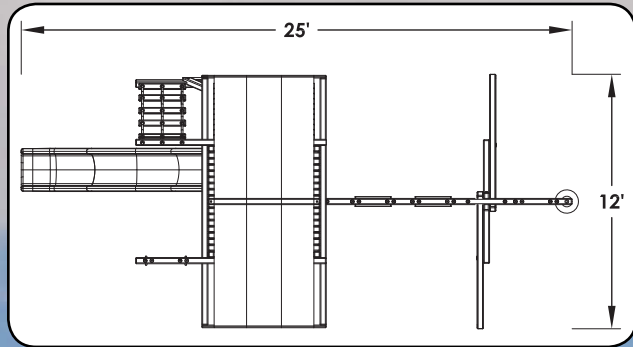

JAGUAR SERIES

**9.0 ft
Swing
Beam**

**68"
Deck Height**

**10ft Double Wall
Scoop Slide**

5.5 JAGUAR PLAYCENTER

5.0 JAGUAR PLAYCENTER

- FEATURES:**
- 28 Sq Ft Deck
 - Wood Step/Chain Combo Ladder
 - Rope Ladder
 - 3 Pos. Swing Beam
 - 4 Safety Handles
 - Telescope
 - Dbl Wall Scoop Slide
 - Rockwall w/Rope
 - Trapeze w/Rings
 - 2 Belt Swings
 - 3 Ladder Handles
 - Tarp Roof
 - Rope Ladder
 - Tire Swing
 - Rope w/Disk
 - Ship's Wheel