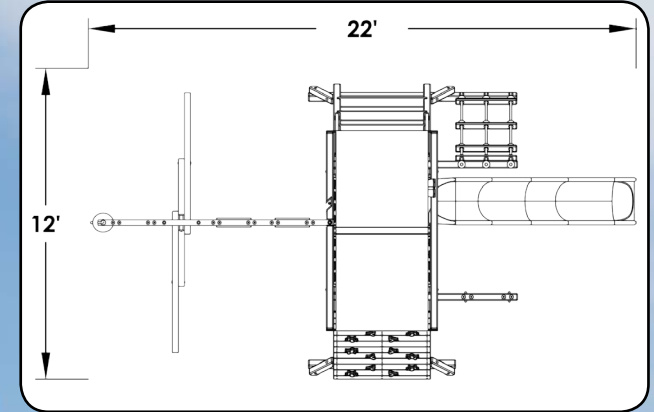

**7.5 ft
Swing
Beam**

**52"
Deck Height**

10ft Wave Slide

VISIT OUR WEBSITE AT WWW.TREEFROGSSWINGSETS.COM

PARROT ISLAND PLAYCENTER

FEATURES:

- 24 Sq Ft Deck
- Wood Step/Rung Combo Ladder
- Tire Swing
- 2 Belt Swings
- 3 Ladder Handles