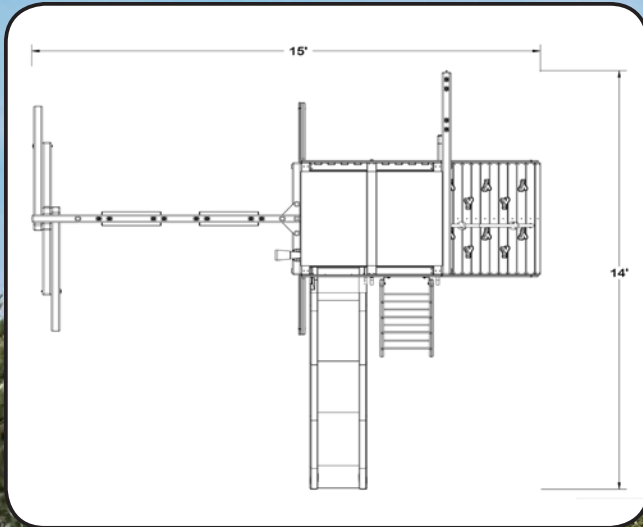

LEMUR FORT

FEATURES:

- 9 Sq Ft Deck
- Wave Slide
- Tarp Roof
- Rockwall / Ladder Combo
- 3 Pos. Inside Swing Beam
- 2 Belt Swings
- Trapeze w/Rings
- Ship's Wheel

ORANGUTAN FORT

JAGUAR SERIES

NEW!
FOR 2016