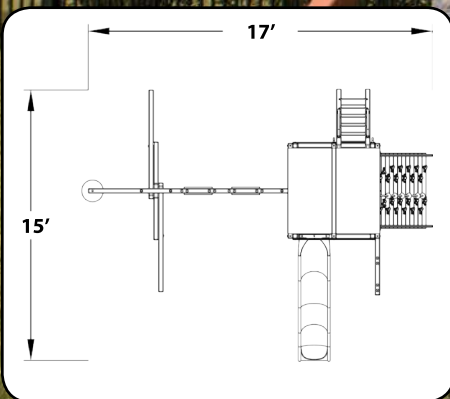

**7.5 ft
Swing
Beam**

52" Deck Ht

10ft Wave Slide

PARROT ISLAND FORT

W/TARP

JAGUAR SERIES

PARROT ISLAND FORT
W/WOOD ROOF

FEATURES: