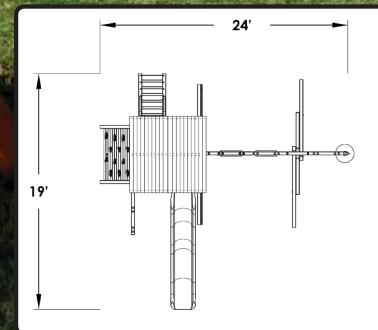

6.5 BENGAL FORT CONFIG 2 W/WOOD ROOF

TREE FROGS SERIES

FEATURES:

25 Sq Ft Deck
Dbl Wall Scoop Slide
Wood Roof
Wooden Entry Ladder
Rockwall w/Rope
Picnic Table
Trapeze w/Rings

3 Pos. Swing Beam
2 Belt Swings
Rope Swing w/Disk
5 Safety Handles
2 Ladder Handles
Ship's Wheel
Telescope