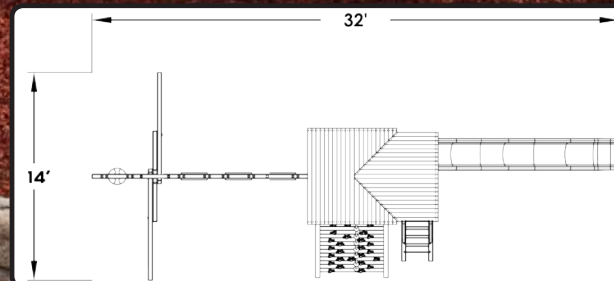

6.5 MEGADECK FORT FULLY ENCLOSED

FEATURES:

70 Sq Ft Decks
Dbl Wall Scoop Slide
Wood Roof
Wooden Entry Ladder
Rockwall w/Rope
Treehouse Panels
Playhouse Panels
Lower Floor

4 Pos. Swing Beam
2 Belt Swings
Glider w/Brackets
Rope Swing w/Disk
4 Safety Handles
2 Ladder Handles
Ship's Wheel
Binoculars