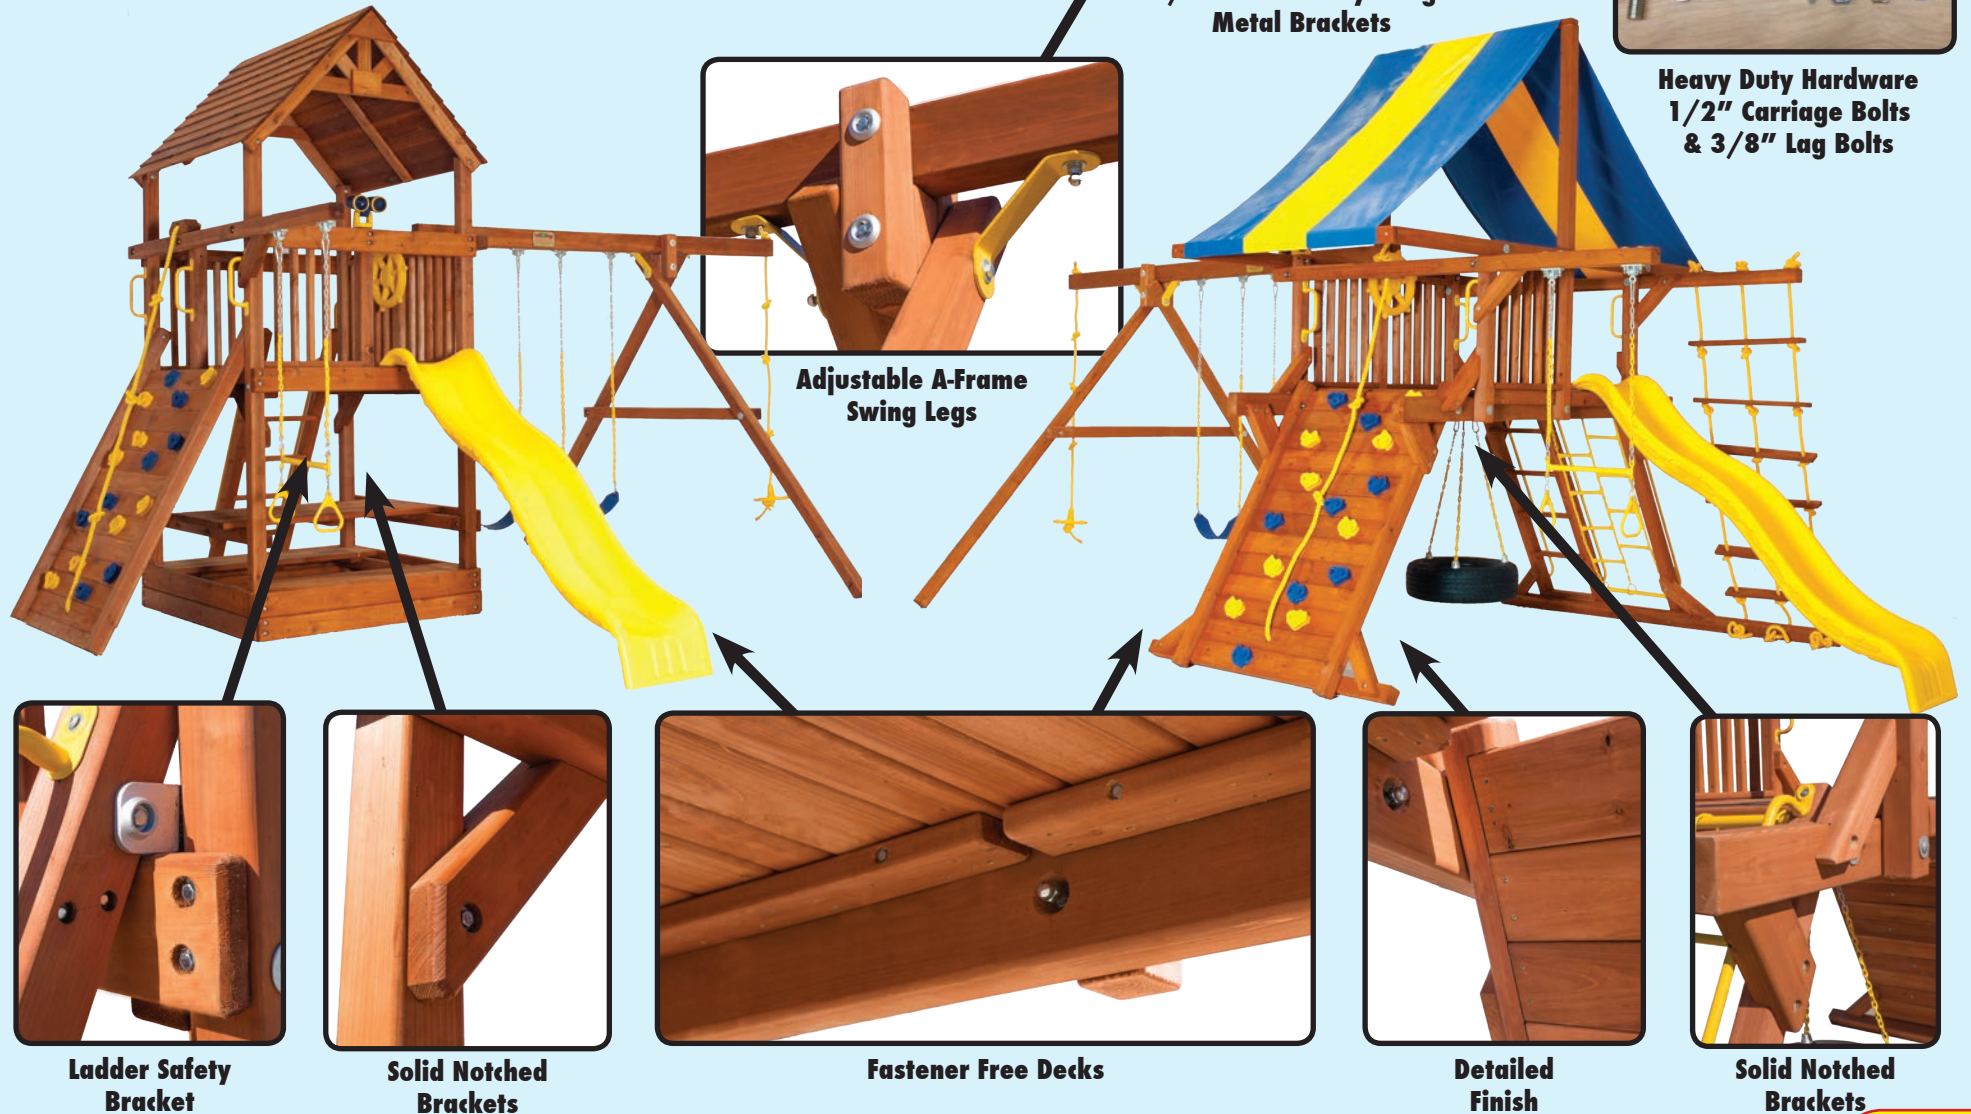

The Jaguar Series is a safe, fun, quality built swing set that is constructed with 100% natural premium Cedar which is resistant to insects and decay. The

Jaguar Series lumber comes from certified mills that have sustainable forestry practices. It is designed for years of birthday parties; play dates; and backyard family fun. The goal of the Jaguar Series is to have the best-built swing set with abundant play features at an affordable budget-friendly price without sacrificing quality in lumber, slides, and hardware.

Economical - Offering More Play Value For Your Dollar
Expandable - Add Options As The Kids Grow
Exceptional Construction - Unmatched Quality For The Value

Heavy Duty Hardware

1/4" Thick Heavy Gauge Metal Brackets

Adjustable A-Frame Swing Legs

Ladder Bracket

Superior Supports

Spacious Decks

Dual Bolt Construction

Solid 4x4 Bracing

Naturally Rot Deterrent & Free of Chemicals Preservers

Jaguar Fort & Playcenters

Massive Big Beam Construction
Modular - Able To Grow With Your Family
More Room For Kids To Grow Into
The Most Return On Your Family Fun Investment

8 FOOT STAND-ALONE

NEW!
FOR 2016

9 FOOT STAND-ALONE

NEW!
FOR 2016