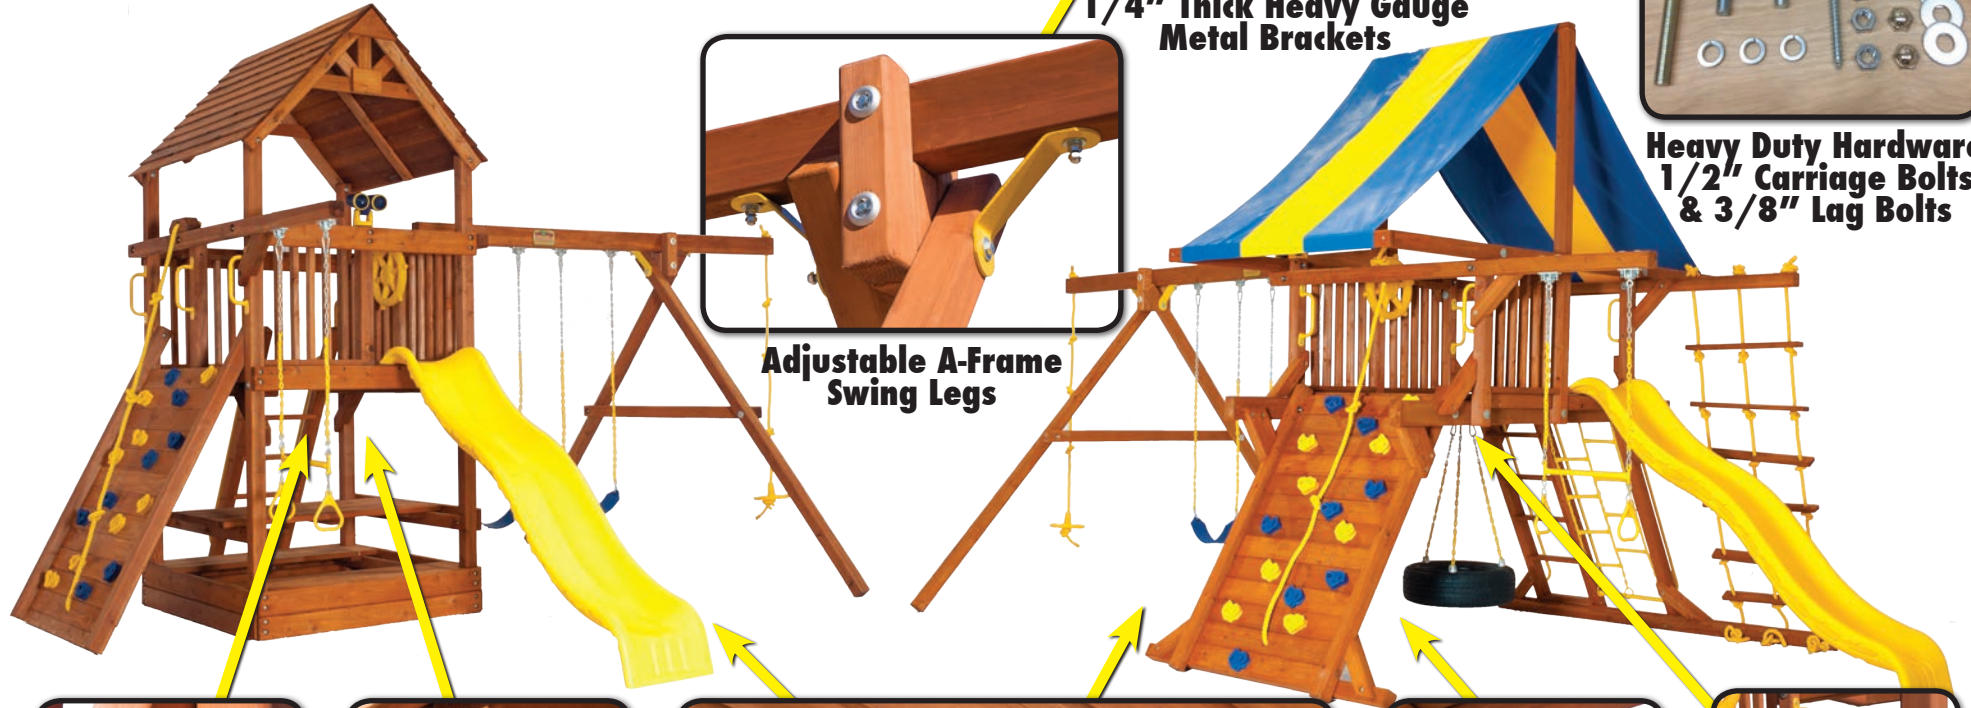

Adjustable A-Frame Swing Legs