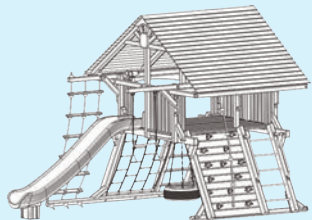

FORT

UNIQUE FEATURES

- Sandbox or Picnic Table Under Fort
- Ladder
- Rockwall Ladder
- Treehouse Panels
- Playhouse Panels

STEP 2: Choose Deck Height

5.0 DECK HEIGHT

5.5 DECK HEIGHT

6.5 DECK HEIGHT

7.4 DECK HEIGHT

STEP 3: Choose Configurations

Configuration 1

Base Playset
with Slide

Configuration 2

Add a Swing
Beam

Configuration 3

Add a Monkey
Bar

Configuration 4