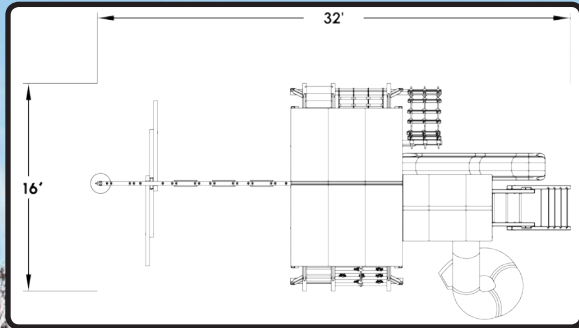

7.4 TEXAN PLAYCENTER CONFIG 5 W/TARPS

FEATURES:

28 Sq Ft Deck
Rockwall w/Rope
Tire Swing
Ext Monkey Bars
5 Ladder Handles

24 Sq Ft Ext Loft
Rope Ladder
4 Pos. Swing Beam
Loft w/Bubble Panel
Spiral Slide

Dbl Wall Scoop Slide
Trapeze w/Ring
3 Belt Swings
4 Safety Handles
Telescope

Tarp Roofs
Wood Step/Chain Combo Ladder
Rope Swing w/Disc
Binoculars
Ship's Wheel