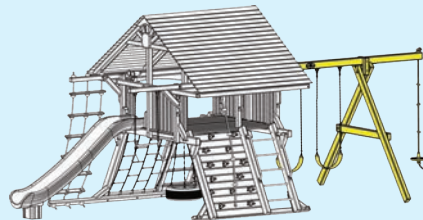

FORT

UNIQUE FEATURES

- Sandbox or Picnic Table Under Fort
- Ladder
- Rockwall Ladder
- Treehouse Panels
- Playhouse Panels

STEP 2: Choose Deck Height

5.0 DECK HEIGHT

5.5 DECK HEIGHT

6.5 DECK HEIGHT

7.4 DECK HEIGHT

STEP 3: Choose Configurations

Configuration 1

Base Playset
with Slide

Configuration 2

Add a Swing
Beam

Configuration 3

Add a Monkey
Bar

Configuration 4