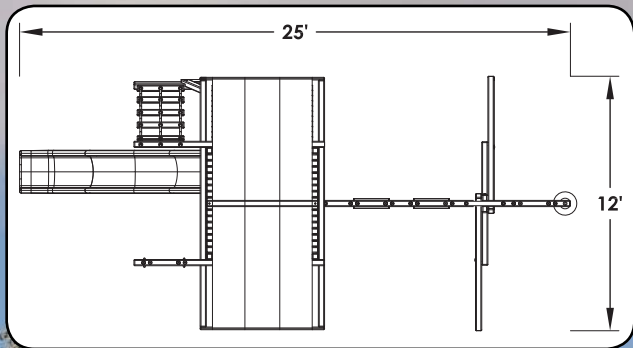

5.5 TEXAN PLAYCENTER CONFIG 2 W/TARPS

TREE FROGS SERIES

8.5 FT SWING BEAM

**10 FT
DOUBLEWALL
SCOOP SLIDE**

**5.5 FT
DECK HT**

FEATURES:

28 Sq Ft Deck
Trapeze w/Ring
Rope Swing w/Disc

Dbl Wall Scoop Slide
Wood Step/Chain Combo Ladder
4 Safety Handles

Tarp Roof
Tire Swing
3 Ladder Handles

Rockwall w/Rope
3 Pos. Swing Beam
Ship's Wheel

Rope Ladder
2 Belt Swings
Telescope