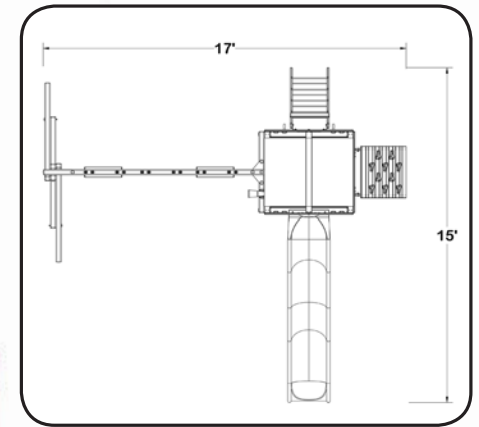

TOLUCAN FORT

FEATURES:

- 14 sq. ft. Deck
- Dbl Wall Wave Slide
- Tarp Roof
- Wooden Entry Ladder
- Rockwall
- Picnic Table
- Trapeze w/Rings
- 2 Safety Handles
- 2 Belt Swings
- 3 Pos Inside Swing Beam
- Ship's Wheel
- Telescope

**7.5 ft
Swing
Beam**

52" Deck Ht

10ft Wave Slide