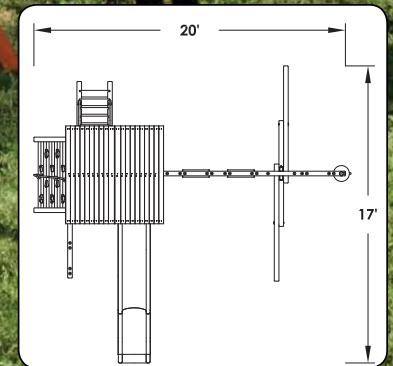

**PERFECT
FOR
PARTIES!**

**5.5 BENGAL FORT CONFIG 2
W/TARP**

FEATURES:

25 Sq Ft Deck
Picnic Table
5 Safety Handles
Dbl Wall Scoop Slide
Trapeze w/Rings
2 Ladder Handles
Wood Roof

3 Pos. Swing Beam
Ship's Wheel
Wooden Entry Ladder
2 Belt Swings
Binoculars
Rockwall w/Rope
Rope Swing w/Disc