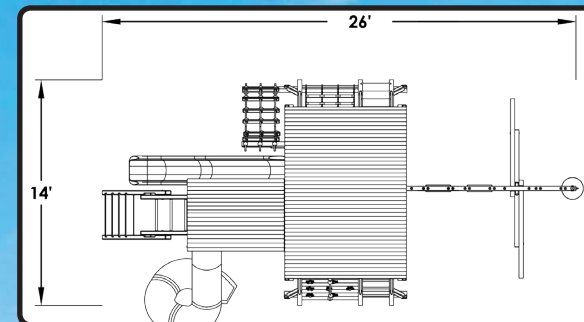

6.5 QUAD-CLIMBER PLAYCENTER CONFIG 5 W/WOOD ROOFS

FEATURES:

32 Sq Ft Deck
16 Sq Ft Loft Deck
Rope Swing w/Disc
Trapeze w/Ring

Dbl Wall Scoop Slide
Wood Step/Chain Combo Ladder
Monkey Bars
6 Ladder Handles

Wood Roofs
Tire Swing
Loft w/Bubble Panel
Ship's Wheel

Rockwall w/Rope
3 Pos. Swing Beam
Dlx. Spiral Slide
Telescope

Rope Ladder
2 Belt Swings
4 Safety Handles
Binoculars