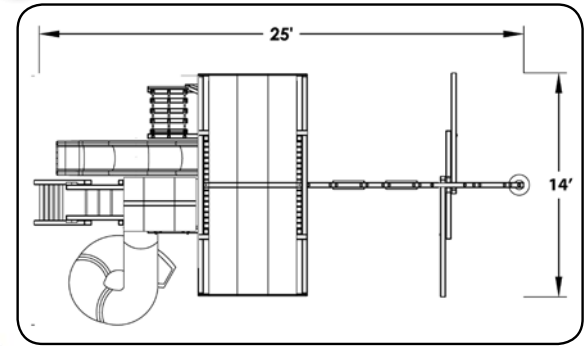

5.5 JAGUAR PLAYCENTER CONFIG 5

FEATURES:

- 28 Sq Ft Deck
- 16 Sq. Ft. Loft Deck
- Tire Swing
- Belt Swings
- 4 Safety Handles
- Rope Swing w/Disc

- Dbl Wall Scoop Slide
- Wood Step/Chain Combo Ladder
- Trapeze w/Rings
- Monkey Bars
- 5 Ladder Handles
- Ship's Wheel & Telescope

- Tarp Roofs
- Rockwall w/Rope
- 3 Pos. Swing Beam
- Loft w/Bubble Panel
- Binoculars
- Spiral Slide