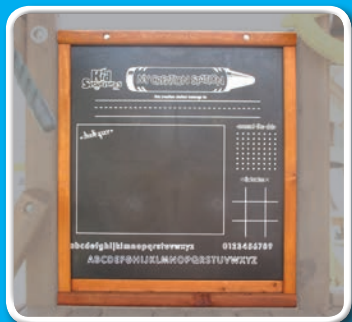

Chalkboard Panel