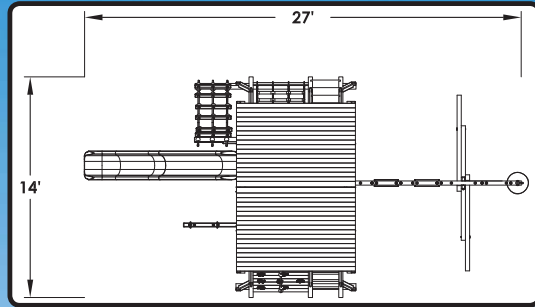

6.5 QUAD-CLIMBER PLAYCENTER CONFIG 2 FULLY ENCLOSED

**6.4 QUAD-CLIMBER PLAYCENTER
CONFIG 5 W/WOOD ROOF**