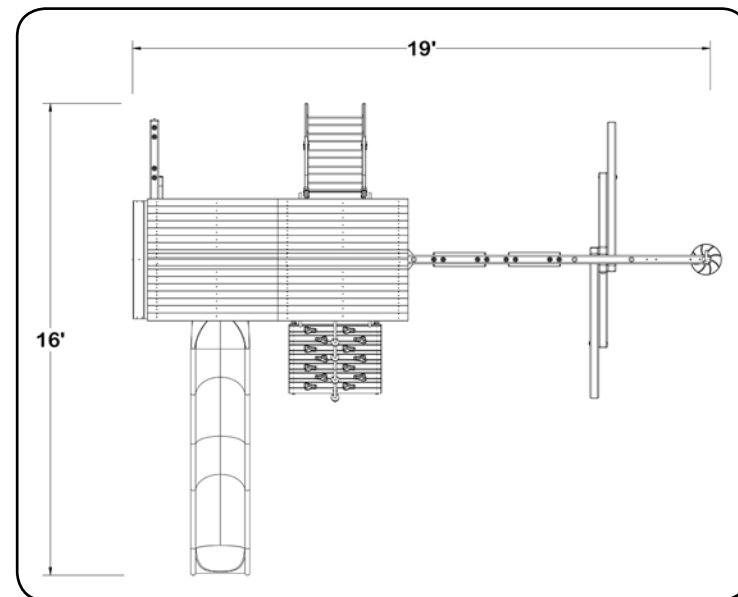

RAINFOREST COTTAGE

NEW!
FOR 2016

FEATURES:

Dbl Wall Wave Slide	2 Belt Swings
Wooden Entry Ladder	Rope Swing w/Disc
2 ladder handles	4 safty Handles
Wood Roofs w/Chimney	Rockwall w/Rope
Picnic Table	Trapeze w/Rings
3 Pos Swing Beam