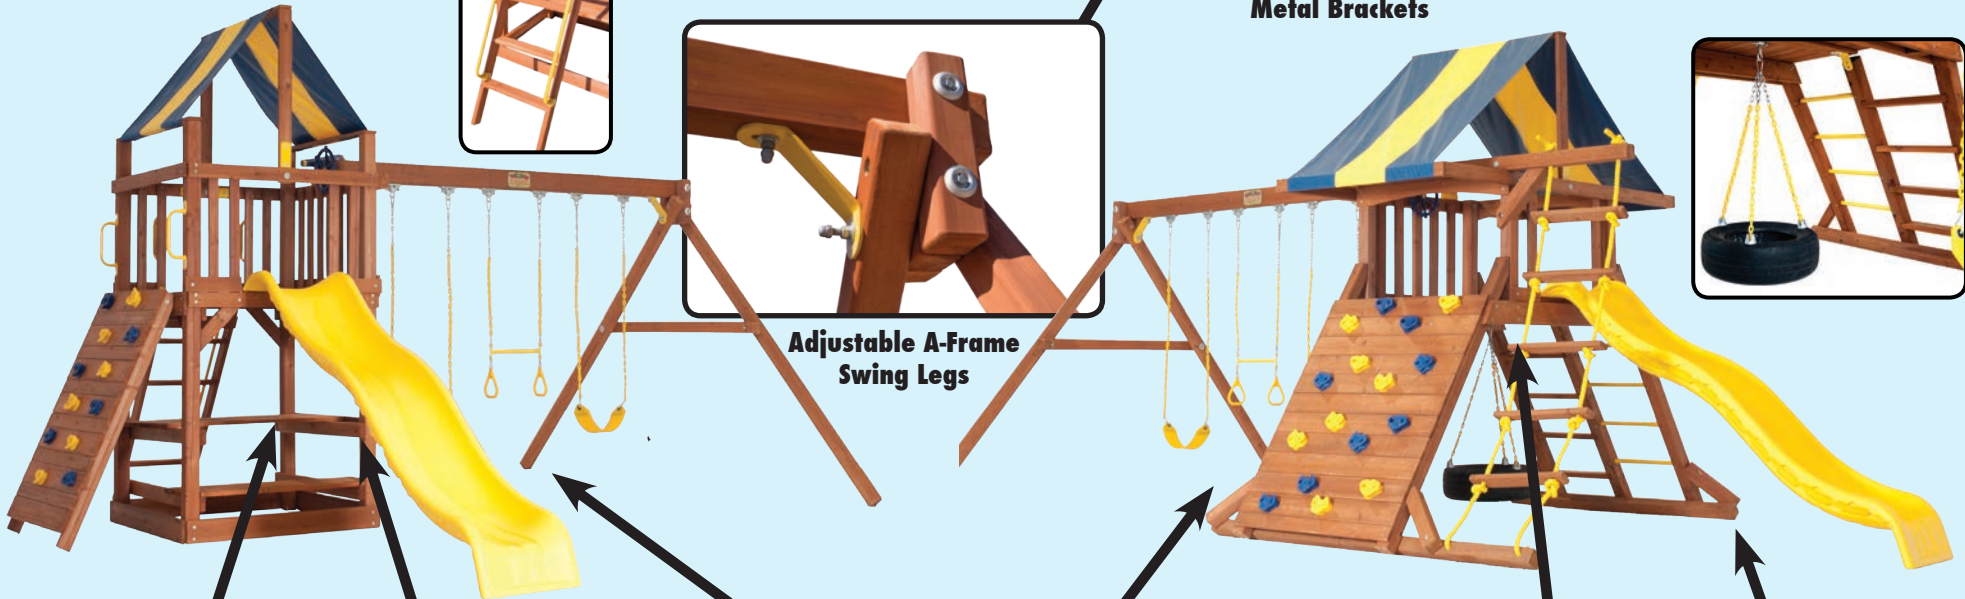

The Jaguar Series is a safe, fun, quality built swing set that is constructed with 100% natural premium Cedar which is resistant to insects and decay. The

Jaguar Series lumber comes from certified mills that have sustainable forestry practices. It is designed for years of birthday parties; play dates; and backyard family fun. The goal of the Jaguar Series is to have the best-built swing set with abundant play features at an affordable budget-friendly price without sacrificing quality in lumber, slides, and hardware.

Economical - Offering More Play Value For Your Dollar
Expandable - Add Options As The Kids Grow
Exceptional Construction - Unmatched Quality For The Value

Heavy Duty Hardware

1/4" Thick Heavy Gauge Metal Brackets

Adjustable A-Frame Swing Legs

Ladder Bracket

Superior Supports

Spacious Decks

Dual Bolt Construction

Solid 4x4 Bracing

Naturally Rot Deterrent & Free of Chemicals Preservers

Jaguar Fort & Playcenters

Massive Big Beam Construction
Modular - Able To Grow With Your Family
More Room For Kids To Grow Into
The Most Return On Your Family Fun Investment

8 FOOT STAND-ALONE

NEW!
FOR 2016

9 FOOT STAND-ALONE

NEW!
FOR 2016