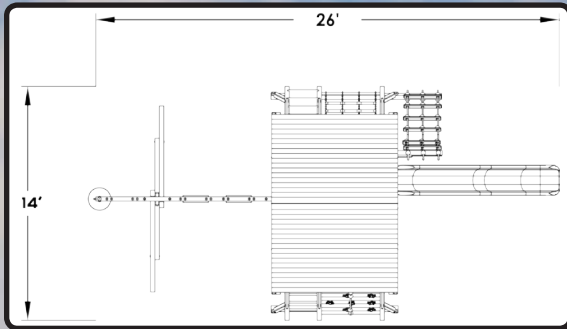

6.5 TEXAN PLAYCENTER CONFIG 2 FULLY ENCLOSED

TREE FROGS SERIES

FEATURES:

28 Sq Ft Deck	Dbl Wall Scoop Slide	Wood Roof	Rockwall w/Rope	Rope Ladder
Trapeze w/Ring	Wood Step/Chain Combo Ladder	Treehouse Panels	Tire Swing	3 Pos. Swing Beam
2 Belt Swings	Rope Swing w/Disc	4 Safety Handles	3 Ladder Handles	Ship's Wheel & Telescope