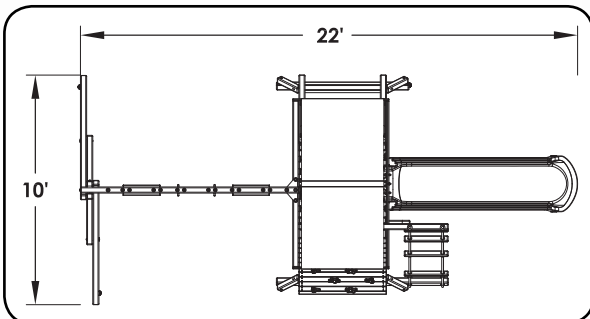

**7.5 ft
Swing
Beam**

**52"
Deck Height**

10ft Wave Slide

VISIT OUR WEBSITE AT WWW.TREEFROGSSWINGSETS.COM

PARROT ISLAND PLAYCENTER

FEATURES:

- 24 Sq Ft Deck
- Wood Step/Rung Combo Ladder
- Tire Swing
- 2 Belt Swings
- 3 Ladder Handles