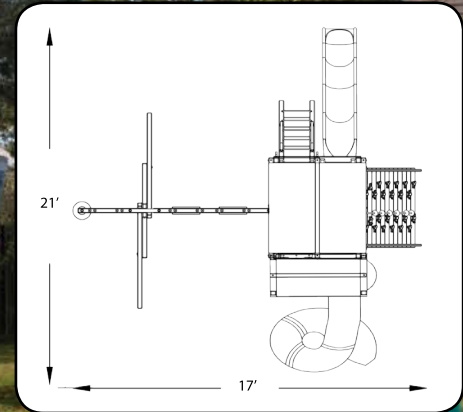

PARROT ISLAND FORT W/LOFT TOWER & SPIRAL SLIDE

PARROT ISLAND FORT W/LOFT TOWER & SPIRAL SLIDE

JAGUAR SERIES

FEATURES:

20 Sq Ft Deck
Tarp Roofs
Wooden Entry Ladder
Picnic Table
Tic Tac Toe Panel

2 Belt Swings
4 Safety Handles
Loft Tower
Ship's Wheel
Chalkboard Panel

Dbl Wall Wave Slide
16 Sq. Ft. Loft Deck
Rockwall w/Rope
3 Pos. Swing Beam

Trapeze w/Rings
4 Ladder Handles
Spiral Slide
Telescope