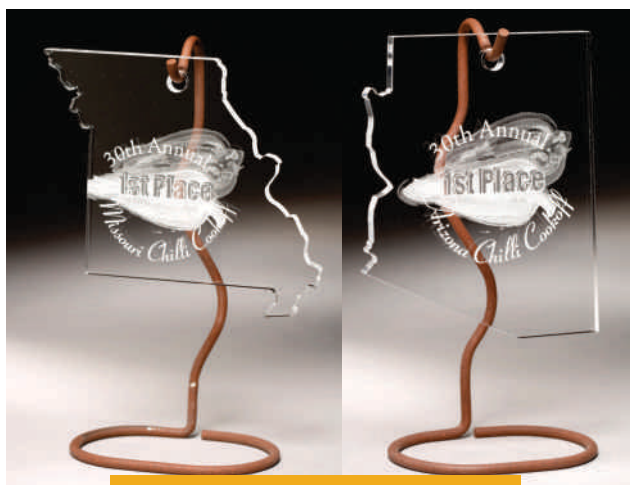

HANGING DIAMOND

SIZES: 10" 10" WHAD10AC
THICKNESS: 3/8"
SHOWN WITH WIRE HOLDER A

WIRE STATES

WIRE STATES

SIZES: 10" 10" WHSS10AC
THICKNESS: 3/8"
SHOWN WITH WIRE HOLDER A
AVAILABLE IN MOST STATES