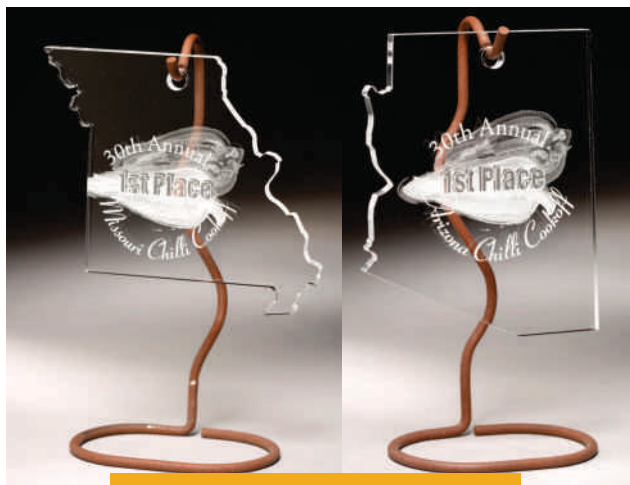

HANGING STAR

SIZES: 10" 10" WHBS10AC
 THICKNESS: 3/8"
 SHOWN WITH WIRE HOLDER B

HANGING DIAMOND

HANGING DIAMOND

SIZES: 10" 10" WHAD10AC
 THICKNESS: 3/8"
 SHOWN WITH WIRE HOLDER A

WIRE STATES

WIRE STATES

SIZES: 10" 10" WHSS10AC
 THICKNESS: 3/8"
 SHOWN WITH WIRE HOLDER A
 AVAILABLE IN MOST STATES