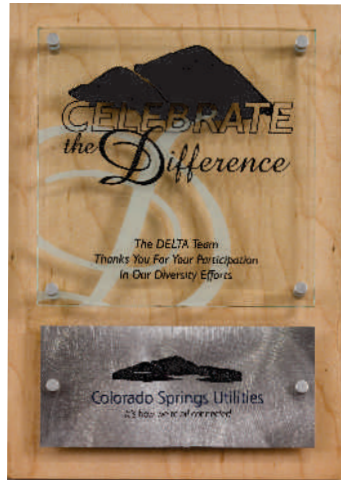

Stillwater
 FINELY CRAFTED AWARDS AND PLAQUES

PLAQUES SERIES

MARIS

MARIS 10X14" PLMA14AJ
SIZES: 10X14"
ACCENT SWIRL ALUMINUM
NATURAL MAPLE BACK
FRONT 3/8" JADE ACRYLIC

ALUMIT

ALUMIT 10X14" PLAL14AJ
SIZES: 10X14"
ACCENT SWIRL ALUMINUM
NATURAL MAPLE BACK
FRONT 3/8" JADE ACRYLIC