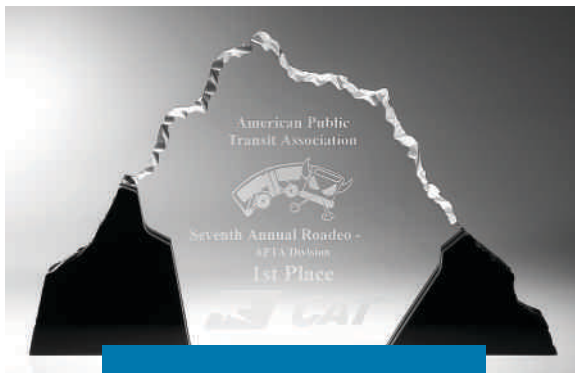

PRECIPICE

PRECIPICE

SIZES: 8", 10", 12"
THICKNESS: 3/8", 1/2", 3/4"

8" GK2Z08AC
10" GK2Z10AC
12" GK2Z12AC

TIMBERLINE

TIMBERLINE

SIZES: 10"
THICKNESS: 1/2"

10" GK6Z10AC