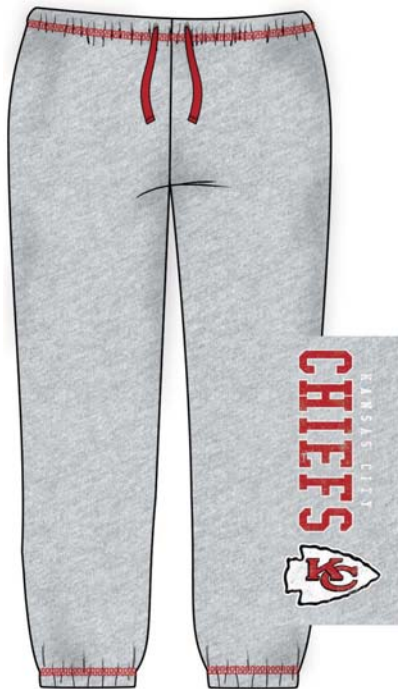

Country of Origin: Imported

Wishbone Flex

DAAF-7Y9

**PLUS
SIZES**

**WEATHERED
DEGRATION**

/ description

Team logo and name sofhand screenprint on left leg

/ attributes