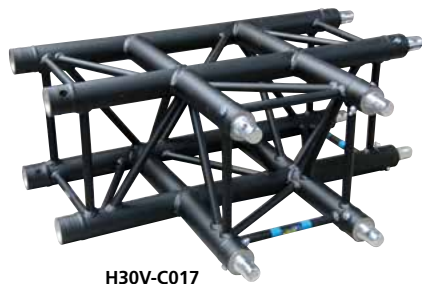

RIGGING

PROLYTE H30V MEDIUM DUTY TRUSS (square 29x29)

€

L029 silver (0,29m)	5,00
L050 silver (0,50m)	5,00
L071 silver (0,71m)	5,00
L100 silver (1m)	4,00
L200 silver (2m)	8,00
L300 silver (3m)	12,00
C003 silver 2-way corner 90°	8,00
C012 silver 3-way corner	12,00
C017 silver 3-way corner	12,00
C020 silver 4-way corner	16,00
Box corner silver (36,5cm / 50cm)	22,50

PROLYTE H30V MEDIUM DUTY TRUSS (square 29x29)

€

L029 BLACK (0,29m)	6,00
L050 BLACK (0,5m)	6,00
L071 BLACK (0,71m)	6,00
L100 BLACK (1m)	5,00
L200 BLACK (2m)	10,00
L300 BLACK (3m)	15,00
C003 BLACK 2-way corner 90°	10,00
C012 BLACK 3-way corner	15,00
C017 BLACK 3-way corner	15,00
Box corner BLACK (36,5cm / 50cm)	25,00

H30V-C017