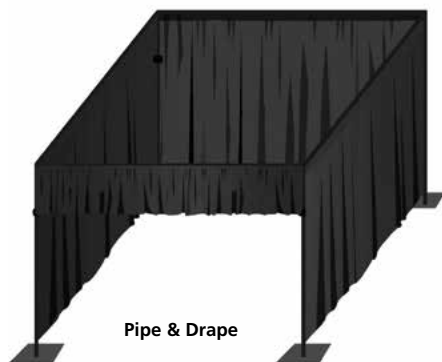

DECORATION

BACKDROP ACCESSORIES

PIPE & DRAPE (INNOVATIVE SYSTEMS)

€

Adjustable Upright 1,25 to 2,15m with base plate (46cm x 46cm / 8kg)	10,00
Adjustable Upright 1,85 to 3,05m with base plate (46cm x 46cm / 8kg)	10,00
Adjustable Upright 1,85 to 4,25m with base plate (46cm x 46cm / 8kg + sand bag 10kg)	15,00

Telescopic Drape Support / Crossbar 0,95m to 1,5m with velcro

5,00

Telescopic Drape Support / Crossbar 1,25 to 2,10m with velcro	5,00
Telescopic Drape Support / Crossbar 2,15 to 3,60m with velcro	5,00

Base Plate 46cm x 46cm / 8kg	5,00
Manfrotto G200 large sand bag 10Kg	1,50
Doughthy T61100 brace weight 13Kg TV specification with 29mm receiver	2,50

Pipe & Drape regieset (12x Upright + base / 12x crossbar / 2x black skirt 10mx1,2m)

125,00

ACCESSORIES

€

Fastco curtain weighting tube 1m (27mm)	1,00
Fastco curtain weighting tube 2m (27mm)	2,00
Fastco curtain weighting tube 3m (27mm)	3,00

H100 Track system (15m without curtains)	100,00

Microfix spring clamp for curtain	0,10
Microfix large spring clamp for curtain	0,20

Spannfix 4mm 27mm (black or white)	0,10

Pipe & Drape