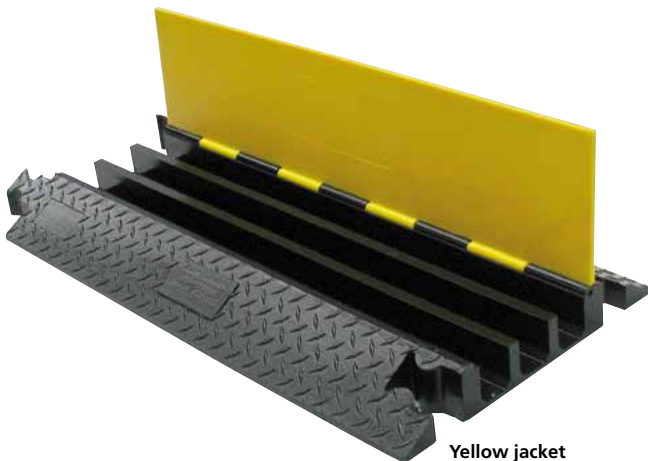

LIGHT

CABLE PROTECTION

€

Rubber carpet 3mm 0,5m x 1m (ribbled)	0,5m width	1,00
Rubber carpet 3mm 0,5m x 2m (ribbled)	0,5m width	2,00
Rubber carpet 3mm 0,5m x 3m (ribbled)	0,5m width	3,00
Rubber carpet 3mm 0,5m x 5m (ribbled)	0,5m width	5,00
Rubber carpet 3mm 0,5m x 10m (ribbled)	0,5m width	10,00
Minikit rubber carpets 3mm	0,5m width	12,00
Kit rubber carpets 3mm	0,5m width	25,00
Kit mini cable cover 11x 1m + 2x 0,5m	1-Channel	25,00
Yellow Jacket crossover 0,91m	3-Channel	15,00
Set of 6 Yellow Jacket crossover 0,91m	3-Channel	75,00

Yellow jacket