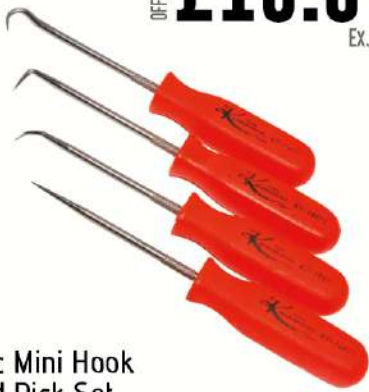

5pc Long Punch Set

- 200 mm
- Sizes: 1/8", 3/16", 1/4", 5/16", 3/8"
 - Length: 200 mm
- CODE: 562777640

LIST ~~£67.45~~
OFFER PRICE **£63.23**
EX. VAT

3pc Dominator Pry Bar Set

- Pound Thru' Shaft with Curved Tip
- Ergonomic composite handle offering comfortable secure grip
 - Sizes: 300, 430, 635 mm
- CODE: 562777510

LIST £14.90

OFFER PRICE
£13.97
EX. VAT

4pc Mini Hook and Pick Set

Orange

- Straight, 45°, 90° and hook
 - Length: 130 mm
- CODE: 562774560

LIST £14.90

OFFER PRICE
£13.97
EX. VAT

4pc Mini Hook and Pick Set