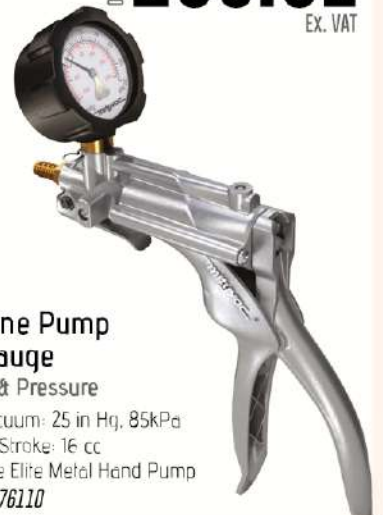

LIST ~~£23.05~~
OFFER PRICE
£21.61
EX. VAT

Relay Test Lead Kit

- Use to easily and securely connect Relay Test Jumper to a multimeter
- CODE: 562779950

Mityvac

LIST ~~£50.90~~
OFFER PRICE
£47.72

Standard Pump with Gauge
Vacuum

- Max. vacuum: 25 in Hg, 85kPa
 - Vol. per Stroke: 16 cc
 - Selectline PVC Hand Pump
- CODE: 562776140

Mityvac

LIST ~~£62.20~~
OFFER PRICE
£58.31
EX. VAT

Silverline Pump with Gauge
Vacuum & Pressure

- Max. vacuum: 25 in Hg, 85kPa
 - Vol. per Stroke: 16 cc
 - Silverline Elite Metal Hand Pump
- CODE: 562776110

LIST ~~£3.25~~
OFFER PRICE
£3.05
EX. VAT

Spark Plug Gapper

- For spark plugs from .020" to .100"
- CODE: 562779650

zippo

OFFER PRICE
£28.25
EX. VAT

Zippo Stocking Girl

Lighter Fluid
Offer: £3.15 List: £3.15
CODE: 562992550