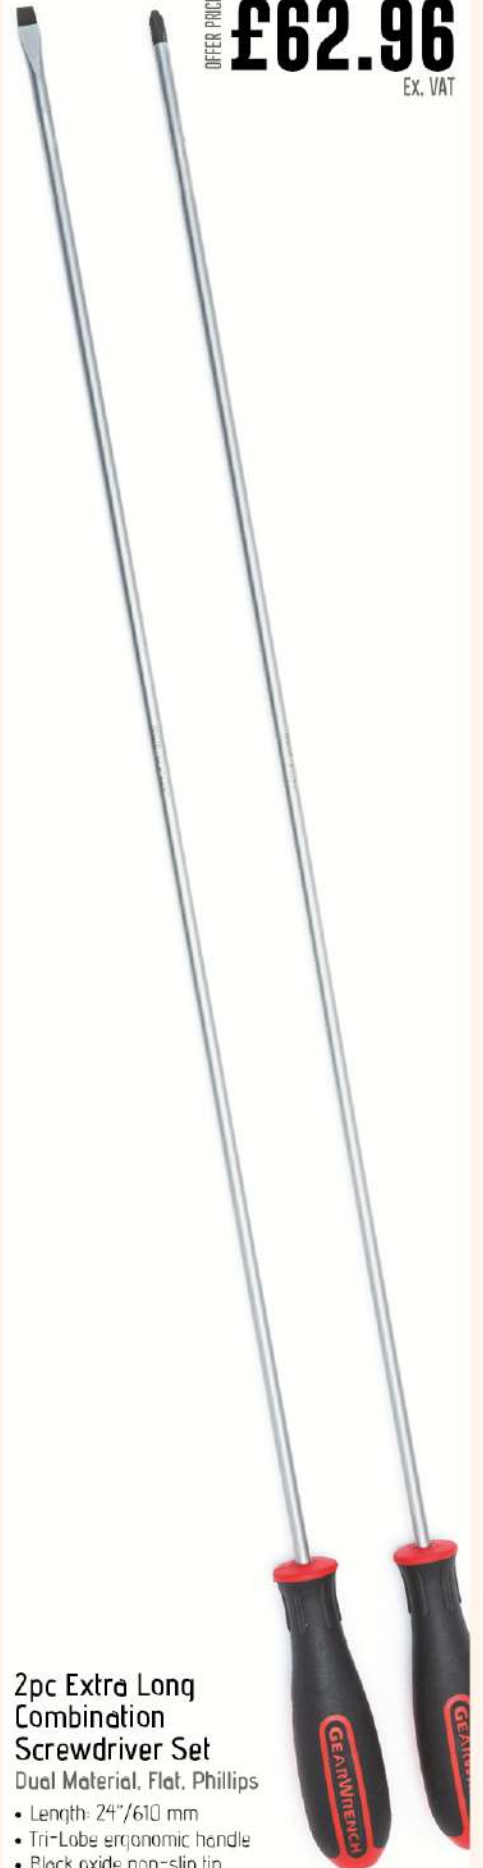

7pc Ratchet Bit Wrench Set

- Contains: (1) 25° offset wrench, (1) 25° reverse offset wrench, (1) flat wrench, and (4) bits
- CODE: 562778120

LIST ~~£2.10~~
OFFER PRICE
£1.89
EX. VAT

Screwdriver Pozi

- Size: #1 x 80 mm
- CODE: 562990330

LIST ~~£69.95~~
OFFER PRICE
£62.96
EX. VAT

2pc Extra Long Combination Screwdriver Set

- Dual Material, Flat, Phillips
 - Length: 24"/610 mm
 - Tri-Lobe ergonomic handle
 - Black oxide non-slip tip
- CODE: 574770780