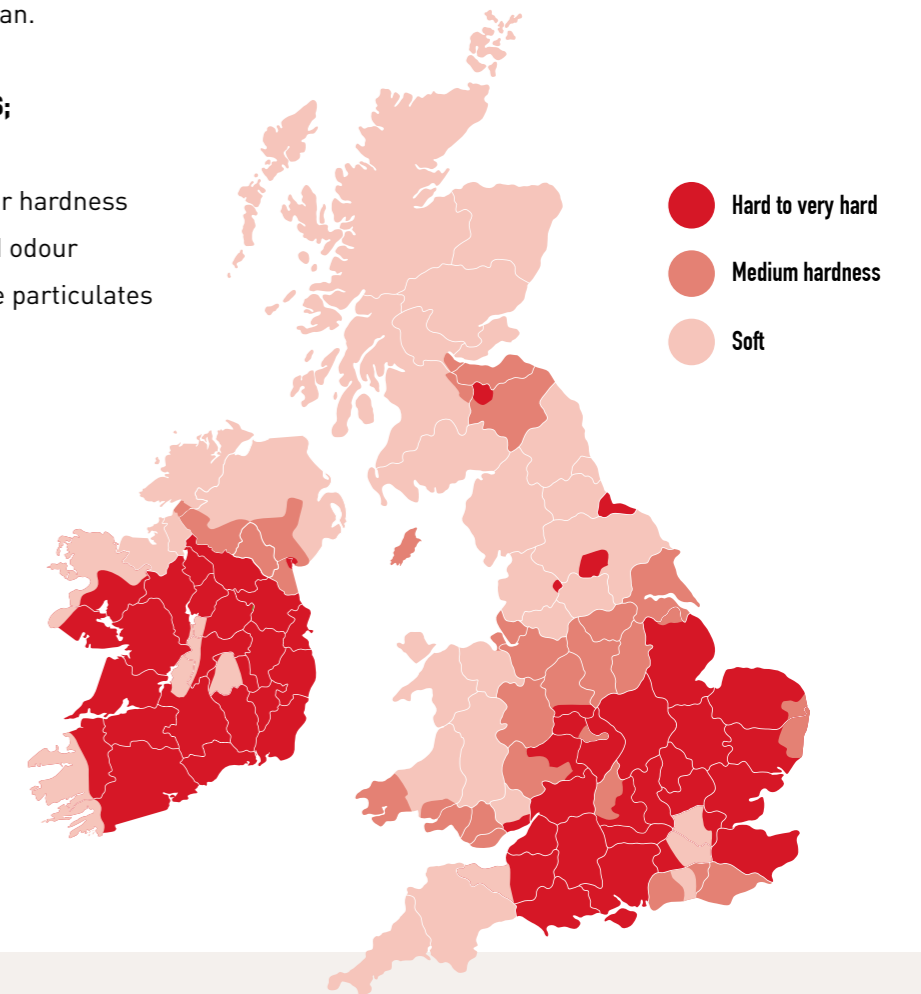

ZIP FILTERED PRODUCTS

- Scale Filter Cartridge & Installation Kit FL1100G4KIT
- Scale Filter Replacement Cartridge FL1100
- 0.2 Micron Filter Replacement Cartridge ZT402