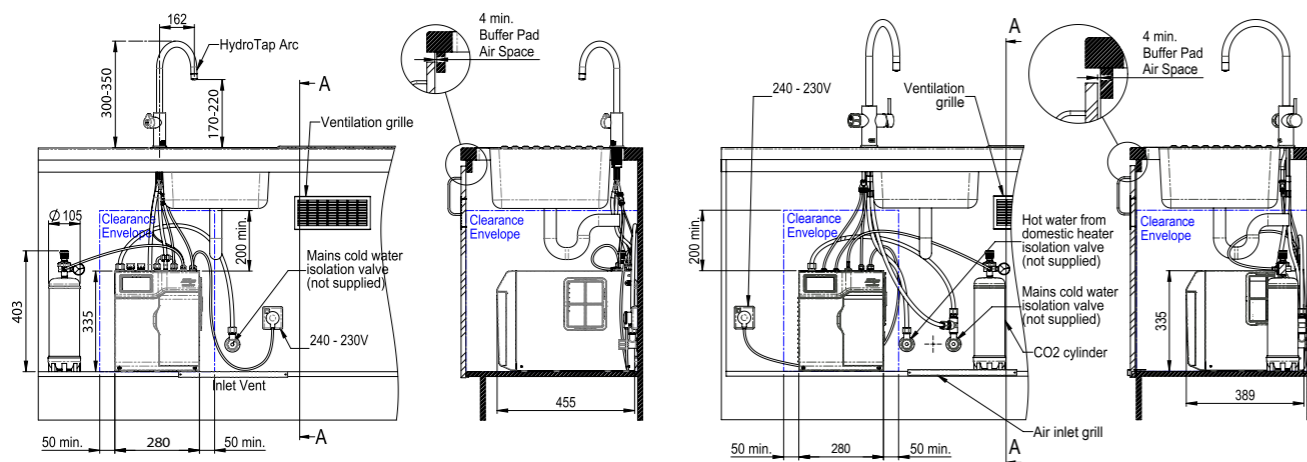

ZIP CELSIUS DESIGN RANGE

ZIP HYDROTAP® DESIGN RANGE

All codes are for Bright Chrome. If another colour is required, please quote suffix Z1 for Brushed Chrome, Z2 for Gloss Black, and Z3 for Matt Black for example HT2783Z1UK.

Model	Order Code	Boiling	Chilled	Sparkling	Ambient	W x D x H (mm)
ZIP HYDROTAP ARC						
BCS	HT2783UK	•	•	•		280 x 470 x 335
BC	HT2784UK	•	•			280 x 470 x 335
BA	HT2785UK	•			•	280 x 313 x 335
B	HT2786UK	•				280 x 313 x 335
CS	HT2787UK		•	•		280 x 389 x 335
C	HT2788UK		•			280 x 389 x 335
ZIP HYDROTAP CUBE						
BCS	HT3783UK	•	•	•		280 x 470 x 335
BC	HT3784UK	•	•			280 x 470 x 335
BA	HT3785UK	•			•	280 x 313 x 335
B	HT3786UK	•				280 x 313 x 335
CS	HT3787UK		•	•		280 x 389 x 335
C	HT3788UK		•			280 x 389 x 335
ZIP HYDROTAP ELITE*						
BCS	HT4783UK	•	•	•		280 x 470 x 335
BC	HT4784UK	•	•			280 x 470 x 335
BA	HT4785UK	•			•	280 x 313 x 335
B	HT4786UK	•				280 x 313 x 335
CS	HT4787UK		•	•		280 x 389 x 335
C	HT4788UK		•			280 x 389 x 335

HydroTap Elite available with integral font (code 90915UK). Arc and Cube available with stand alone font (code 93441UK)

ZIP CELSIUS™ DESIGN RANGE

All codes are for Bright Chrome. If another colour is required, please quote suffix Z1 for Brushed Chrome, Z2 for Gloss Black, and Z3 for Matt Black.

Model	Order Code	Boiling	Chilled	Sparkling	W x D x H (mm)
ZIP CELSIUS ARC					
B	MT2786UK	•			280 x 313 x 335
CS	MT2787UK		•	•	280 x 389 x 335
C	MT2788UK		•		280 x 389 x 335
ZIP CELSIUS CUBE					
B	MT3786UK	•			280 x 313 x 335
CS	MT3787UK		•	•	280 x 389 x 335
C	MT3788UK		•		280 x 389 x 335

Zip Celsius requires both a hot and cold water supply for connection

ZIP HYDROTAP DESIGN RANGE