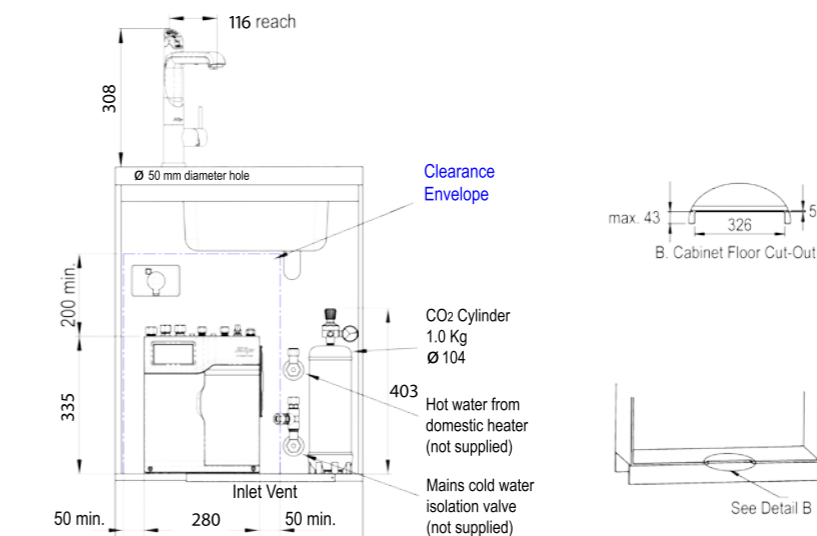

*HydroTap Classic is available with an optional integrated font and drip tray (code 90915UK), 0.2 micron replacement filter cartridge (code ZT402) and replacement CO2 cylinder (code ZT400) – see accessories table on page 22

Model	Order Code	Boiling	Chilled	Sparkling	Hot	Cold	W x D x H (mm)
ZIP HYDROTAP ALL-IN-ONE							
BCSHA Vented*	HT1789UK	•	•	•	•	•	280 x 470 x 335
BCSHA Non-vented*	HT1790UK	•	•	•	•	•	280 x 470 x 335
BCHA Vented*	HT1791UK	•	•		•	•	280 x 470 x 335
BCHA Non-vented*	HT1792UK	•	•		•	•	280 x 470 x 335

*Non-vented models should be selected when both a hot and cold water supply are available for connection

#Vented models should be selected when only a cold water supply is available for connection

Model	Order Code	Boiling	Ambient	W x D x H (mm)
ZIP MINIBOIL				
Miniboil BA Classic	HT1006UK	•	•	212 x 272 x 338

Miniboil tap also available with font. Use code 90915UK

Model	Order Code	Chilled	Sparkling	Ambient	W x D x H (mm)
ZIP CHILLTAP					
Zip ChillTap Extra CA	CT1002UK	•		•	353 x 253 x 377
Zip ChillTap C	CT1001UK	•			353 x 253 x 377

ChillTaps are available with an optional font and drip tray – see Zip accessories table

Model	Order Code	Ambient	W x D x H (mm)
ZIP FILTERTAP			
Zip FilterTap	FT1001UK	•	Nil

FilterTaps are available with an optional font and drip tray – see Zip accessories table

ZIP HYDROTAP CLASSIC