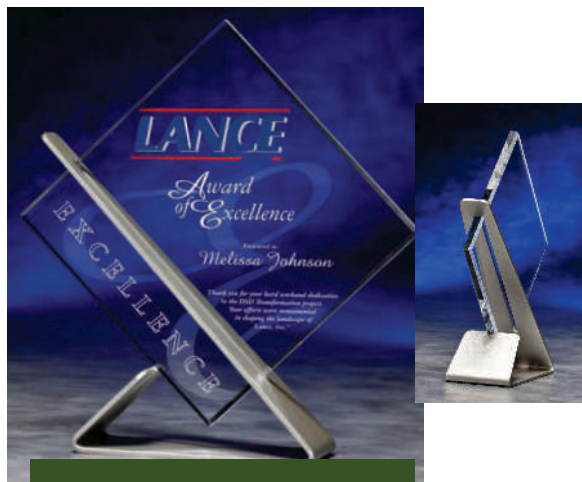

ACURA

ACURA

SIZES: 9"
THICKNESS: 3/8"
COLORS: CLEAR/SILVER METAL

9" | ACUR09