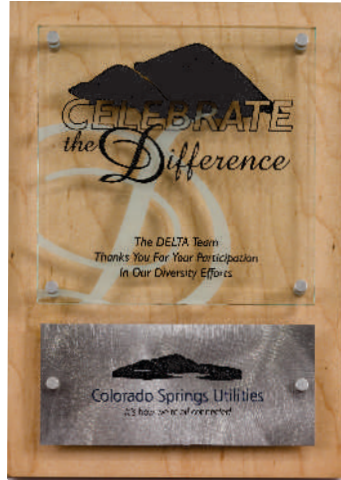

Stillwaters
 FINELY CRAFTED AWARDS AND PLAQUES

PLAQUES SERIES

MARIS

MARIS 10X14" PLMA14AJ
SIZES: 10X14"
ACCENT SWIRL ALUMINUM
NATURAL MAPLE BACK
FRONT 3/8" JADE ACRYLIC

ALUMIT

ALUMIT 10X14" PLAL14AJ
SIZES: 10X14"
ACCENT SWIRL ALUMINUM
NATURAL MAPLE BACK
FRONT 3/8" JADE ACRYLIC