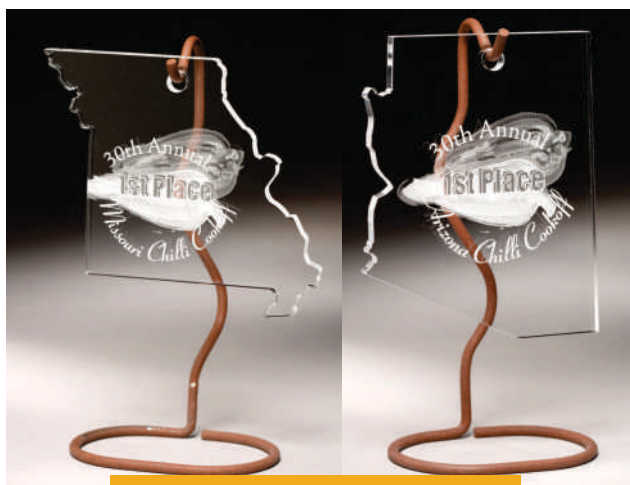

HANGING DIAMOND

SIZES: 10" 10" WHAD10AC
THICKNESS: 3/8"
SHOWN WITH WIRE HOLDER A

WIRE STATES

WIRE STATES

SIZES: 10" 10" WHSS10AC
THICKNESS: 3/8"
SHOWN WITH WIRE HOLDER A
AVAILABLE IN MOST STATES