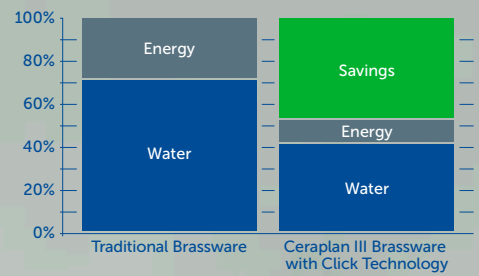

SAVE WATER & ENERGY BLUESTART TECHNOLOGY

The Ceraplan III fittings feature a unique energy saving mechanism: "BlueStart" technology. This feature helps you save water, energy and therefore money by only delivering cold water, when the tap handle is in the middle position. This clever piece of technology means avoiding unnecessarily heating up water when you turn on the tap.

The new Ceraplan III fittings also feature click technology which can help save up to 50% of water. By only opening the mixer until you feel slight resistance, you get only 5L of water per minute delivered, without any loss in the flow as the water is mixed with air as opposed to 9L/min when the mixer is fully open.