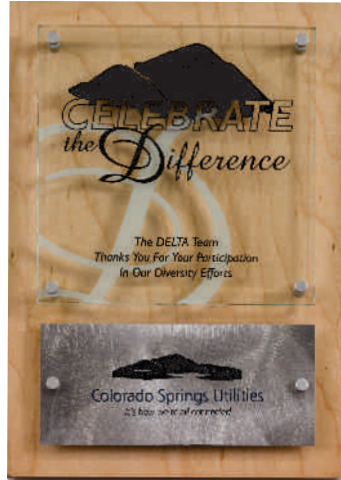

**ORPHEUS**

**ORPHEUS**      10X13 | HCPZ13AC  
 SIZES: 10X13"  
 THICKNESS: BLACK 1/4" BLACK,  
 FRONT 1/4" CLEAR  
 ACCENT HAMMERED, COPPER LAMINATE

**PLAQUES SERIES**

MARIS

**MARIS** 10X14" PLMA14AJ  
 SIZES: 10X14"  
 ACCENT SWIRL ALUMINUM  
 NATURAL MAPLE BACK  
 FRONT 3/8" JADE ACRYLIC