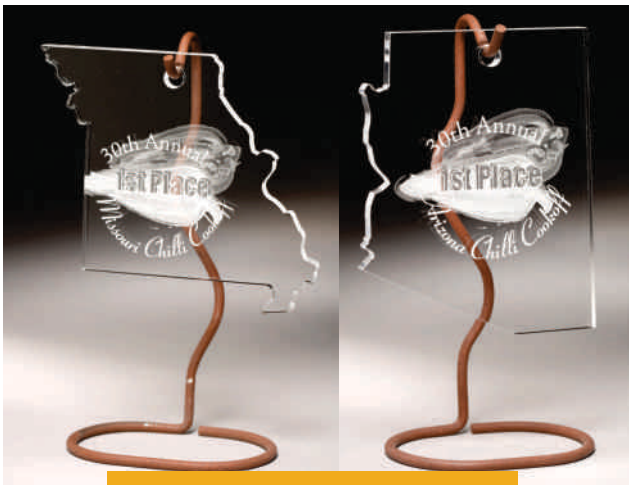

**HANGING SPHERE**

**HANGING SPHERE**

SIZES: 10" 10" WHAC10AC  
 THICKNESS: 3/8"  
 SHOWN WITH WIRE HOLDER A

**HANGING STAR**

**HANGING STAR**

SIZES: 10" 10" WHBS10AC  
 THICKNESS: 3/8"  
 SHOWN WITH WIRE HOLDER B

**HANGING DIAMOND**

**HANGING DIAMOND**

SIZES: 10" 10" WHAD10AC  
 THICKNESS: 3/8"  
 SHOWN WITH WIRE HOLDER A

**WIRE STATES**

**WIRE STATES**

SIZES: 10" 10" WHSS10AC  
 THICKNESS: 3/8"  
 SHOWN WITH WIRE HOLDER A  
 AVAILABLE IN MOST STATES