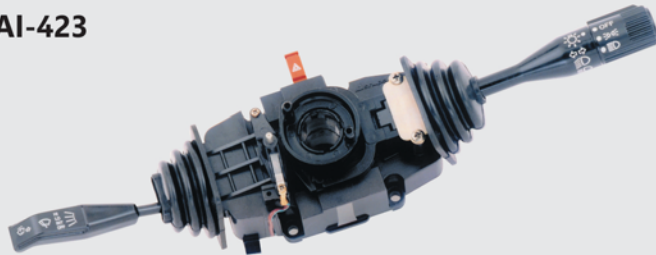

## Combination Switches

AI-487

PRODUCT NO.

AI-487

APPLICATION

Canter

PRODUCT NO.

AI-421  
AI-422

APPLICATION

Tata Ace  
Tata Magic

AI-421

AI-423

PRODUCT NO.

AI-423  
AI-424  
AI-425  
AI-426

APPLICATION

Tata Sumo  
Tata 407  
Tata 207/LCV/MCV  
Tempo Traveller  
(Force Motors)