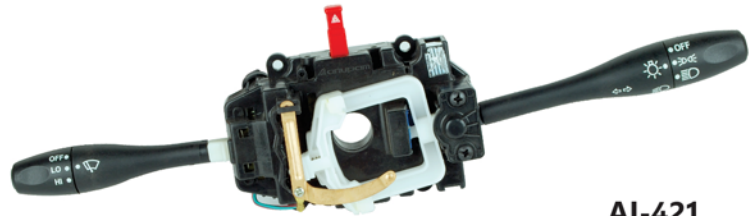

AI-421

AI-423