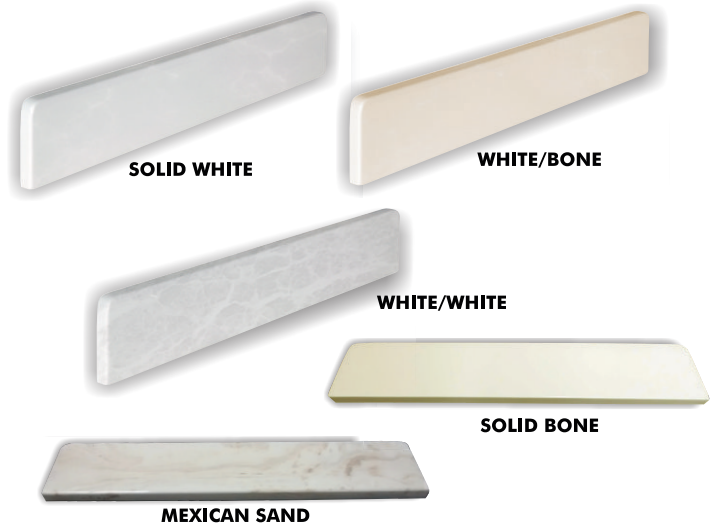

Classic 21-5/16" x 3-3/8" Granite Reversible Side Splashes

Color	Item Number	Pack
Sand Granite	58-5497	1/ea
Walnut	17-0277	1/ea
Pewter	17-1670	1/ea
Galaxy Black	17-3322	1/ea
Cappuccino	17-4565	1/ea
Arctic Stone	21-7224	1/ea

- Classic Design.
- Fits 22" vanity top.
- For vanities/sinks.