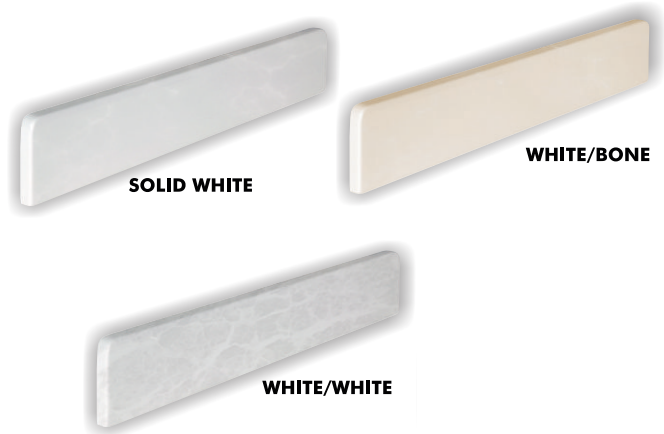

Side Splashes

18-13/16" x 3-3/8" Cultured Marble Side Splashes

Color	Type	Item Number	Pack
Solid White	Left Hand	42-7872	1/ea
Solid White	Right Hand	42-7914	1/ea
White/Bone	Left Hand	41-9564	1/ea
White/Bone	Right Hand	41-9572	1/ea
White/White	Left Hand	41-9549	1/ea
White/White	Right Hand	41-9556	1/ea

- Classic Design.
- Fits 19" vanity top.
- For vanities/sinks.

21-5/16" x 3-7/8" Cultured Marble Reversible Side Splashes

Color	Item Number	Pack
Solid White	42-7948	1/ea
White/Bone	41-9598	1/ea
White/White	41-9580	1/ea
Solid Bone	16-9530	1/ea
Mexican Sand	17-0925	1/ea

- Classic Design.
- Fits 22" vanity top.
- Reversible.
- For vanities/sinks.