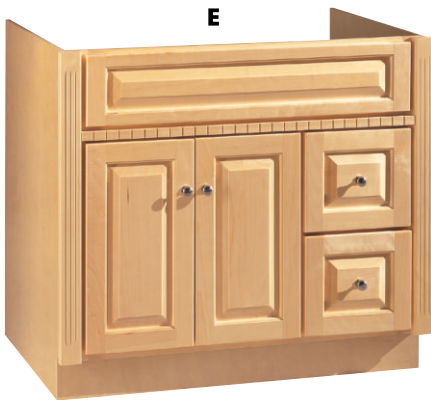

Vanity Collection

Maplewood Collection Bath/Linen Cabinets

Size	Description	Item Number	Pack
A) Easy Assembly 24" x 21" x 31-1/2"	1 Door - 2 Drawer	41-9994	1/ea
B) Easy Assembly 24" x 21" x 31-1/2"	2 Door	41-9986	1/ea
C) Easy Assembly 30" x 21" x 31-1/2"	1 Door - 2 Drawer	42-0018	1/ea
D) Easy Assembly 30" x 21" x 31-1/2"	2 Door	42-0000	1/ea
E) Easy Assembly 36" x 21" x 31-1/2"	2 Door - 2 Drawer	42-0026	1/ea
F) Easy Assembly 48" x 21" x 31-1/2"	2 Door - 4 Drawer	42-0034	1/ea
G) Easy Assembly 60" x 21" x 31-1/2"	2 Door - 4 Drawer	58-5844	1/ea

- Finish: Light Maple.
- Protective poly finish.
- Hardwood frames, doors and drawer fronts.
- Birch veneer over plywood sides.
- Dual drawer guides for superior strength and glide.
- Satin Nickel hardware.
- Self closing hinges.
- Birch finish laminated interiors.
- Cam lock construction, easy assembly.

VANITY COLLECTION

Maplewood Vanity Wall Filler Strip

18-9675 Pack 1/ea

- Dimensions: 33" x 3" x 1-1/2"
- Finish: Light Maple.
- Used for connecting multiple vanities together.
- Each filler strip has a 4 pre-mounted tack-bar on the back.
- Pre-drilled for installation.
- Screws included.

WARNING: This product can expose you to chemicals including Formaldehyde, which is known to the State of California to cause cancer. For more information go to www.P65Warnings.ca.gov/furniture.