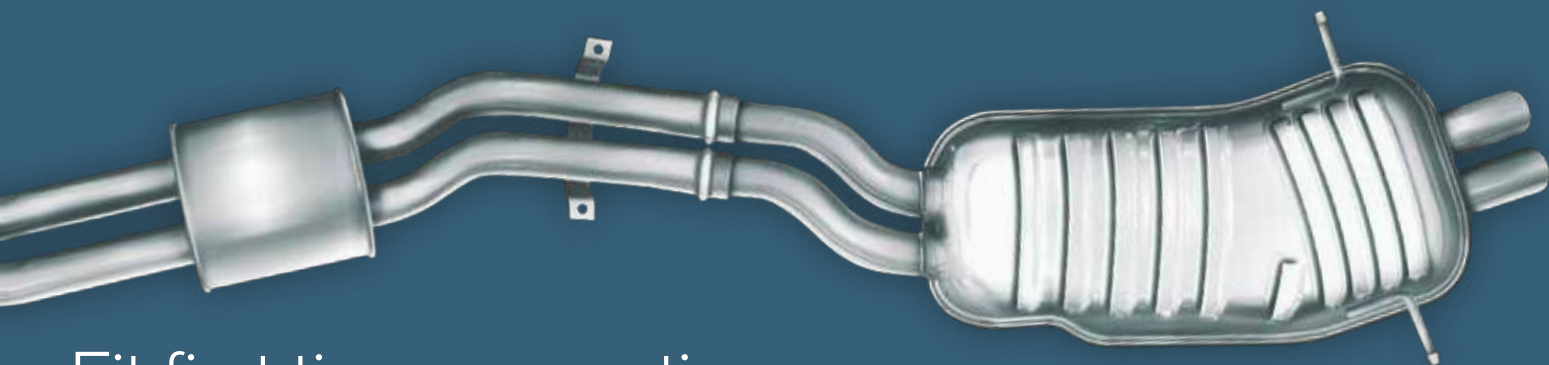

Light Commercial

Fit quality. Fit Klarius.

The largest range in the UK available from stock now!

Quality of manufacturing, materials, and product design is key to Klarius products and that's why Klarius is one of the few manufacturers to gain full type approval for its replacement exhausts, catalytic converters, diesel particulate filters. When you fit Klarius, you're fitting a true Original Equipment matching emissions product with a full three-year Warranty.

Fit first time, every time

Klarius

ANY PART FOR ANY CAR
OVER 200 BRANCHES NATIONWIDE

eUKO
CAR PARTS

Light Commercial

Ford Transit Connect 1.8TDCi 08-12

Centre

£49.99