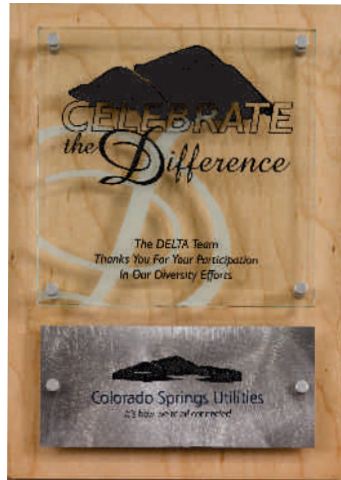

ORPHEUS

ORPHEUS 10X13 | HCPZ13AC
 SIZES: 10X13"
 THICKNESS: BLACK 1/4" BLACK,
 FRONT 1/4" CLEAR
 ACCENT HAMMERED, COPPER LAMINATE

PLAQUES SERIES

PLAQUES SERIES

MARIS

MARIS 10X14" PLMA14AJ
 SIZES: 10X14"
 ACCENT SWIRL ALUMINUM
 NATURAL MAPLE BACK
 FRONT 3/8" JADE ACRYLIC