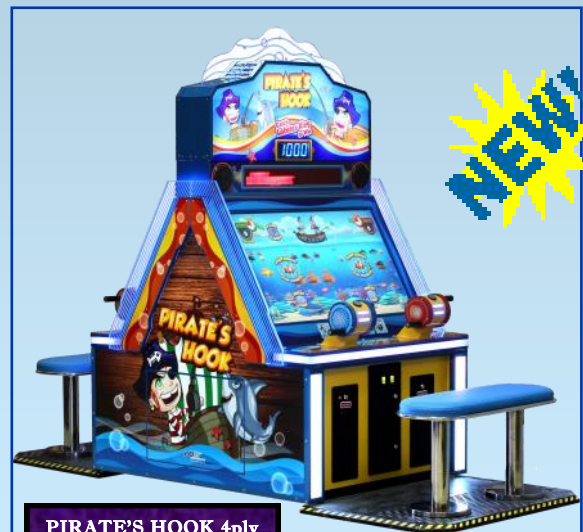

115 x 110 x 225 (h)

NEW!

EXPLOSIVE

196 x 104 x 226 (h)

BLASTER

90 x 107 x 285 (h)

NEW!

PIRATE'S HOOK 4ply

108 x 263 x 206 (h)

NEW!

Sport Games

SINK IT!
76 x 180 x 196 (h)

FAST TRACK
228 x 122 x 185(h)

ALL STAR BASKET
94 x 256 x 247 (h)

FLAME YUKON
235 x 125 x 75 (h)

TITAN
234 x 123 x 102 (h)