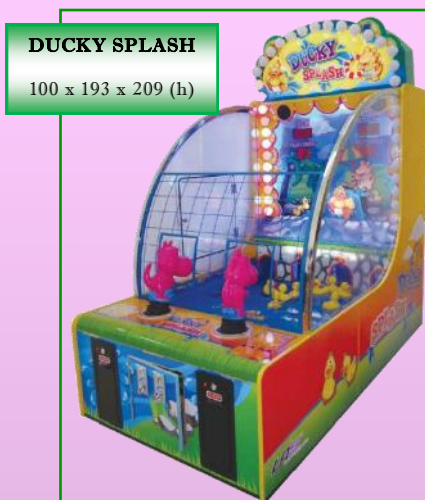

120 x 254 x 224(h)

KICKER MACHINE
c/ tickets

BOXER 6 ply
c/ tickets

70 x 110 x 220(h)

Bambini / Children Games

BIG DOG
75 x 177 x 180(h)

FRIGHT NIGHT
112 x 85 x 168 (h)

DUCKY SPLASH
100 x 193 x 209 (h)

PIG OUT
68 x 120 x 199 (h)

ARCTIC CHOMP
68 x 120 x 199 (h)

SQUIRT-A-GATOR
100 x 193 x 239 (h)

CHAMELEON PARADIZE
134 x 83 x 299(h)

SHARKY'S TREASURE
70 x 190 x 216(h)

Bambini / Children Games

MUSIC HIT
c/ ticket dispenser
73 x 51 x 135 (h)

BABY AIR HOCKEY
157 x 99 x 69 (h)

ROCK'N'BALL
80 x 200 x 208 (h)

CRAZY FROG MINI
c/ ticket dispenser
60 x 49 x 98 (h)

OPERATION
74 x 168 x 122 (h)

MINI KICKER
75 x 97 x 90 (h)

POPCORN
67 x 122 x 169(h)

LA FATTORIA
154 x 275 x 278 (h)