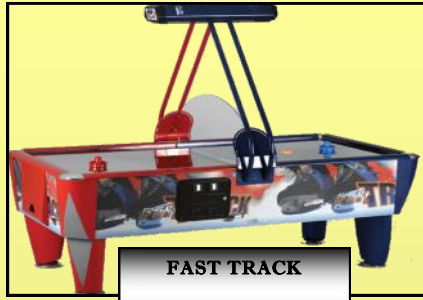

115 x 110 x 225 (h)

NEW!

EXPLOSIVE

196 x 104 x 226 (h)

BLASTER

90 x 107 x 285 (h)

NEW!

PIRATE'S HOOK 4ply

108 x 263 x 206 (h)

NEW!

Sport Games

SINK IT!
76 x 180 x 196 (h)

FAST TRACK
228 x 122 x 185(h)

ALL STAR BASKET
94 x 256 x 247 (h)

FLAME YUKON
235 x 125 x 75 (h)

TITAN
234 x 123 x 102 (h)