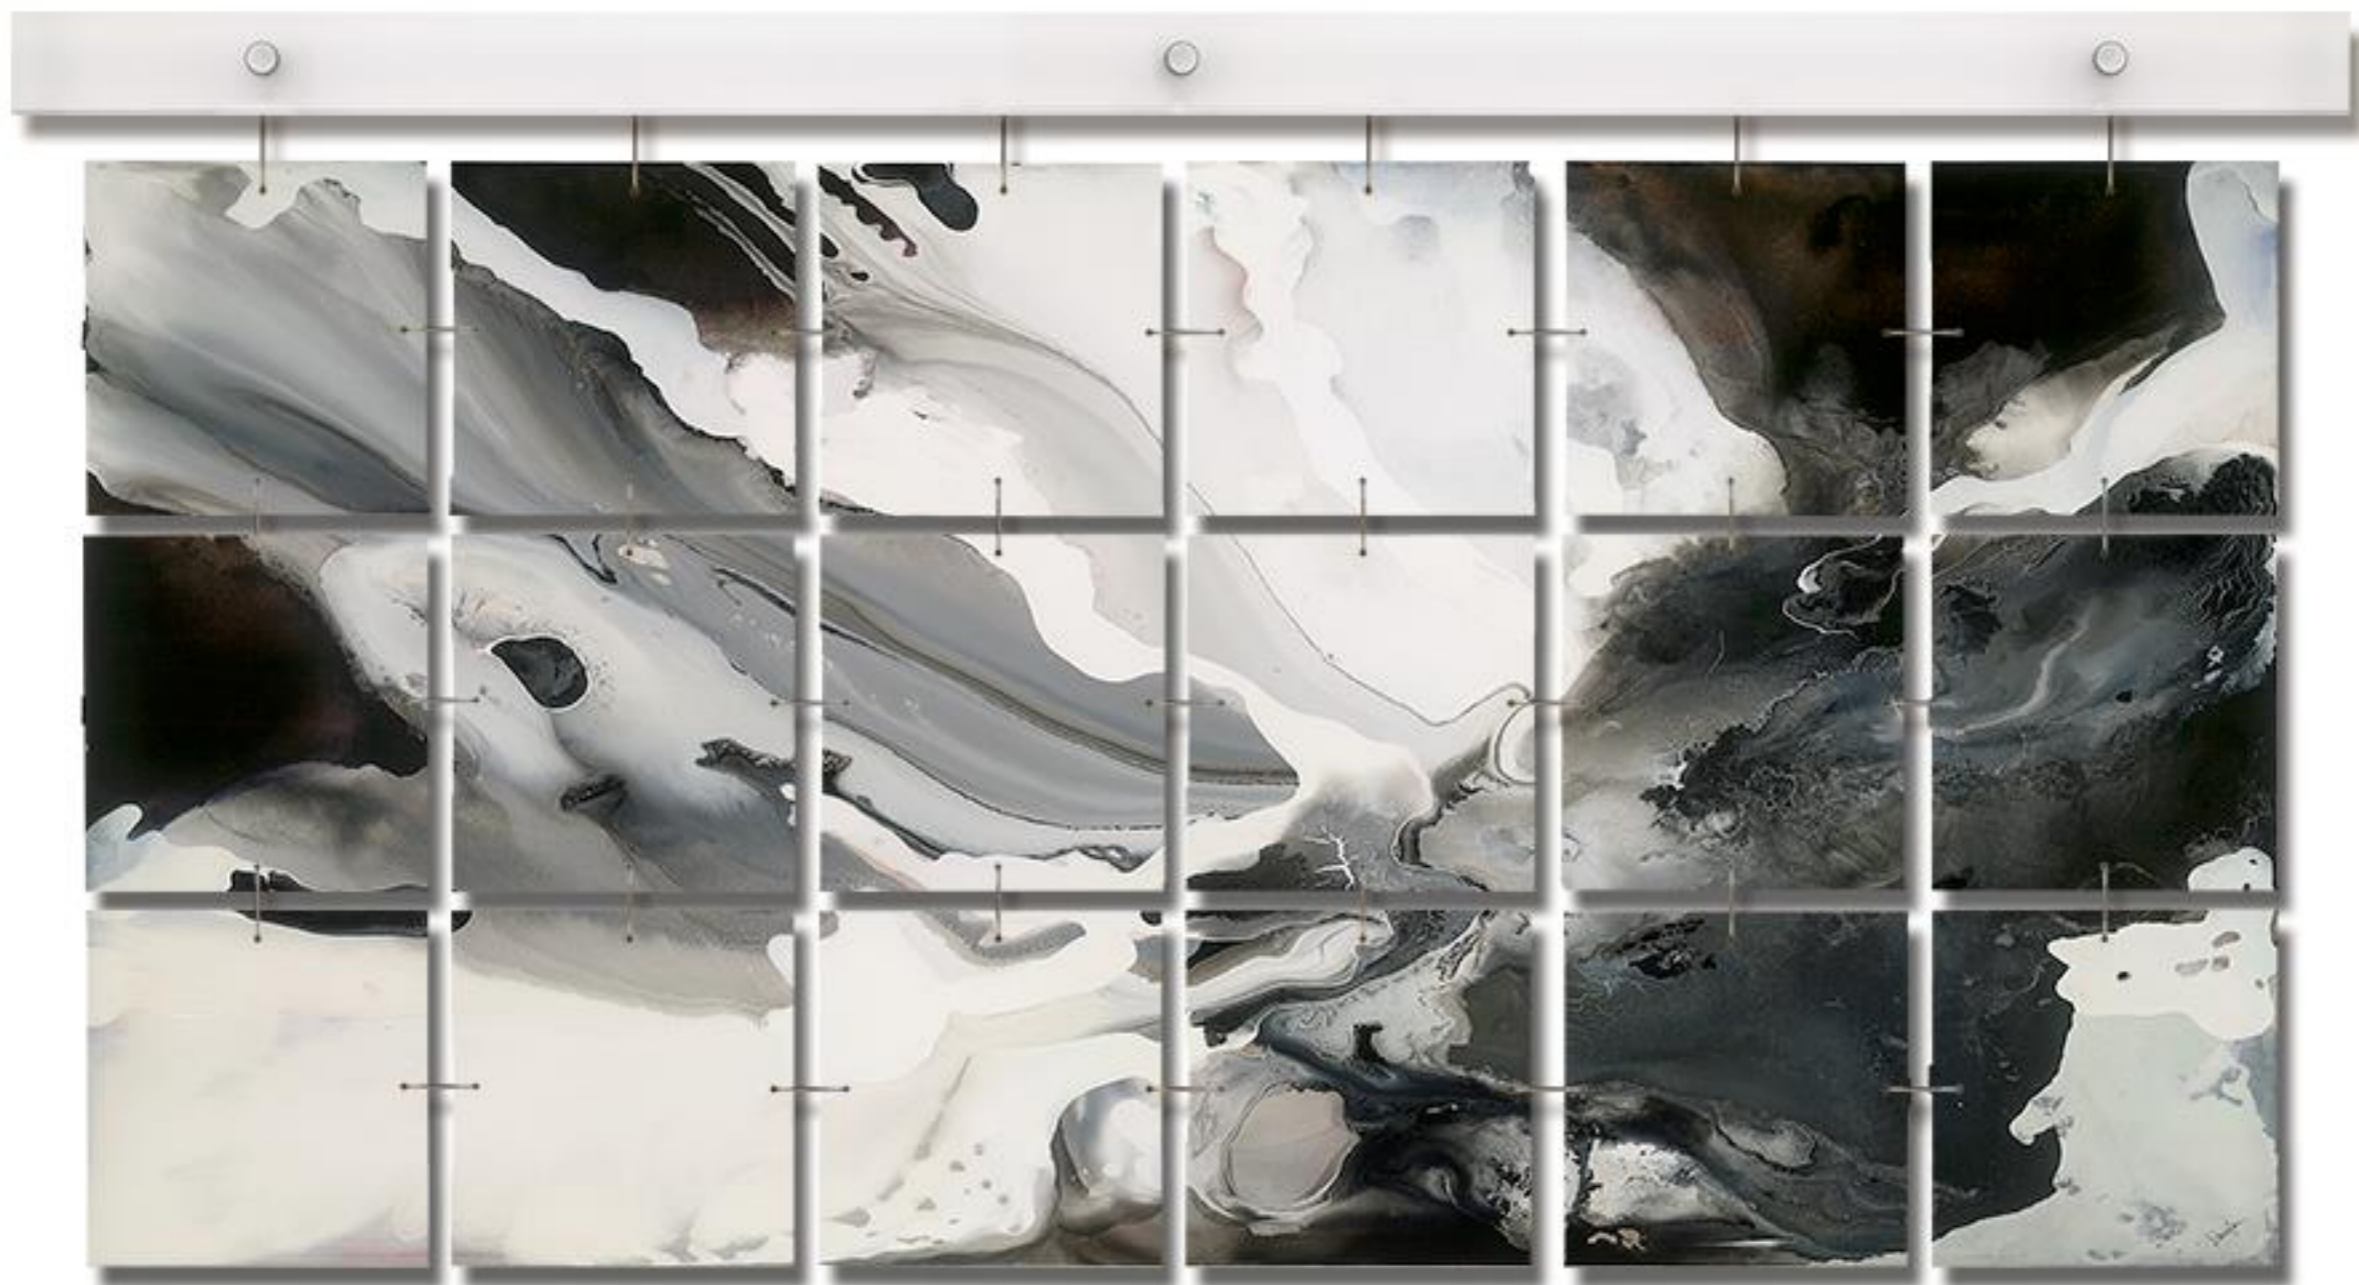

Outflow

VHF16-741-A36S

Medium: Fine Art Print on Acrylic

Tile Size: 10 x 10 each

Overall Size: 36 x 70 x 3.5

©Phoenix Art Group, Inc.