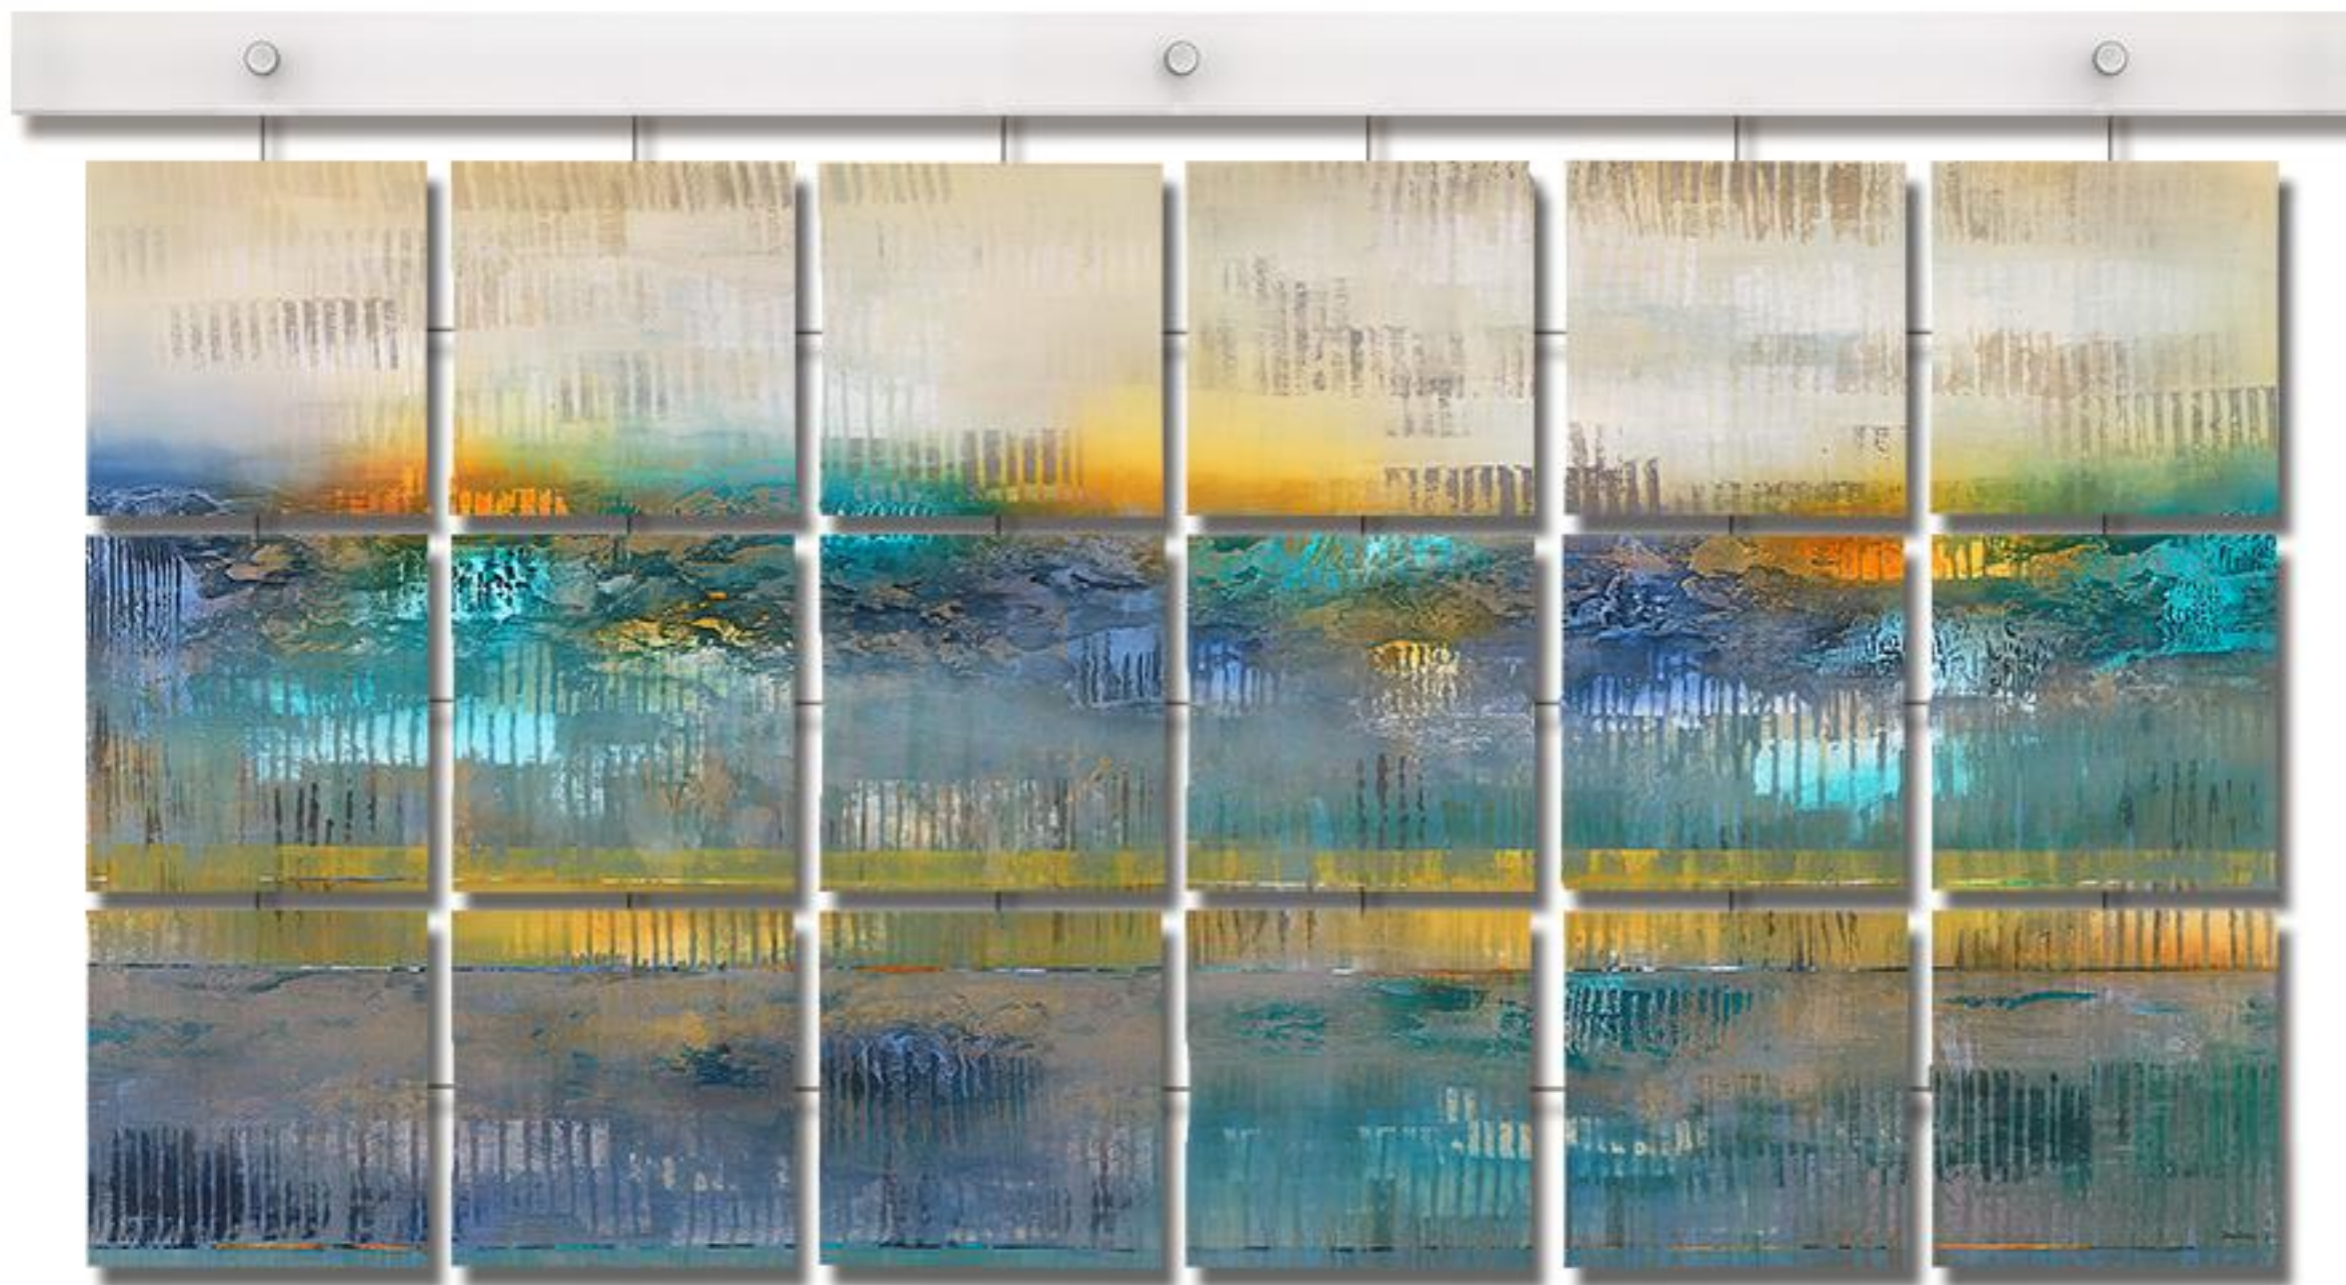

Sublime Significance

VHS17-019A36S

Medium: Fine Art Print on Acrylic

Tile Size: 10 x 10 each

Overall Size: 36 x 70 x 3.5

©Phoenix Art Group, Inc.