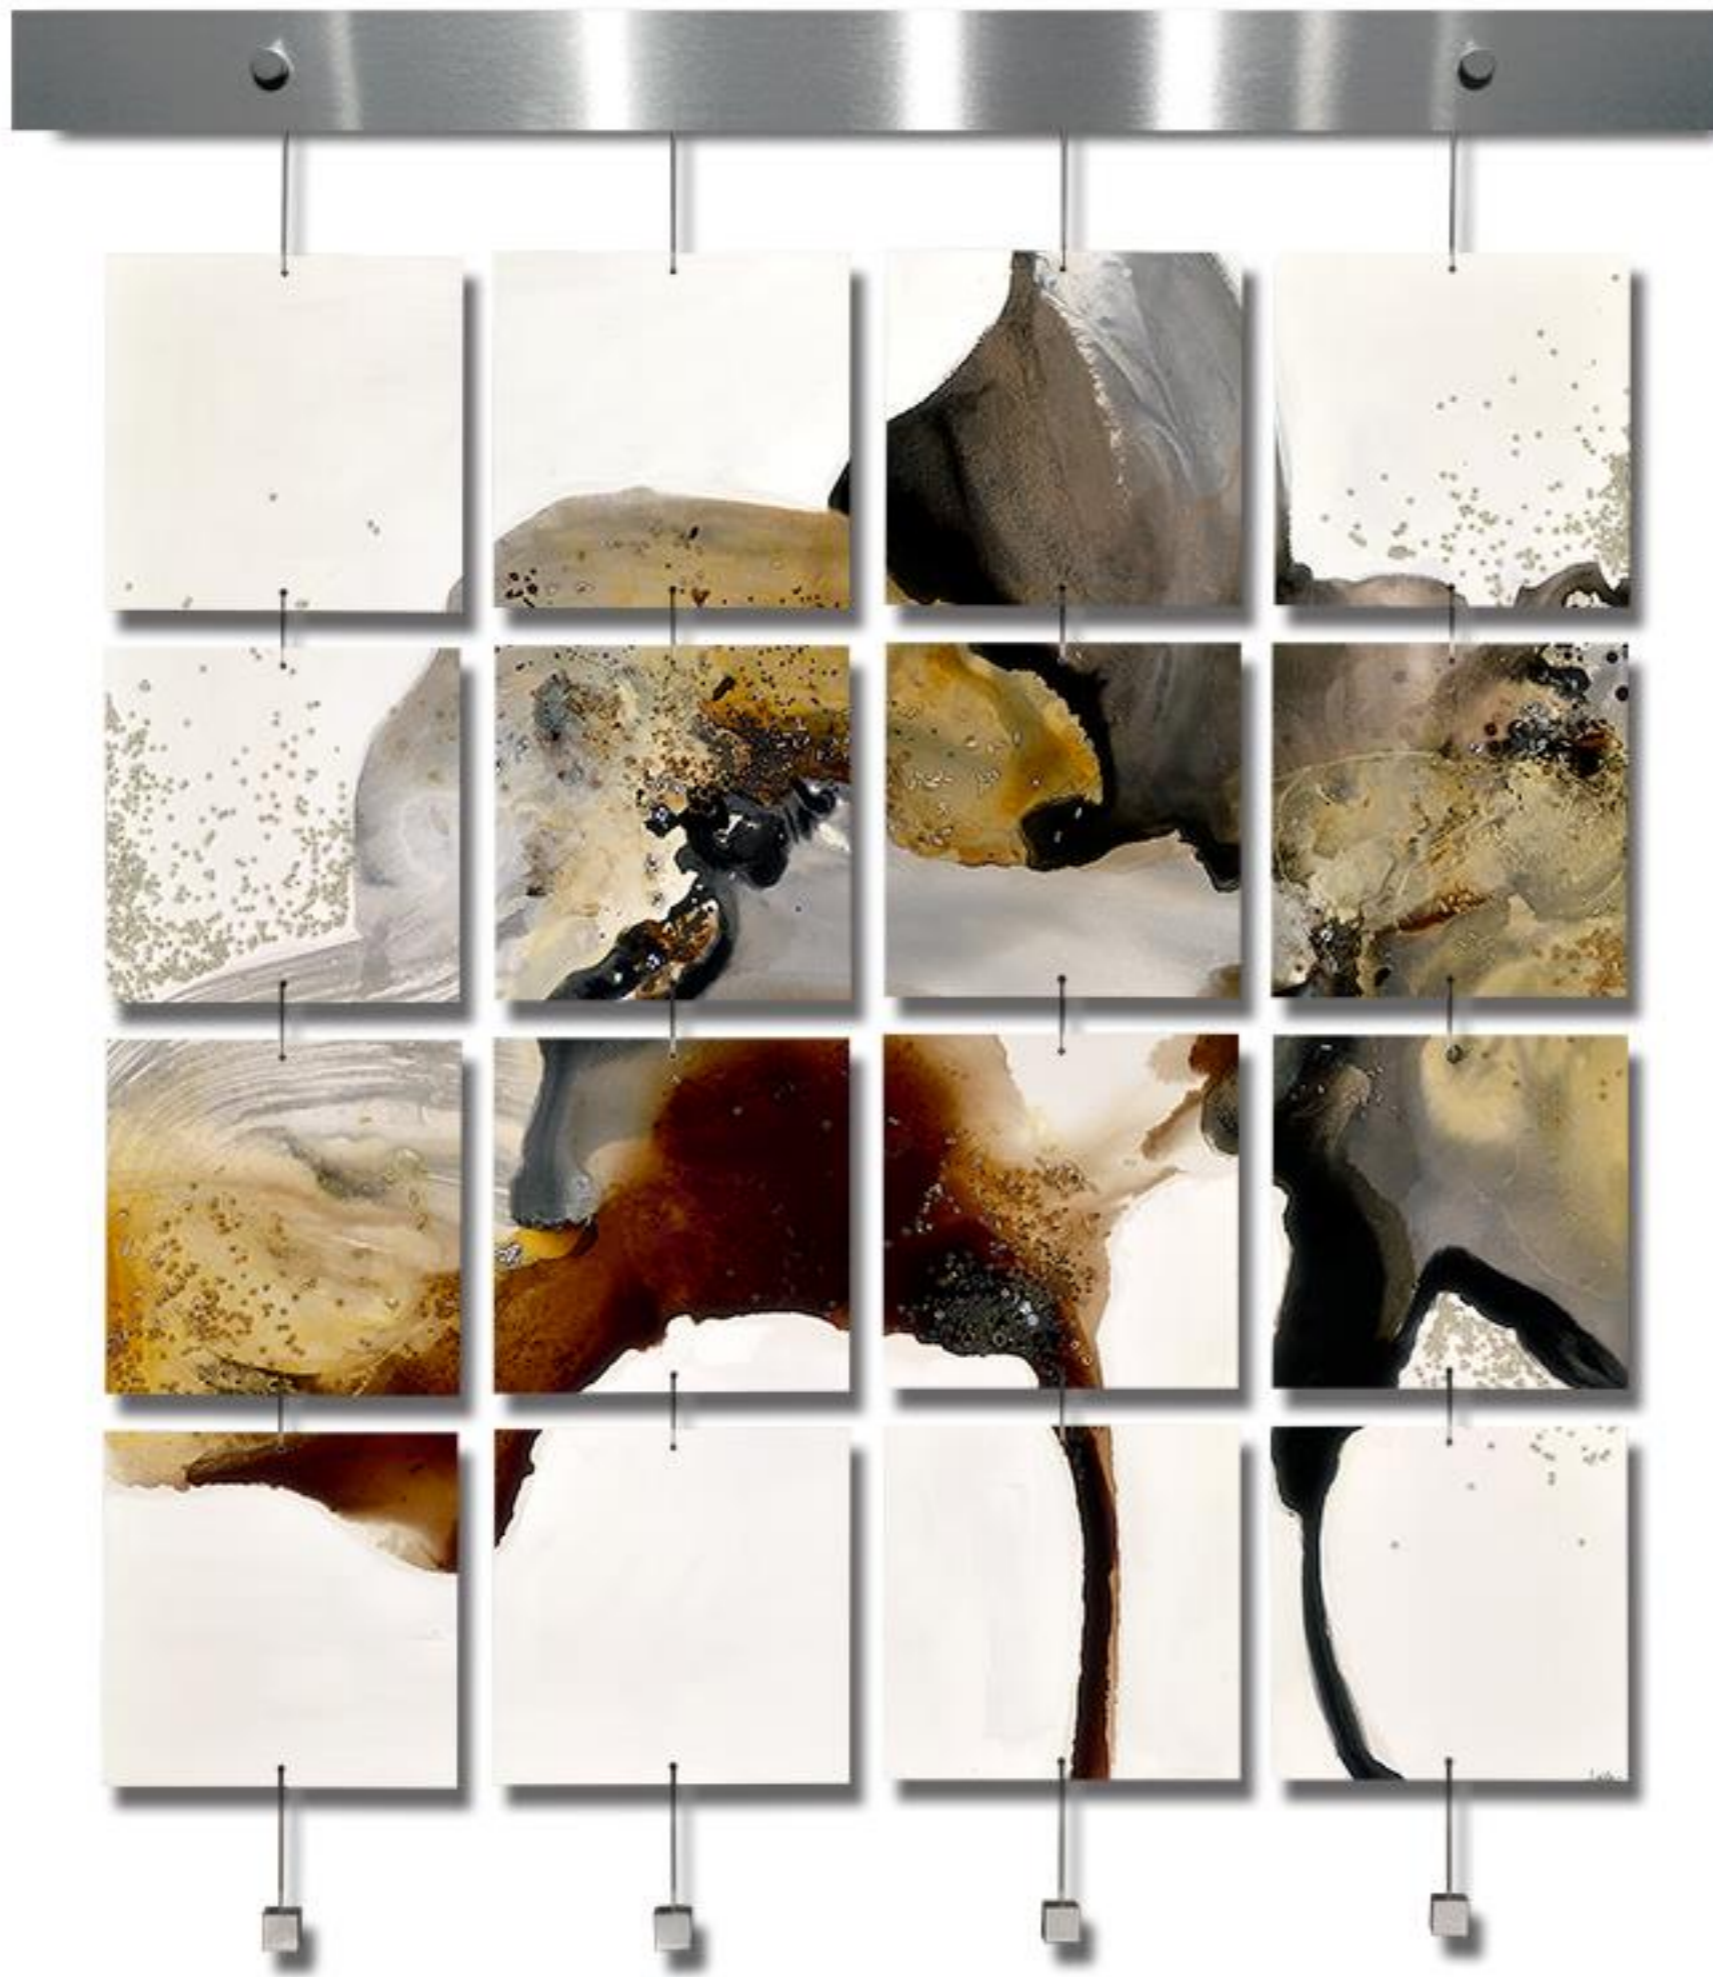

Douglas

Bridges to Cross

VHF12-082-A44B

Medium: Fine Art Print on Acrylic

Tile Size: 10 x 10

Image Area: 43 x 43

Overall Size: 54.5 x 48 x 3.5

©Phoenix Art Group, Inc.