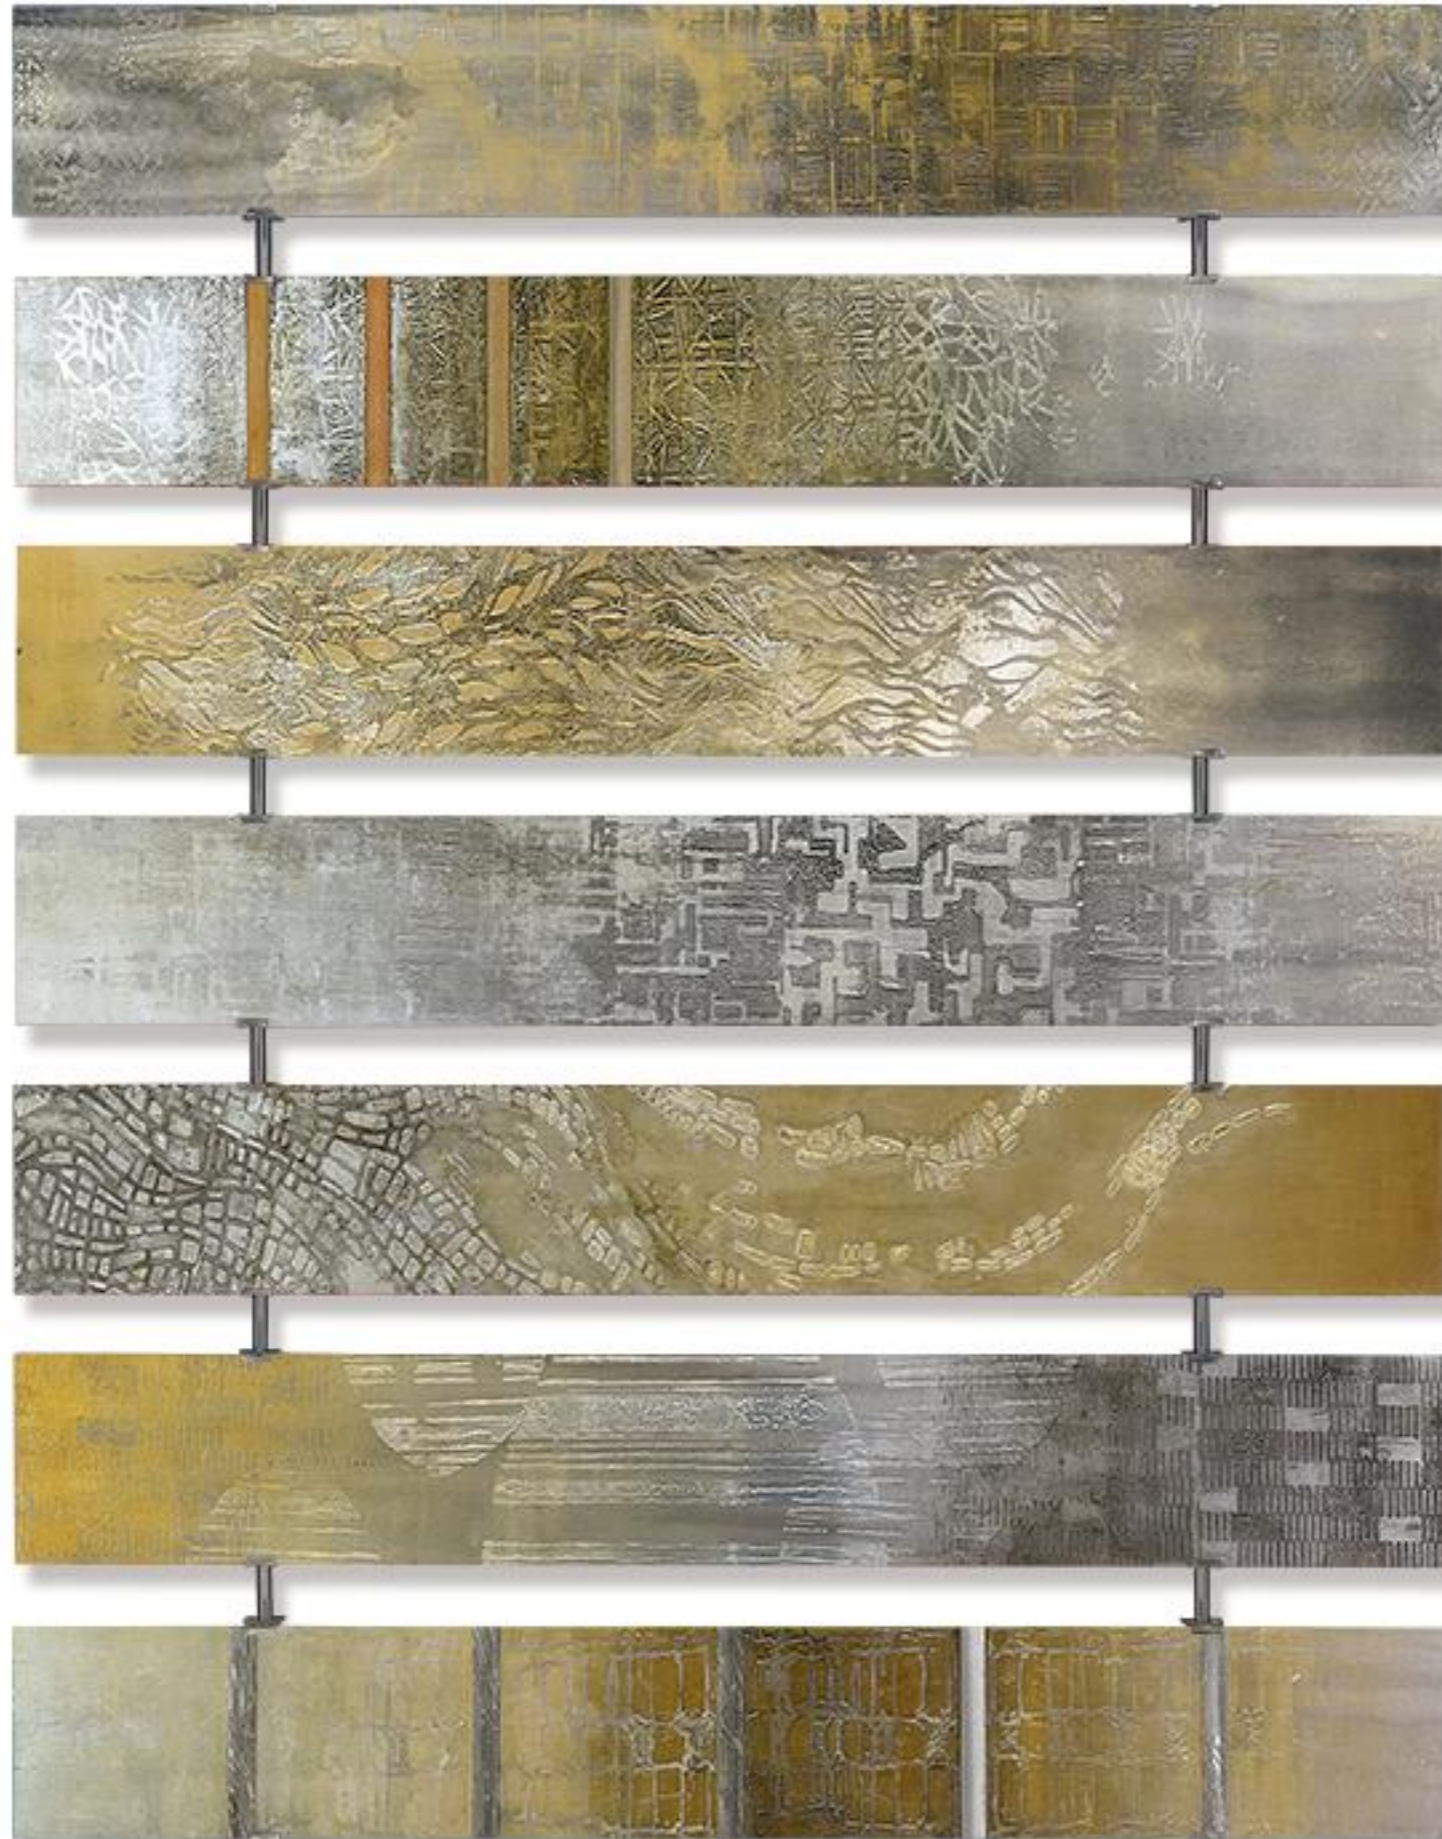

Cadre

VHF16-742-A71H

Medium: Fine Art Print on Acrylic

Image Size: 7 x 48 each

Overall Size: 61.5 x 48 x 2

©Phoenix Art Group, Inc.

*Corner Detail
2" Depth*

Balznare