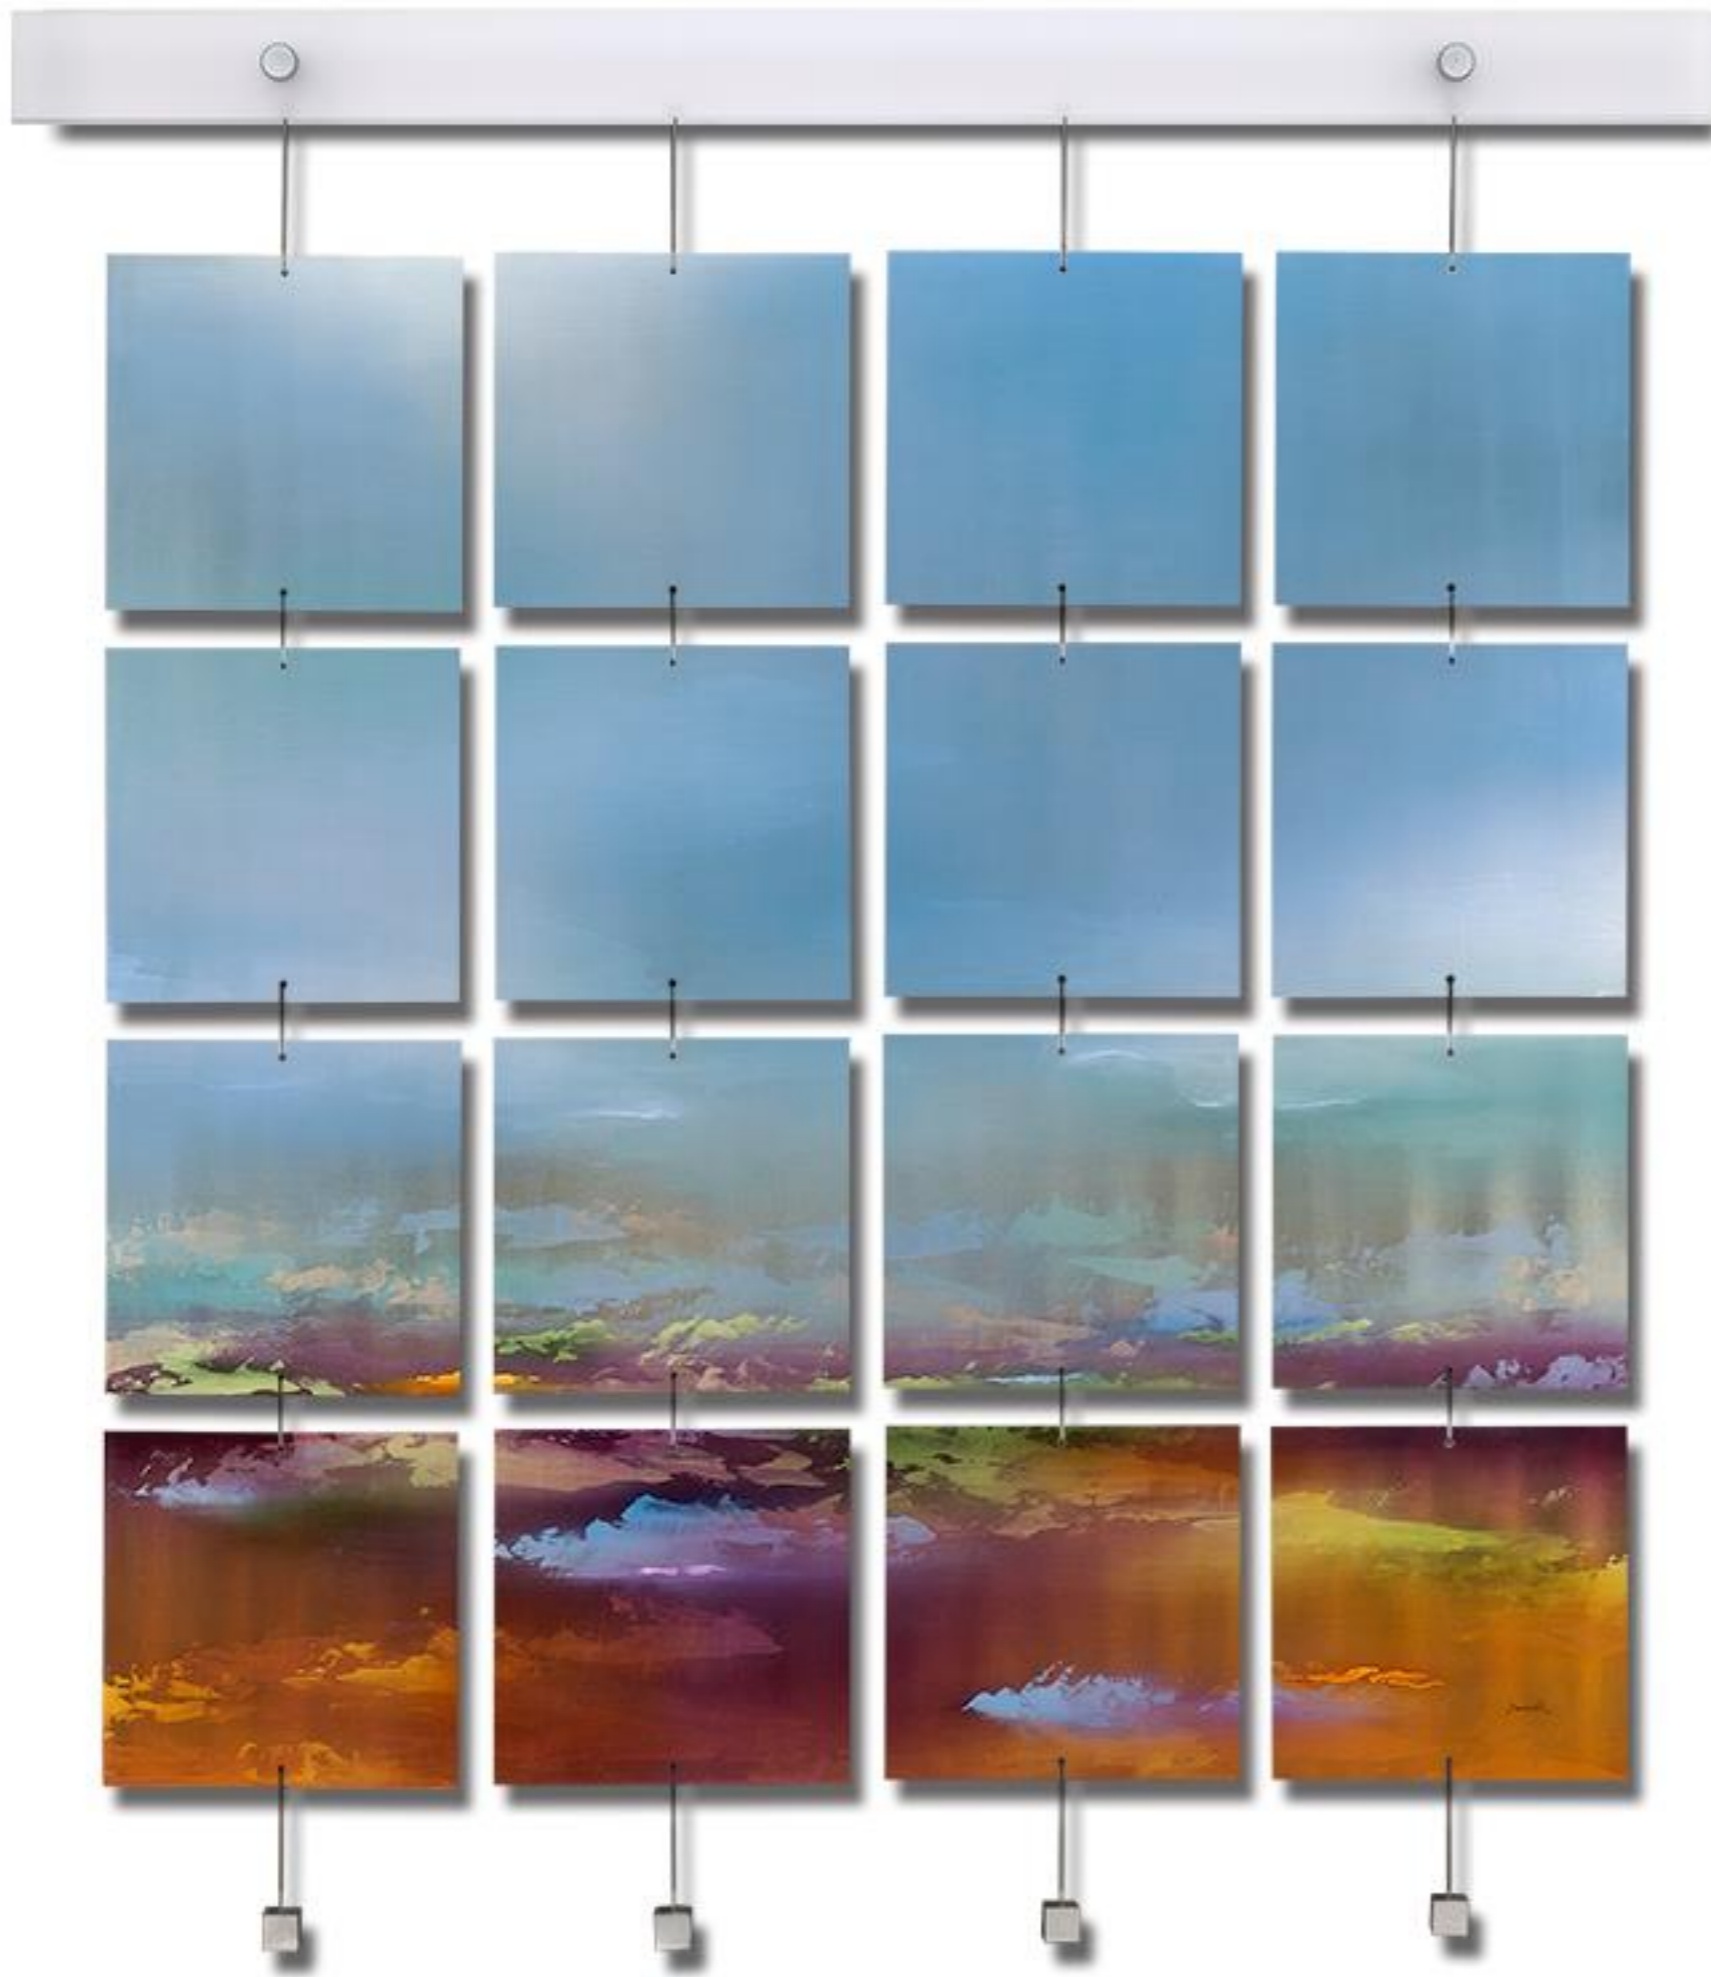

Douglas

Midbloom

VHS17-731-A44S

Medium: Fine Art Print on Acrylic

Tile Size: 10 x 10

Image Area: 43 x 43

Overall Size: 54.5 x 48 x 3.5

©Phoenix Art Group, Inc.