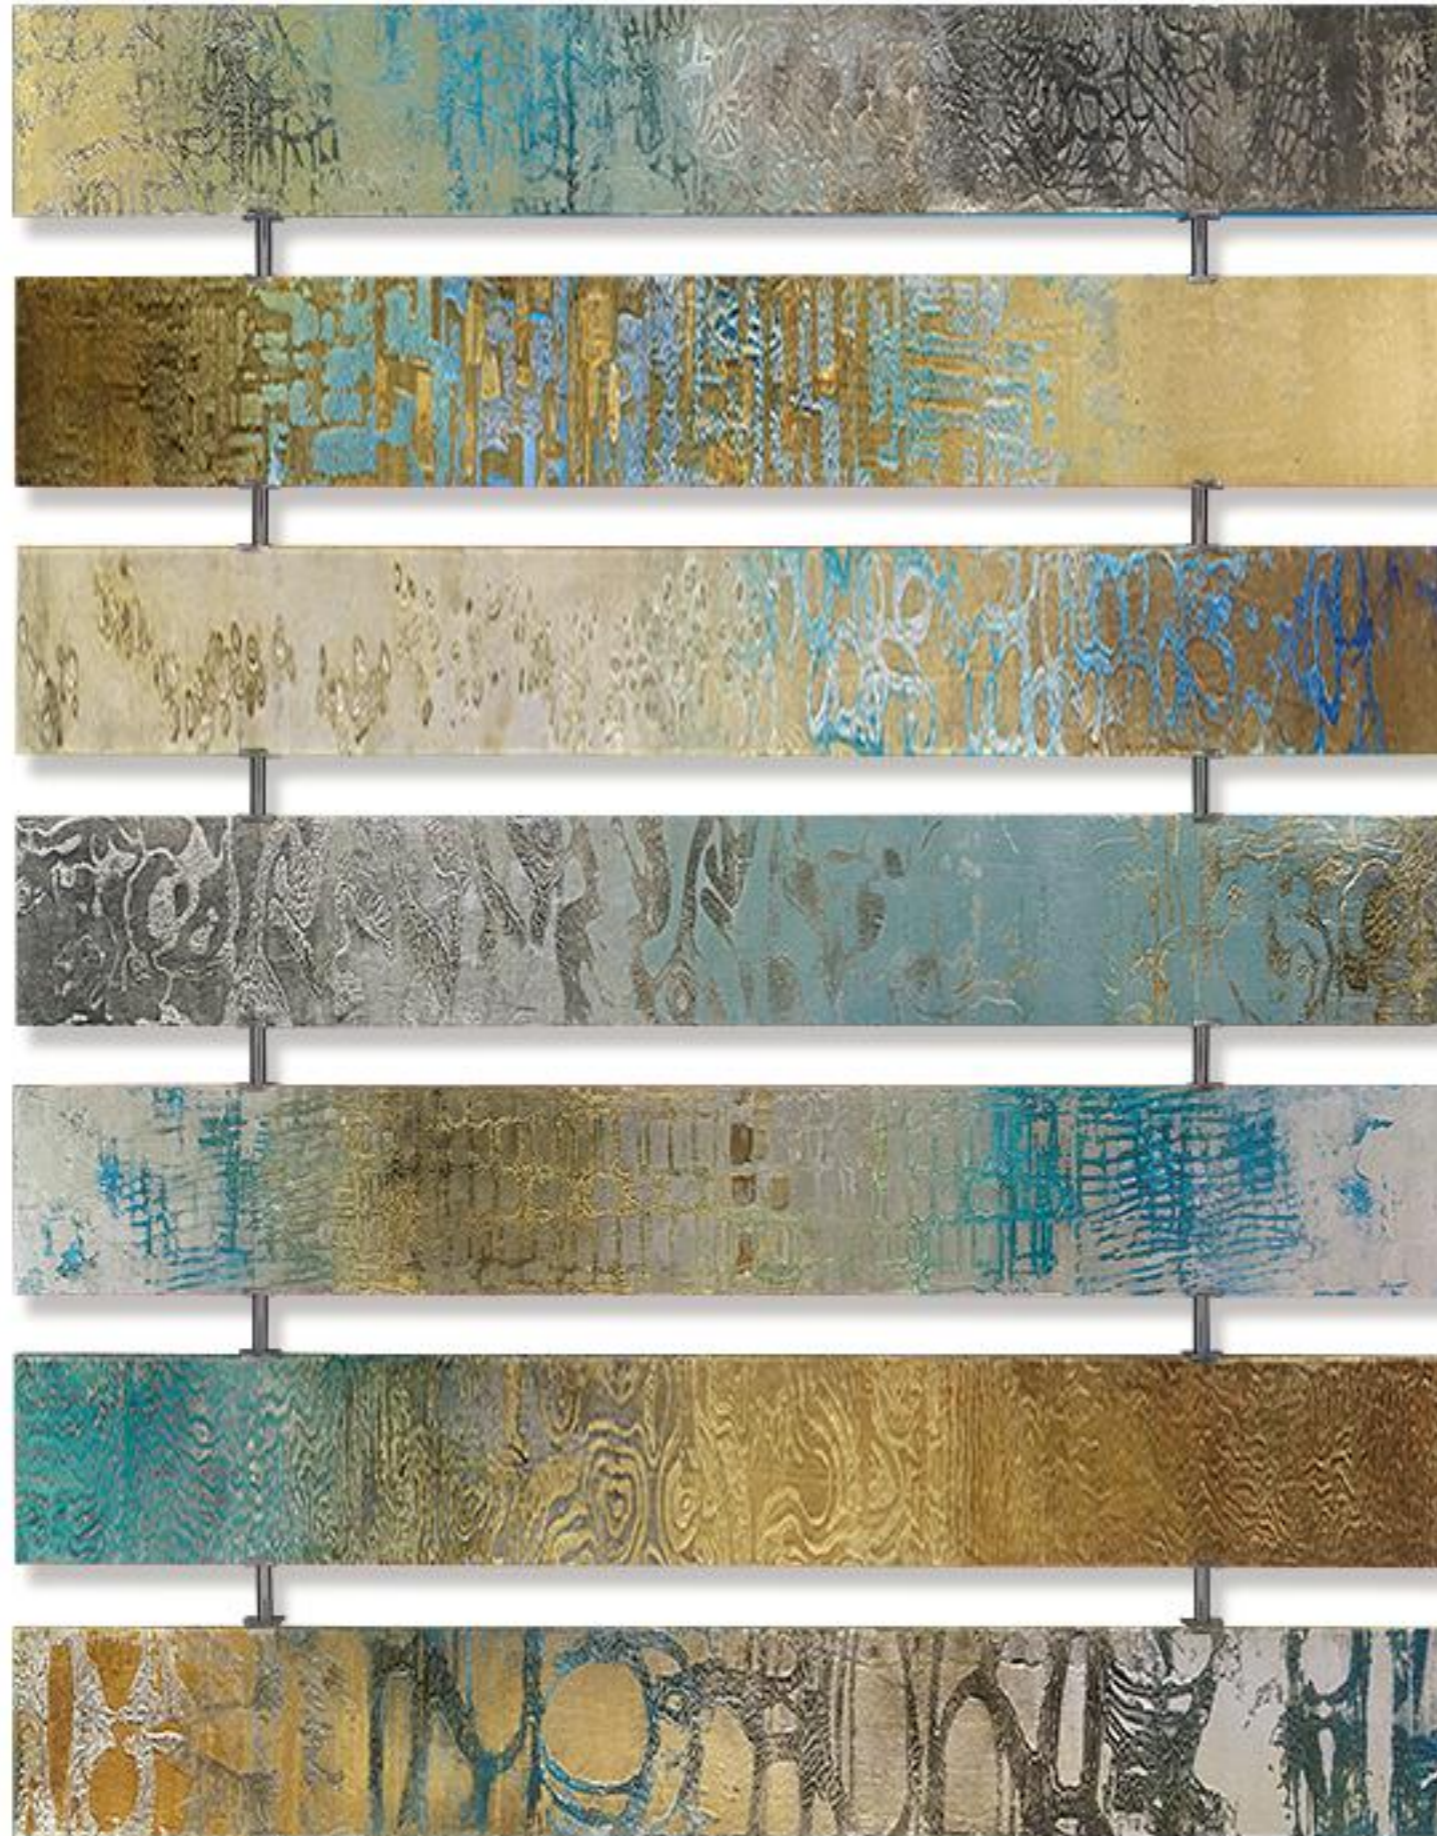

Cadre

VHF16-742-A71H

Medium: Fine Art Print on Acrylic

Image Size: 7 x 48 each

Overall Size: 61.5 x 48 x 2

©Phoenix Art Group, Inc.