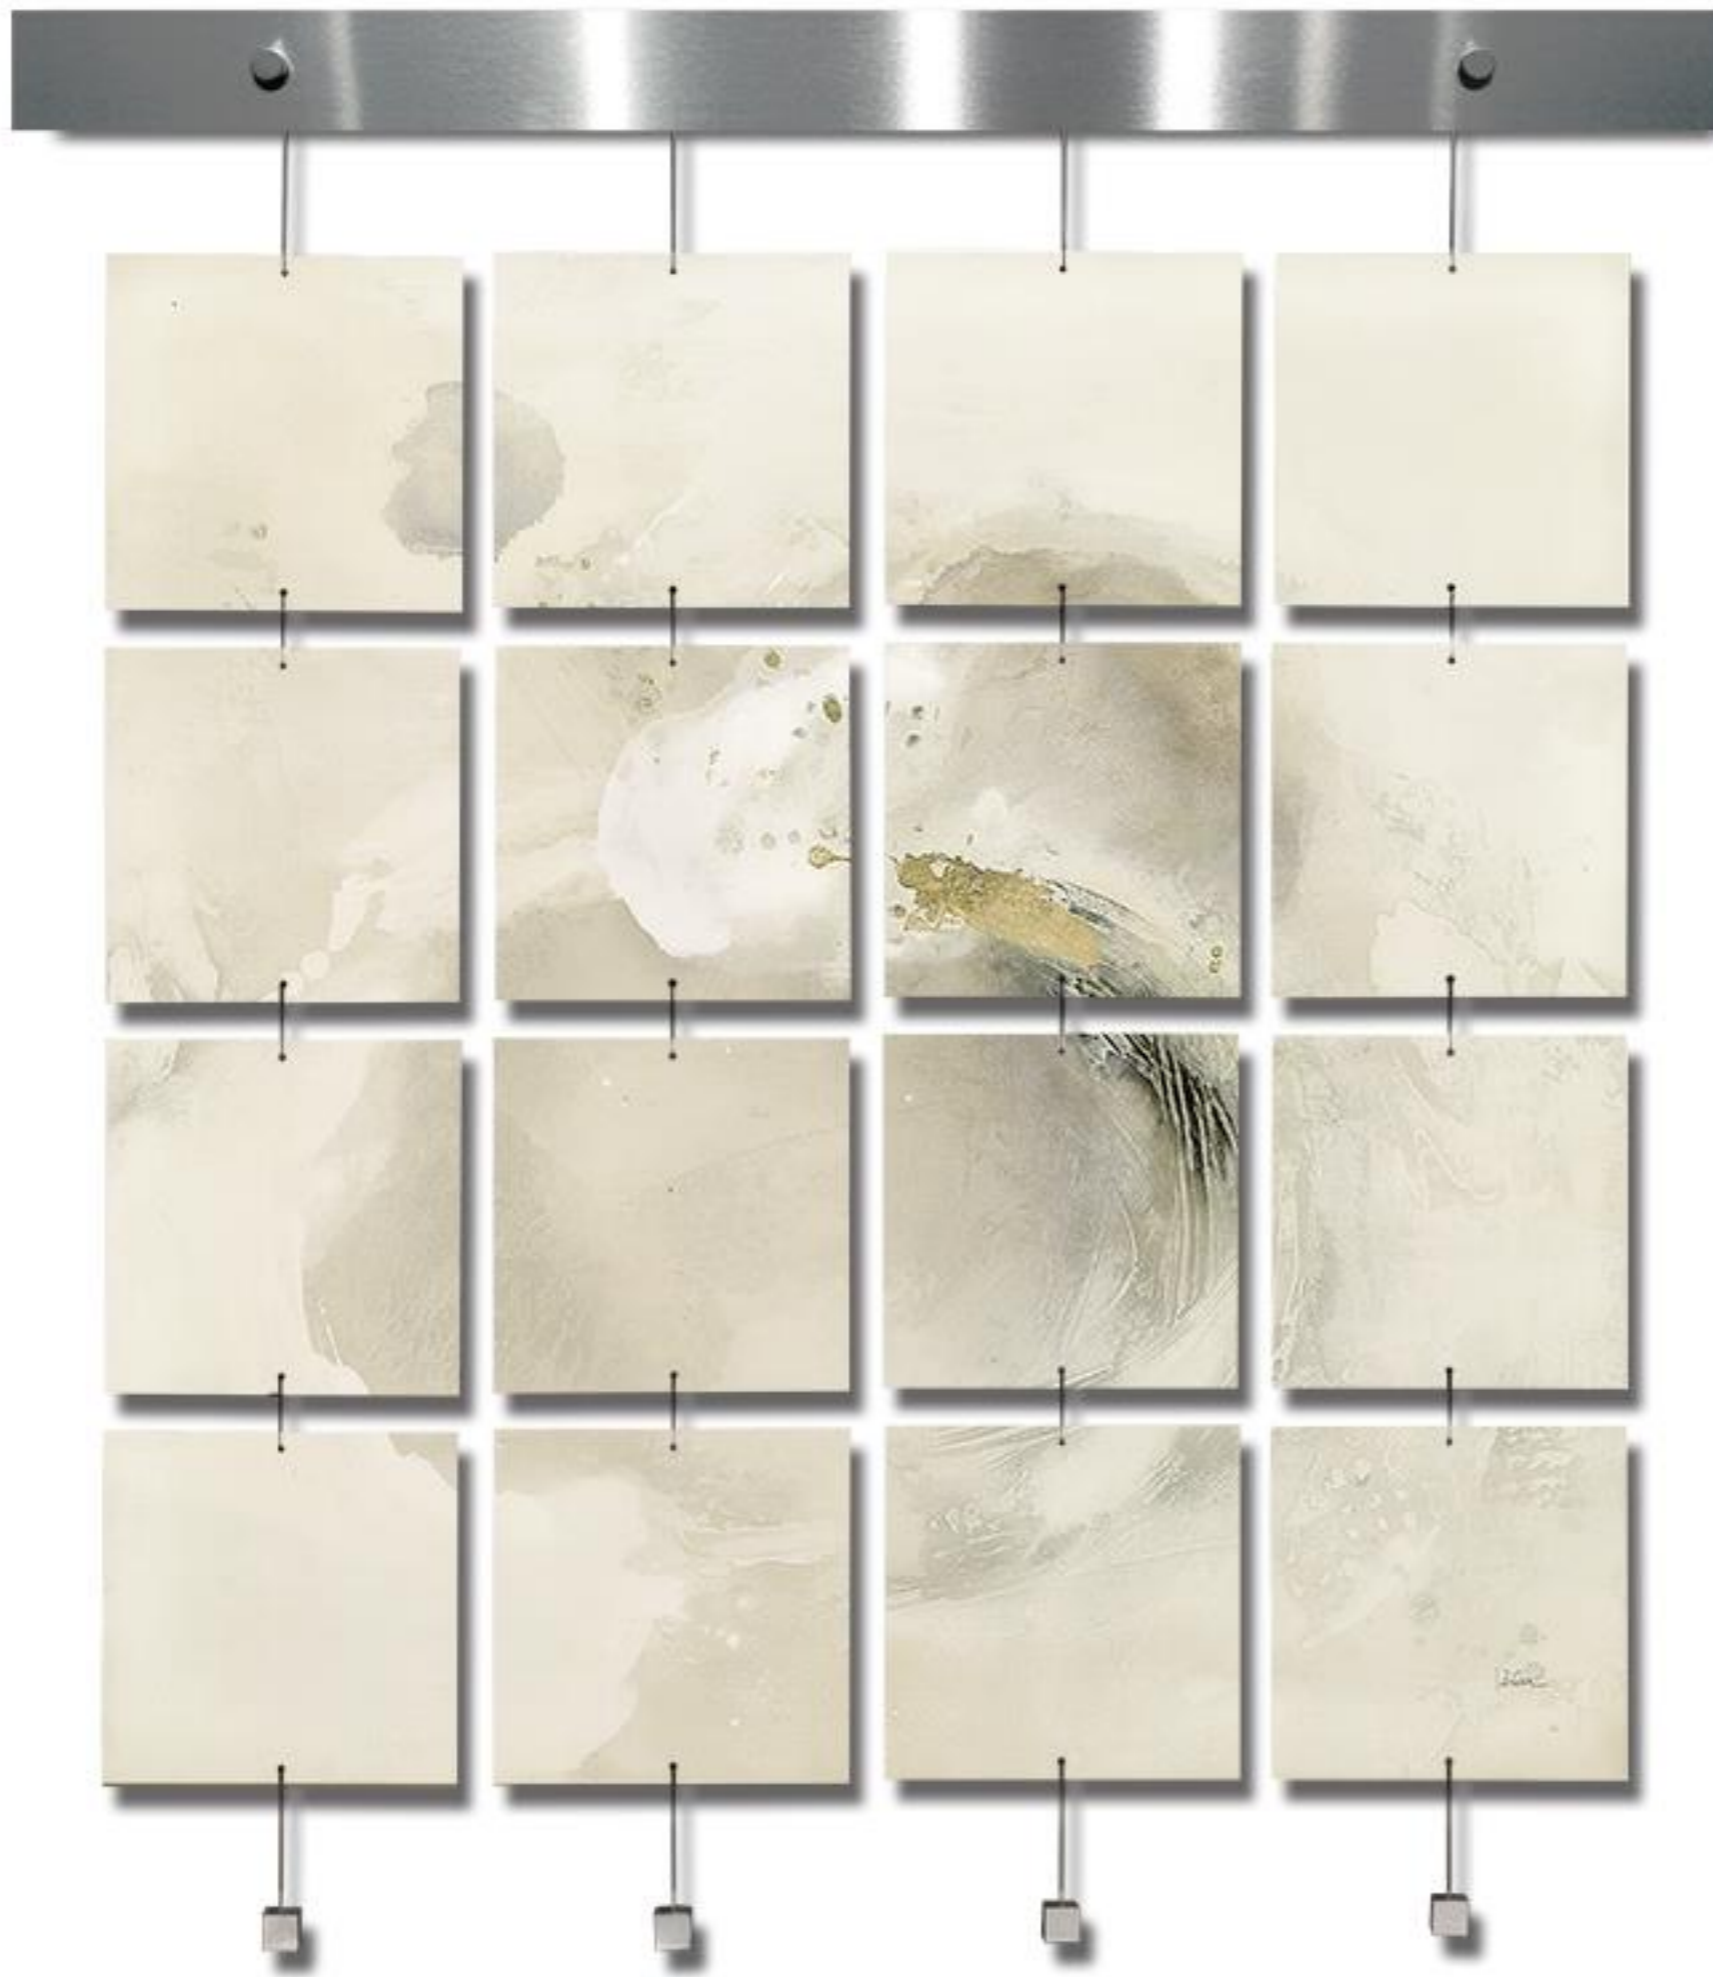

Douglas

Wingspan Wash

VHS16-744-A44B

Medium: Fine Art Print on Acrylic

Tile Size: 10 x 10

Image Area: 43 x 43

Overall Size: 54.5 x 48 x 3.5

©Phoenix Art Group, Inc.