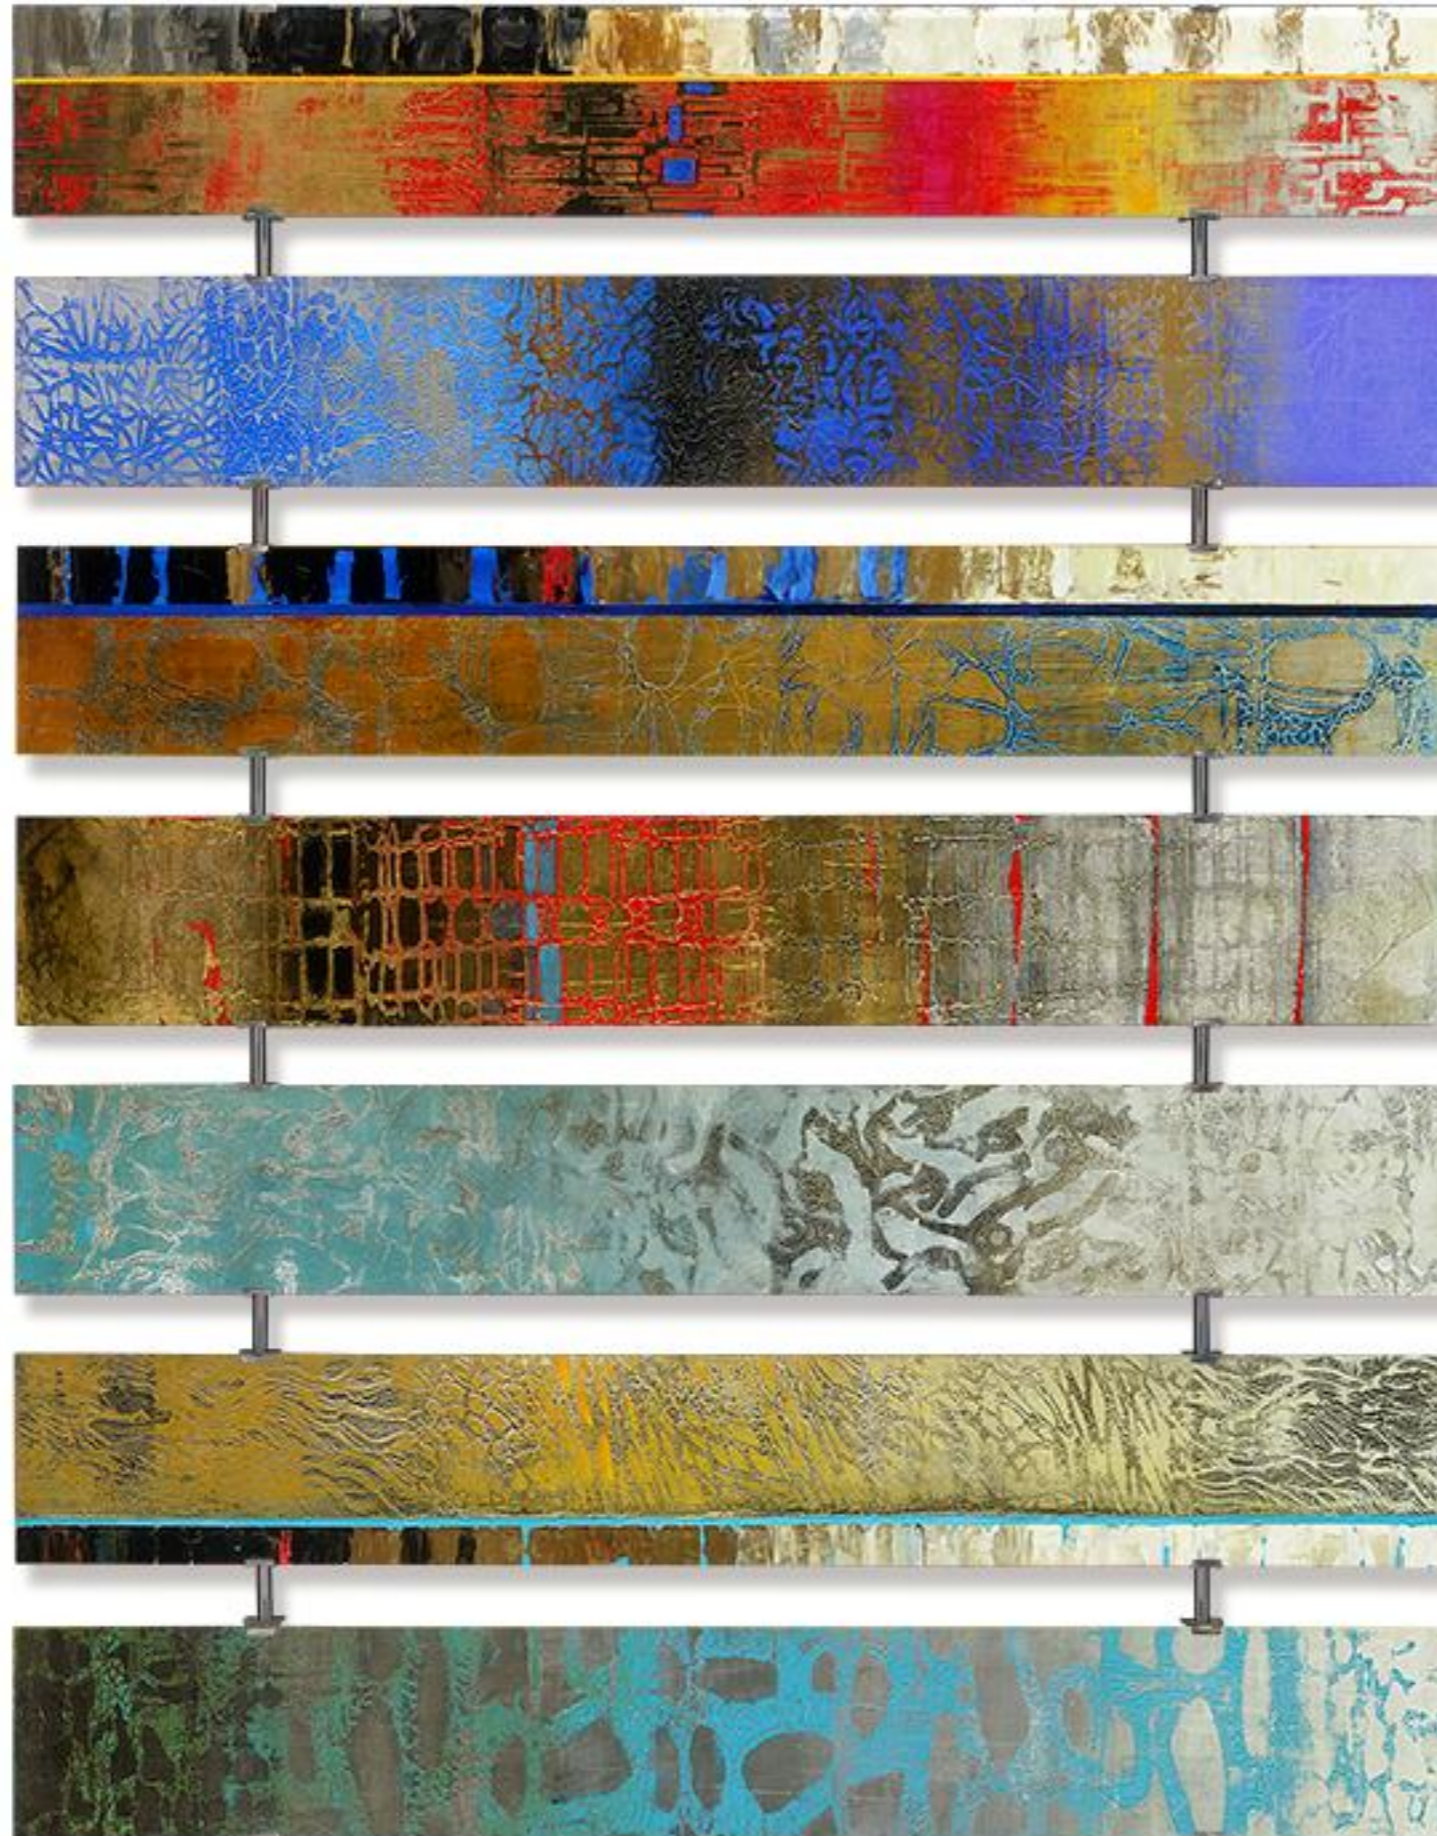

1" float off wall

Dupre

Cascata

VHS16-737-A12M

Medium: Fine Art Print on Acrylic
with Museum Mount

Image Size: 60 x 30 each

Overall Size: 60 x 81 x 1

©Phoenix Art Group, Inc.