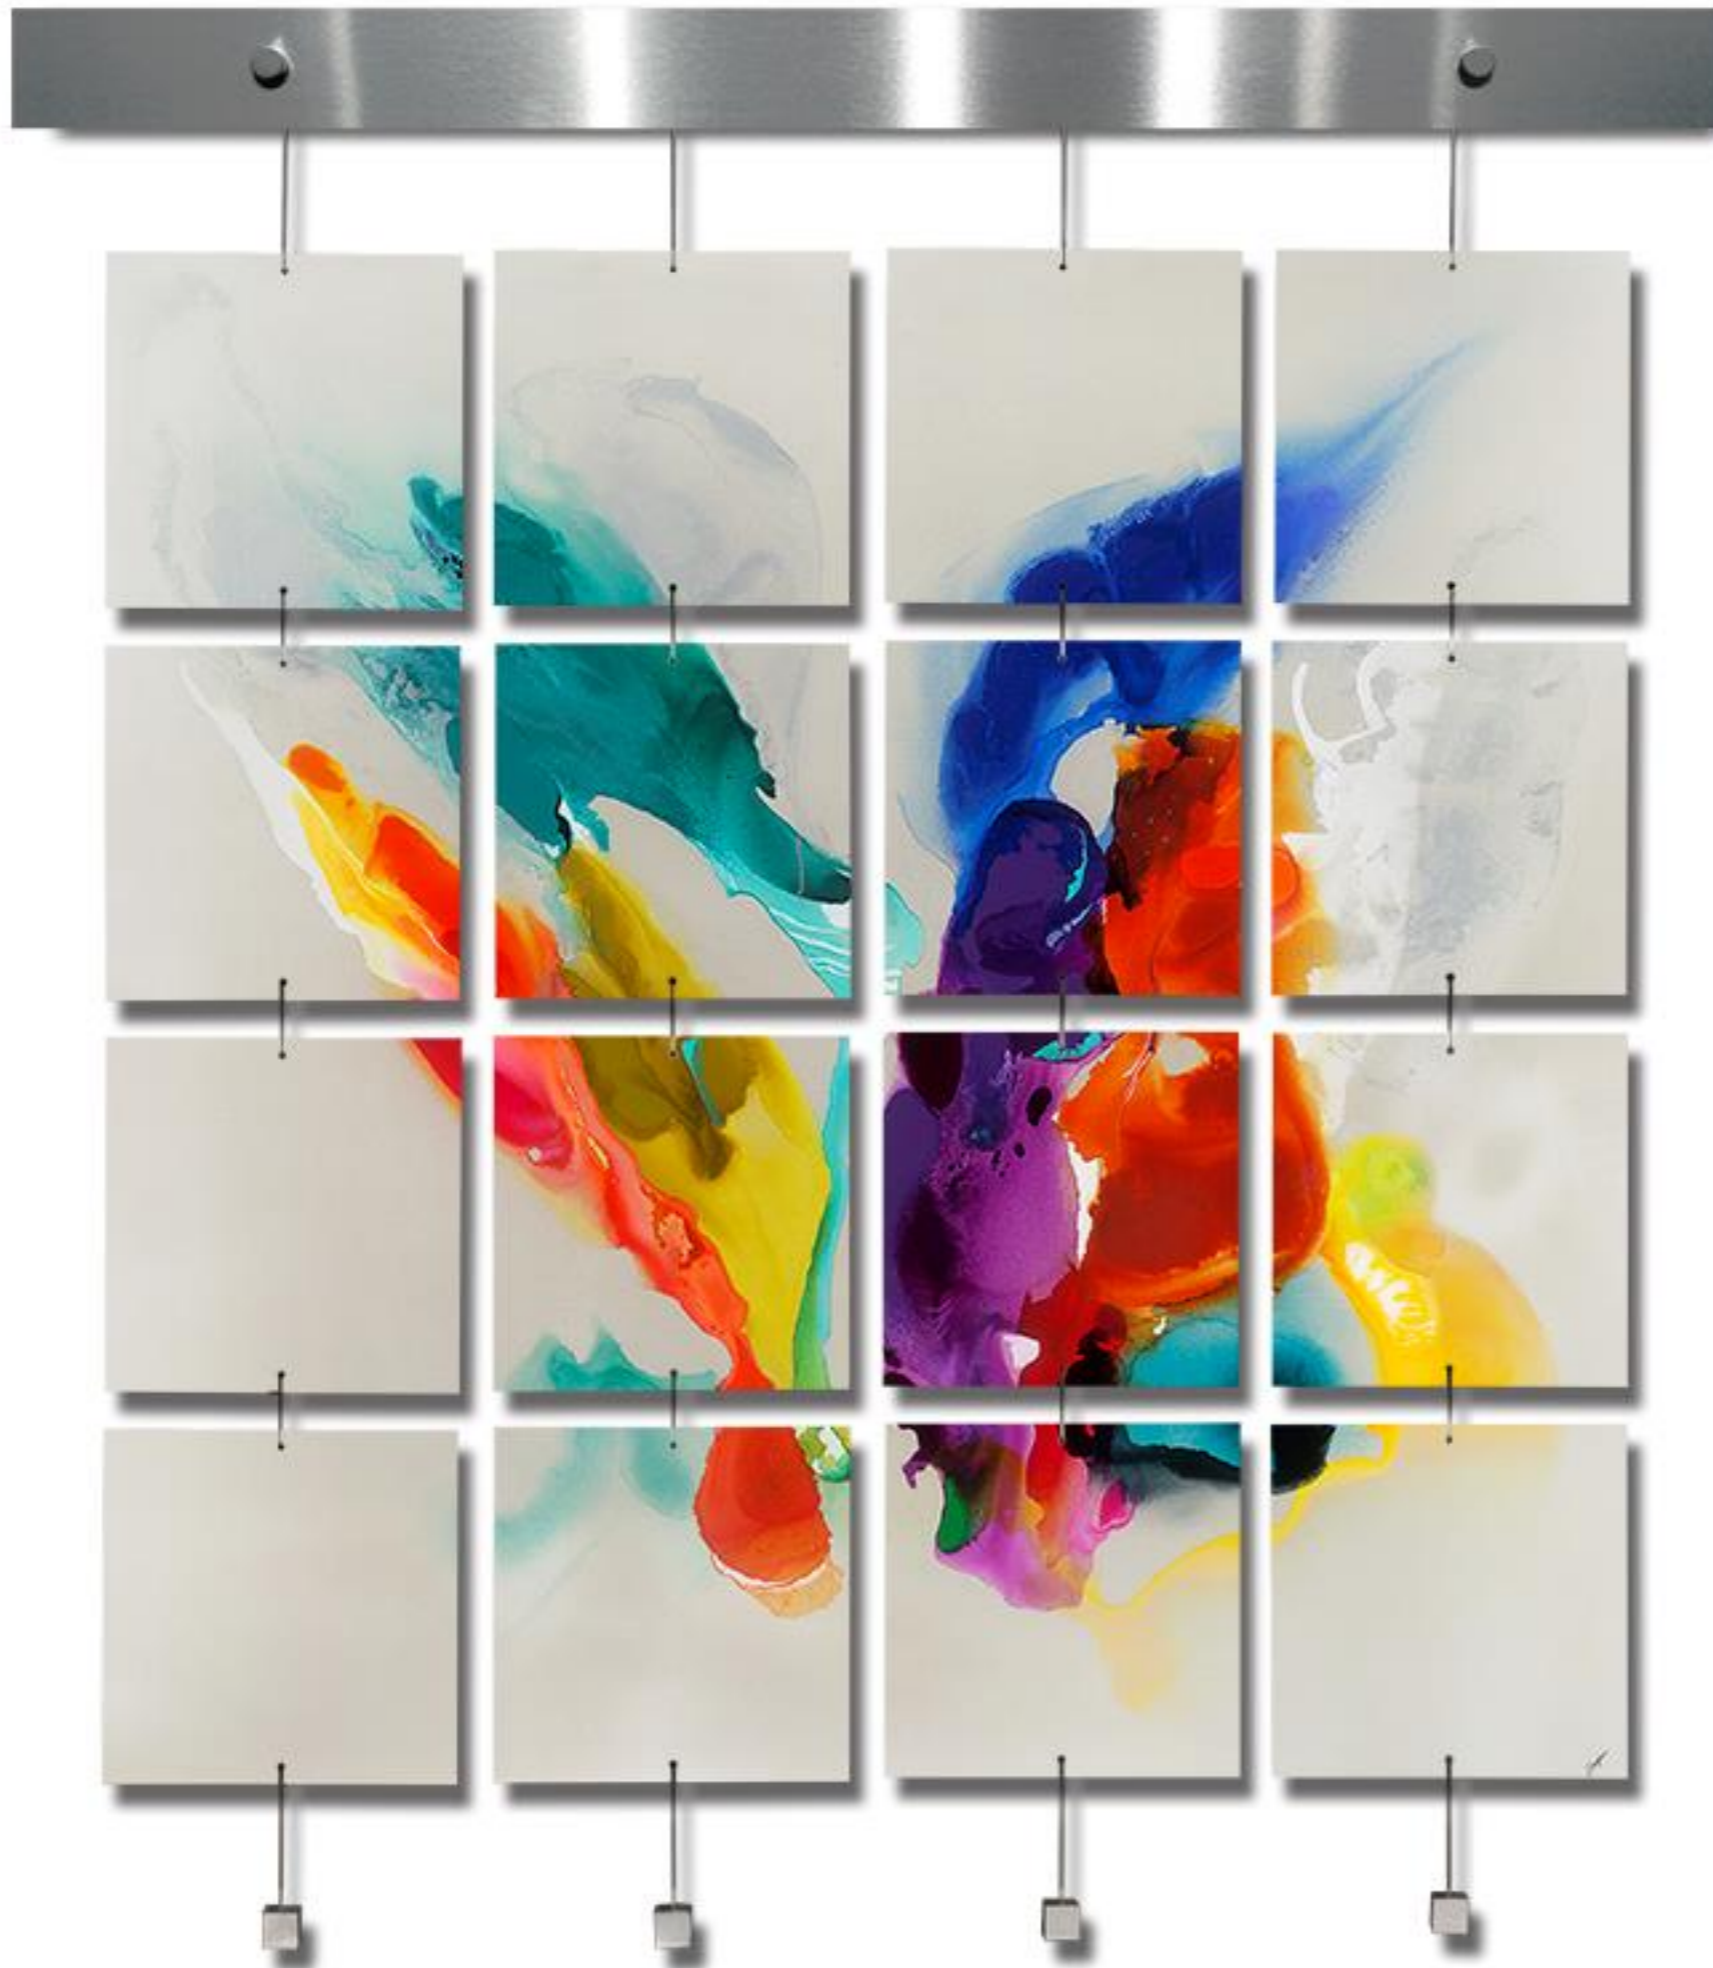

Douglas

Frisson

VHS12-083-A44B

Medium: Fine Art Print on Acrylic

Tile Size: 10 x 10

Image Area: 43 x 43

Overall Size: 54.5 x 48 x 3.5

©Phoenix Art Group, Inc.