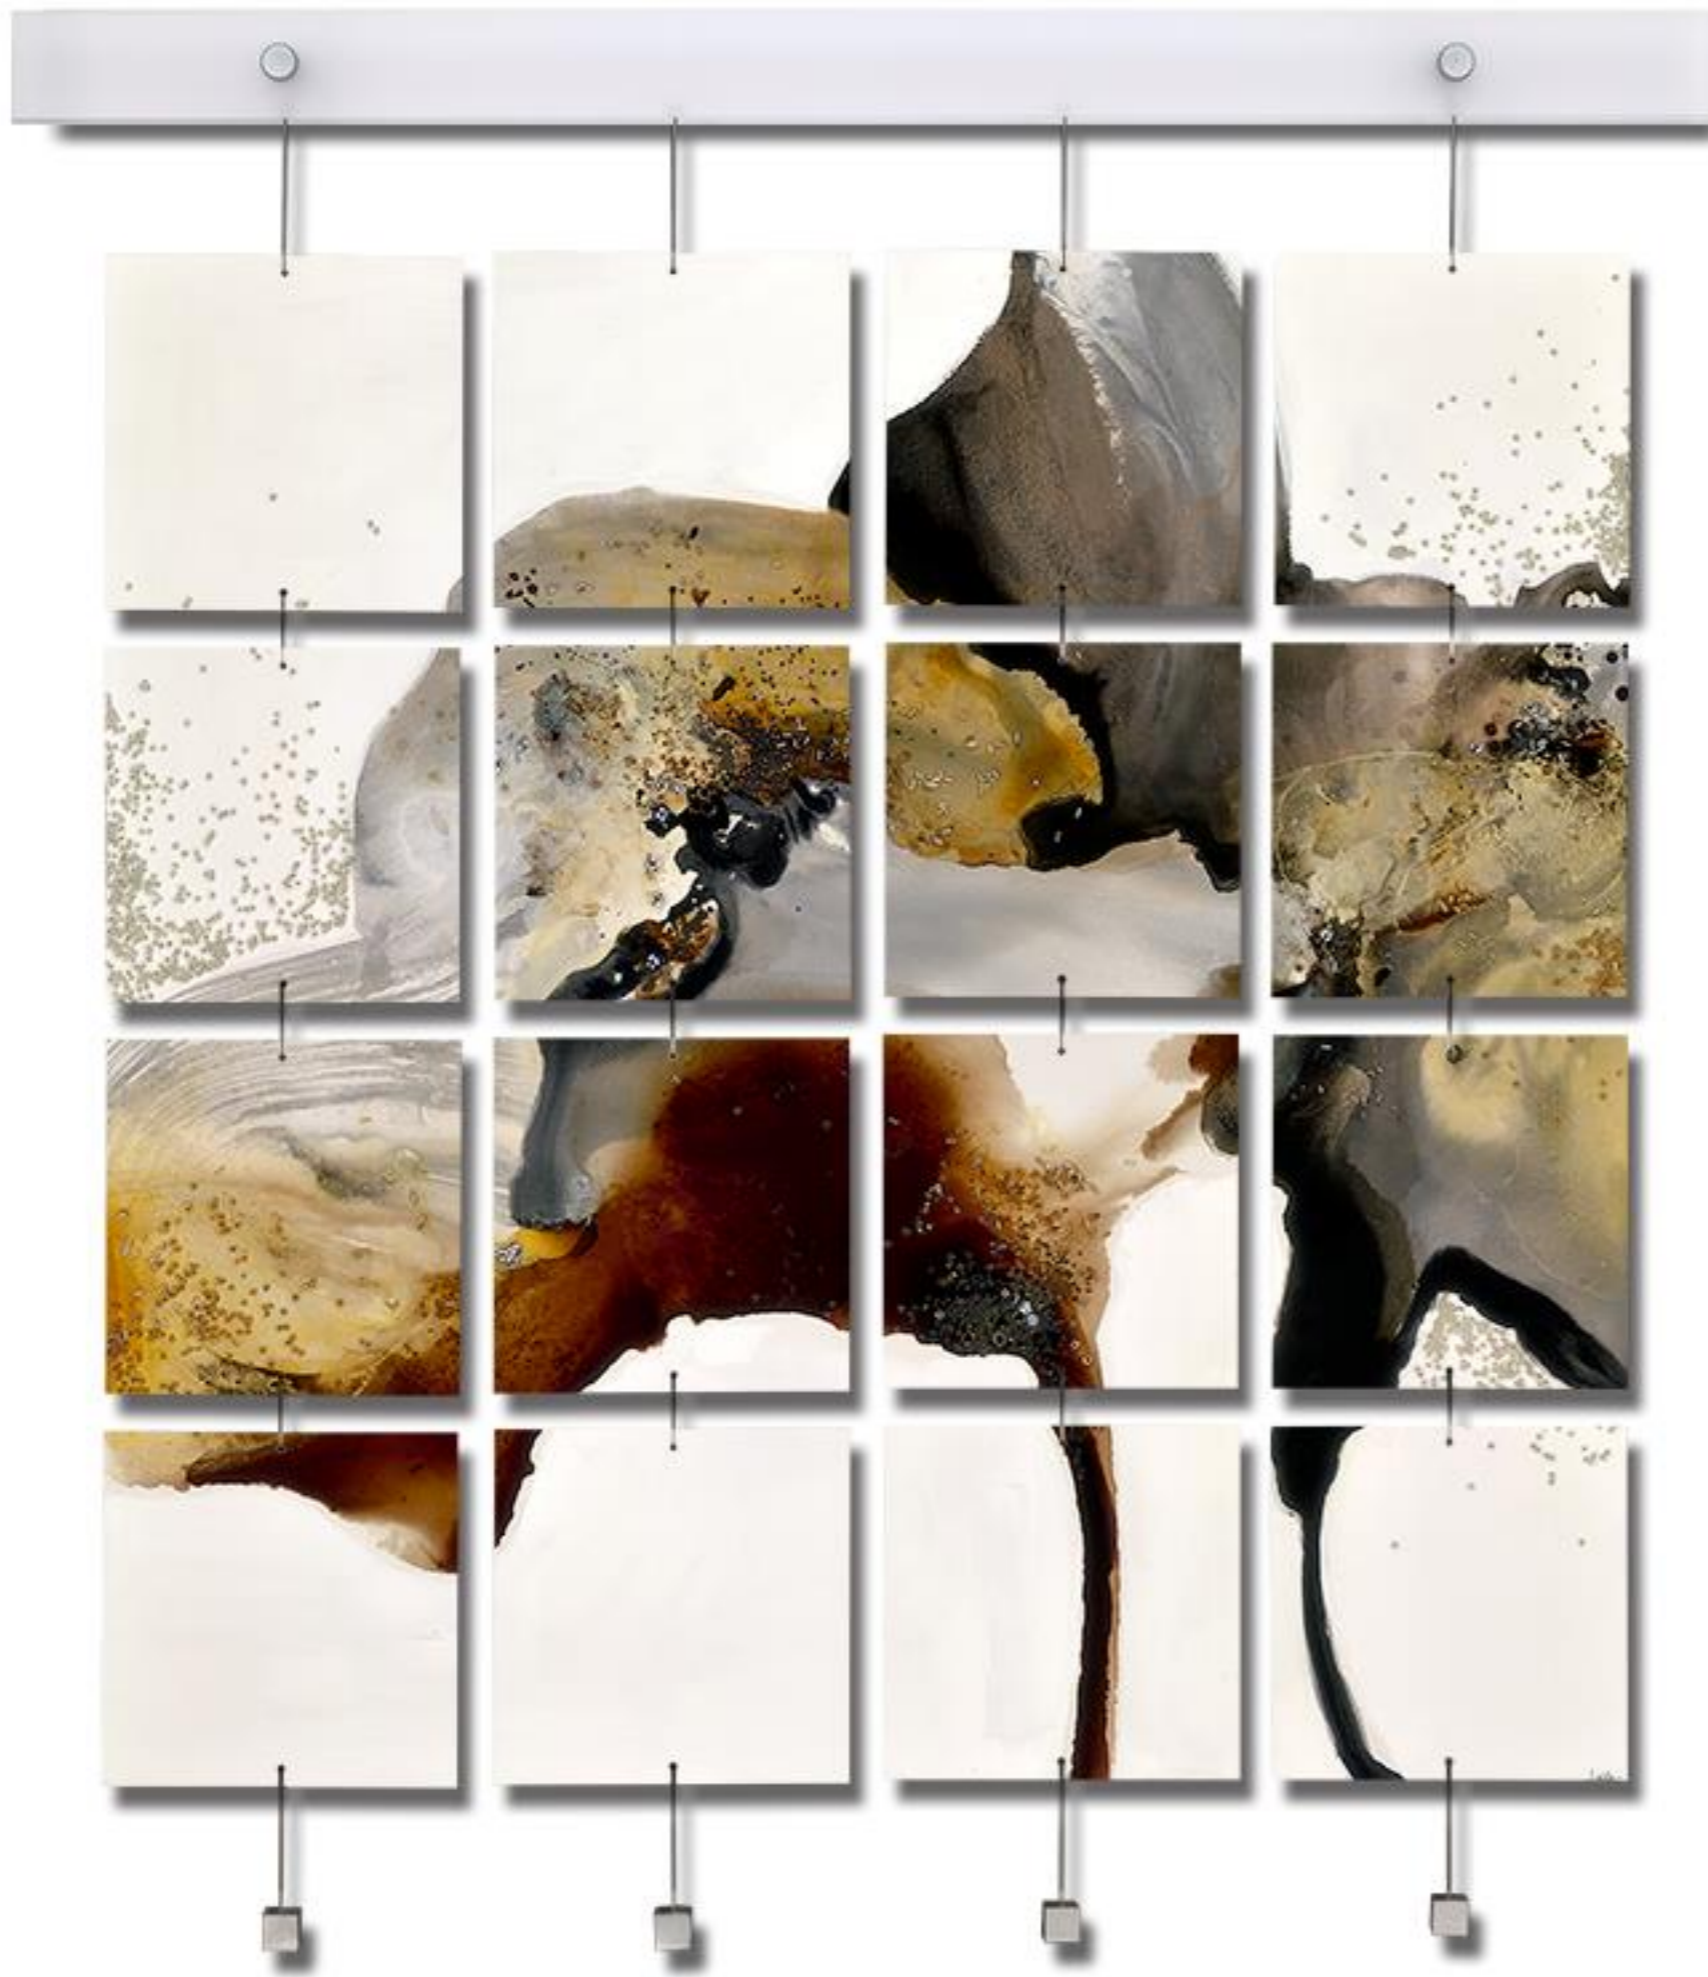

VHF12-082-A44S

Medium: Fine Art Print on Acrylic

Tile Size: 10 x 10

Image Area: 43 x 43

Overall Size: 54.5 x 48 x 3.5

©Phoenix Art Group, Inc.

Leila

Essence Repeated