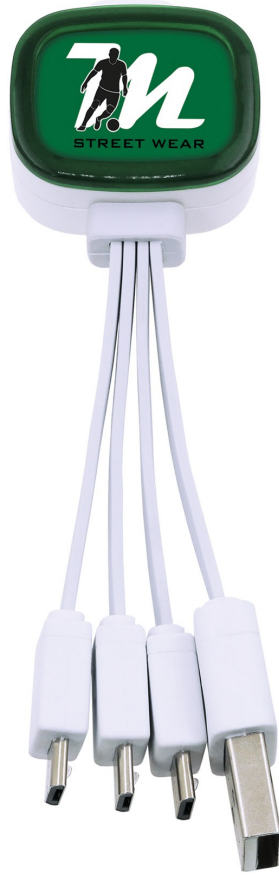

MagCable „colour“

USB-Ladekabel USB charger cable

Maße / Dimensions: 124 x 39 x 15 mm

- Der MagCable „colour“ ist ein USB-Multi-Ladekabel
- Anschlüsse: 3 Micro-USB-Anschlüsse / Lightning Adapter optional
- überall dort geeignet, wo ein Ladegerät fehlt: zum Anschluss an eine Powerbank, an einen CarCharger oder an einen PC
- LED-Ring wahlweise in Rot, Blau, Grün oder Weiß
- Veredelung durch Doming

- the MagCable „colour“ is an USB multi charger cable
- connectors: 3 Micro-USB-connectors / Lightning adapter optional
- it is suitable for use anywhere where a charger is missing: for the connection to a powerbank, to a car charger, to a PC etc.
- LED light trim is available in red, blue, green or white
- finishing by doming

24,5 x 19,5 mm

Doming für das Firmenlogo

Doming for the company logo

LED-Ring

LED light trim

Eine Druckfläche / one printing area

Doming-Veredelung / doming-finishing