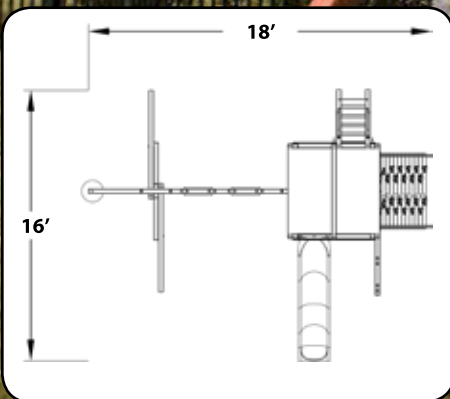

**7.5 ft
Swing
Beam**

10ft Wave Slide

52" Deck Ht

PARROT ISLAND FORT

W/TARP

JAGUAR SERIES

FEATURES:

20 Sq Ft Deck
 Wooden Entry Ladder
 3 Pos. Swing Beam
 4 Safety Handles
 Rope Swing w/Disc