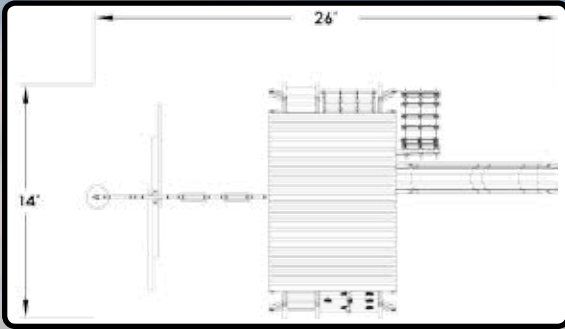

6.5 TEXAN PLAYCENTER CONFIG 2 FULLY ENCLOSED

TREE FROGS SERIES

**NOW 10%
LARGER WITH
28' SQUARE
PLATFORM!**

1. **FEATURES:**
2. 28 Sq Ft Deck
   - Trapeze w/Ring
   - 2 Belt Swings
   - Dbl Wall Scoop Slide
   - Wood Step/Chain Combo Ladder
   - Rope Swing w/Disc
   - Wood Roof
   - Treehouse Panels
   - 4 Safety Handles
   - Rockwall w/Rope
   - Tire Swing
   - 3 Ladder Handles
   - Rope Ladder
   - 3 Pos. Swing Beam
   - Ship's Wheel & Telescope