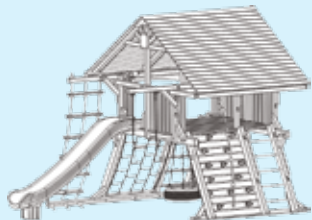

FORT

UNIQUE FEATURES

- Sandbox or Picnic Table Under Fort
- Ladder
- Rockwall Ladder
- Treehouse Panels
- Playhouse Panels

STEP 2: Choose Deck Height

5.0 DECK HEIGHT

5.5 DECK HEIGHT

6.5 DECK HEIGHT

7.4 DECK HEIGHT

STEP 3: Choose Configurations

Configuration 1

Base Playset
with Slide

Configuration 2

Add a Swing
Beam

Configuration 3

Add a Monkey
Bar

Configuration 4