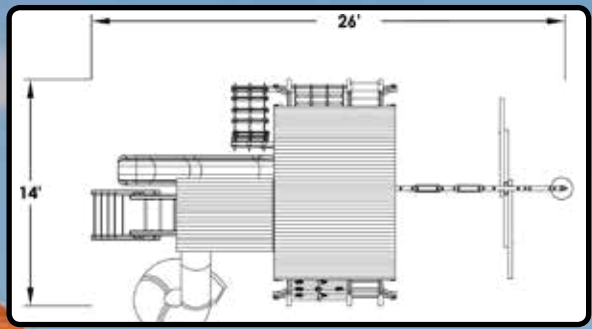

6.5 TEXAN PLAYCENTER CONFIG 5 w/WOOD ROOFS

FEATURES:

28 Sq Ft Deck

16 Sq Ft Loft Deck

Rope Swing w/Disc

Trapeze w/Ring

Dbl Wall Scoop Slide

Wood Step/Chain Combo Ladder

Monkey Bars

5 Ladder Handles

Wood Roofs

Tire Swing

Loft w/Bubble Panel

Ship's Wheel

Rockwall w/Rope

3 Pos. Swing Beam

Dlx. Spiral Slide

Telescope

Rope Ladder

2 Belt Swings

4 Safety Handles

Binoculars