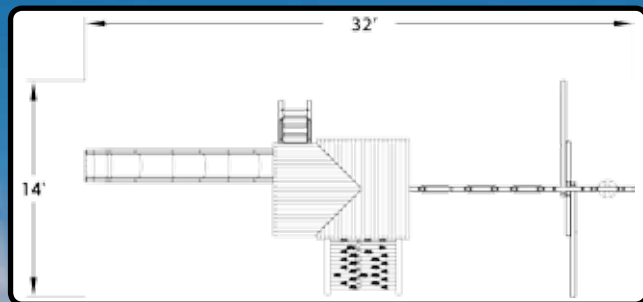

7.0 MEGADECK FORT

FEATURES:

35 Sq Ft Deck
Picnic Table
5 Safety Handles

Dbl Wall Scoop Slide
Trapeze w/Rings
2 Ladder Handles

Wood Roof
4 Pos. Swing Beam
Ship's Wheel

Wooden Entry Ladder
3 Belt Swings
Telescope

Rockwall w/Rope
Rope Swing w/Disc