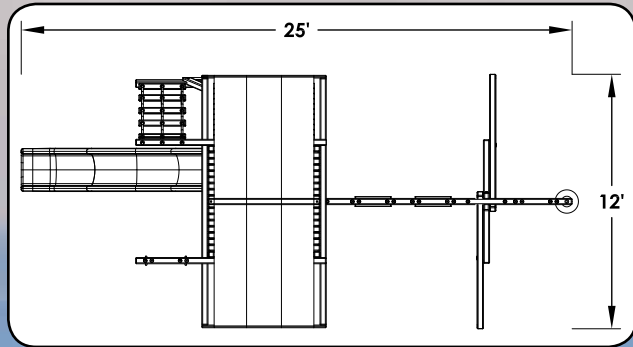

JAGUAR SERIES

**9.0 ft
Swing
Beam**

**68"
Deck Height**

**10ft Double Wall
Scoop Slide**

5.5 JAGUAR PLAYCENTER

5.0 JAGUAR PLAYCENTER

**NOW 10%
LARGER WITH
28' SQUARE
PLATFORM!**

FEATURES: