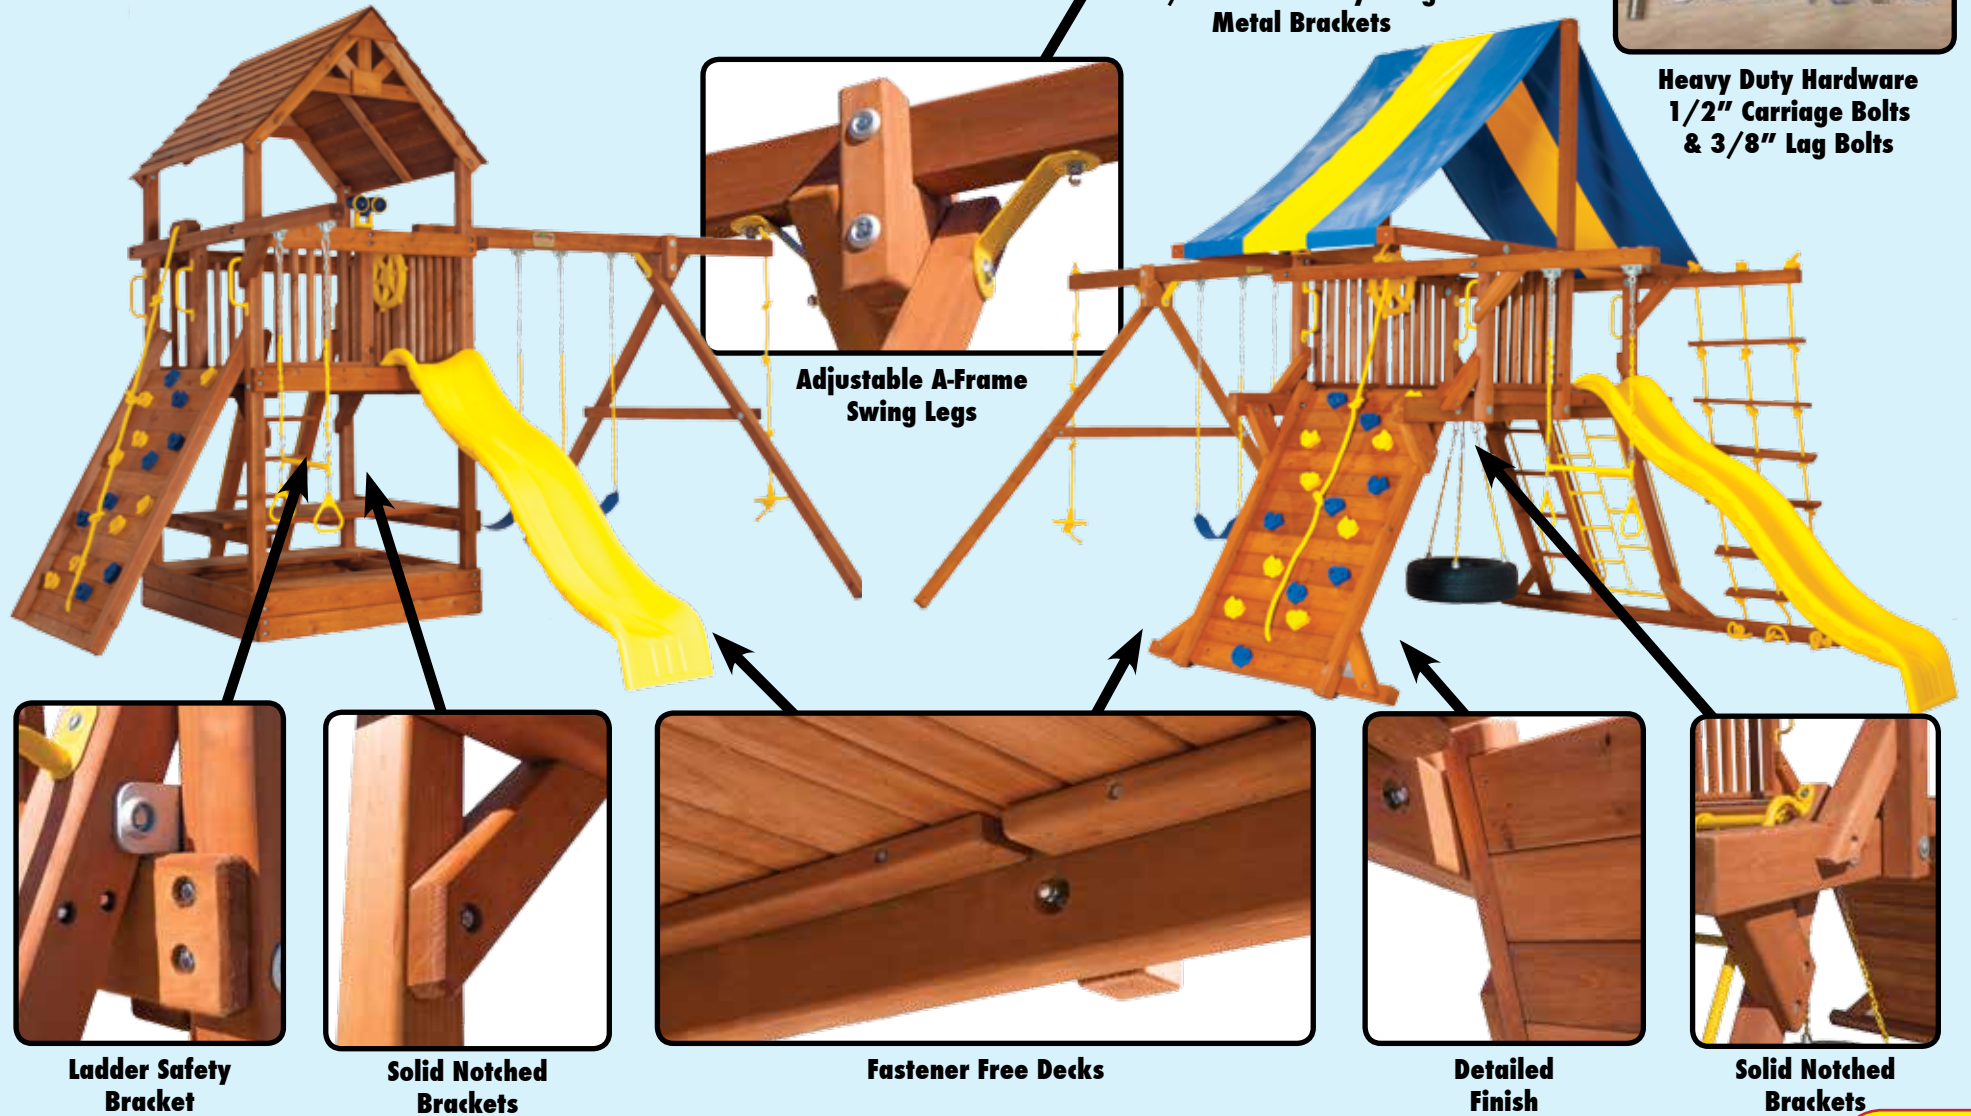

The Jaguar Series is a safe, fun, quality built swing set that is constructed with 100% natural premium Cedar which is resistant to insects and decay. The

Jaguar Series lumber comes from certified mills that have sustainable forestry practices. It is designed for years of birthday parties; play dates; and backyard family fun. The goal of the Jaguar Series is to have the best-built swing set with abundant play features at an affordable budget-friendly price without sacrificing quality in lumber, slides, and hardware.

Adjustable A-Frame Swing Legs

Ladder Bracket

Superior Supports

Spacious Decks

Dual Bolt Construction

Solid 4x4 Bracing

Naturally Rot Deterrent & Free of Chemicals Preservers

Jaguar Fort & Playcenters

Massive Big Beam Construction
Modular - Able To Grow With Your Family
More Room For Kids To Grow Into
The Most Return On Your Family Fun Investment

8 FOOT STAND-ALONE

9 FOOT STAND-ALONE

LEMUR FORT

FEATURES:

- Rockwall w/Rope
- Tarp Roof
- Trapeze w/Rings
- Ships Wheel
- Telescope

TOUCAN FORT

FEATURES:

- 14 sq. ft. Deck
- Db'l Wall Wave Slide
- Tarp Roof
- Wooden Entry Ladder
- Rockwall
- Picnic Table
- Trapeze w/Rings
- 2 Safety Handles
- 2 Belt Swings
- 3 Pos Inside Swing Beam
- Ship's Wheel
- Telescope