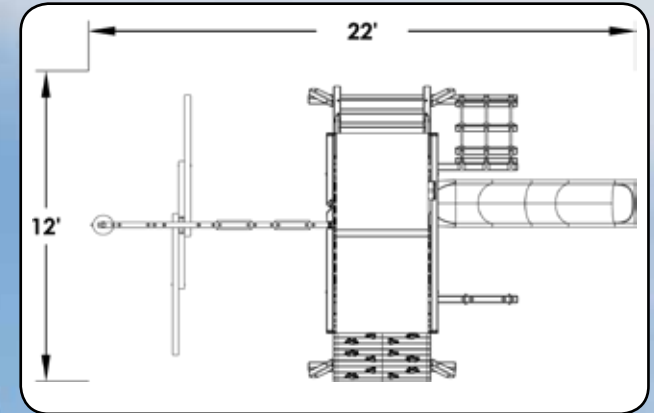

**7.5 ft
Swing
Beam**

**52"
Deck Height**

10ft Wave Slide

VISIT OUR WEBSITE AT WWW.TREEFROGSSWINGSETS.COM

PARROT ISLAND PLAYCENTER

FEATURES:

- 24 Sq Ft Deck
- Wood Step/Rung Combo Ladder
- Tire Swing
- 2 Belt Swings
- 3 Ladder Handles