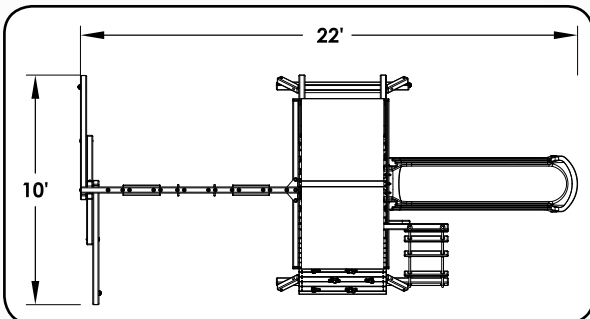

**7.5 ft
Swing
Beam**

**52"
Deck Height**

10ft Wave Slide

VISIT OUR WEBSITE AT WWW.TREEFROGSSWINGSETS.COM

PARROT ISLAND PLAYCENTER

FEATURES:

- 24 Sq Ft Deck
- Wood Step/Rung Combo Ladder
- Tire Swing
- 2 Belt Swings
- 3 Ladder Handles