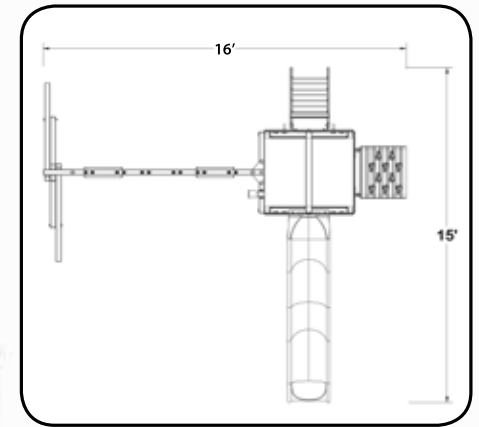

TOUCAN FORT

FEATURES:

- 14 sq. ft. Deck
- Db'l Wall Wave Slide
- Tarp Roof
- Wooden Entry Ladder
- Rockwall
- Picnic Table
- Trapeze w/Rings
- 2 Safety Handles
- 2 Belt Swings
- 3 Pos Inside Swing Beam
- Ship's Wheel
- Telescope

**7.5 ft
Swing
Beam**

10ft Wave Slide

52" Deck Ht