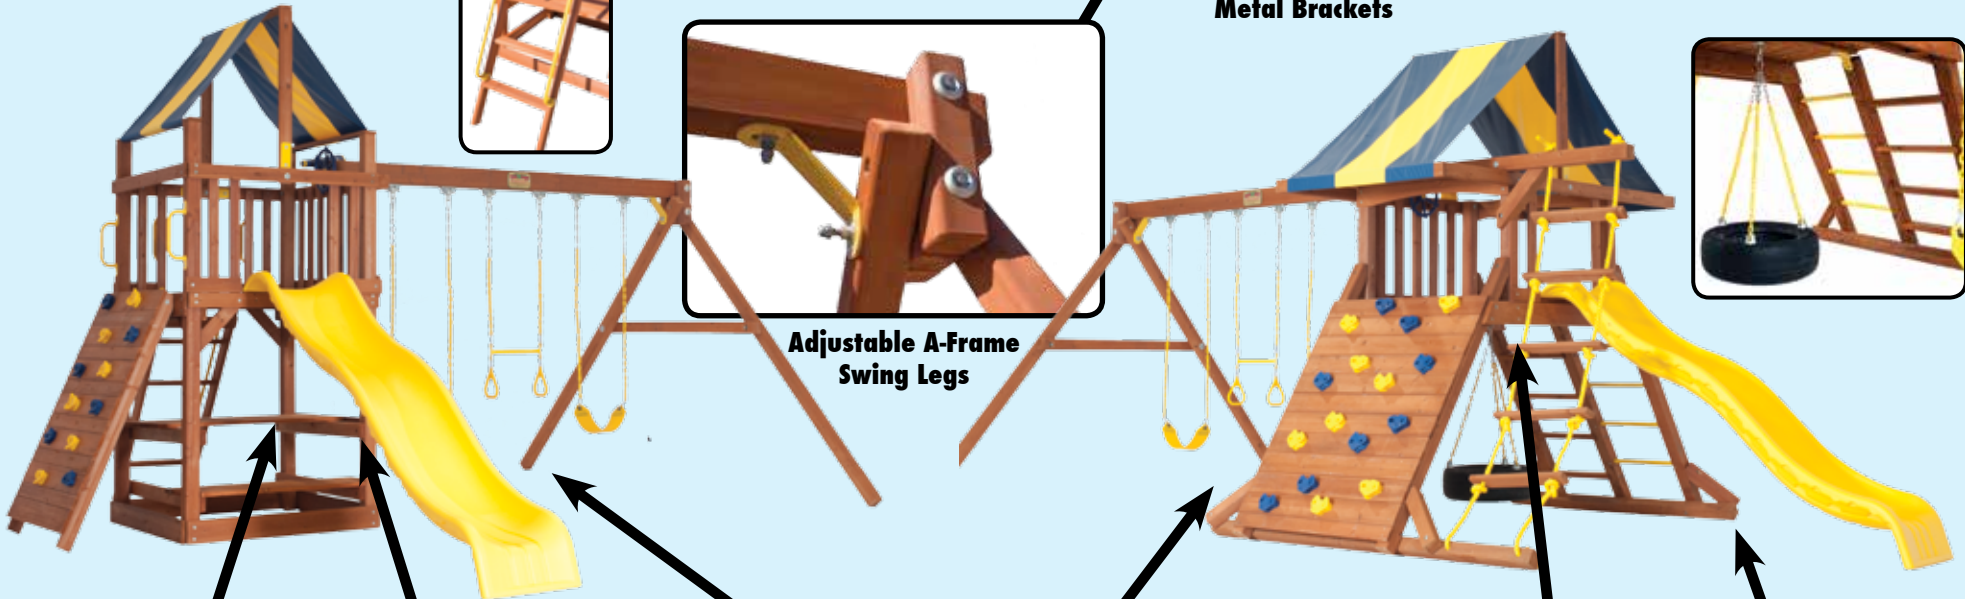

The Jaguar Series is a safe, fun, quality built swing set that is constructed with 100% natural premium Cedar which is resistant to insects and decay. The

Jaguar Series lumber comes from certified mills that have sustainable forestry practices. It is designed for years of birthday parties; play dates; and backyard family fun. The goal of the Jaguar Series is to have the best-built swing set with abundant play features at an affordable budget-friendly price without sacrificing quality in lumber, slides, and hardware.

Economical - Offering More Play Value For Your Dollar
Expandable - Add Options As The Kids Grow
Exceptional Construction - Unmatched Quality For The Value

Heavy Duty Hardware

Thick Heavy Gauge Metal Brackets

Adjustable A-Frame Swing Legs

Ladder Bracket

Superior Supports

Spacious Decks

Dual Bolt Construction

Solid 4x4 Bracing

Naturally Rot Deterrent & Free of Chemicals Preservers

Jaguar Fort & Playcenters

Massive Big Beam Construction
Modular - Able To Grow With Your Family
More Room For Kids To Grow Into
The Most Return On Your Family Fun Investment

8 FOOT STAND-ALONE

9 FOOT STAND-ALONE

LEMUR FORT

FEATURES: