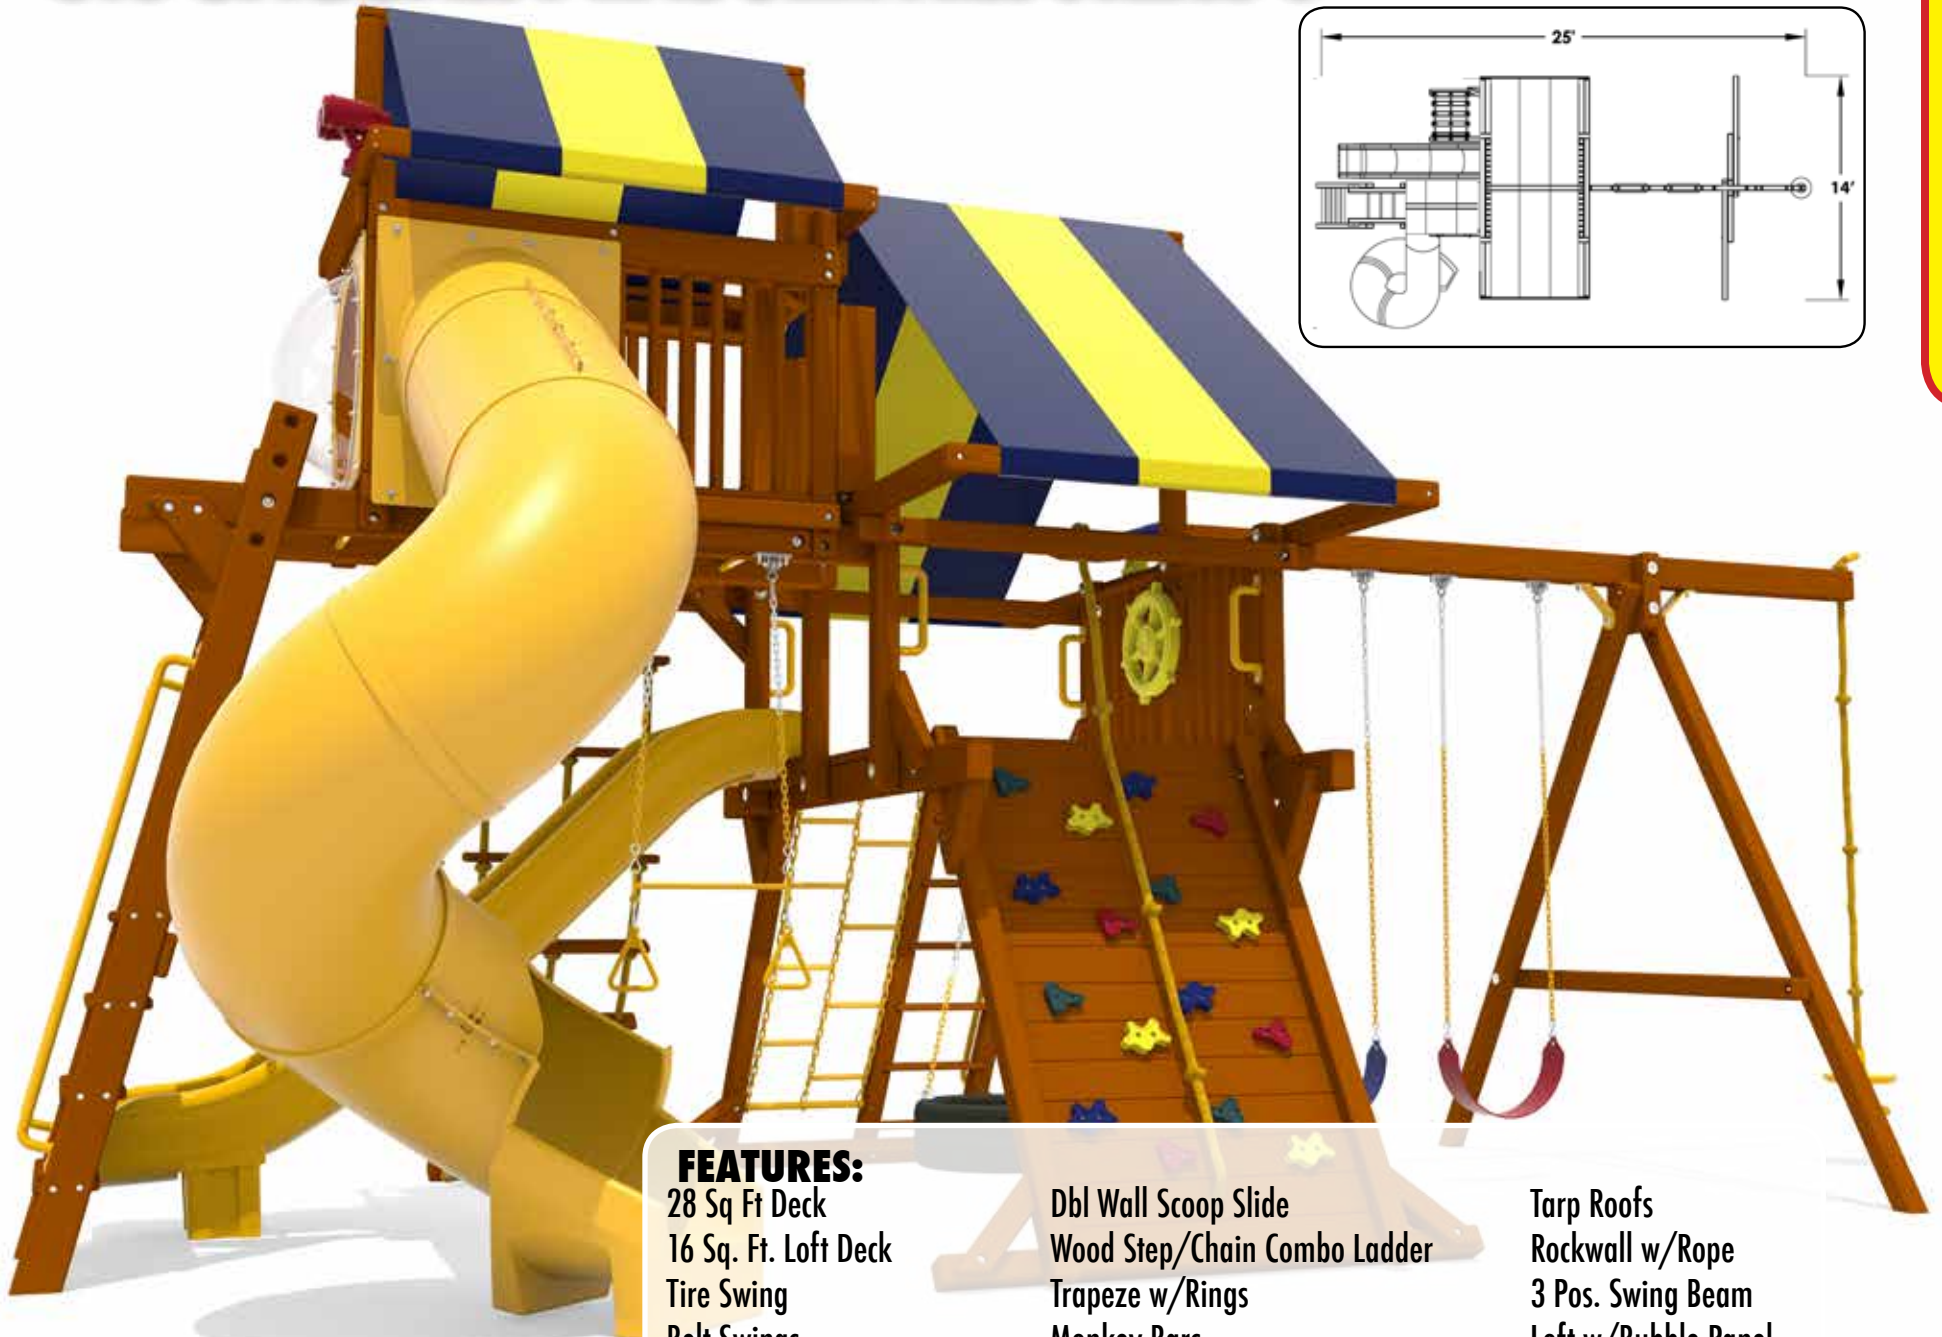

5.5 JAGUAR PLAYCENTER CONFIG 5

FEATURES:

- 28 Sq Ft Deck
- 16 Sq. Ft. Loft Deck
- Tire Swing
- Belt Swings
- 4 Safety Handles
- Rope Swing w/Disc

- Dbl Wall Scoop Slide
- Wood Step/Chain Combo Ladder
- Trapeze w/Rings
- Monkey Bars
- 5 Ladder Handles
- Ship's Wheel & Telescope

- Tarp Roofs
- Rockwall w/Rope
- 3 Pos. Swing Beam
- Loft w/Bubble Panel
- Binoculars
- Spiral Slide