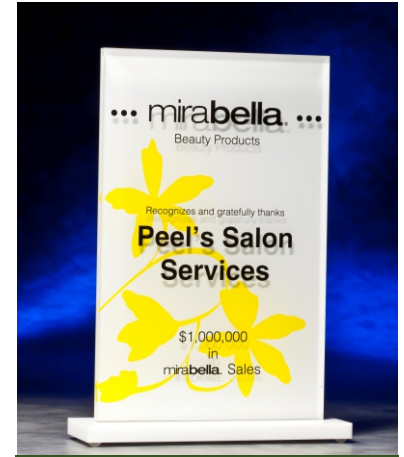

IAWARD

IAWARD

SIZES: 11"
THICKNESS: 3/8" TOP, 1/2" BASE
COLORS: WHITE WITH GREEN PRINT, WHITE WITH YELLOW PRINT

11" | IAWA11