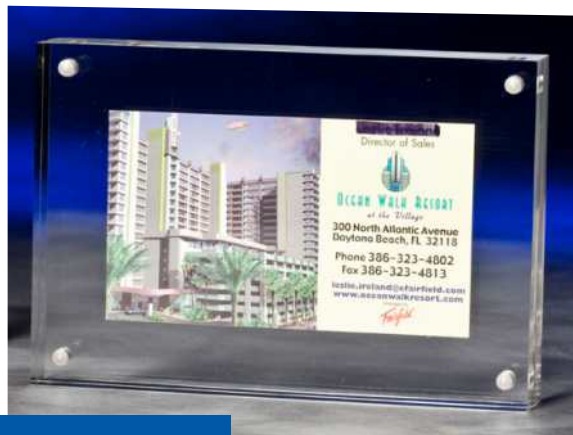

MAGNETIC HOLDER

MAGNETIC CC HOLDER

3-3/4X4-3/4"	MAGC

SIZES: 3-1/4X4-3/4"
THICKNESS: 3/8" FRONT, 3/8" BACK
COLOR: CLEAR WITH CREDIT CARD RECESS

MAGNETIC BC HOLDER

3-3/4X4-3/4"	MAGB

SIZES: 3-1/4X4-3/4"
THICKNESS: 3/8" FRONT, 3/8" BACK
COLOR: CLEAR, NO RECESS