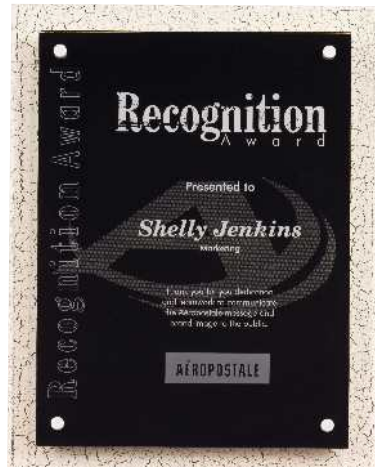

CHATEAU

ORPHEUS 11" | PLBO14AC
SIZES: 11X14"
BACK: DARK VINTAGE CRACKLE ON WOOD
FRONT: BLACK FLOODED 1/4" CLEAR
ALUMINUM HARDWARE

CHATEAU 11X14" | PLCH14AC
SIZES: 11X14"
BACK: LIGHT VINTAGE CRACKLE ON WOOD
FRONT: BLACK FLOODED 1/4" CLEAR
ALUMINUM HARDWARE