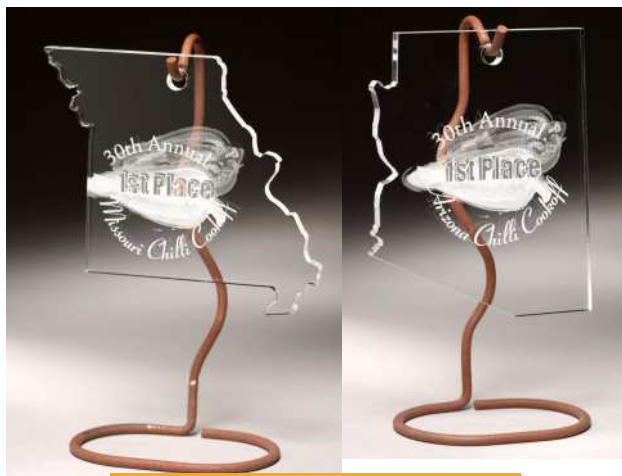

10"	WHBS10AC
-----	----------

THICKNESS: 3/8"
SHOWN WITH WIRE HOLDER B

HANGING DIAMOND

HANGING DIAMOND

SIZES: 10"

10"	WHAD10AC
-----	----------

THICKNESS: 3/8"
SHOWN WITH WIRE HOLDER B

WIRE STATES