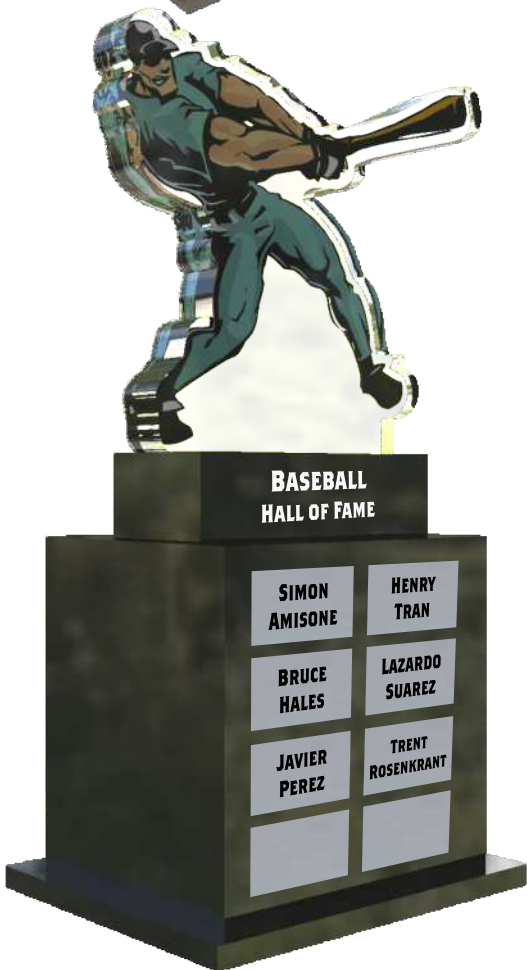

LOGO CUT
SERIES
300

Stillwater

FINELY CRAFTED AWARDS AND PLAQUES

SERIES 400 LOGOCUT

Stillwater
FINELY CRAFTED AWARDS AND PLAQUES

4+ CUSTOM PIECE

4 OR MORE COMPONENT
CUSTOM AWARD

4 OR MORE COMPONENT CUSTOM AWARD
SIZES: 10"-18" TALL
FULL COR OR LASER IMPRINT ON
MULTIPLE SURFACES