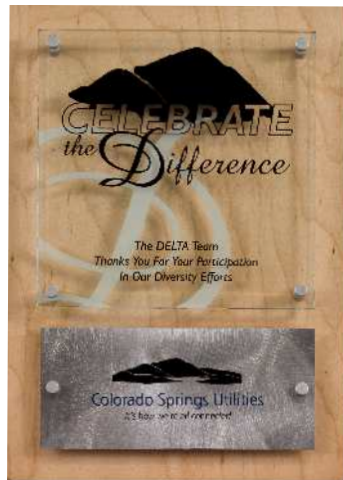

ALUMIT

ALUMIT 10X14" PLAL14AJ
SIZES: 10X14"
ACCENT SWIRL ALUMINUM
NATURAL MAPLE BACK