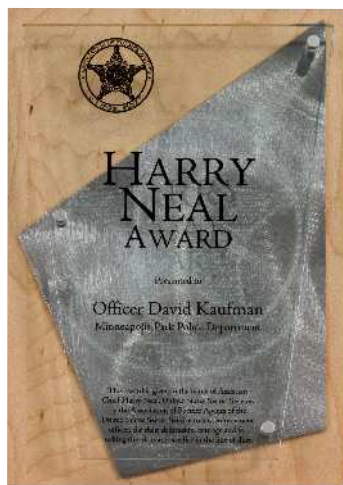

Stillwater
FINELY CRAFTED AWARDS AND PLAQUES

PLAQUES SERIES

MARIS

MARIS 10X14" PLMA14AJ
SIZES: 10X14"
ACCENT SWIRL ALUMINUM
NATURAL MAPLE BACK