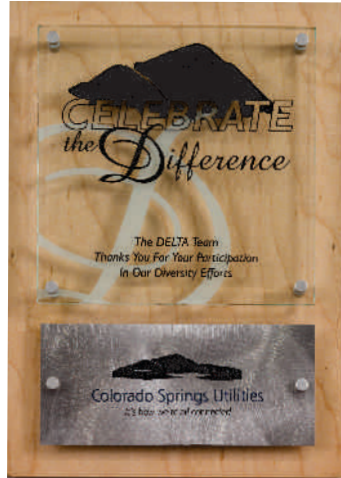

ALUMIT

ALUMIT 10X14" | PLAL14AJ
SIZES: 10X14"
ACCENT SWIRL ALUMINUM
NATURAL MAPLE BACK
FRONT 3/8" JADE ACRYLIC