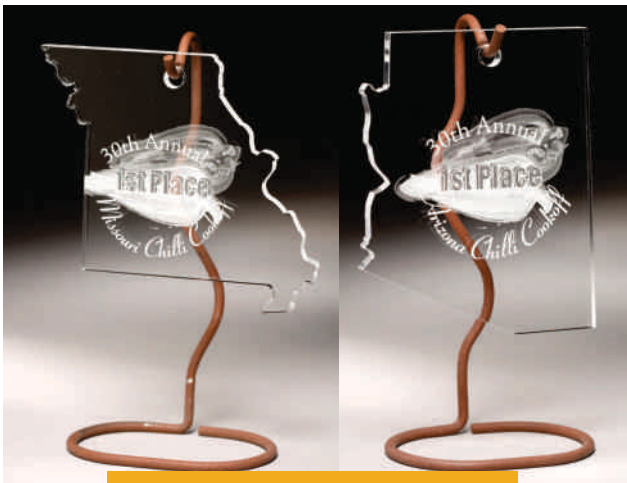

HANGING DIAMOND

SIZES: 10" 10" WHAD10AC
THICKNESS: 3/8"
SHOWN WITH WIRE HOLDER A

WIRE STATES

WIRE STATES

SIZES: 10" 10" WHSS10AC
THICKNESS: 3/8"
SHOWN WITH WIRE HOLDER A
AVAILABLE IN MOST STATES