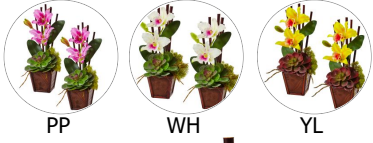

4569
 19" Phalaenopsis Orchid in Ceramic Pot
 Dim.: H: 19 In., W: 8 In., D: 5 In.
 Price: \$11.95

1016
 21" Single Stem Phalaenopsis
 Dim.: H: 21 In., W: 9 In., D: 6 In.
 Price: \$13.25

1479
 22.5" Phalaenopsis Orchid Artificial
 Arrangement in Black Vase
 Dim.: H: 22.5 In., W: 15 In., D: 15 In.
 Price: \$18.38

1445-S2
14.75" Cattleya Orchid and Succulent Arrangement (Set of 2)
 Dim.: H: 14.75 In., W: 8 In., D: 5.75 In.
 Price: \$31.78

1311-S3
Mini Phal Orchid Arrangement (Set of 3)
 Dim.: H: 16 In., W: 9.5 In., D: 4.5 In.
 Price: \$36.38

4065
Potted Phalaenopsis
 Dim.: H: 19 In., W: 8 In., D: 4.25 In.
 Price: \$7.40

 6304

17" Bromeliad in White Swirl Vase

Dim.: H: 17 In., W: 15 In., D: 6 In.

Price: \$25.91

 5898-S2

8" Bromeliad with Vase Arrangement
(Set of 2)