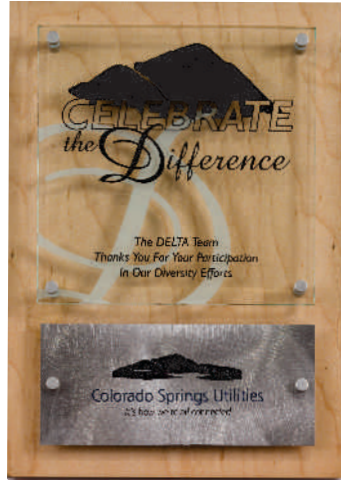

ALUMIT

ALUMIT 10X14" PLAL14AJ
SIZES: 10X14"
ACCENT SWIRL ALUMINUM
NATURAL MAPLE BACK
FRONT 3/8" JADE ACRYLIC