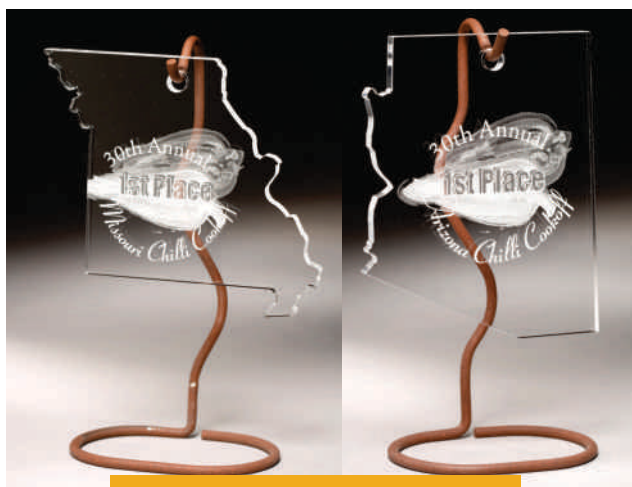

HANGING DIAMOND

SIZES: 10" 10" WHAD10AC
THICKNESS: 3/8"
SHOWN WITH WIRE HOLDER A

WIRE STATES

WIRE STATES

SIZES: 10" 10" WHSS10AC
THICKNESS: 3/8"
SHOWN WITH WIRE HOLDER A
AVAILABLE IN MOST STATES