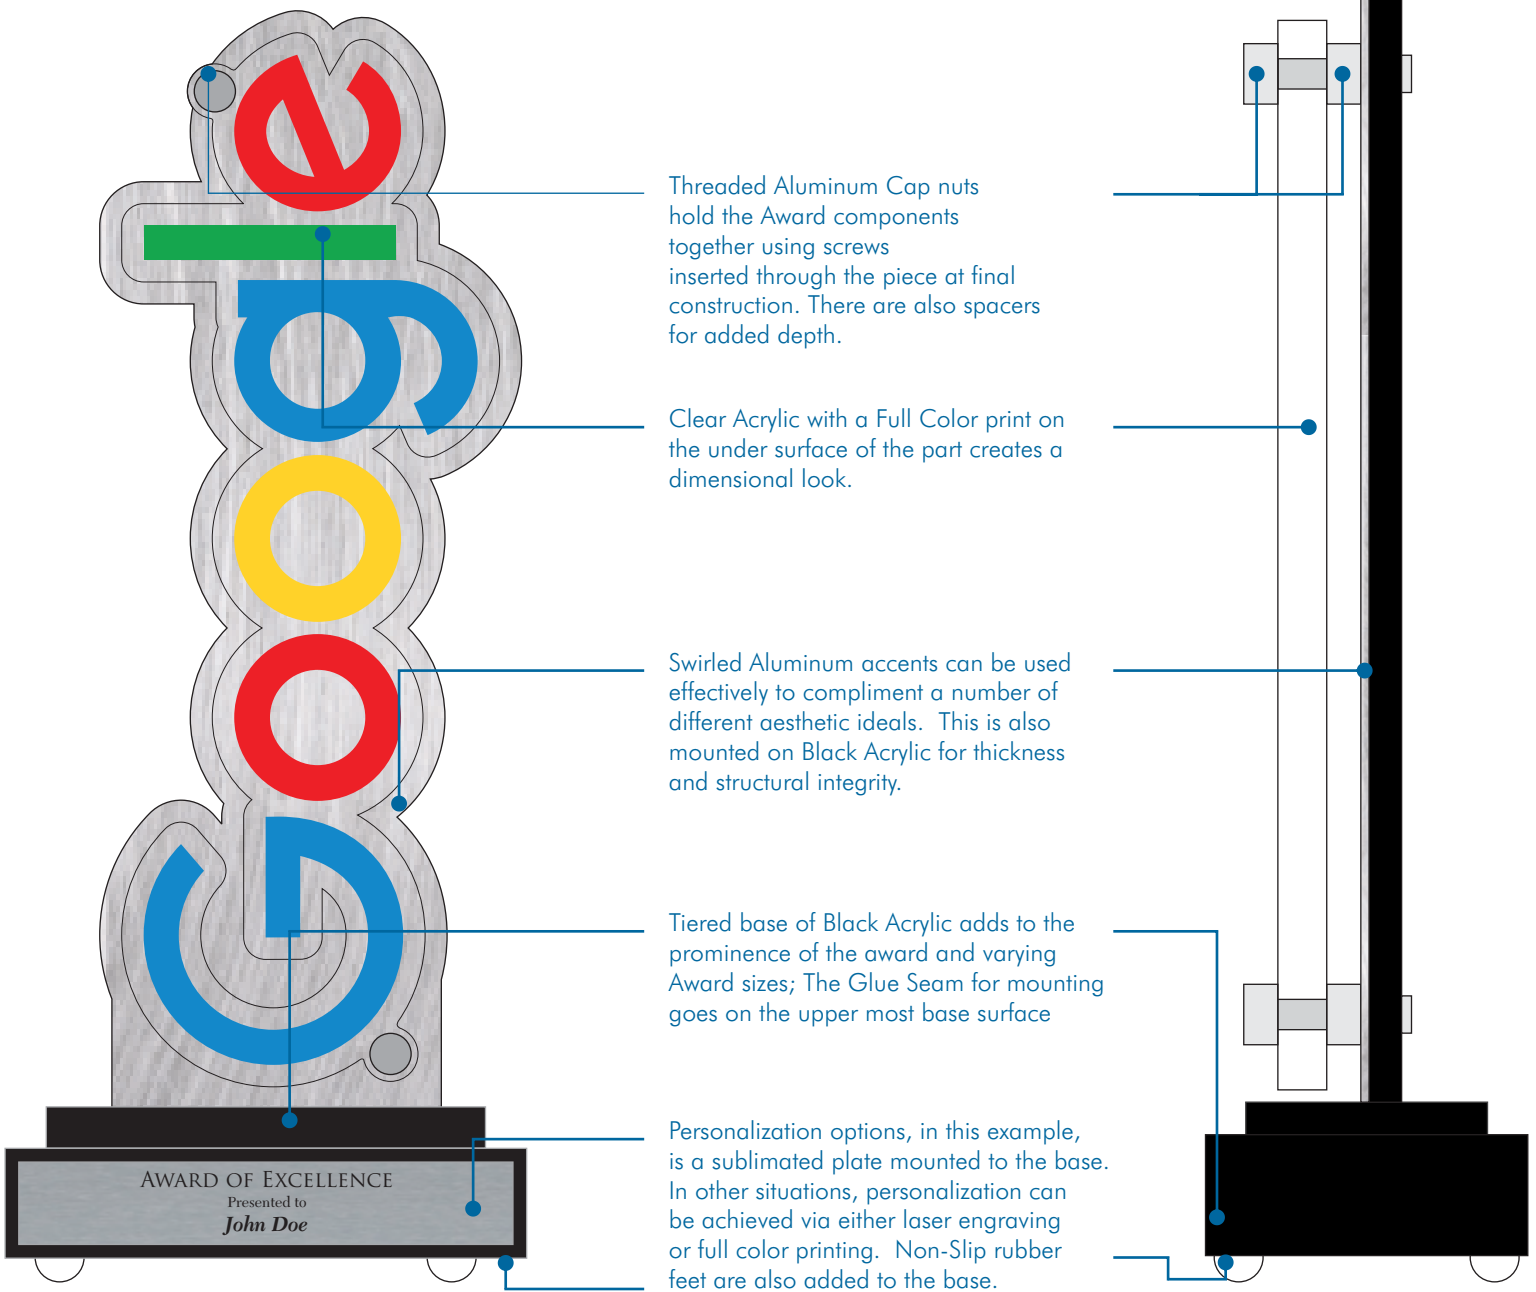

We will produce your awards on time and on your budget!

LOGOCUT™

Anatomy of an Award

Front

Side

Stillwater
FINELY CRAFTED AWARDS AND PLAQUES

SERIES 50 LOGOCUT

CUSTOM
APERWEIGHTS