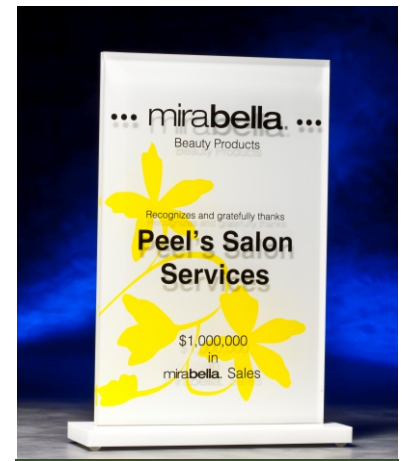

IAWARD

IAWARD

SIZES: 11"
THICKNESS: 3/8" TOP, 1/2" BASE
COLORS: WHITE WITH GREEN PRINT, WHITE WITH YELLOW PRINT

11" | IAWA11