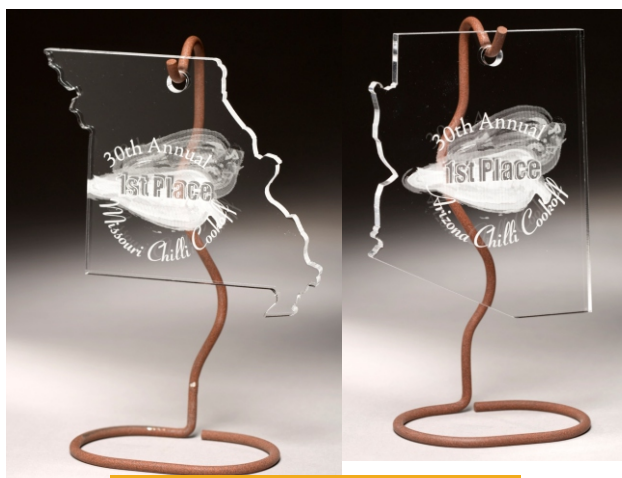

HANGING DIAMOND

SIZES: 10"

10" WHAD10AC

THICKNESS: 3/8"

SHOWN WITH WIRE HOLDER B

WIRE STATES

WIRE STATES

SIZES: 10"

10" WHSS10AC

THICKNESS: 3/8"

SHOWN WITH WIRE HOLDER B