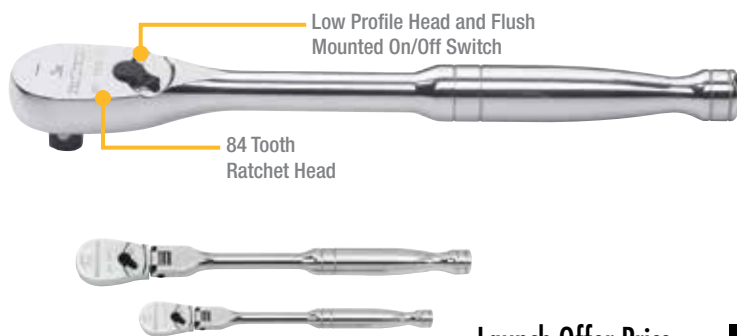

Launch Offer Price
£127.99

GET THIS FREE

with purchase of
574 77 086P

574 77 00760 14 Pc. 1/4" Drive Metric 6 Point Socket Set

• Set includes: 4mm, 5mm, 6mm, 7mm, 8mm, 9mm, 10mm, 11mm, 12mm and 13mm 1/4" drive 6 point standard metric socket; 2" ad 6" 1/4" drive extensions; 1/4" drive spinner handle and 1/4" drive full polish teardrop ratchet.

BUY THIS

574 77 090P 2 Pc. 1/4" & 3/8" Drive Full Polish Flex Ratchet Set

Launch Offer Price
£59.99

GET THIS FREE

with purchase of
574 77 090P

574 77 0800 7 Pc. 1/2" Drive Metric Hex Bit Socket Set, 6-19mm

BUY THIS

574 77 089P 2 Pc. 1/4" & 3/8" Drive Long Handle Ratchet Set

Launch Offer Price
£92.99

GET THIS FREE

with purchase of
574 77 089P

574 77 0790 83 Pc. Screwdriver Accessory Set

BUY THIS

Patented bit holding system forces bit surface to opposing side for maximum bit retention - strength