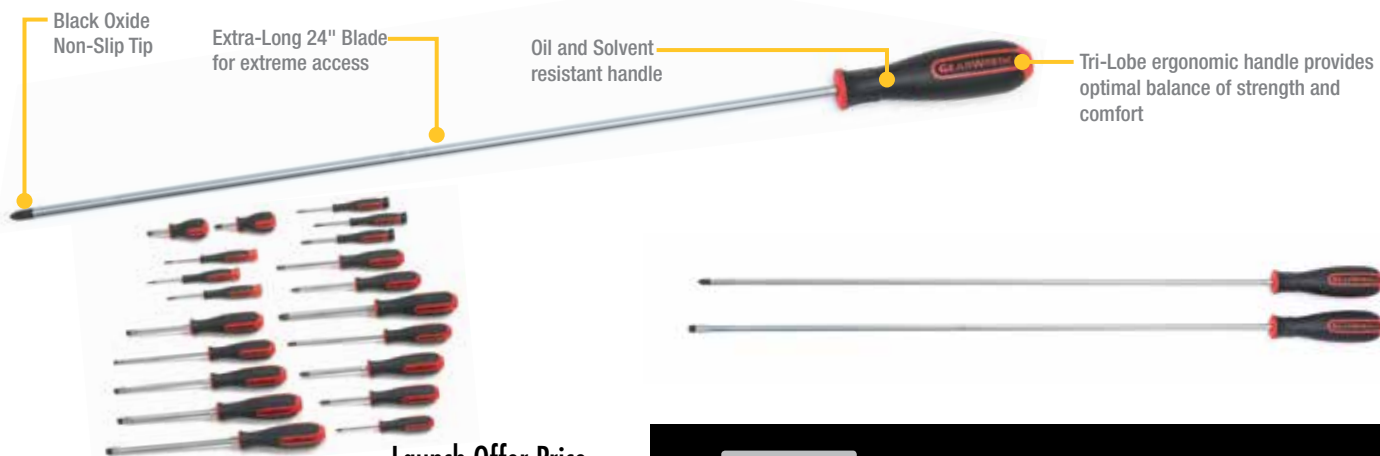

BUY THIS

Black Oxide Non-Slip Tip

Extra-Long 24" Blade for extreme access

Oil and Solvent resistant handle

Tri-Lobe ergonomic handle provides optimal balance of strength and comfort

Launch Offer Price
£94.99