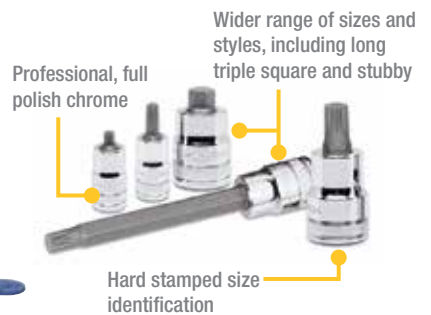

Launch Offer Price
£127.99

GET THIS FREE

with purchase of
574 77 086P

574 77 00760 14 Pc. 1/4" Drive Metric 6 Point Socket Set

• Set includes: 4mm, 5mm, 6mm, 7mm, 8mm, 9mm, 10mm, 11mm, 12mm and 13mm 1/4" drive 6 point standard metric socket; 2" ad 6" 1/4" drive extensions; 1/4" drive spinner handle and 1/4" drive full polish teardrop ratchet.

BUY THIS

574 77 090P 2 Pc. 1/4" & 3/8" Drive Full Polish Flex Ratchet Set

Launch Offer Price
£59.99

GET THIS FREE

with purchase of
574 77 090P

574 77 0800 7 Pc. 1/2" Drive Metric Hex Bit Socket Set, 6-19mm

BUY THIS

574 77 089P 2 Pc. 1/4" & 3/8" Drive Long Handle Ratchet Set

Launch Offer Price
£92.99

GET THIS FREE

with purchase of
574 77 089P

574 77 0790 83 Pc. Screwdriver Accessory Set

BUY THIS

Patented bit holding system forces bit surface to opposing side for maximum bit retention - strength

Chrome sockets; S2 and alloy steel bits

Launch Offer Price
£129.99

574 77 087P 36 Pc. Master Torx® Set with Hex Socket Bits

- Set includes: 1/4" Drive - T10, T15, T20, T25, T27, T30, E4, E5, E6, E7, and E8; 3/8" Drive - T40, T45, T50, T55, E10, E12, E14, E16, 1/8"-3/8", 2, 2.5, 3-8, and 10mm Hex; and 1/2" Drive - E18 Bit Sockets