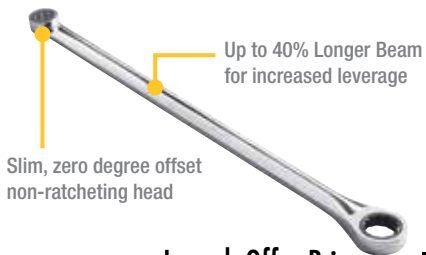

574 77 088P 20 Pc. Master Screwdriver Set

Slotted & Phillips

GET THIS FREE

with purchase of
574 77 088P

574 77 0780 2 Pc. Extra Long 24" Screwdriver Set
Phillips: #2, Slotted: 1/4"

BUY THIS

Launch Offer Price
£179.99

574 77 085P 10 Pc. Metric Stubby Flex Wrench Set
10 - 19mm

GET THIS FREE

with purchase of
574 77 085P

574 77 0750 5 Pc. Phillips Dual Material Screwdriver Set

BUY THIS

574 77 082P 12 Pc. Metric GearBox Wrench Set
8 - 19mm

Launch Offer Price
£194.99

GET THIS FREE

with purchase of
574 77 082P

574 77 0710 4 Pc. Metric Reversible Completer Set
21 - 25mm

BUY THIS

120XP

574 77 081P 10 Pc. 120XP™ Spline Metric XL
GearBox Flex Ratcheting Wrench Set
10 - 19mm

Launch Offer Price
£239.99

GET THIS FREE

with purchase of
574 77 081P

120XP

574 77 0720 4 Pc. 120XP™ Spline Metric XL
Combination Ratcheting Wrench Set
20mm - 24mm

BUY THIS

574 77 083P 16 Pc. Metric Ratcheting Wrench Set
8 - 24mm