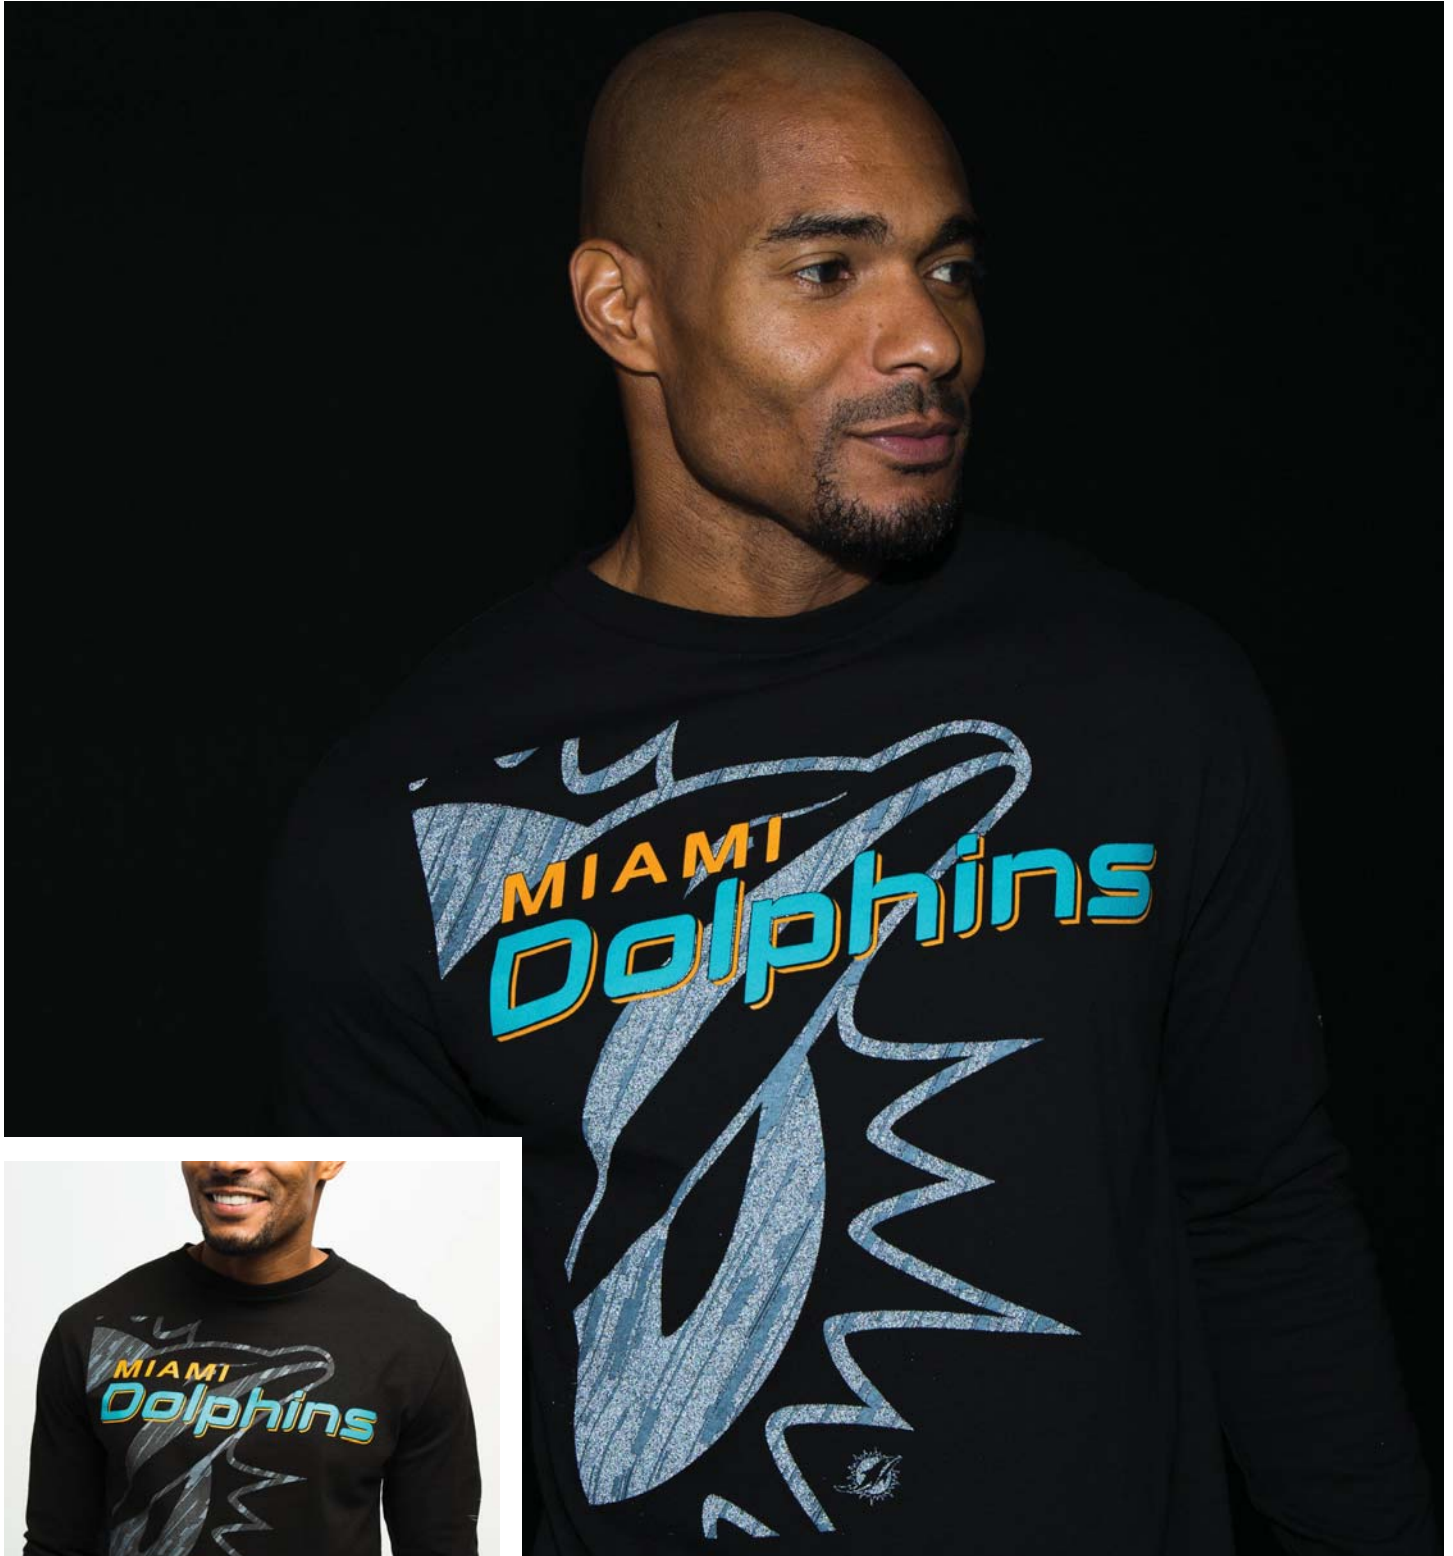

FIERCE INTENSITY

KFSL-8N7

PRIMARY RECEIVER

K717-6Y3

DUAL THREAT

K717-6Y4

ELITE REFLECTIVE

K717-6Y5