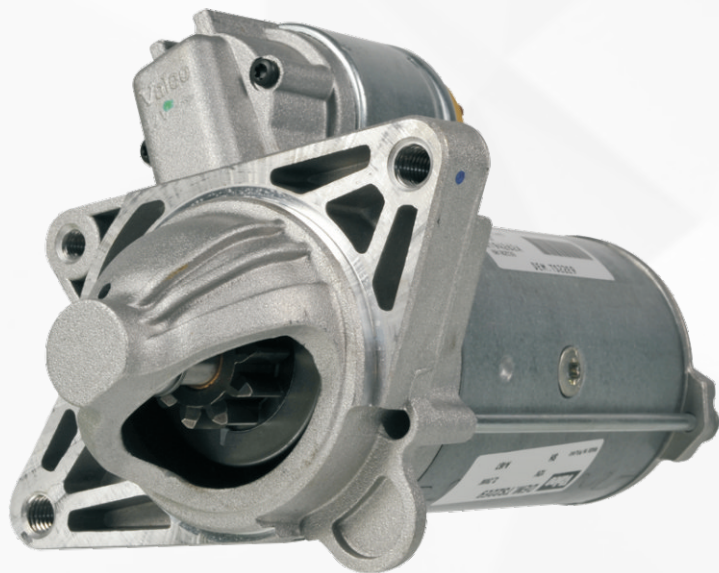

STARTER & ALTERNATOR

One Solution for Multiple Benefits

- ✓ Light weight & fuel Consumption Savings up to 15%.
- ✓ Efficient performance with CO2 emission reduction.
- ✓ OE Quality.

Valeo

ELECTRICALS APPLICATION CHART

STARTERS

Sl.	Application	Specification	OE Part number	Starter Assy	Front Bracket	Armature Assy	O.R.C Assy	Yoke Assy	Solenoid Switch	Rear Bracket	Engaging Lever	CED screw	Drive Shaft Assy	Plunger	Through Bolt	Front Bracket Bush	Needle Bearing front bracket	Snap Ring	Thrust Collar	Brush Holder
1	Chevrolet Enjoy	12V,1.2 KW	55584688	406513	406573	406592	406575	406576	406577	406578	406614	406623	406643	406640	406620	-	406648	406629	406628	
2	Fiat Linea/Punto - Petrol	12V,1.0 KW	00518604500E	406501	406556	160800	406558	406559	406560	406561	406613	406623	406643	406640	406625	-	406627	-	--	
3	Ford Figo/Fiesta/Classic/Ecosport - Petrol	12V,1.4 KW	8A3911000BC	406502	406563	160801	406565	406566	406567	406568	406614	406623	406644	406640	406620	-	406627	406629	406628	
4	Ford Figo/Fiesta/Ecosport - Diesel	12V,1.4 KW	8A3911000AC	406503	406569	406570	406565	406571	406567	406568	406614	406623	406630	406640	406620	-	406627	406629	406628	
5	Hyundai i10/i20 Kappa	12V,0.9 KW	3610003150	406500	406550	406551	406552	406553	406554	406555	406612	406621	-	--	406620	406650	--	-	--	406634
6	Maruti Ertiga - Petrol	12V,1.4 KW	31100M55K20	406511	406606	406580	406581	406609	406610	406584	406618	406623	-	406640	406649	406650	--	-	--	
7	Maruti Swift/Dzire/SX4 - Diesel	12V,1.2 KW	31100M86J10 31100M86J11 31100M86J12	406504	406573	406592	406575	406576	406577	406578	406614	406623	406643	406640	406620	406631	--	406629	406628	
8	Maruti SX4 - Petrol	12V,1.4 KW	31100M55K10	406505	406579	406580	406581	406582	406610	406584	406617	406623	-	406640	406649	406650	--	-	--	
9	Nissan Micra - Petrol	12V,1.0 KW	233001HC1A	406507	406590	160800	406558	406587	406588	406589	406615	406632	-	--	406625	-	406627	-	--	
10	Nissan Micra - Diesel	12V,1.2 KW	233001HS0A	406506	406585	160800	406558	406587	406588	406589	406615	406632	-	--	406625	-	406627	-	--	
11	Nissan Sunny - Diesel	12V,1.2 KW	233003152R	406512	406637	160801	406565	406638	406639	406568	406614	406623	406643	406640	406620	406631	--	406629	406628	
12	Renault Duster/Pulse - Diesel	12V,1.2 KW	233003152R	406512	406637	160801	406565	406638	406639	406568	406614	406623	406643	406640	406620	406631	--	406629	406628	
13	Tata Vista/Manza - Diesel	12V,1.2 KW	00518280450E 00518592410E	406508	406591	406592	406575	406576	406593	406594	406614	406623	406643	406640	406620	406631	--	406629	406628	
14	Volkswagen Polo - Diesel	12V,1.2 KW	02Z911023G	406509	406595	406596	406597	406598	406599	406600	406616	406623	406646	406651	406620	-	--	-	--	
15	Volkswagen Polo - Petrol	12V,1.0 KW	02T911024F	406510	406601	406602	406603	406604	406599	406605	406616	406623	406646	406651	--	-	--	-	--	
16	Piaggio Porter 1000	12V,1.2KW	B012153	406514	406652	406596	406653	406654	406655	406600	406656	406623		406651	406620	-	406648	-	-	
17	Mahindra Bolero	12V, 1.8 KW		406518	406661	406665	406663	406664		406669	406668		406662				406666			
18	Renault Kwid	1.0 KW	233006914R	406519	406667	406670		406671	406673				406672							
19	Tata Ace	1.2 KW		406516	406657				406659				406658							
20	Tata Indica / Indigo	12V, 0.1 KW		406517	406660				406659				406658							
21	Mahindra Xylo /Genio D2 2489CC	1.2 KW		406520																
22	Toyota Etios Diesel	1.4 KW	281000N080	406522																

ALTERNATORS