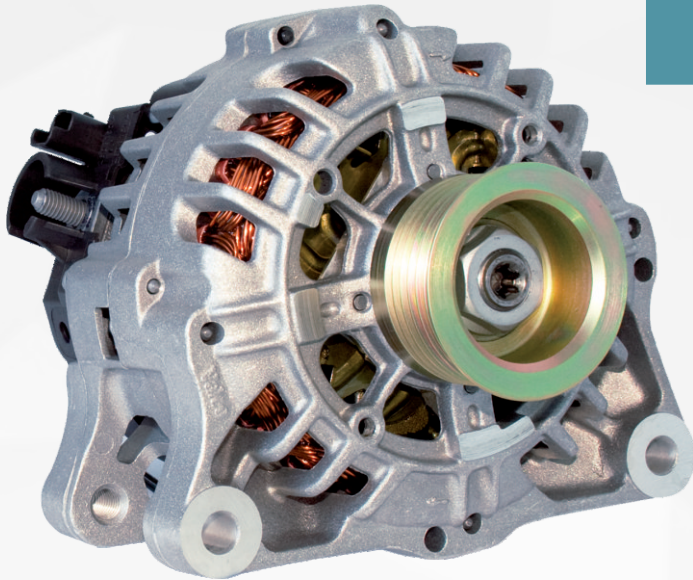

STARTER & ALTERNATOR

One Solution for Multiple Benefits

- ✓ Light weight & fuel Consumption Savings up to 15%.
- ✓ Efficient performance with CO2 emission reduction.
- ✓ OE Quality.

Valeo

ELECTRICALS APPLICATION CHART

STARTERS

Sl.	Application	Specification	OE Part number	Starter Assy	Front Bracket	Armature Assy	O.R.C Assy	Yoke Assy	Solenoid Switch	Rear Bracket	Engaging Lever	CED screw	Drive Shaft Assy	Plunger	Through Bolt	Front Bracket Bush	Needle Bearing front bracket	Snap Ring	Thrust Collar	Brush Holder
1	Chevrolet Enjoy	12V,1.2 KW	55584688	406513	406573	406592	406575	406576	406577	406578	406614	406623	406643	406640	406620	-	406648	406629	406628	
2	Fiat Linea/Punto - Petrol	12V,1.0 KW	00518604500E	406501	406556	160800	406558	406559	406560	406561	406613	406623	406643	406640	406625	-	406627	-	--	
3	Ford Figo/Fiesta/Classic/Ecosport - Petrol	12V,1.4 KW	8A3911000BC	406502	406563	160801	406565	406566	406567	406568	406614	406623	406644	406640	406620	-	406627	406629	406628	
4	Ford Figo/Fiesta/Ecosport - Diesel	12V,1.4 KW	8A3911000AC	406503	406569	406570	406565	406571	406567	406568	406614	406623	406630	406640	406620	-	406627	406629	406628	
5	Hyundai i10/i20 Kappa	12V,0.9 KW	3610003150	406500	406550	406551	406552	406553	406554	406555	406612	406621	-	--	406620	406650	--	-	--	406634
6	Maruti Ertiga - Petrol	12V,1.4 KW	31100M55K20	406511	406606	406580	406581	406609	406610	406584	406618	406623	-	406640	406649	406650	--	-	--	
7	Maruti Swift/Dzire/SX4 - Diesel	12V,1.2 KW	31100M86J10 31100M86J11 31100M86J12	406504	406573	406592	406575	406576	406577	406578	406614	406623	406643	406640	406620	406631	--	406629	406628	
8	Maruti SX4 - Petrol	12V,1.4 KW	31100M55K10	406505	406579	406580	406581	406582	406610	406584	406617	406623	-	406640	406649	406650	--	-	--	
9	Nissan Micra - Petrol	12V,1.0 KW	233001HC1A	406507	406590	160800	406558	406587	406588	406589	406615	406632	-	--	406625	-	406627	-	--	
10	Nissan Micra - Diesel	12V,1.2 KW	233001HS0A	406506	406585	160800	406558	406587	406588	406589	406615	406632	-	--	406625	-	406627	-	--	
11	Nissan Sunny - Diesel	12V,1.2 KW	233003152R	406512	406637	160801	406565	406638	406639	406568	406614	406623	406643	406640	406620	406631	--	406629	406628	
12	Renault Duster/Pulse - Diesel	12V,1.2 KW	233003152R	406512	406637	160801	406565	406638	406639	406568	406614	406623	406643	406640	406620	406631	--	406629	406628	
13	Tata Vista/Manza - Diesel	12V,1.2 KW	00518280450E 00518592410E	406508	406591	406592	406575	406576	406593	406594	406614	406623	406643	406640	406620	406631	--	406629	406628	
14	Volkswagen Polo - Diesel	12V,1.2 KW	02Z911023G	406509	406595	406596	406597	406598	406599	406600	406616	406623	406646	406651	406620	-	--	-	--	
15	Volkswagen Polo - Petrol	12V,1.0 KW	02T911024F	406510	406601	406602	406603	406604	406599	406605	406616	406623	406646	406651	--	-	--	-	--	
16	Piaggio Porter 1000	12V,1.2KW	B012153	406514	406652	406596	406653	406654	406655	406600	406656	406623		406651	406620	-	406648	-	-	
17	Mahindra Bolero	12V, 1.8 KW		406518	406661	406665	406663	406664		406669	406668		406662				406666			
18	Renault Kwid	1.0 KW	233006914R	406519	406667	406670		406671	406673				406672							
19	Tata Ace	1.2 KW		406516	406657				406659				406658							
20	Tata Indica / Indigo	12V, 0.1 KW		406517	406660				406659				406658							
21	Mahindra Xylo /Genio D2 2489CC	1.2 KW		406520																
22	Toyota Etios Diesel	1.4 KW	281000N080	406522																

ALTERNATORS