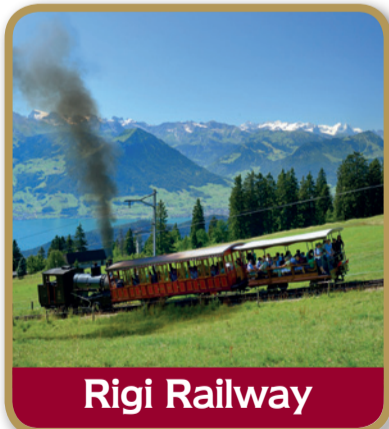

Railtrail

AWARD WINNING ESCORTED RAIL HOLIDAYS

Fares
From
£1199

8
DAYS

MOUNTAIN RAILROAD ADVENTURE

SWITZERLAND

Experience five completely unique mountain railroad excursions

Rigi Railway

Titlis Rotair

Pilatus Railway

Stanserhorn

Hammetschwand Lift

DEPARTS

2 July & 17 September 2016

RAILTRAIL

ASK FOR DETAILS