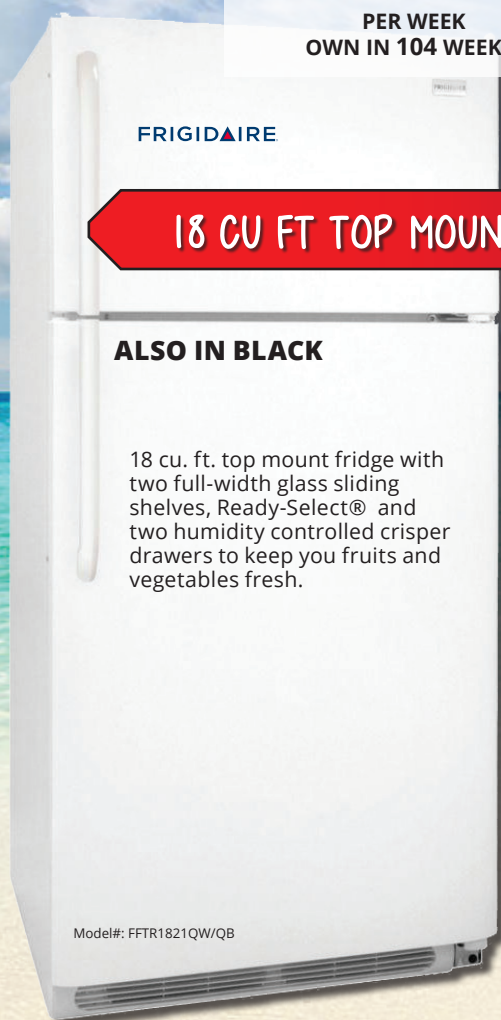

pick your style!

ASHLEY
FURNITURE INDUSTRIES, INC.

Model#: 68704/18-35-9470408

Model#: 68703/18-35-9470308

ASHLEY
FURNITURE INDUSTRIES, INC.

Model#: 68702/18-35-9470408

**LIVING ROOM
GROUP**

Pick the style you LOVE for one great price! Living Room group includes chaise sofa, love seat and decorative ottoman.

\$25⁹⁹
PER WEEK
OWN IN 104 WEEKS*

COOL APPLIANCE DEALS!

\$15⁹⁹
PER WEEK
OWN IN 104 WEEKS*

FRIGIDAIRE

18 CU FT TOP MOUNT

ALSO IN BLACK

18 cu. ft. top mount fridge with two full-width glass sliding shelves, Ready-Select® and two humidity controlled crisper drawers to keep you fruits and vegetables fresh.