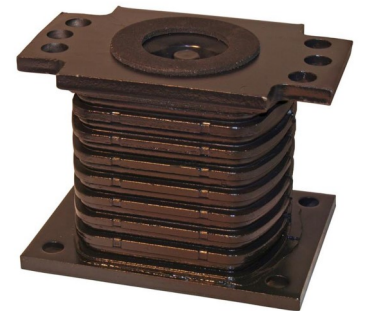

Volvo Spring Bolster

Part Number: **T0023**
OE Ref: 1089501