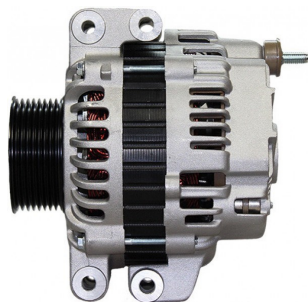

**Scania Flywheel**

Part Number: **3421 601 057**  
OE Ref: 1403271

**Scania Mounting**

Part Number: **SC725**  
OE Ref: 1336882

**Scania Gear Knob**

Part Number: **FEBI31626**  
OE Ref: 1438702, 1727377

**Scania Cab Air Bag**

Part Number: **CMA06**  
OE Ref: 1381919, 1476415

**Scania Middle Grille**

Part Number: **AM9078**  
OE Ref: 1538383

**Scania Water Pump**

Part Number: **SCWA0002**  
OE Ref: 1380897

**Scania Bosch Alternator 100Ah, 24v**