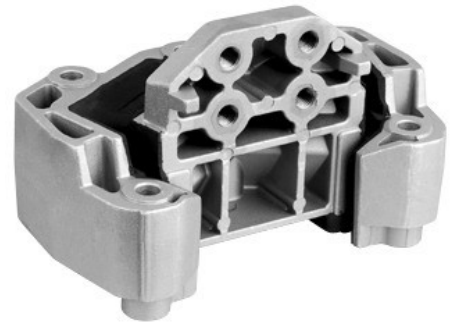

**Scania Flywheel**

Part Number: **3421 601 057**  
OE Ref: 1403271

**Scania Mounting**

Part Number: **SC725**  
OE Ref: 1336882

**Scania Gear Knob**

Part Number: **FEBI31626**  
OE Ref: 1438702, 1727377

**Scania Cab Air Bag**