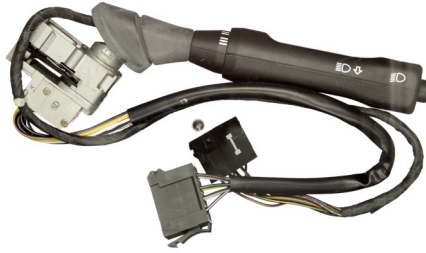

Mercedes Indicator Switch c/w Wiper & Horn Switch
Part Number: **FEBI15259**
OE Ref: 6735400245