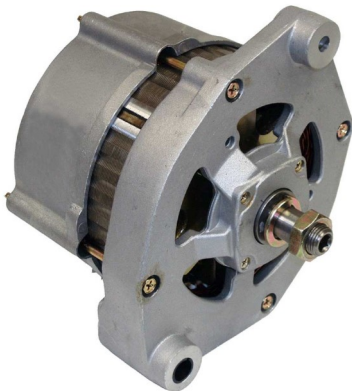

# VOLVO TRUCKS

**Volvo Rear Light RH**

Part Number: **462DIN/07/00**  
OE Ref: 20425720

**Volvo Column Switch**

Part Number: **2.27058**  
OE Ref: 70351704

**Volvo Levelling Valve**

Part Number: **4640070030**  
OE Ref: 20531967

**Volvo Wheel Bearing Set**

Part Number: **SET1312**  
OE Ref: 20382168

**Volvo Expansion Tank**

Part Number: **TP1400**  
OE Ref: 20783903

**Volvo Water Pump**

Part Number: **VLWA0004**  
OE Ref: 1547155

**Volvo Bosch Alternator 55Ah, 24V**