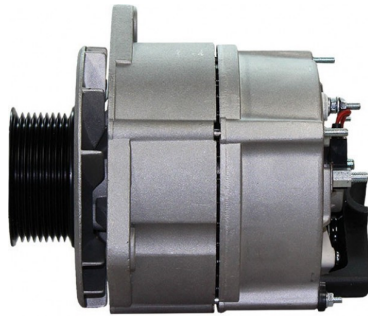

OE Ref: 81637306512

**MAN Bosch Starter Motor**

Part Number: **0986011570**

OE Ref: 51252017181

**MAN Bosch Alternator 110Ah, 24V**

Part Number: **0986041030**

OE Ref: 51261017246

**MAN Track Rod**

Part Number: **TTR2047**

OE Ref: 81467116773

# Mercedes-Benz

**Mercedes Axor Indicator Lamp RH**  
Part Number: **MRBODY147**  
OE Ref: 9408200421

**Mercedes Indicator Switch c/w Wiper & Horn Switch**  
Part Number: **FEBI15259**  
OE Ref: 6735400245

**Mercedes Atego Mk 2 Expansion Tank**  
Part Number: **TP7710**  
OE Ref: 9705000249

**Mercedes Intercooler Hose**  
Part Number: **TH0350**  
OE Ref: 0.000501018

**Mercedes Bosch Alternator 110Ah, 24V**  
Part Number: **0986041030**  
OE Ref: 20402404