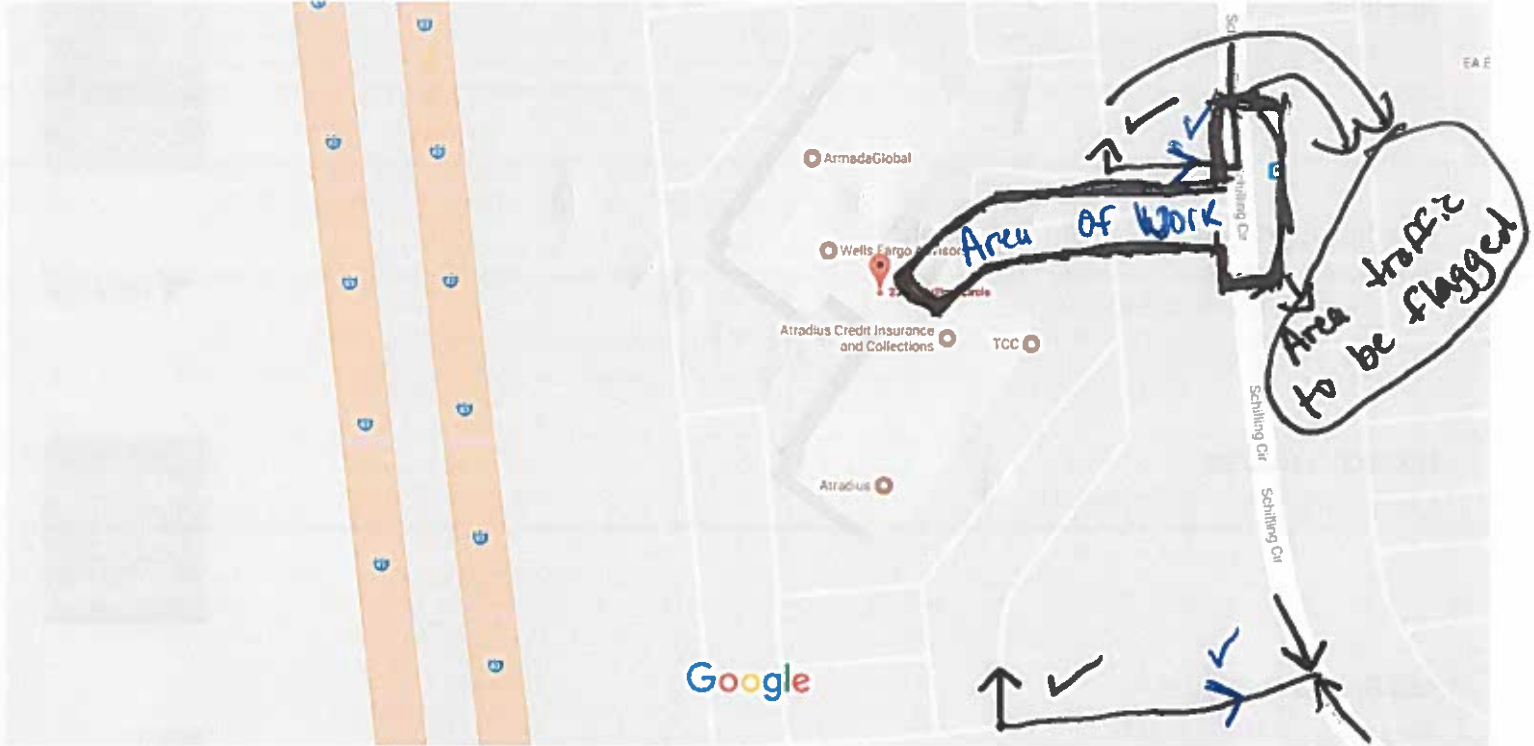

Google Maps 230 Schilling Cir