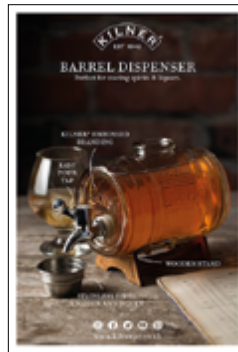

Barrel Dispenser
A5 POS 6505.021