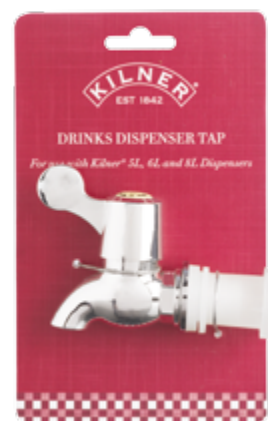

Kilner® Drinks Dispenser Tap
Fits 5, 6 & 8 Litre Kilner® Drinks Dispensers.
H 180 x W 110mm.
Header Card.

0025.835 CTN 12