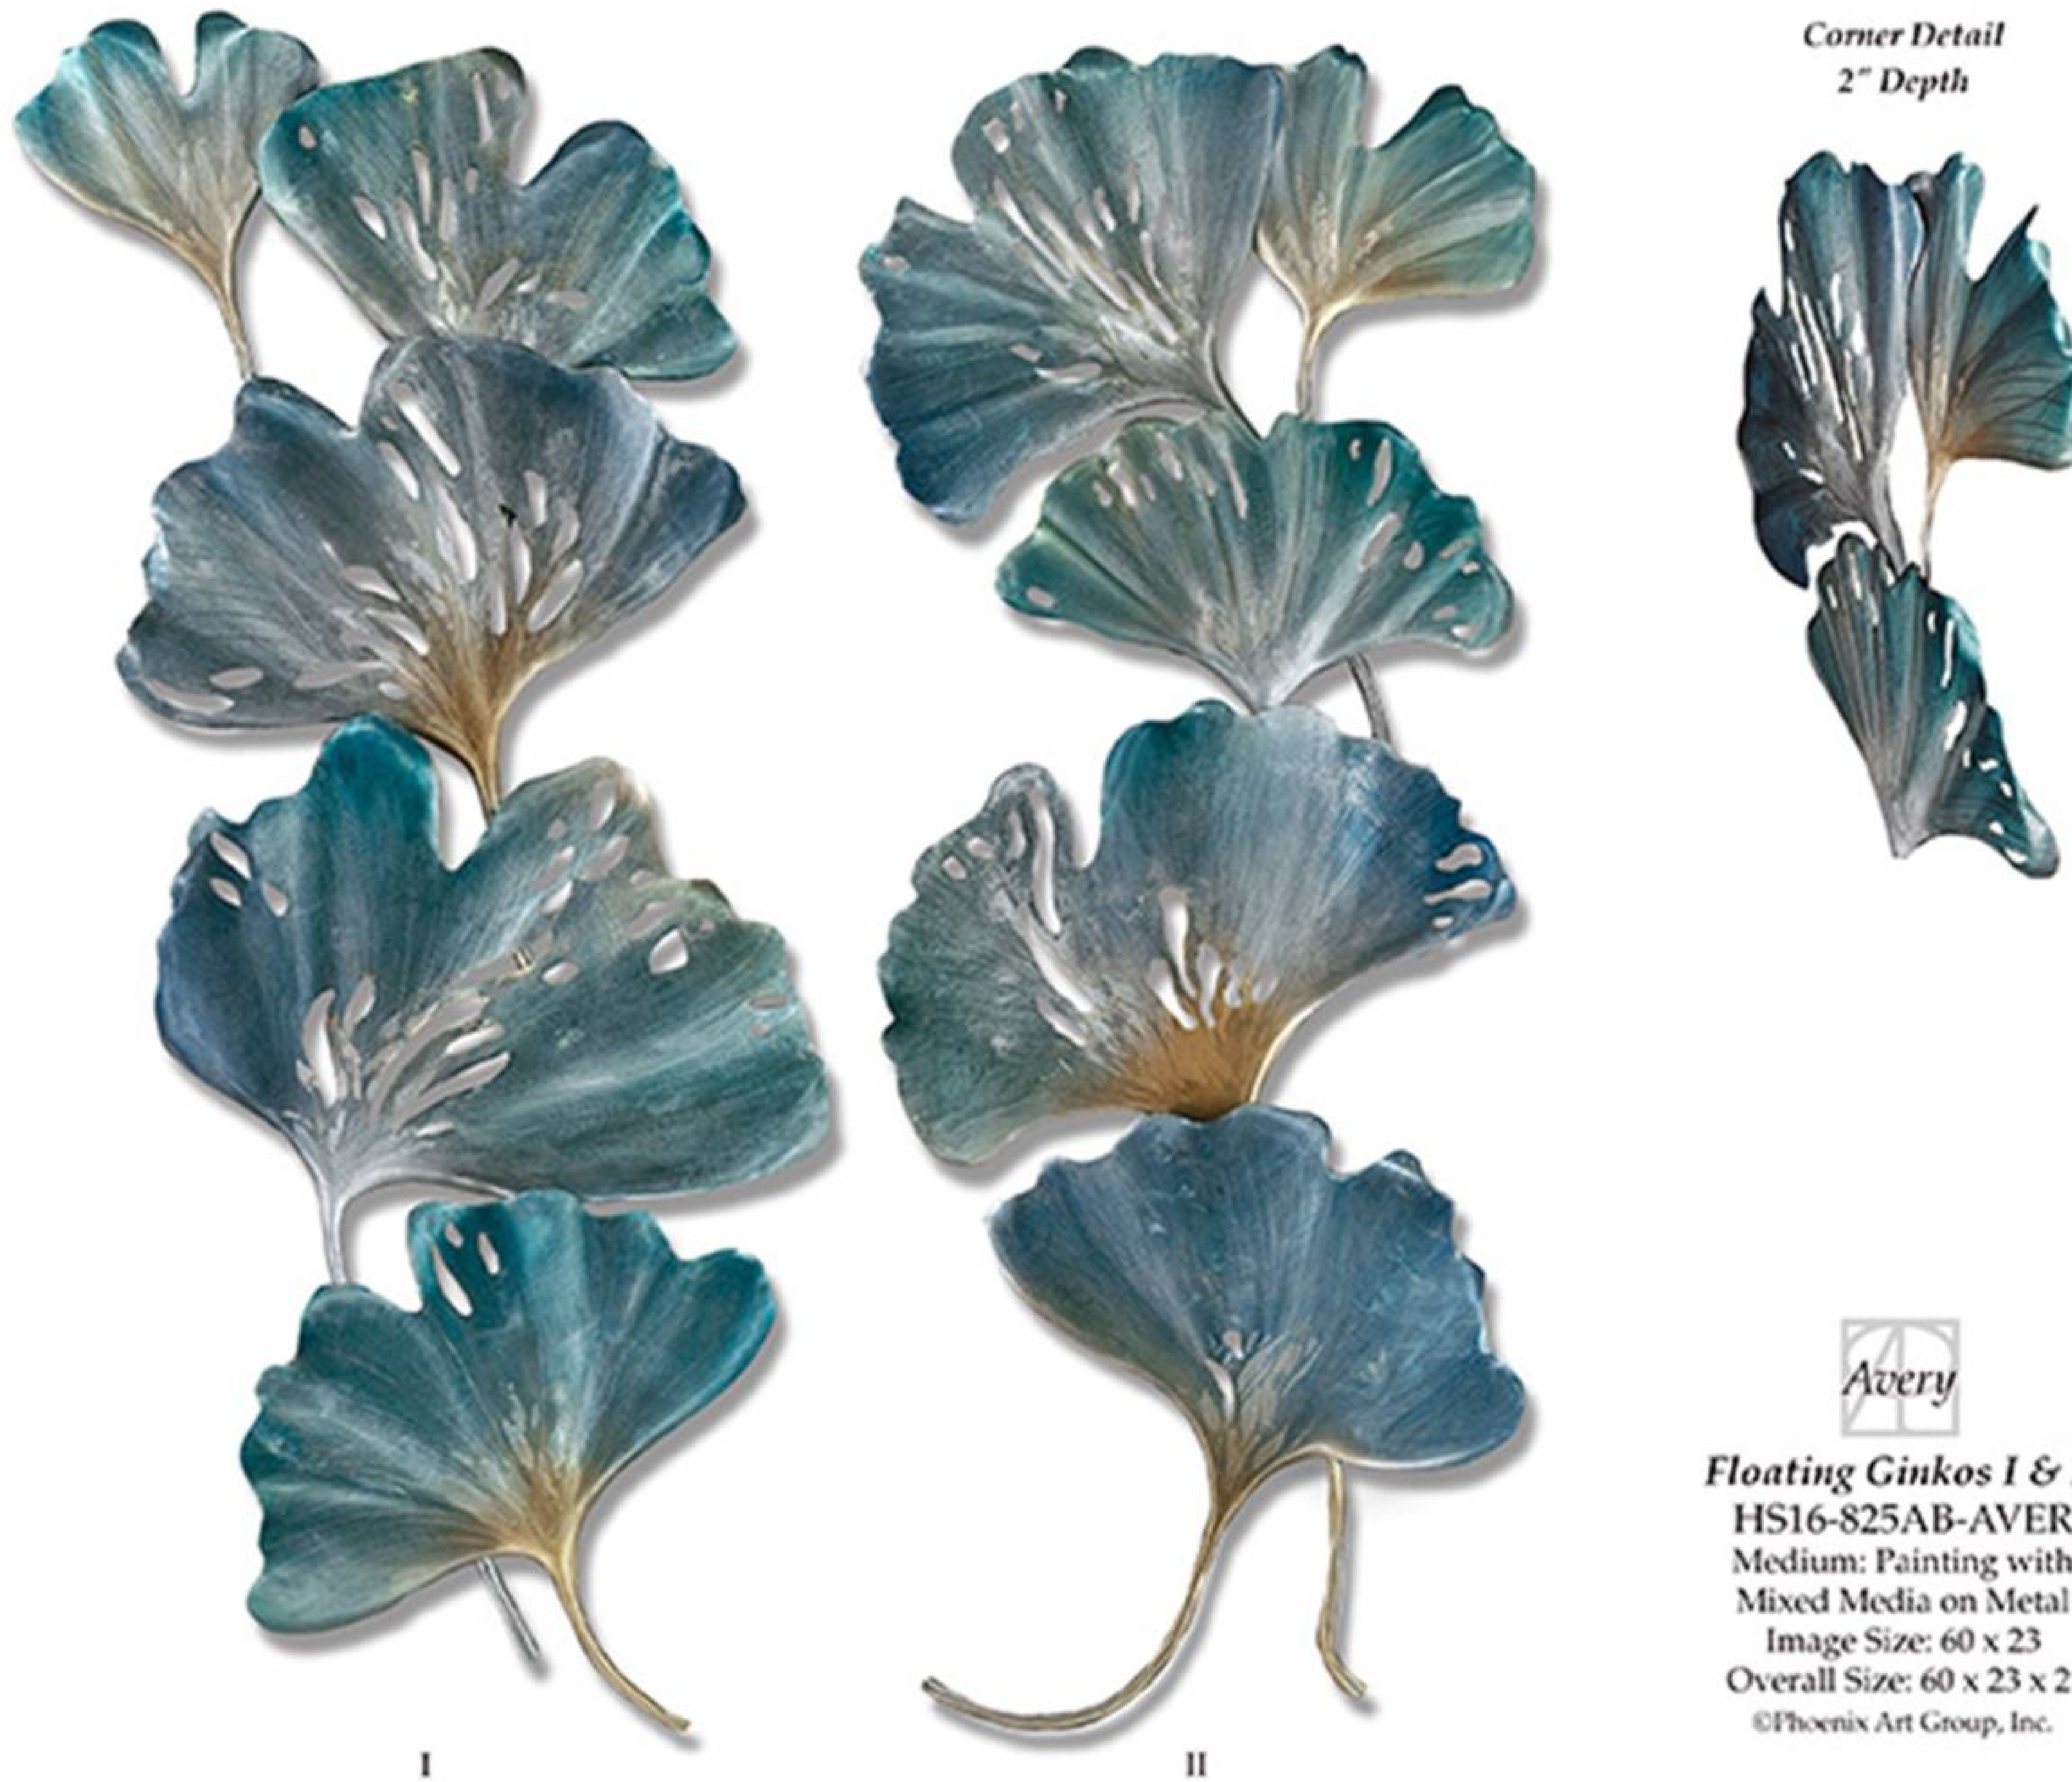

November 2016

PHXARTGROUP.COM

Corner Detail
2" Depth

Floating Ginkgos I & II
HS16-825AB-AVER
Medium: Painting with
Mixed Media on Metal
Image Size: 60 x 23
Overall Size: 60 x 23 x 2
©Phoenix Art Group, Inc.