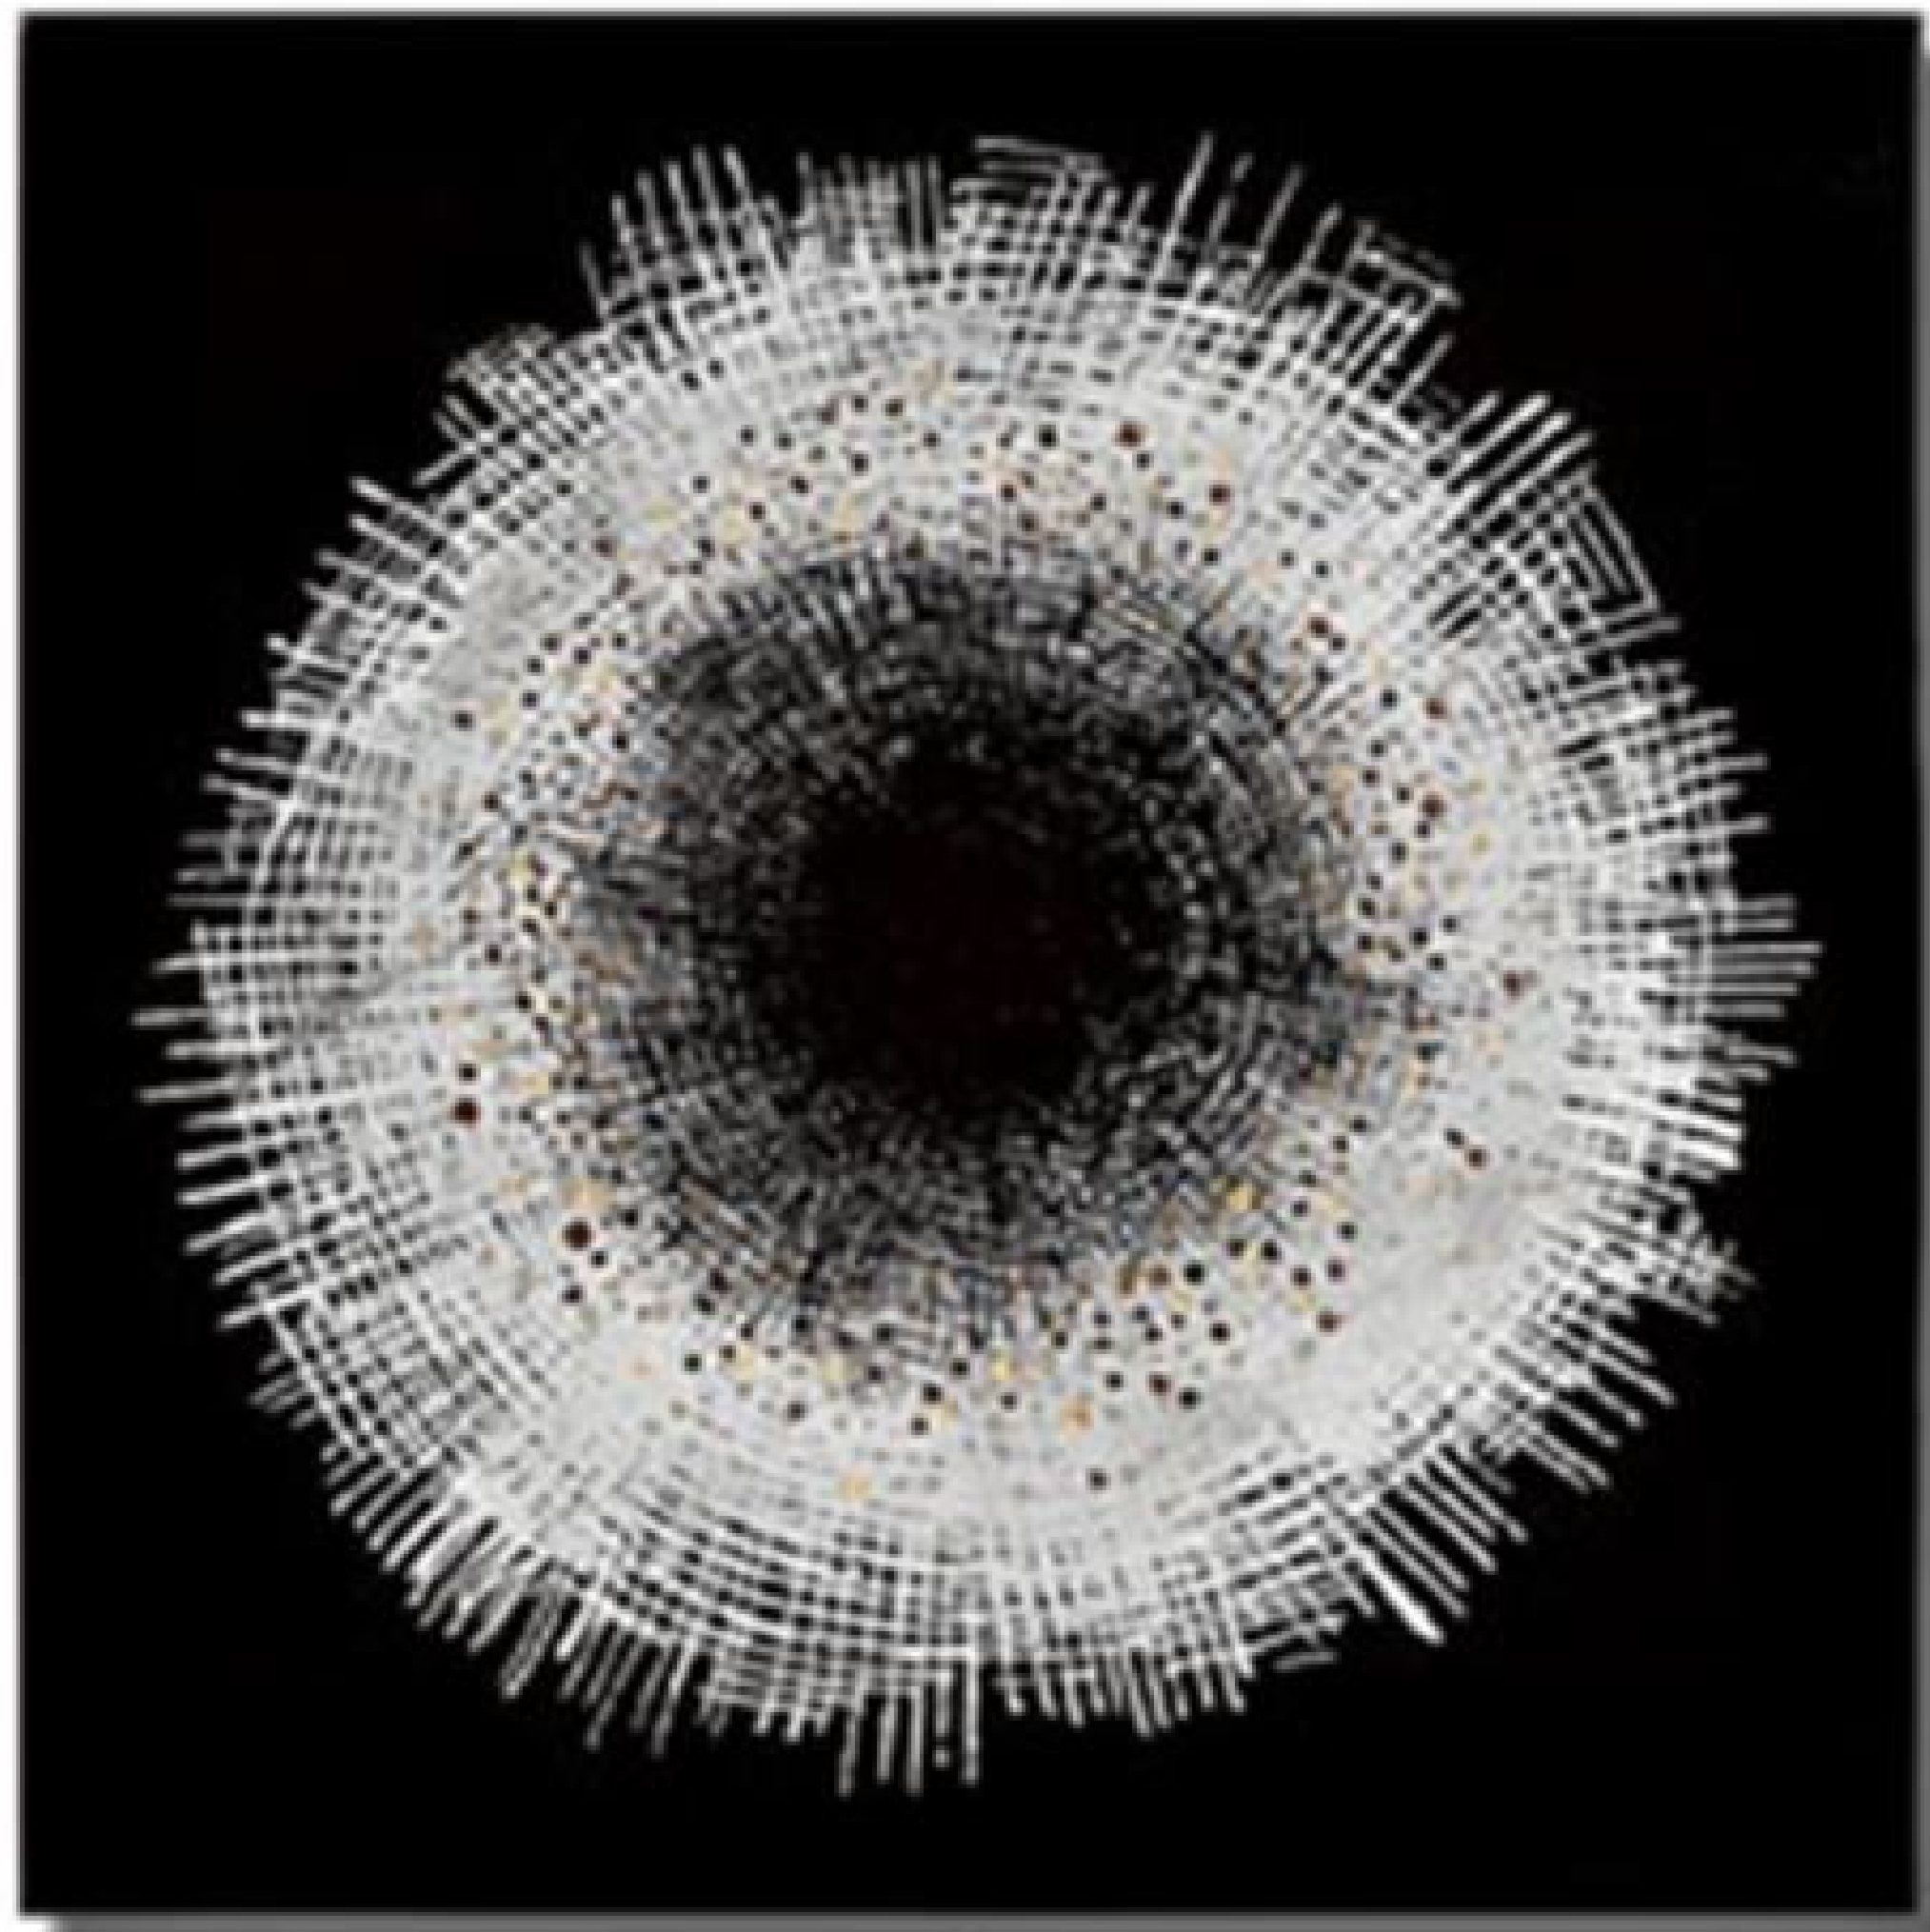

PLATINUM FLUX I

HS13-696A-HOLL

Painting with Mixed Media on Wood

Image Size: 23 X 23 Overall Size: 23 X 23 X 3

Retail Price: \$875

Reflects a discount of 50% off original price of \$1,750

November 2016

PHXARTGROUP.COM