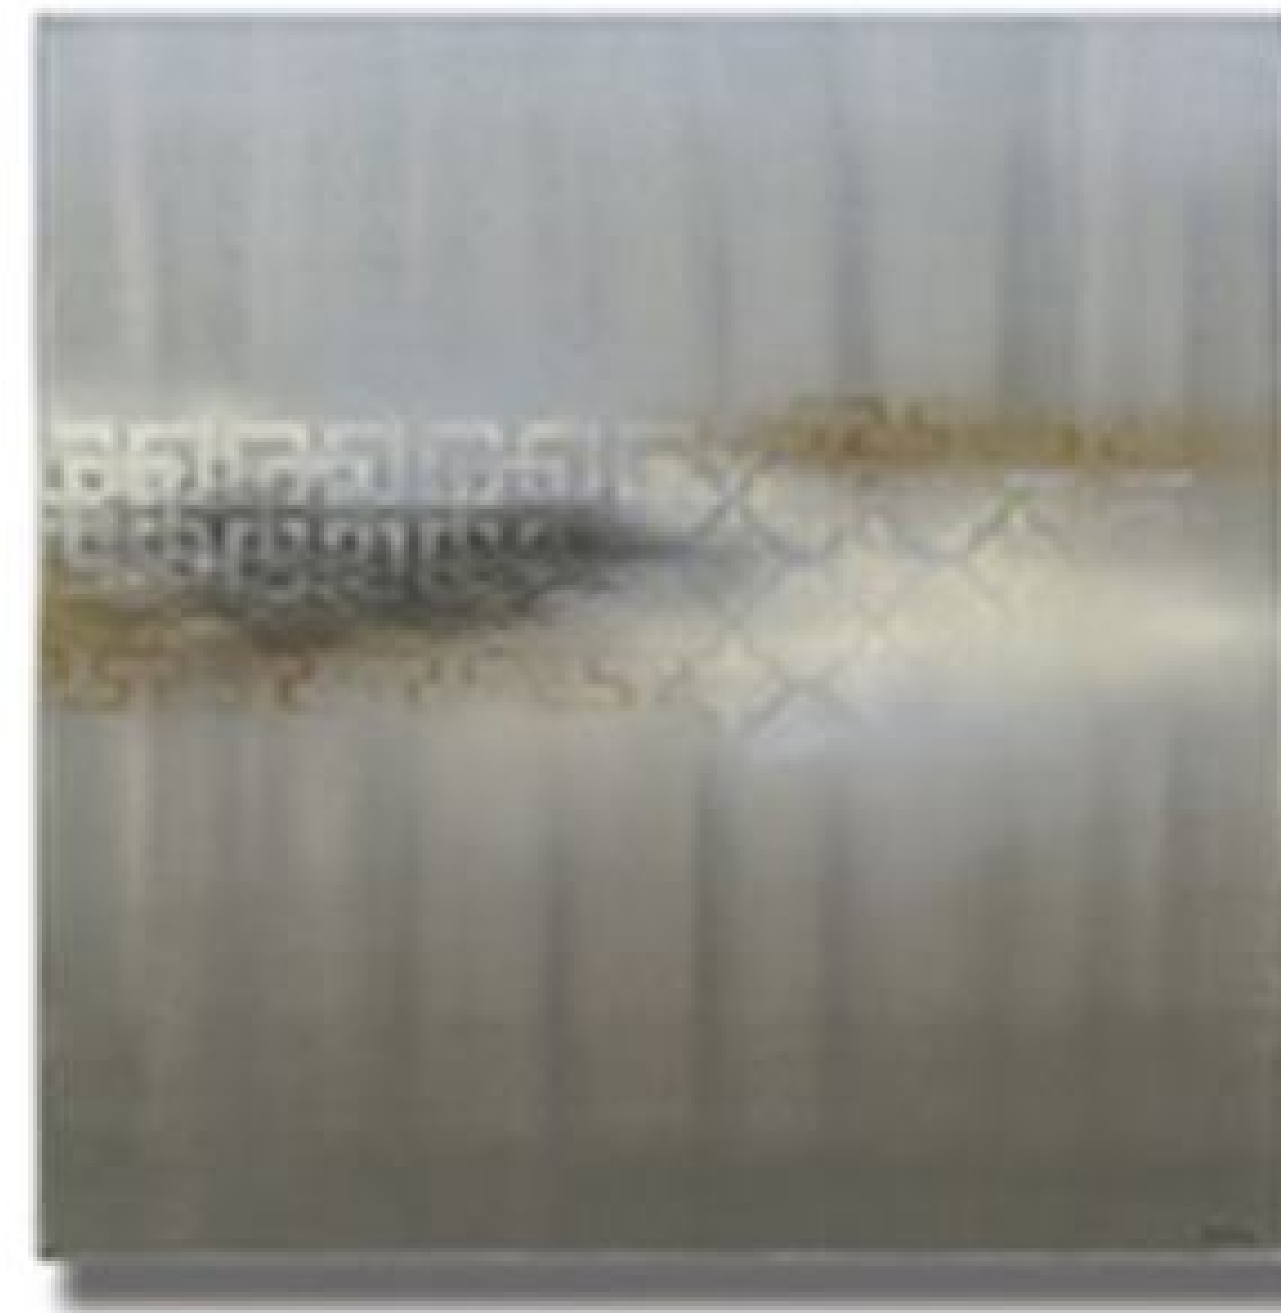

Corner Detail
1.5" Depth

I

II

III

IV

V

VI

Woven Glaze I - VI
HS16-813A-F-DOMI
Medium: Painting on Metal
Image Size: 20 x 20
Overall Size: 42 x 64 x 1.5
©Phoenix Art Group, Inc.

WOVEN GLAZE III

HS16-813C-DOMI

Painting with Mixed Media on Metal

Image Size: 20 X 20 Overall Size: 20 X 20 X 1.5

Retail Price: $725

Reflects a discount of 50% off original price of $1,450