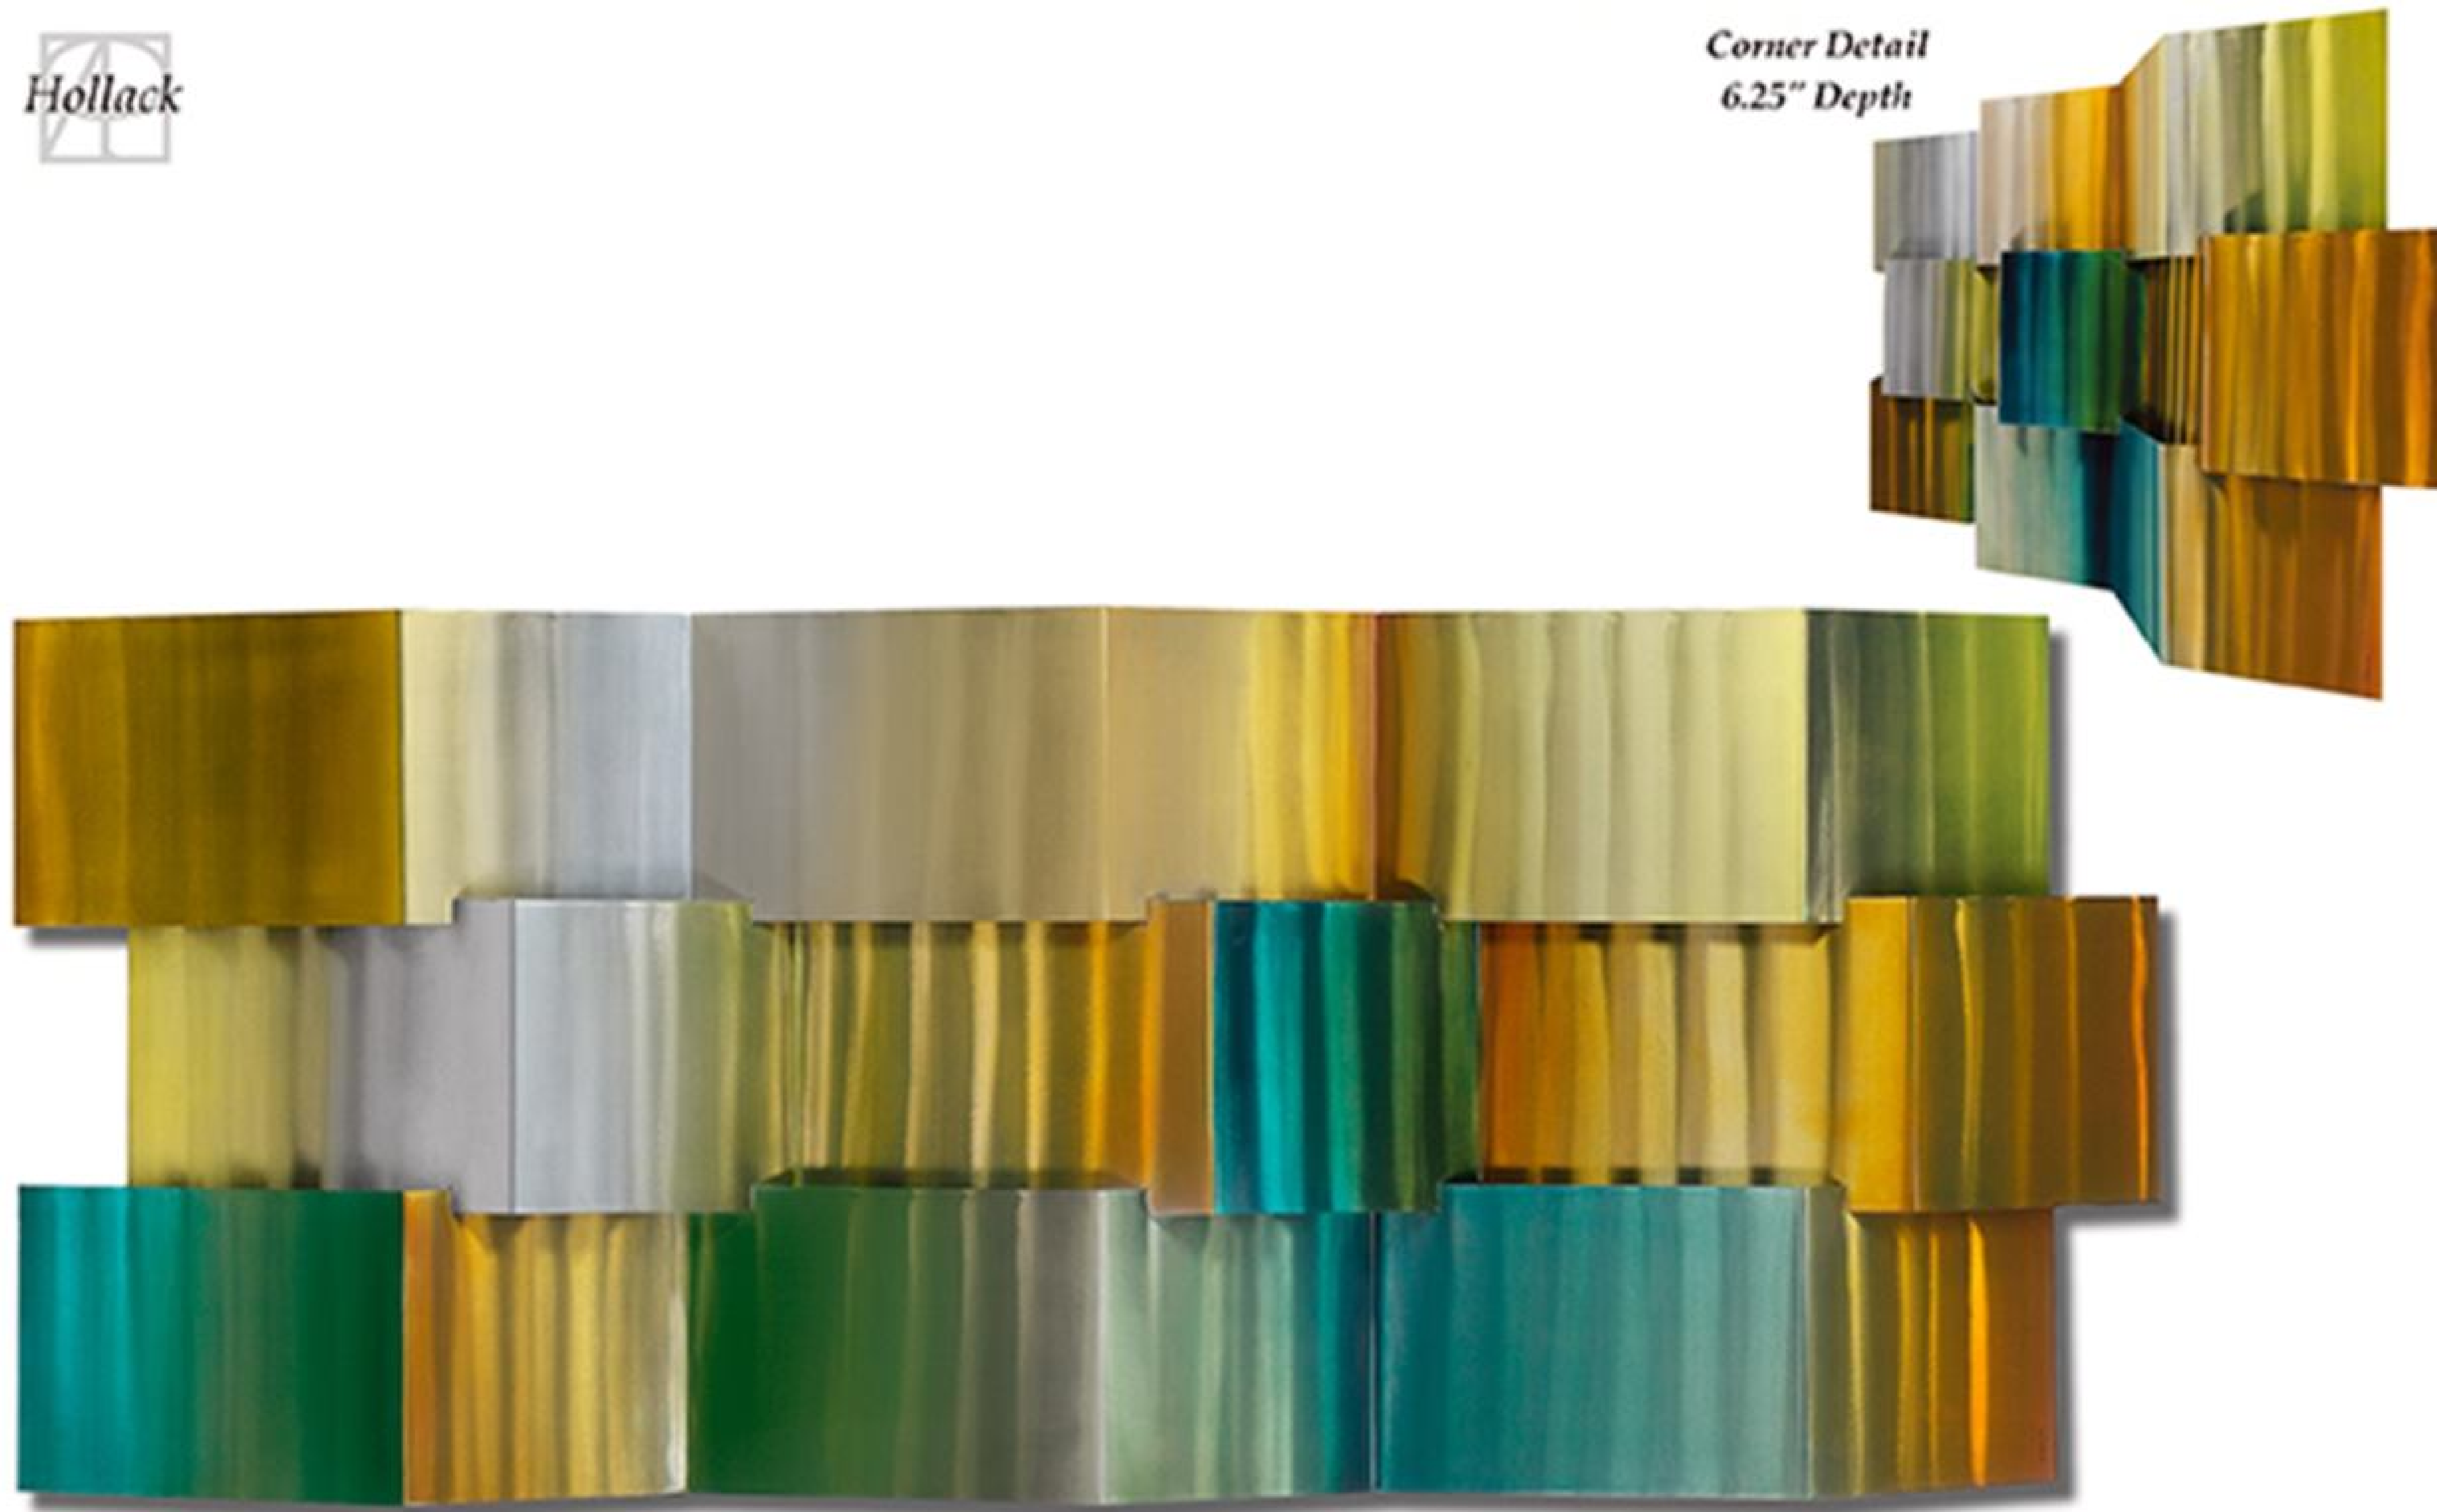

Corner Detail
6.25" Depth

Emerald Ruche
HM12D-801-HOLL
Medium: Painting on Metal
Image Size: 34 x 84
Overall Size: 34 x 84 x 6.25
©Phoenix Art Group, Inc.

Emerald Ruche
HM12D-801-HOLL
Painting on Metal
Image Size: 34 X 84 Overall Size: 34 X 84 X 6.25