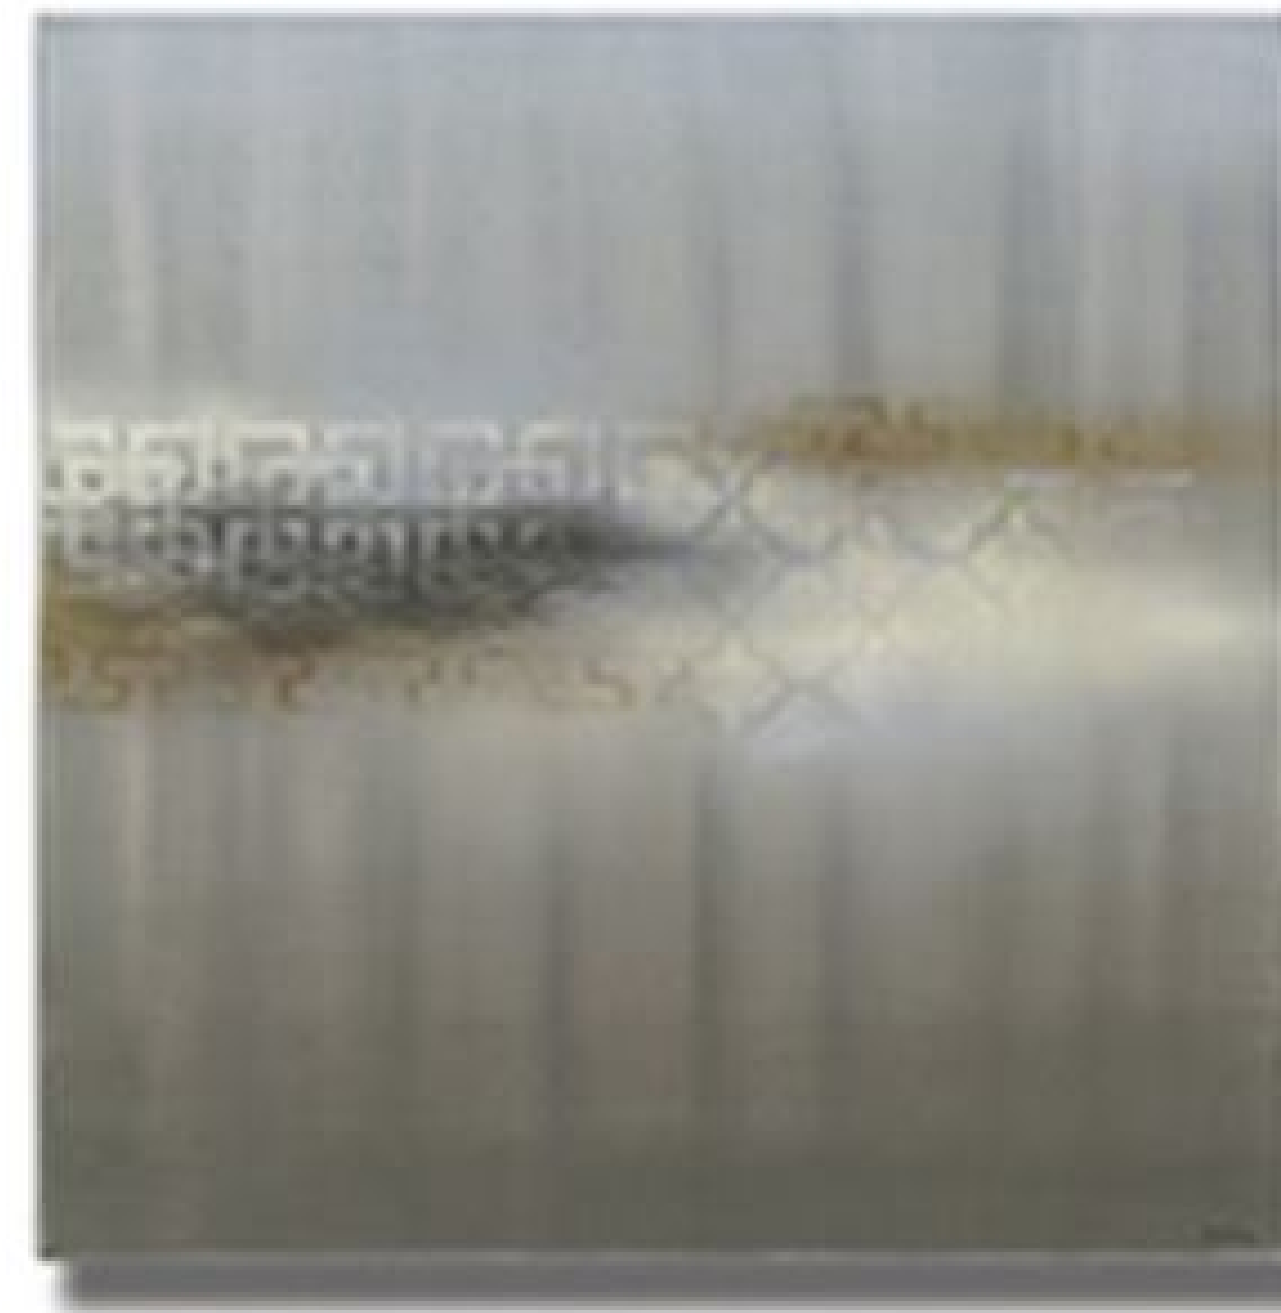

Image Size: 20 X 20 Overall Size: 20 X 20 X 1.5

Retail Price: \$725

Reflects a discount of 50% off original price of \$1,450

Corner Detail
1.5" Depth

I

II

III

IV