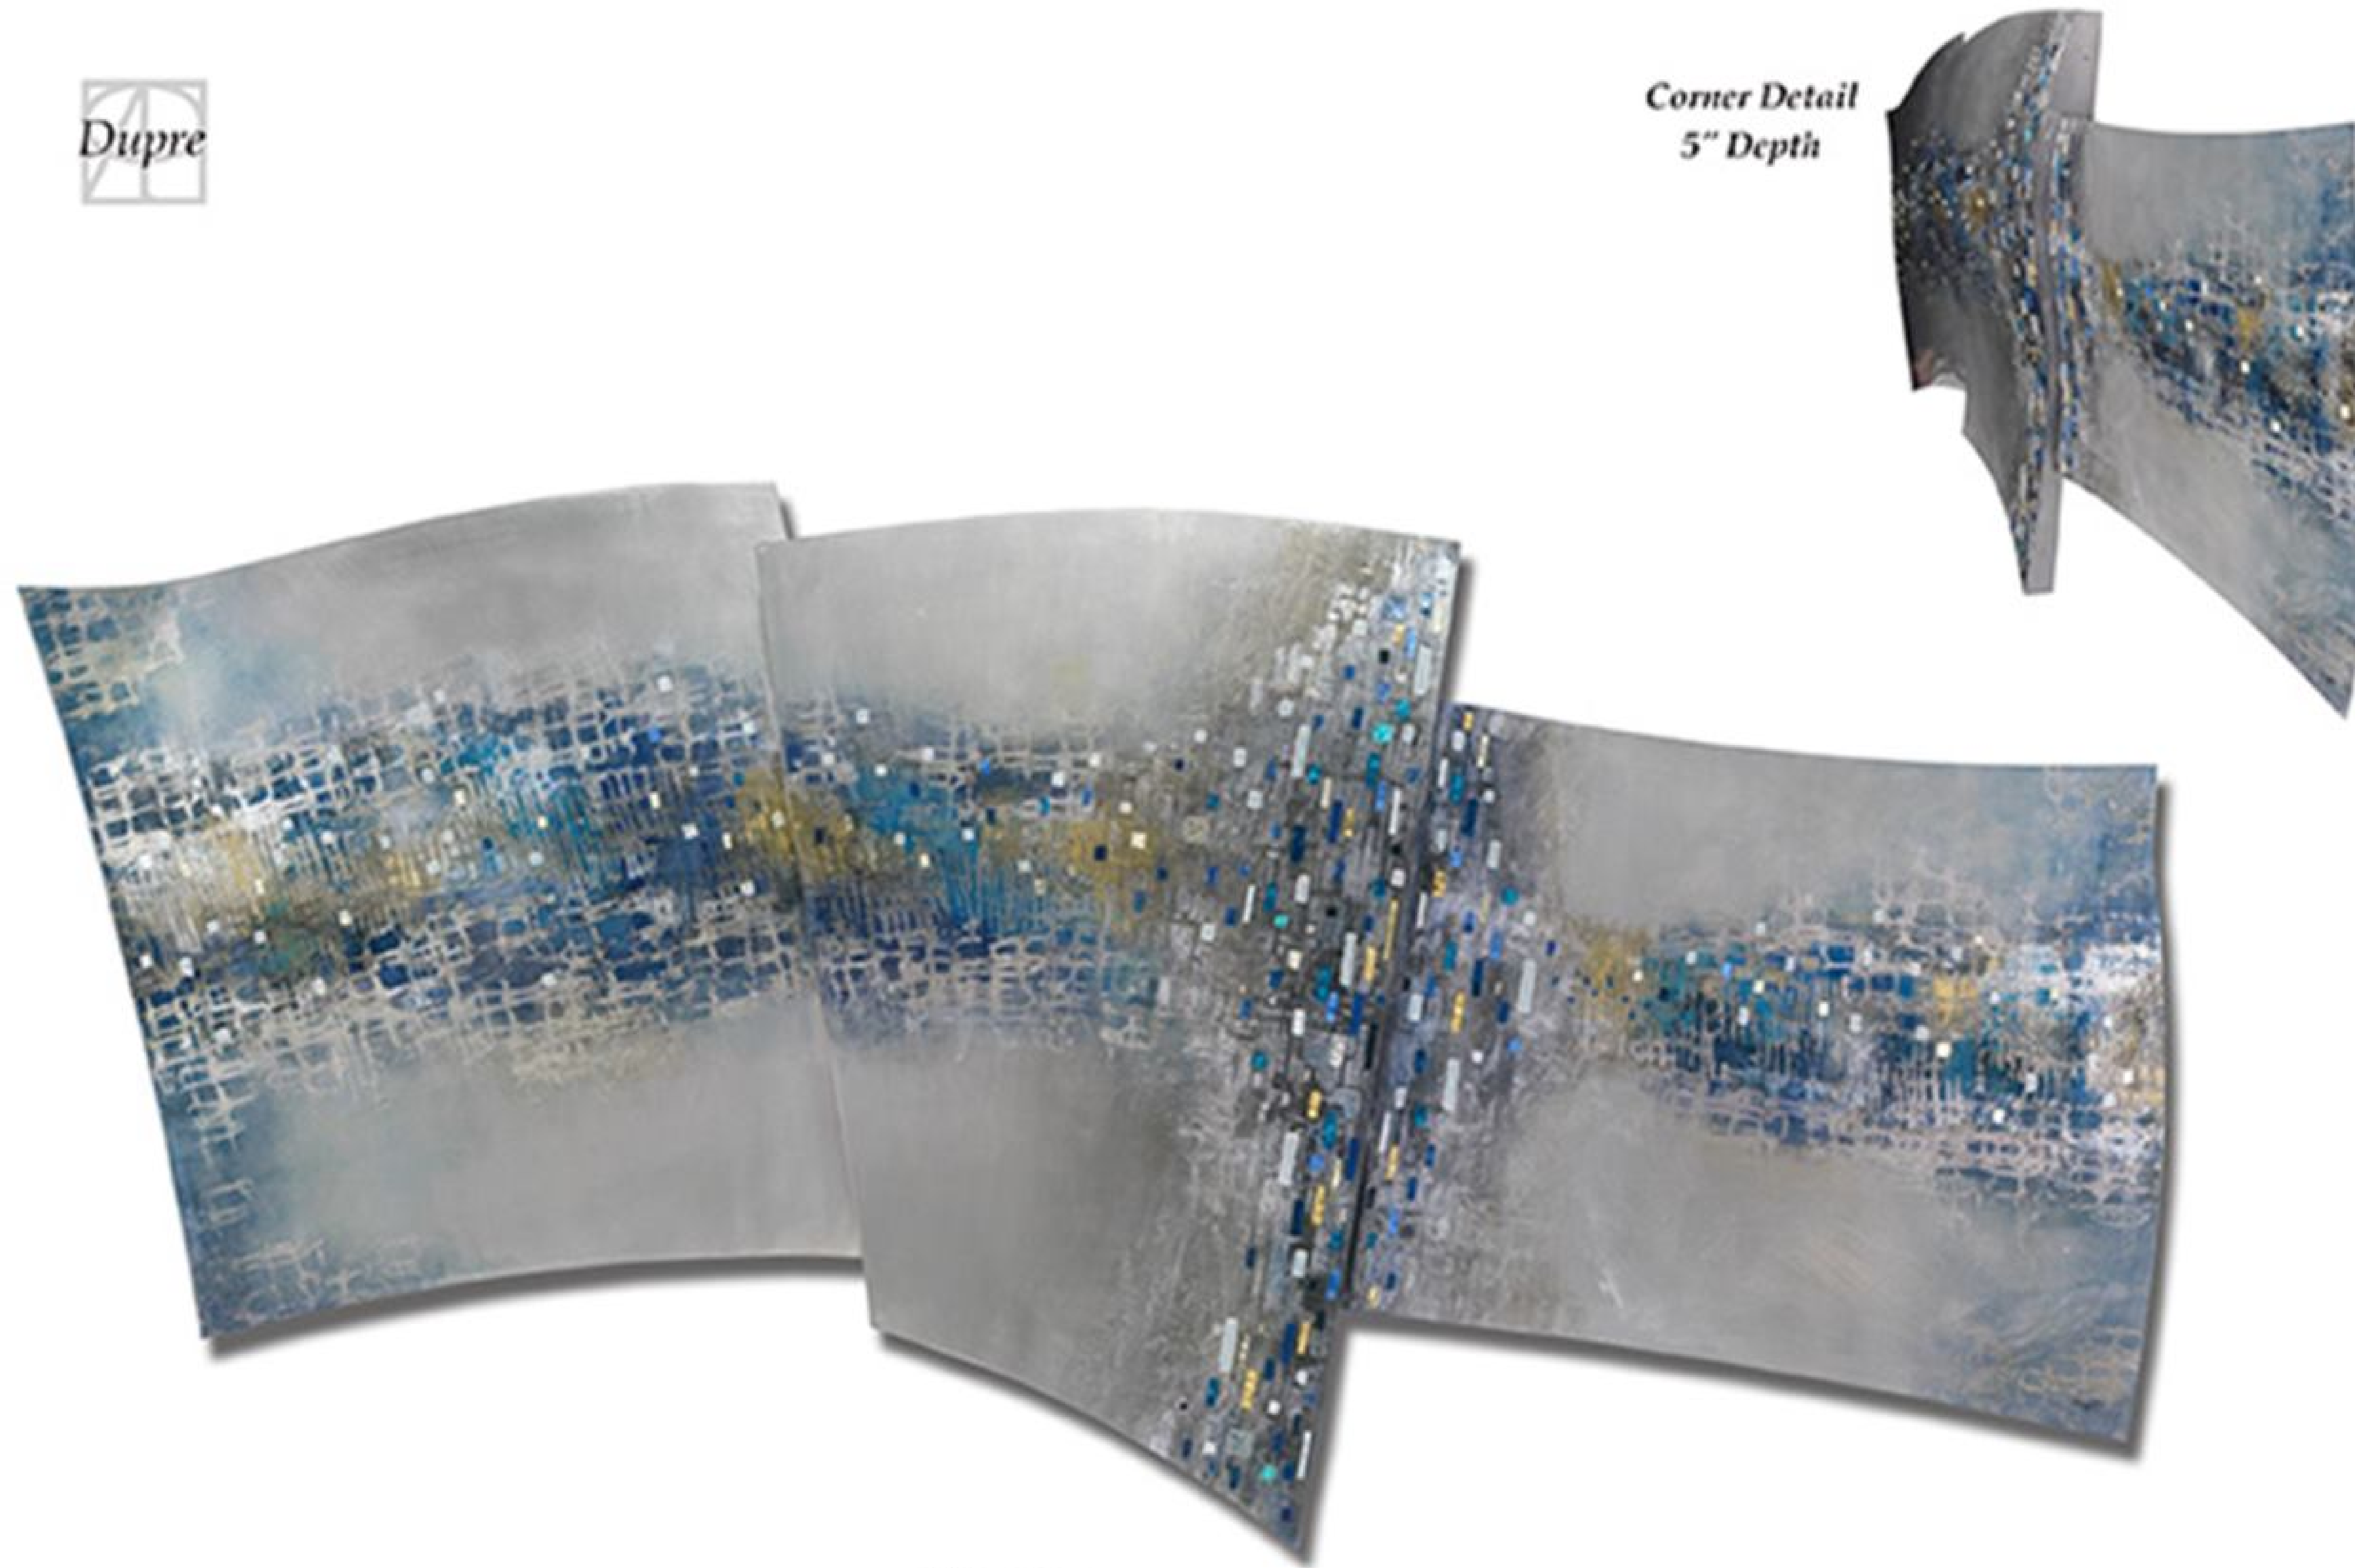

Painting with Mixed Media on Canvas

Image Size: 30 X 24 Overall Size:

Retail Price: \$1,200

Reflects a discount of 40% off original price of \$2,000

November 2016

PHXARTGROUP.COM

Cyaneus
HS16-814-DUPR
Medium: Painting with
Mixed Media on Metal
Image Size: 46 x 96
Overall Size: 46 x 96 x 5
©Phoenix Art Group, Inc.