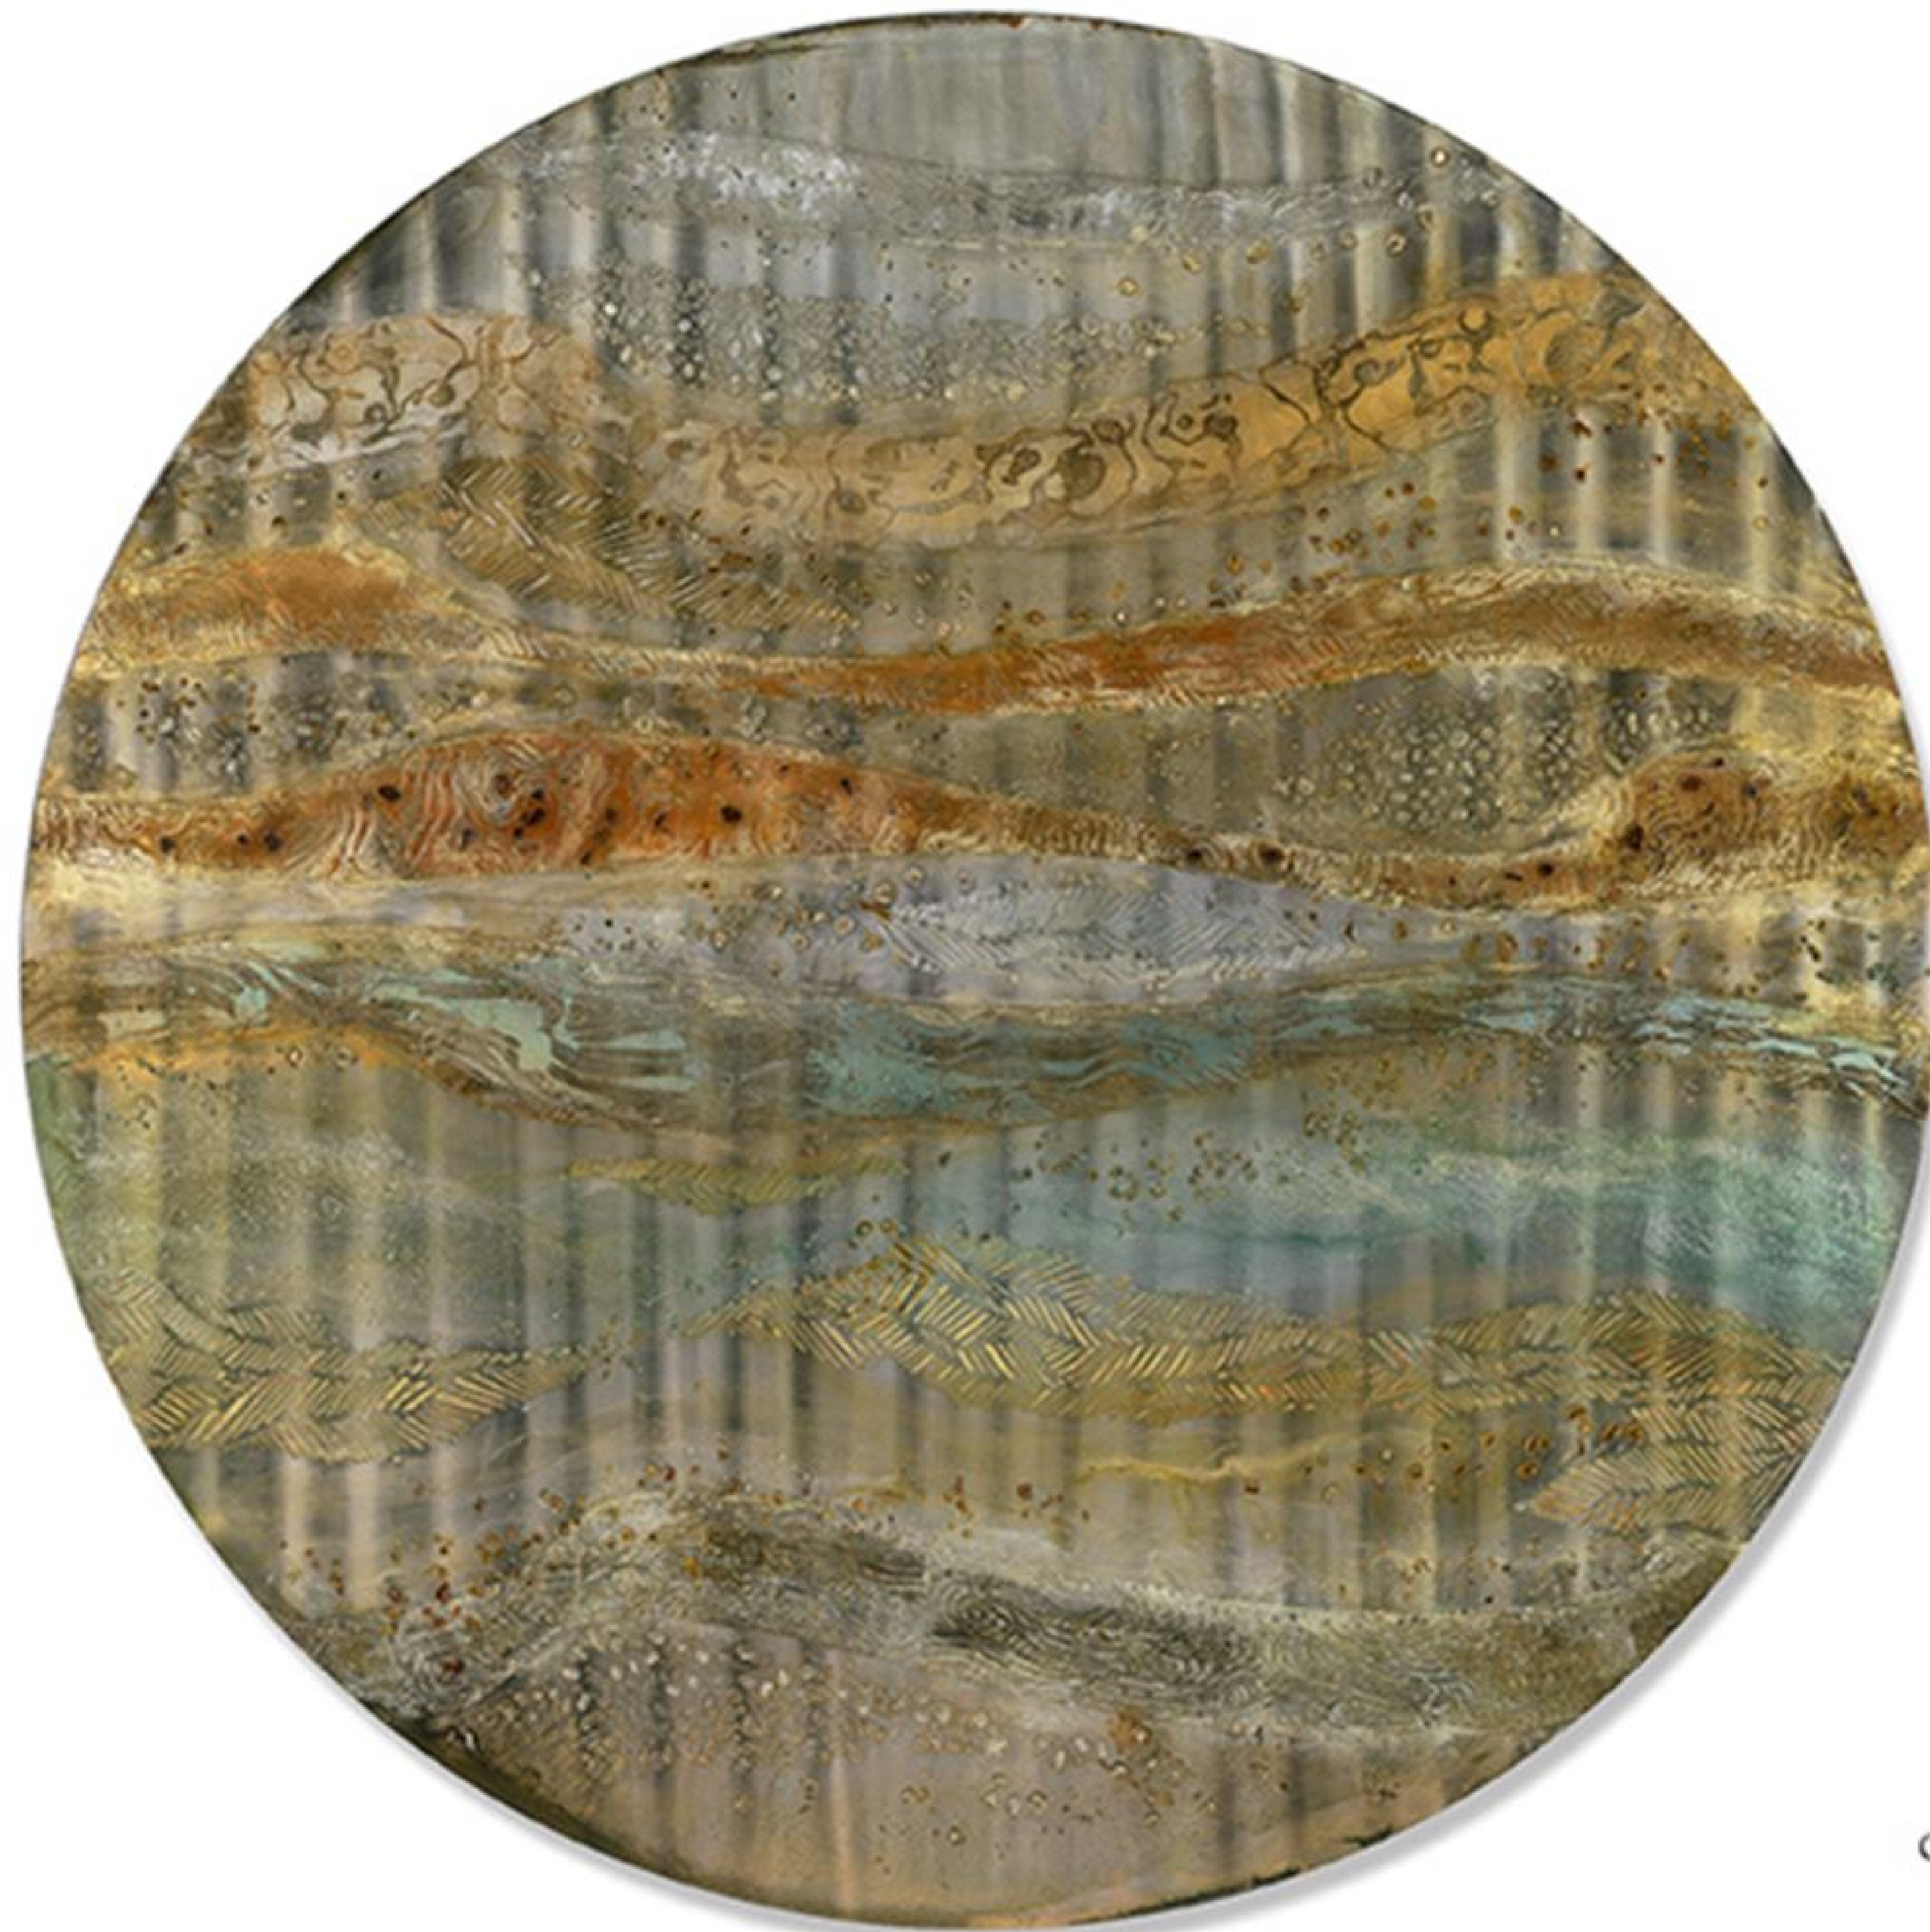

Painting with Mixed Media on Wood

Image Size: 16 X 16 Overall Size: 16 X 16 X 2

Retail Price: \$630

Reflects a discount of 30% off original price of \$900

November 2016

PHXARTGROUP.COM

*Corner Detail
1" Depth*