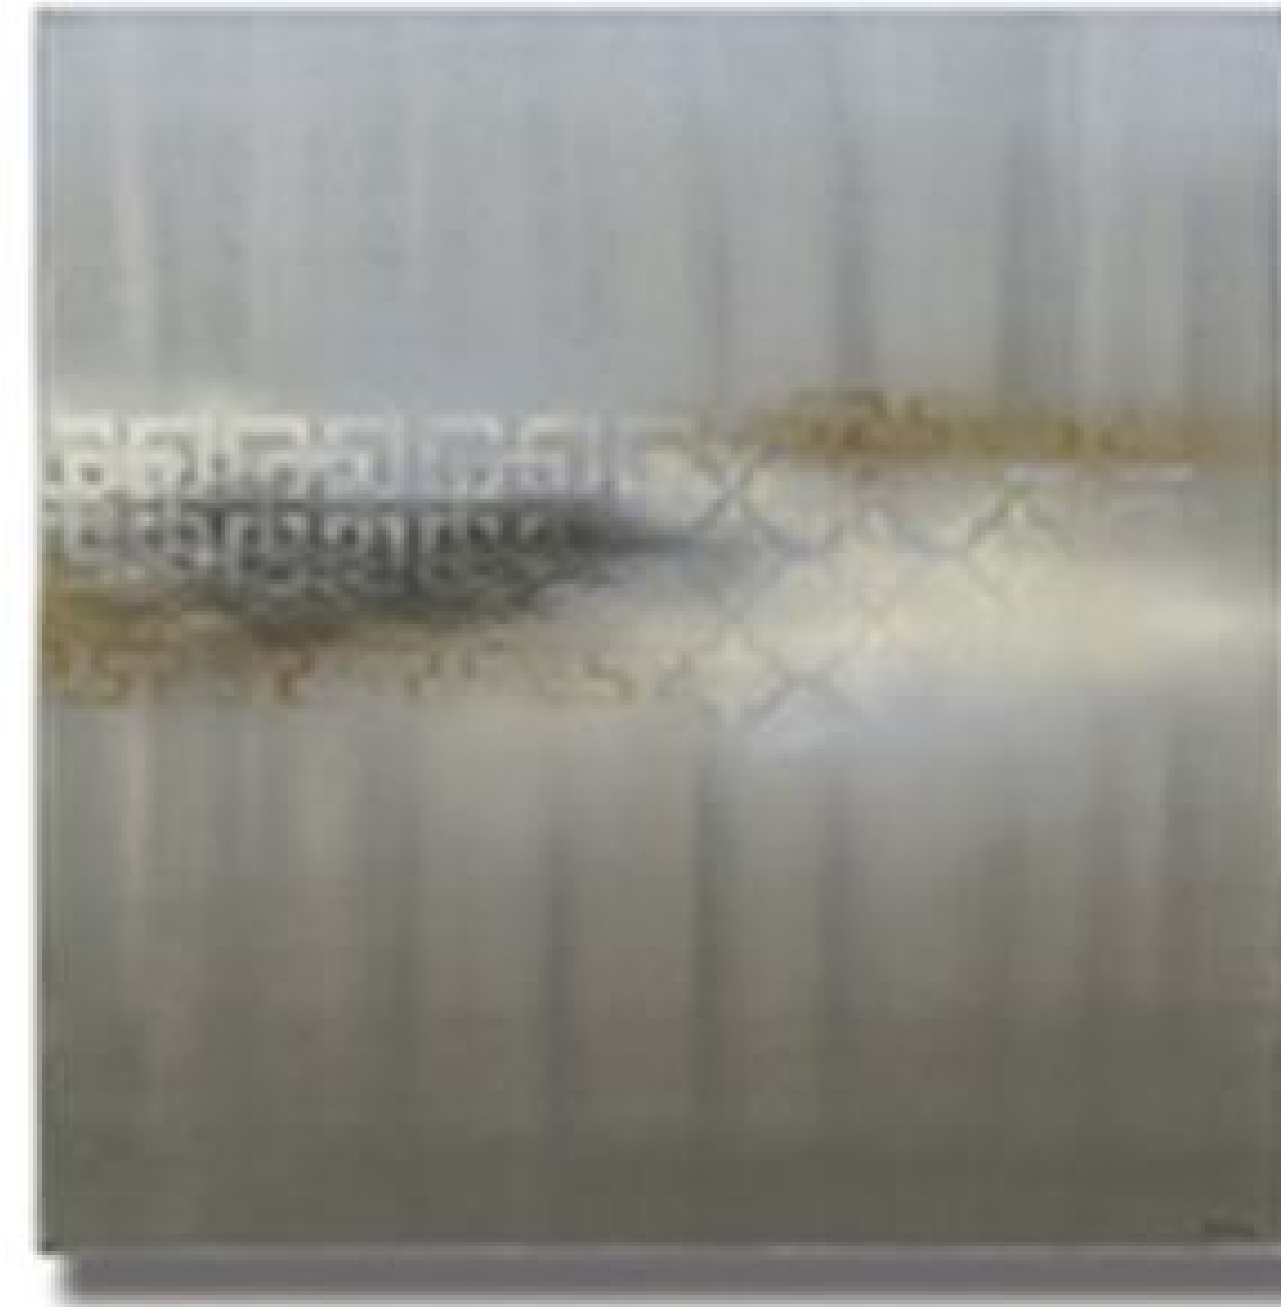

Retail Price: \$725

Reflects a discount of 50% off original price of \$1,450

Corner Detail
1.5" Depth

I

II

III

IV

V