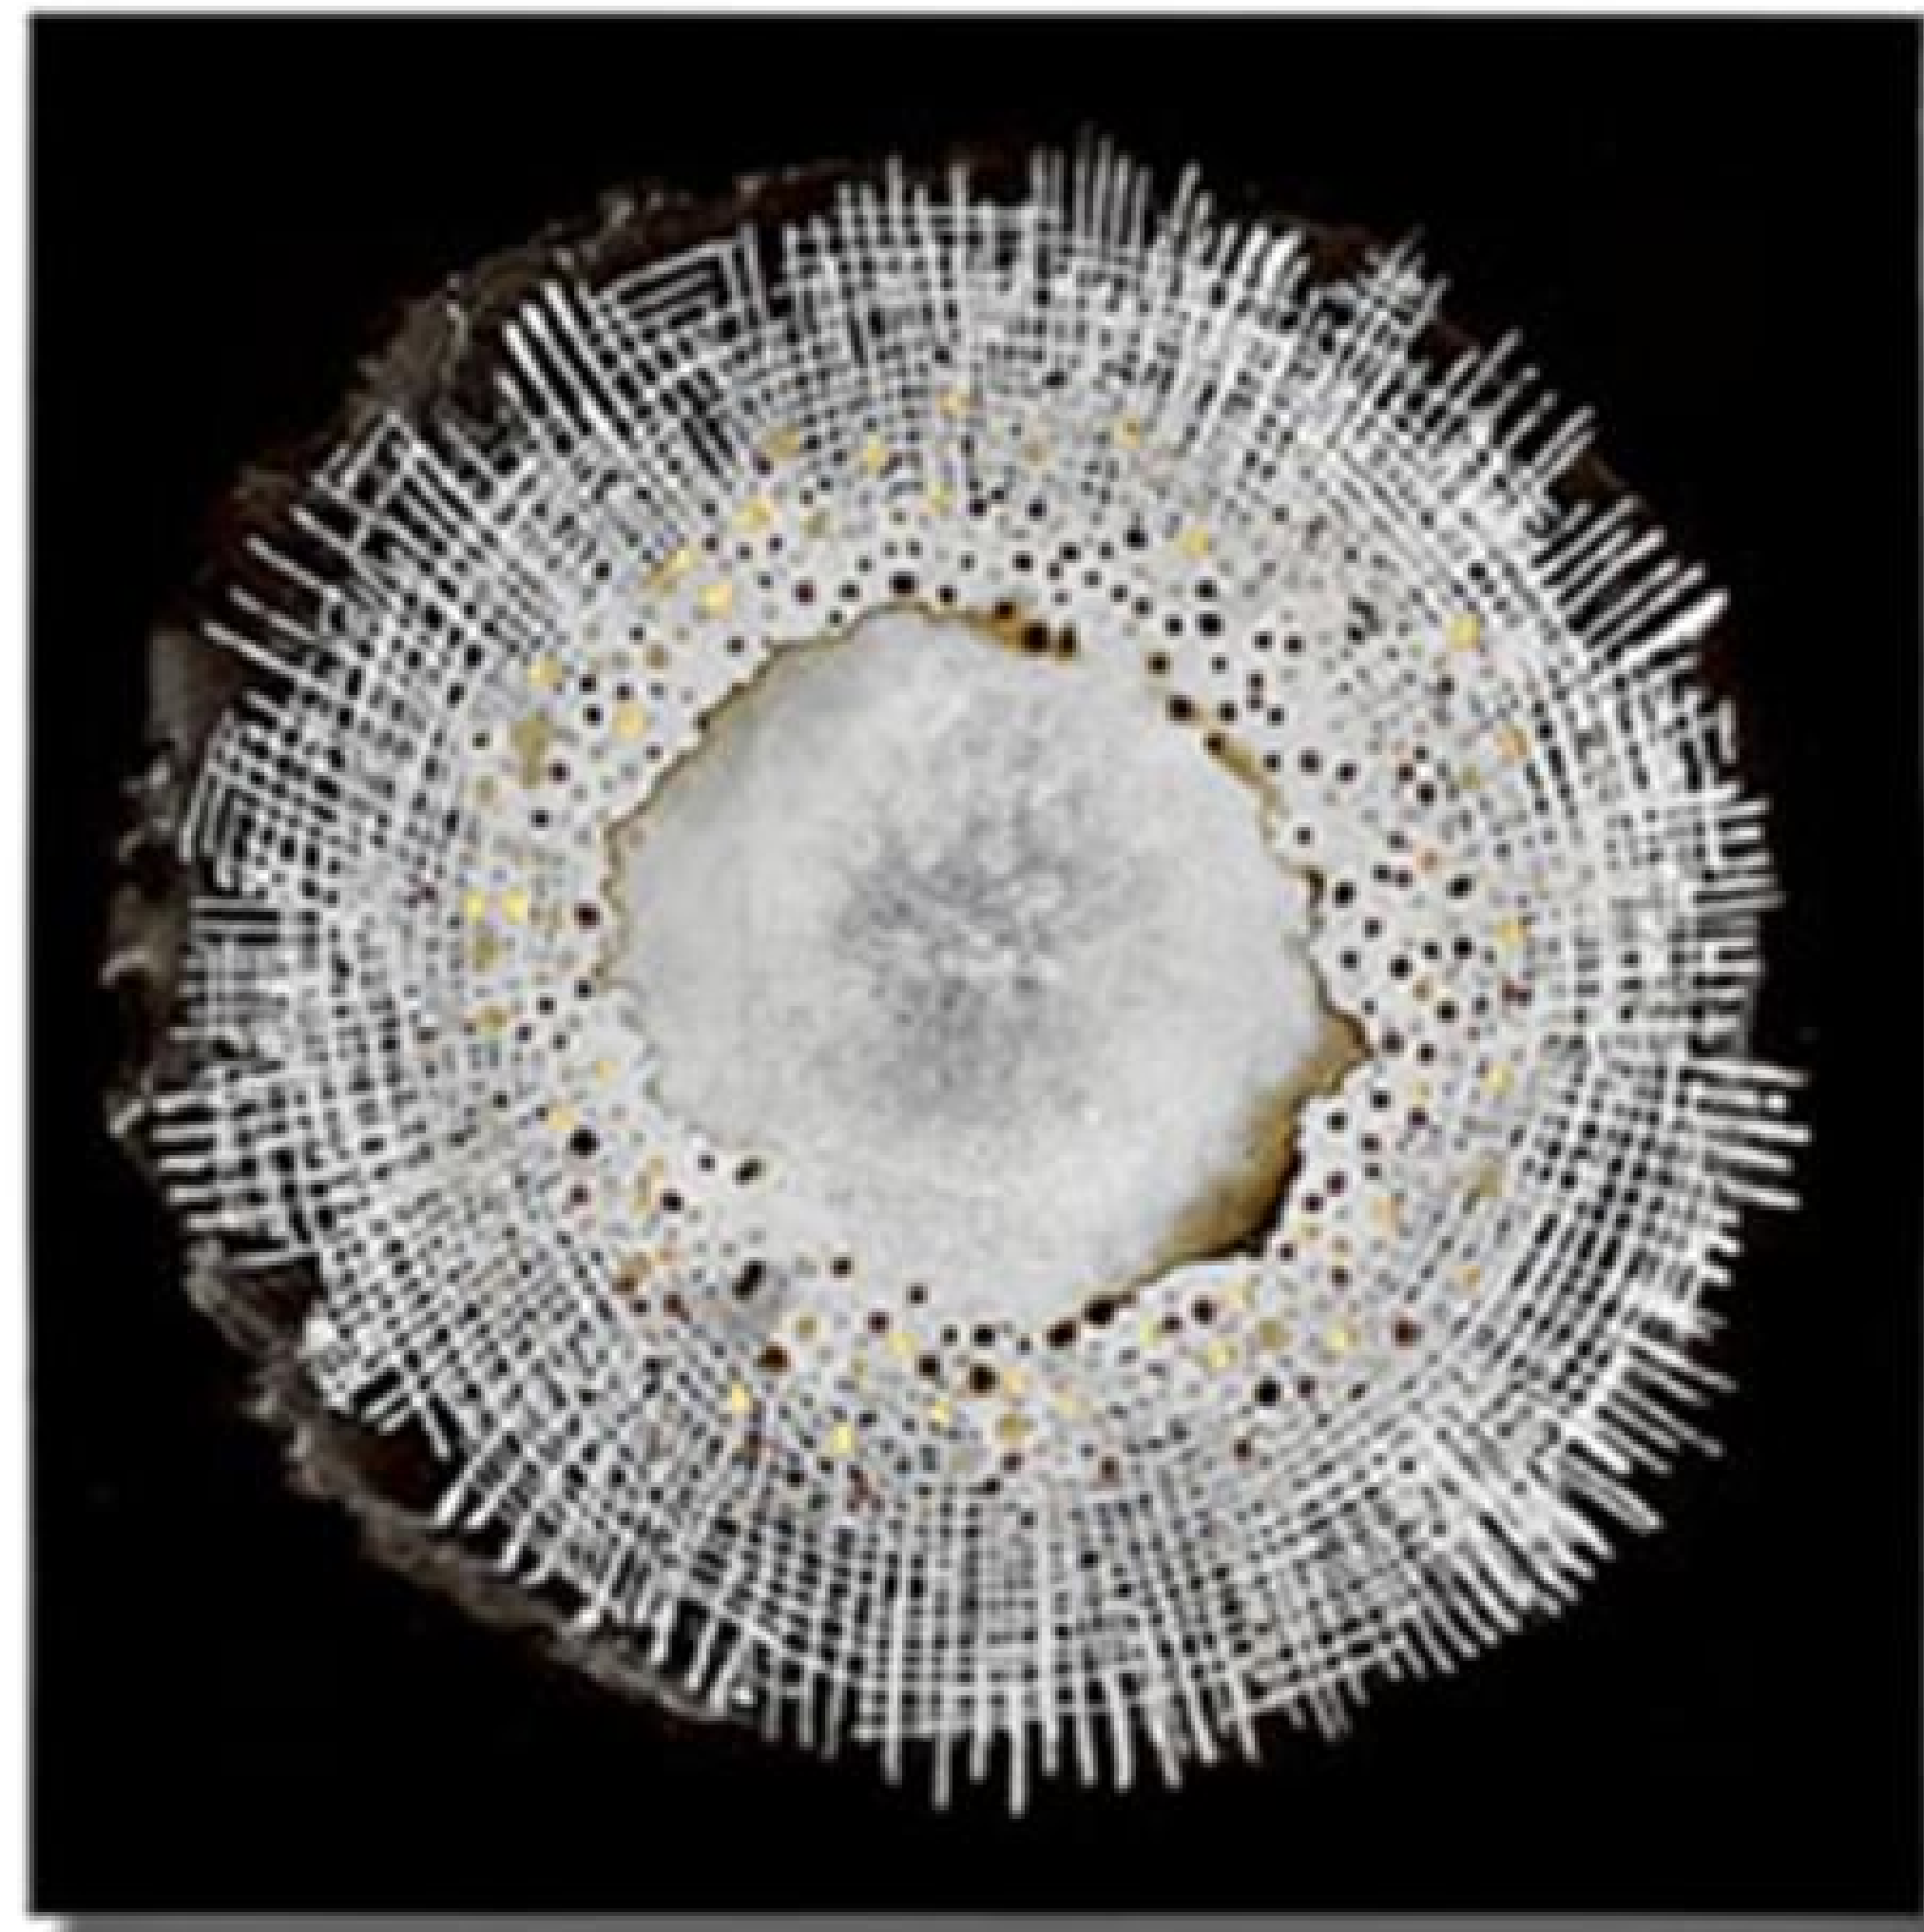

I

II

III

IV

Platinum Flux I - IV
HS13-696A-D-HOLL
Medium: Painting with
Mixed Media on Wood
Image Size: 23 x 23
Overall Size: 23 x 23 x 3
©Phoenix Art Group, Inc.

PLATINUM FLUX IV

HS13-696D-HOLL

Painting with Mixed Media on Wood

Image Size: 23 X 23 Overall Size: 23 X 23 X 3

Retail Price: $875

Reflects a discount of 50% off original price of $1,750

November 2016

PHXARTGROUP.COM