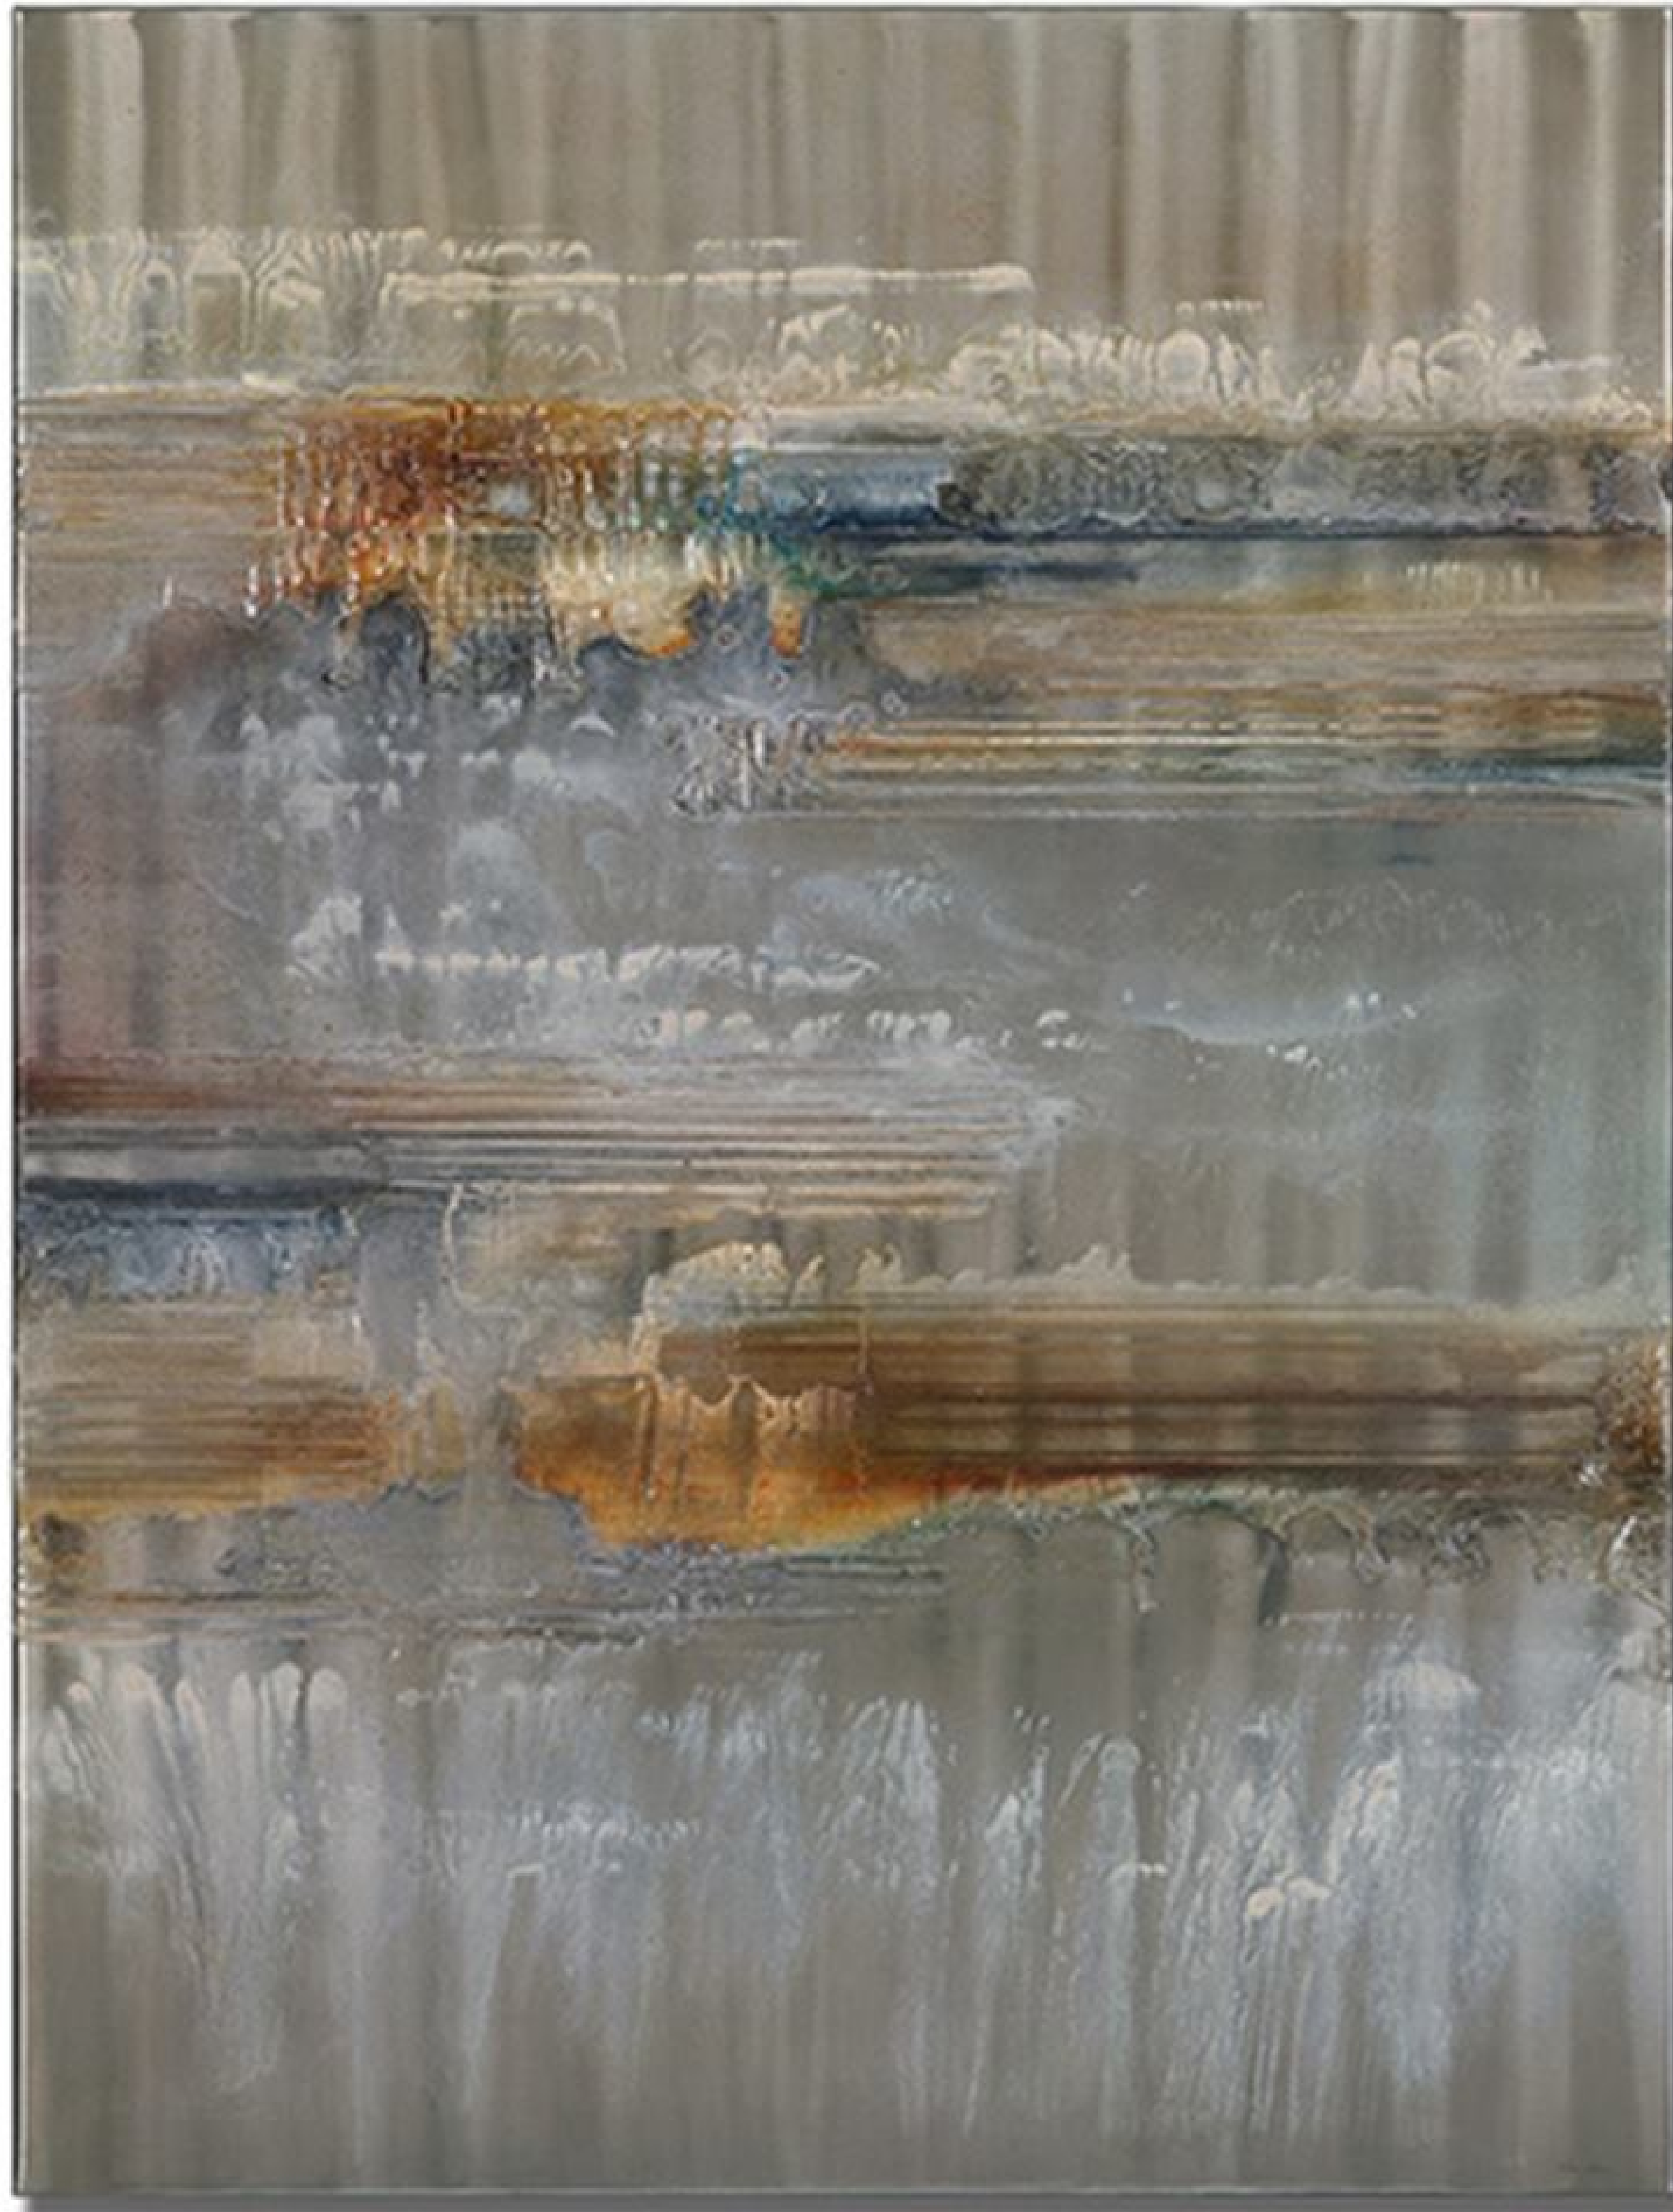

GEOSTATIC TRACE (GAL RES)

HS16-835-HAWK

Painting with Mixed Media on Metal

Image Size: 50 X 38   Overall Size: 50 X 38 X 2

Retail Price: $2,850

Reflects a discount of 50% off original price of $5,700

November 2016

PHXARTGROUP.COM