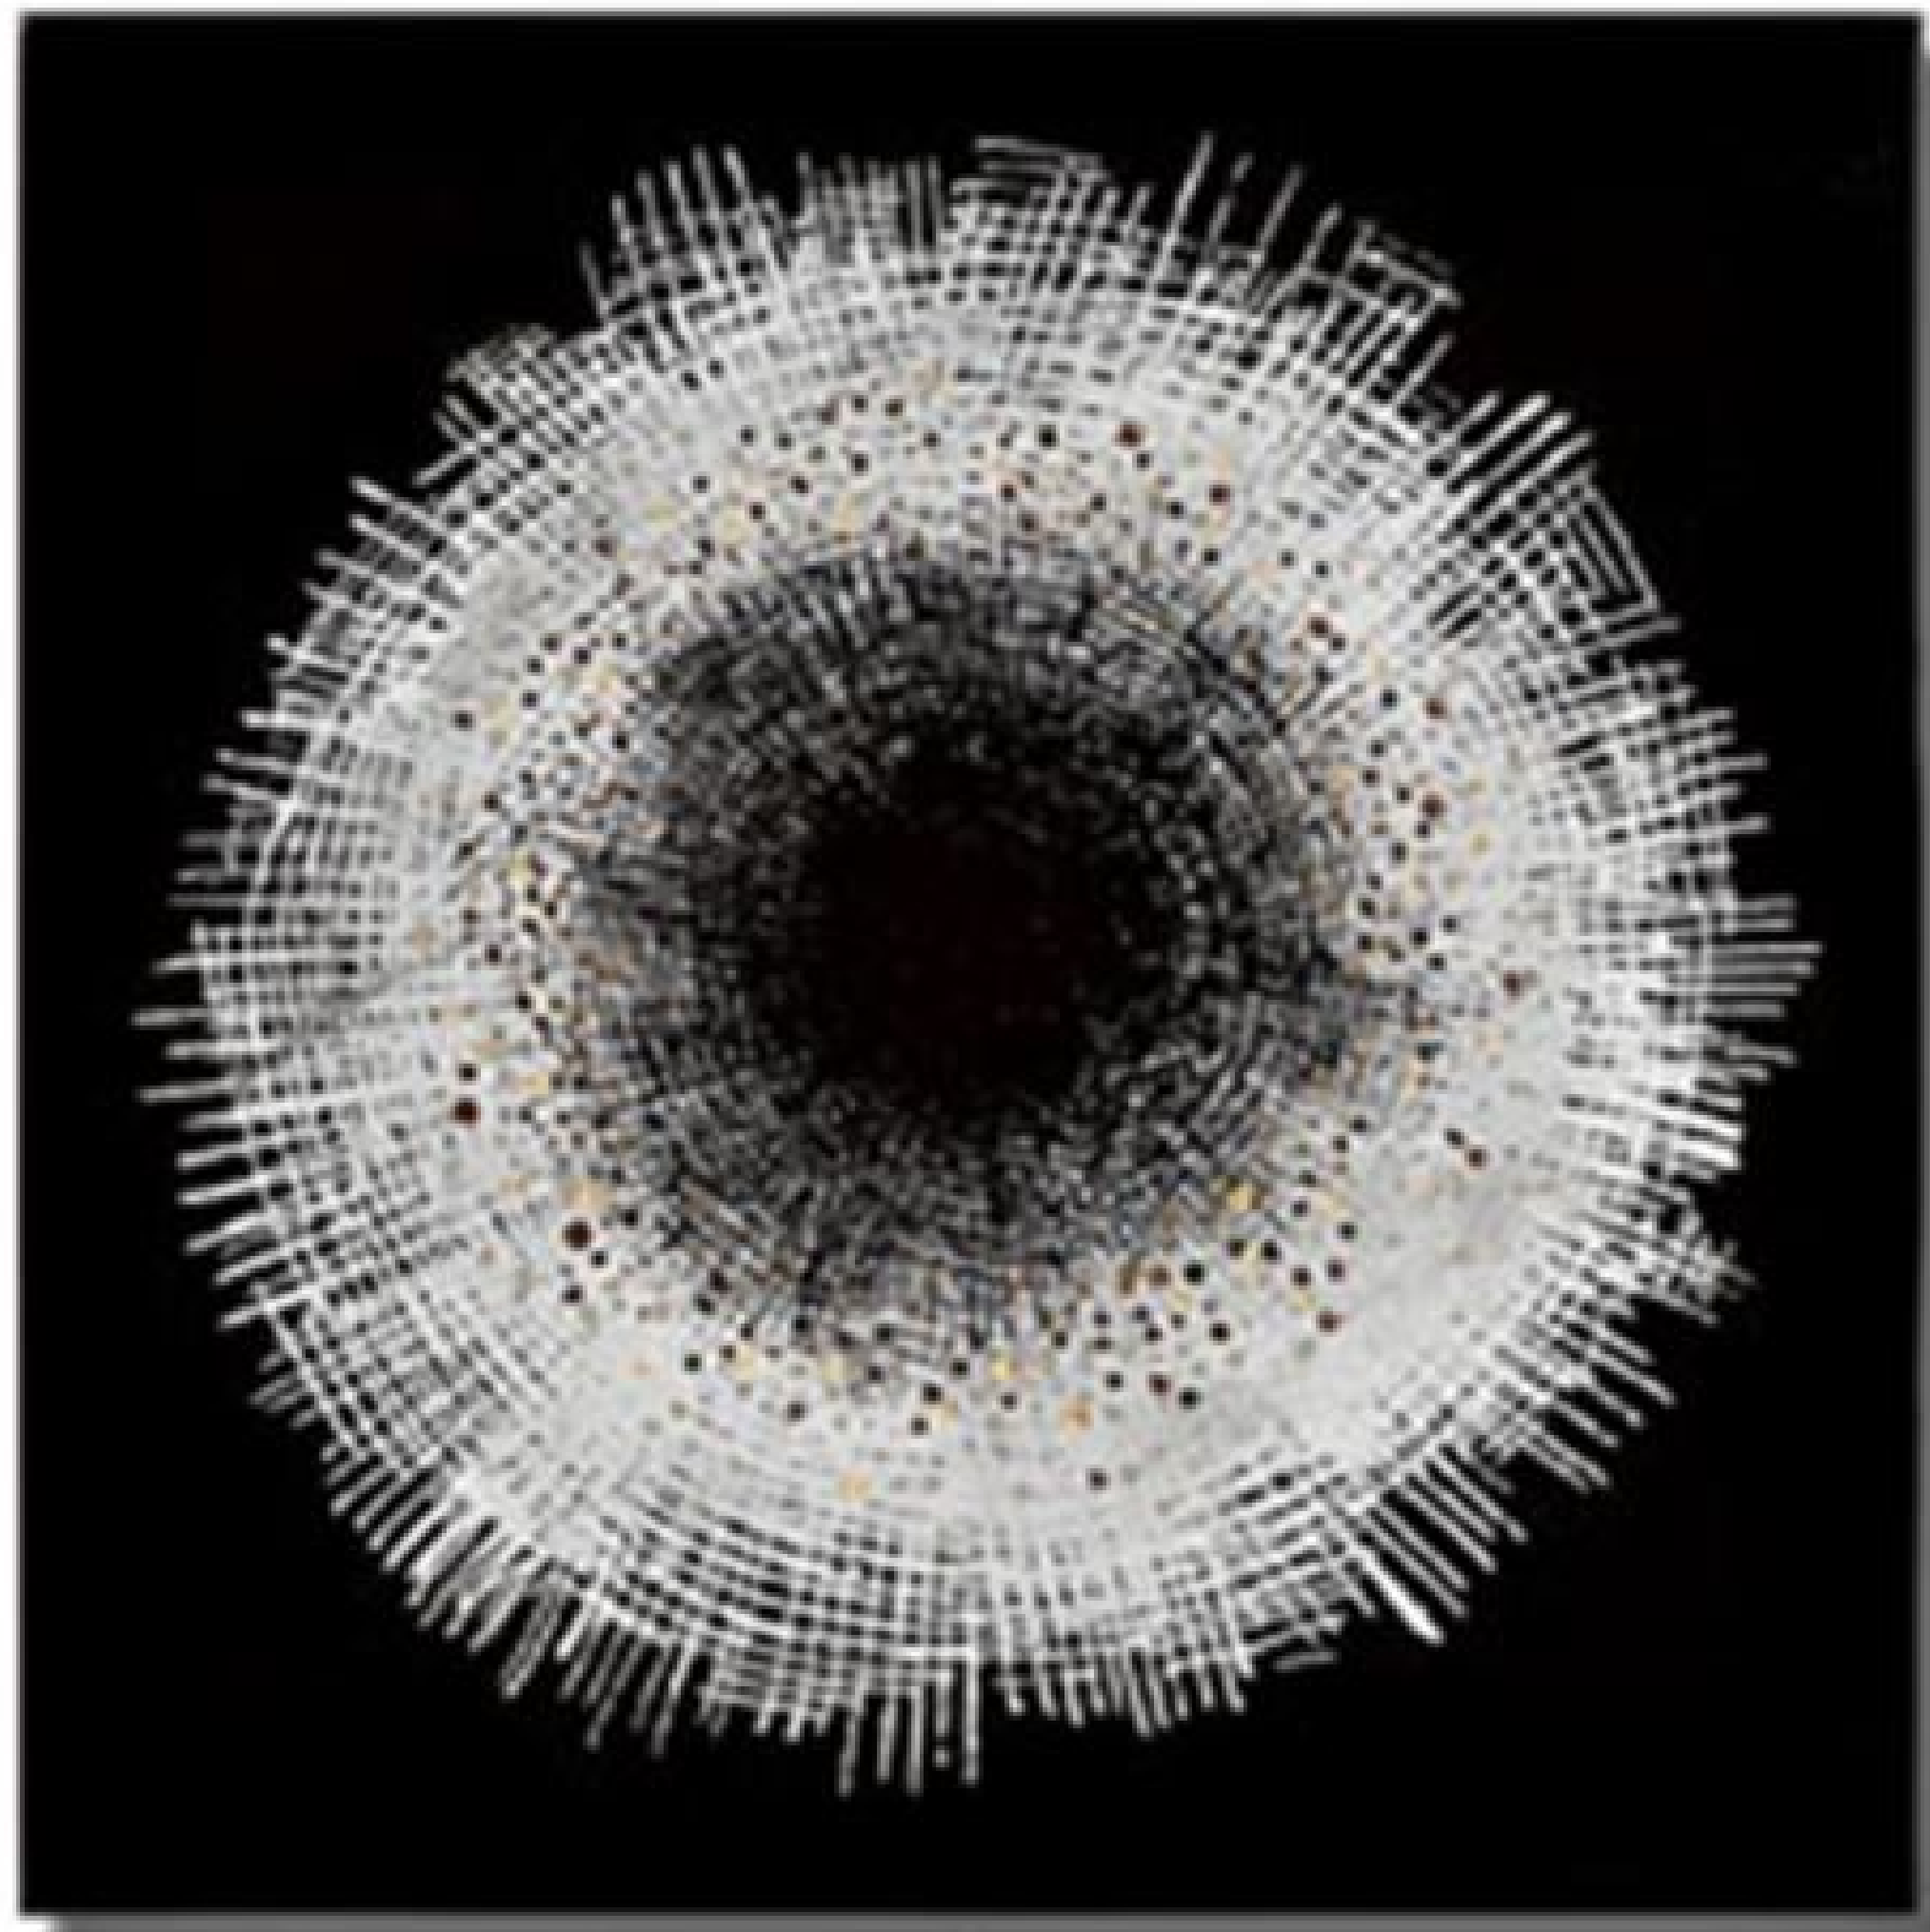

I

II

III

IV

Platinum Flux I - IV
HS13-696A-D-HOLL
Medium: Painting with
Mixed Media on Wood
Image Size: 23 x 23
Overall Size: 23 x 23 x 3
©Phoenix Art Group, Inc.

PLATINUM FLUX I

HS13-696A-HOLL

Painting with Mixed Media on Wood

Image Size: 23 X 23 Overall Size: 23 X 23 X 3

Retail Price: $875

Reflects a discount of 50% off original price of $1,750

November 2016

PHXARTGROUP.COM