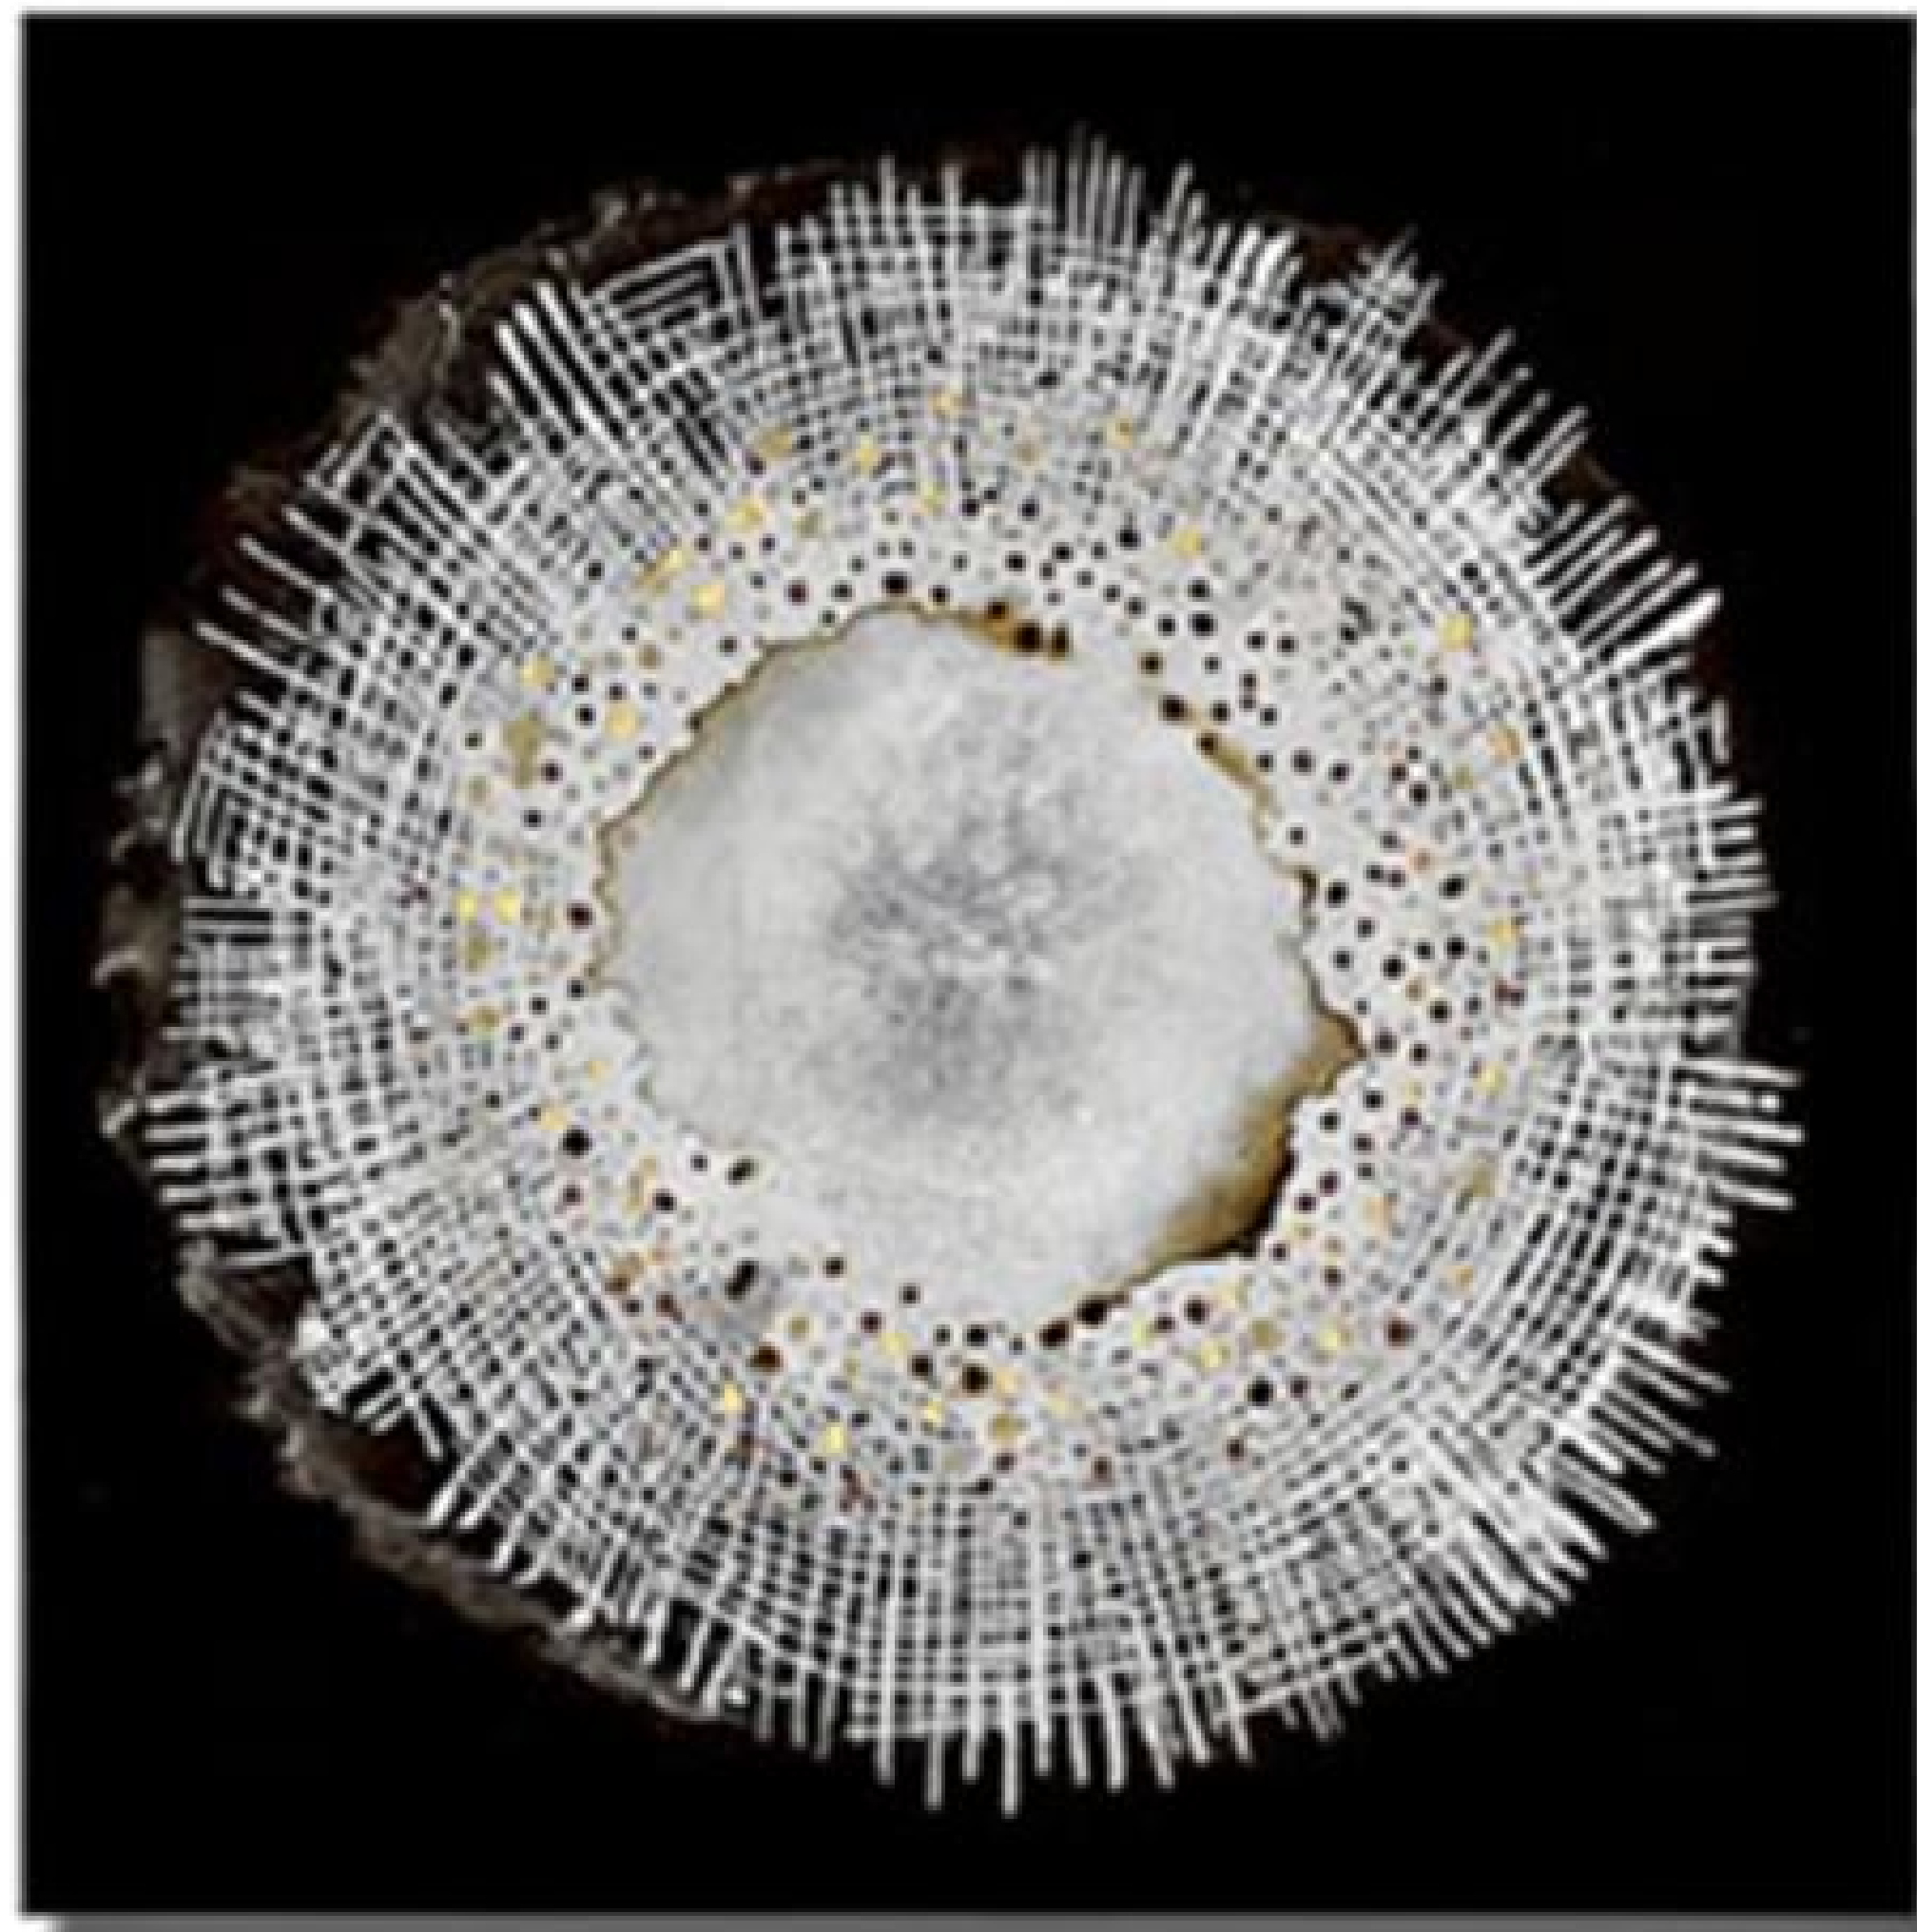

I

II

III

IV

Platinum Flux I - IV
HS13-696A-D-HOLL
Medium: Painting with
Mixed Media on Wood
Image Size: 23 x 23
Overall Size: 23 x 23 x 3
©Phoenix Art Group, Inc.

PLATINUM FLUX I

HS13-696A-HOLL

Painting with Mixed Media on Wood

Image Size: 23 X 23 Overall Size: 23 X 23 X 3

Retail Price: $875

Reflects a discount of 50% off original price of $1,750

November 2016

PHXARTGROUP.COM