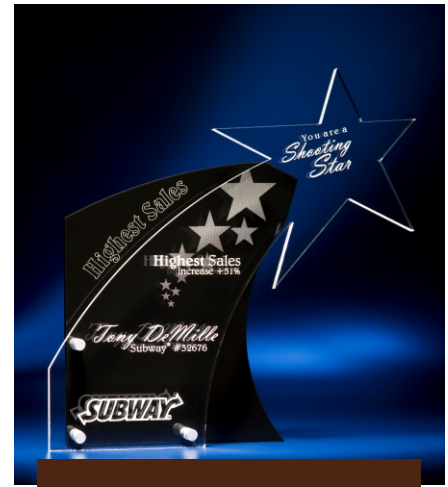

FLARE

FLARE   12" | LPST12AC
SIZES: 12"
THICKNESS: 3/8"