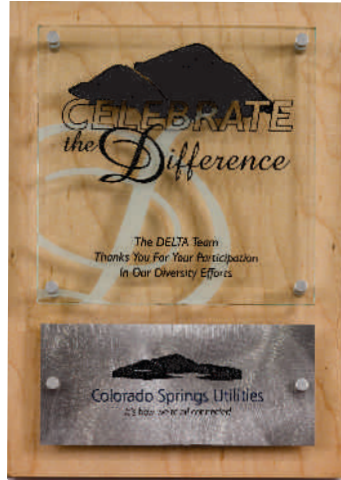

ORPHEUS

ORPHEUS 10X13 | HCPZ13AC
 SIZES: 10X13"
 THICKNESS: BLACK 1/4" BLACK,
 FRONT 1/4" CLEAR
 ACCENT HAMMERED, COPPER LAMINATE

PLAQUES SERIES

MARIS

MARIS 10X14" PLMA14AJ
 SIZES: 10X14"
 ACCENT SWIRL ALUMINUM
 NATURAL MAPLE BACK
 FRONT 3/8" JADE ACRYLIC