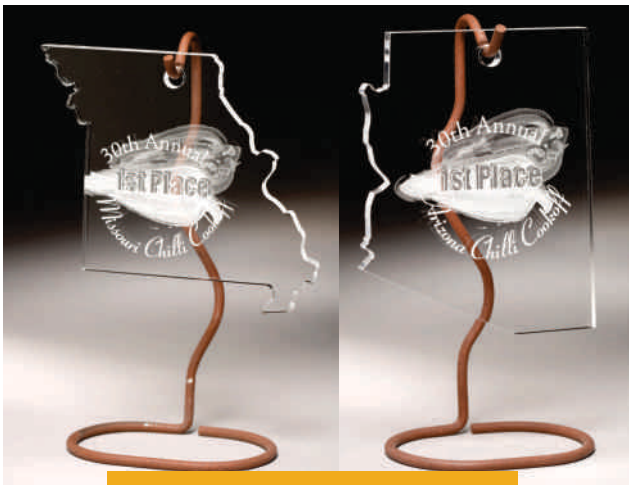

HANGING DIAMOND

SIZES: 10" 10" WHAD10AC
THICKNESS: 3/8"
SHOWN WITH WIRE HOLDER A

WIRE STATES

WIRE STATES

SIZES: 10" 10" WHSS10AC
THICKNESS: 3/8"
SHOWN WITH WIRE HOLDER A
AVAILABLE IN MOST STATES