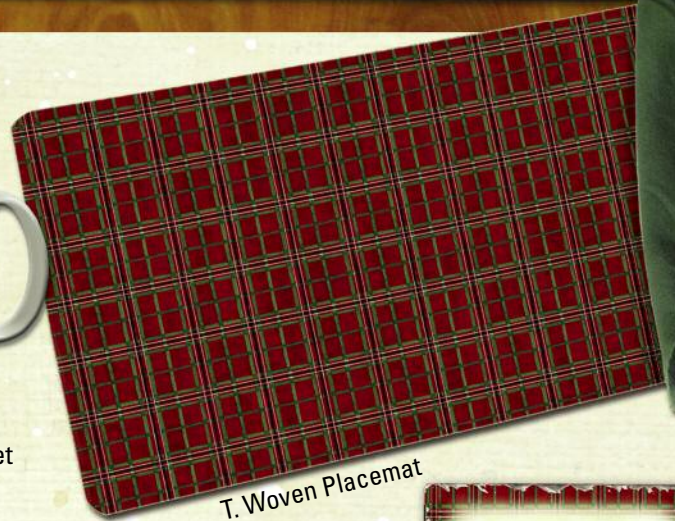

L. 29489  
Glass Cheese Server

M. Wine Glass Shade

N. Anti-fatigue Floor Mat

O. Tumbled Tile Trivet

P. Tumbled Tile Coasters

Q. Ceramic Mug  
R. Mug/Coaster Gift Set  
S. 2 Mugs/2 Coasters

T. Woven Placemat