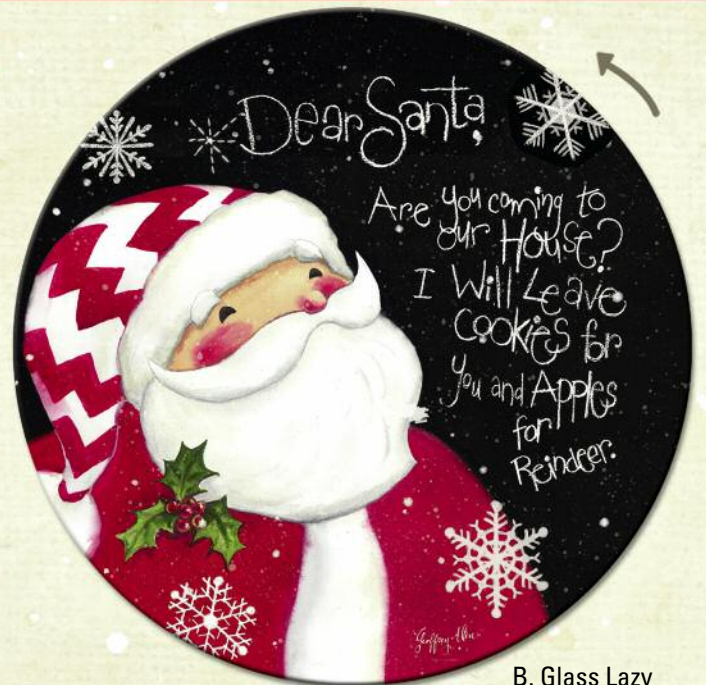

# Dear Santa

by Geoffrey Allen

A. 12" x 15" Glass Cutting Board

B. Glass Lazy Susan

G. Glass Cheese Server

C. Ceramic Dip Chiller

D. Ceramic Mug  
E. Mug/Coaster Gift Set  
F. 2 Mugs/2 Coasters

H. Tumbled Tile Trivet