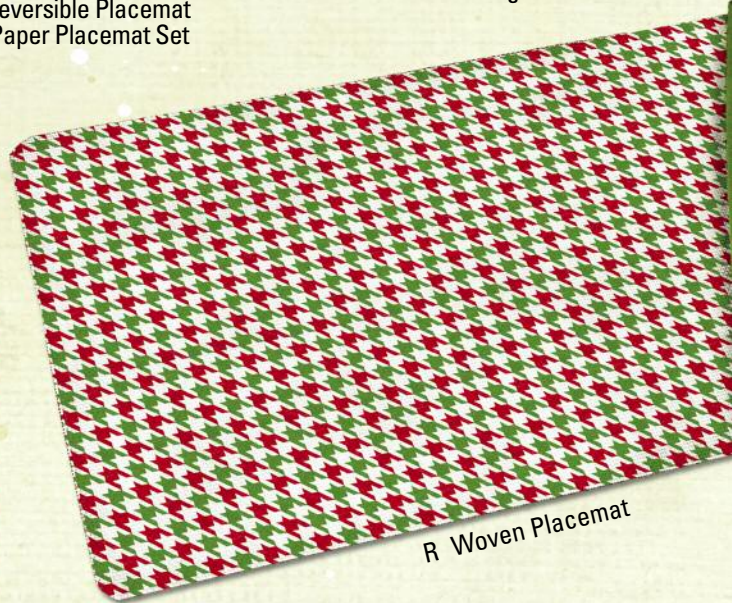

L. 08795  
Car Coaster - 1pk

N.  
Wine  
Glass  
Shade

O. Anti-fatigue Floor Mat

P. Reversible Placemat  
Q. Paper Placemat Set

R. Woven Placemat

Reversible Placemat Back

S. 4" Square  
Sign

U. 6" Square  
Sign