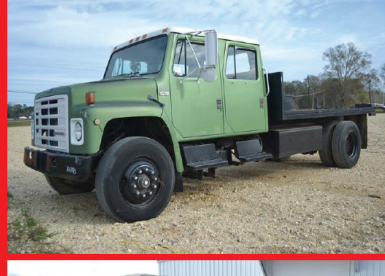

Additional Photo of Auction Items!