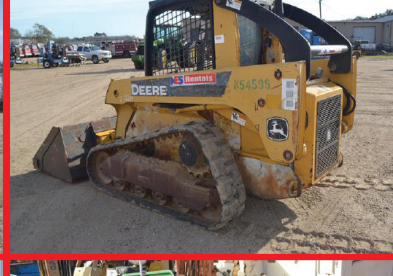

Additional Photo of Auction Items!