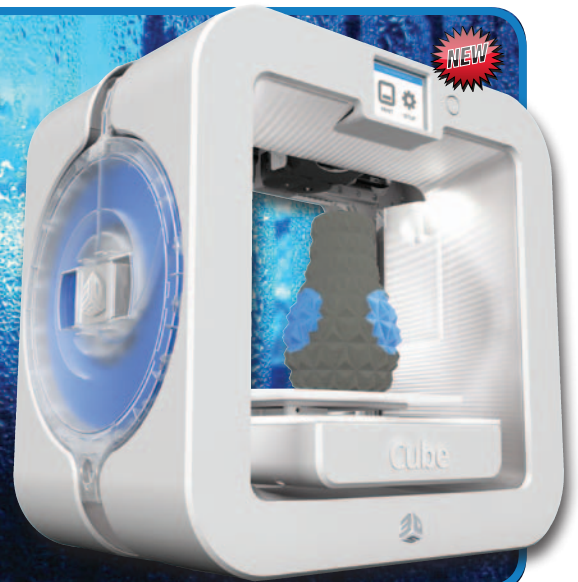

\*PAGES CONTAIN SUPPLIES

**Introducing...**

**Follow Us On:**

**3D SYSTEMS**

**3D Printing. Real. Easy**

- 6" x 6" x 6" Max Creation Size
- PJP Technology
- Dual Print Jets
- PLA & ABS Plastics
- 70 micron layer thickness
- Includes 25 free creations

**Cube®**

Item TDSCUBE3

LIST \$999.00

**SALE \$799.20**

**See additional 3D Systems products on Page 14**

**PENNY FREIGHT | DROP-SHIP ONLY!**

**Laser Printer w/Network and Duplex**

Item LEXMS315DN