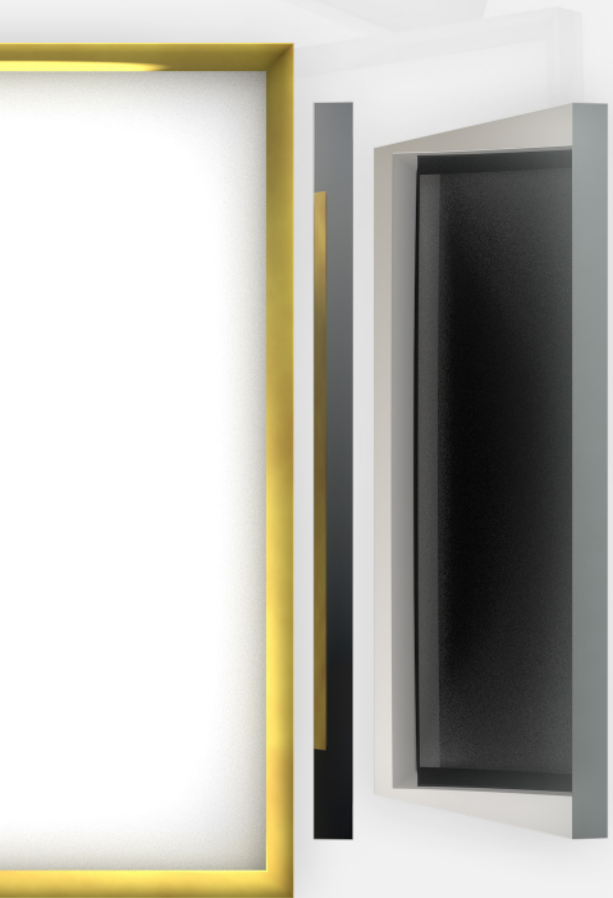

1.75"

A close-up photograph of a blue folder with a purple insert and a silver tool. The folder is open, and the purple insert is visible. A silver tool is positioned near the bottom left corner of the folder. The background is a light, neutral color.

SECURITY FRAME

security tool to open frame

A close-up, top-down view of an open cardboard box. The box is made of light-colored, possibly off-white or light beige, corrugated cardboard. The interior of the box is lined with a dark, textured material, likely black or dark brown, which is visible in the bottom right corner. The lighting is soft and even, highlighting the texture of the cardboard and the lining. The box is open, with the flaps visible on the left and right sides.

*please inquire regarding custom orders

WIDE FRAMES

*please inquire regarding custom orders

LED FRAMES FEATURES

- Bright White Light at 5,300K and UL Compliant
- Thin Frame Profile - only 0.96" deep
- 14 Frame Color Choices

- Long Life and Low Maintenance – 50,000 hours and 2 year limited warranty
- Energy Saving – up to 80% vs. fluorescent lights
- Fast Signage Changes - flip open sides, insert graphic, and close
- Easy Installation - just hang and plug in
- Stock and Custom Sizes Available
- Security and Anti-Tampering Options
- Designed for Indoor Use
- High Quality Anodized Aluminum - 30% recycled material
- Any Size up to 48" x 96"