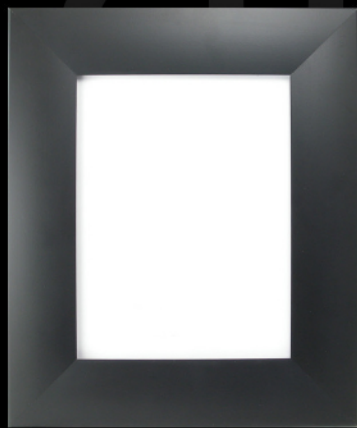

SIMULATED ASHEN MAPLE

1.25"

SIMULATED CHARLOTTE OAK

WIDE FRAMES

BLACK

SILVER

2.5"

GOLD