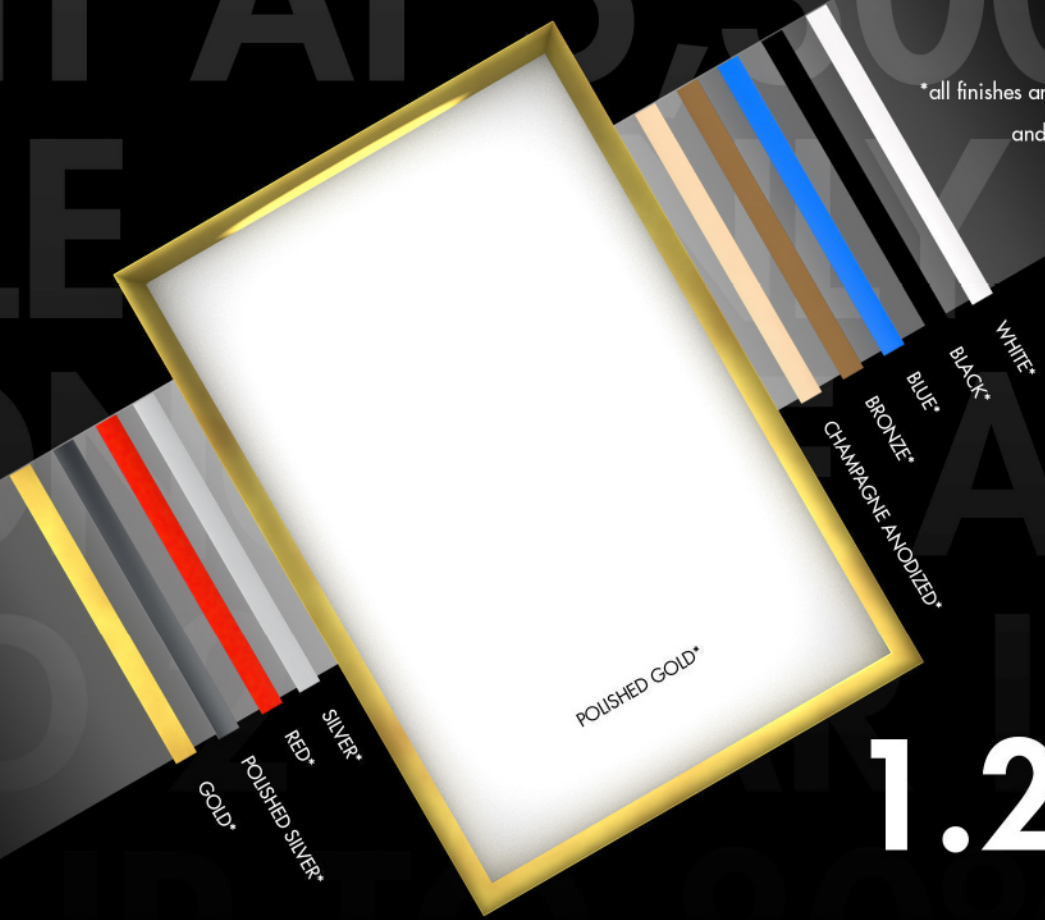

Baldev Duggal
Founder

VE BESPOKE

KE

WITH LIGHT

ES FRAMES

FRAMES OUR

Bring your message to life with our **Bespoke Light Frames**. Our stylish and convenient front-loading frames utilize bright LEDs along the edge of light-diffusing acrylic to deliver a brilliant graphic display, even distribution of light, and energy savings. Each frame is custom cut and assembled, allowing you to select the appropriate frame size and finish for your project. With 14 finishes in stock and ready to ship, these frames are a perfect fit for retail, hospitality, and fine art applications.

STANDARD FRAMES

*all finishes are in stock at 1.25"
and ready to be made

POLISHED GOLD*

GOLD*
POLISHED SILVER*
SILVER*
RED*

CHAMPAGNE ANODIZED*
BRONZE*
BLUE*
BLACK*
WHITE*

1.25"

BLUE

RED