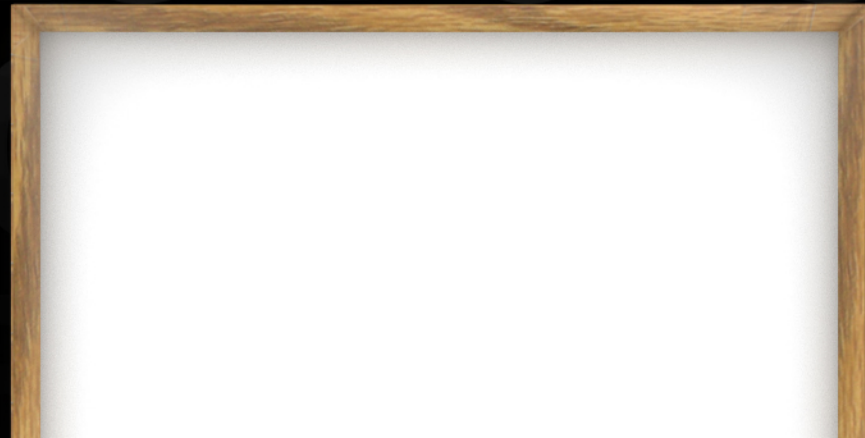

*all finishes are in stock at 1.25"
and ready to be made

1.25"

D GOLD

SILVER

CHAMPAGNE ANODIZED

SIMULATED CHERRYWOOD

STANDARD FRAMES

SIMULATED OAK