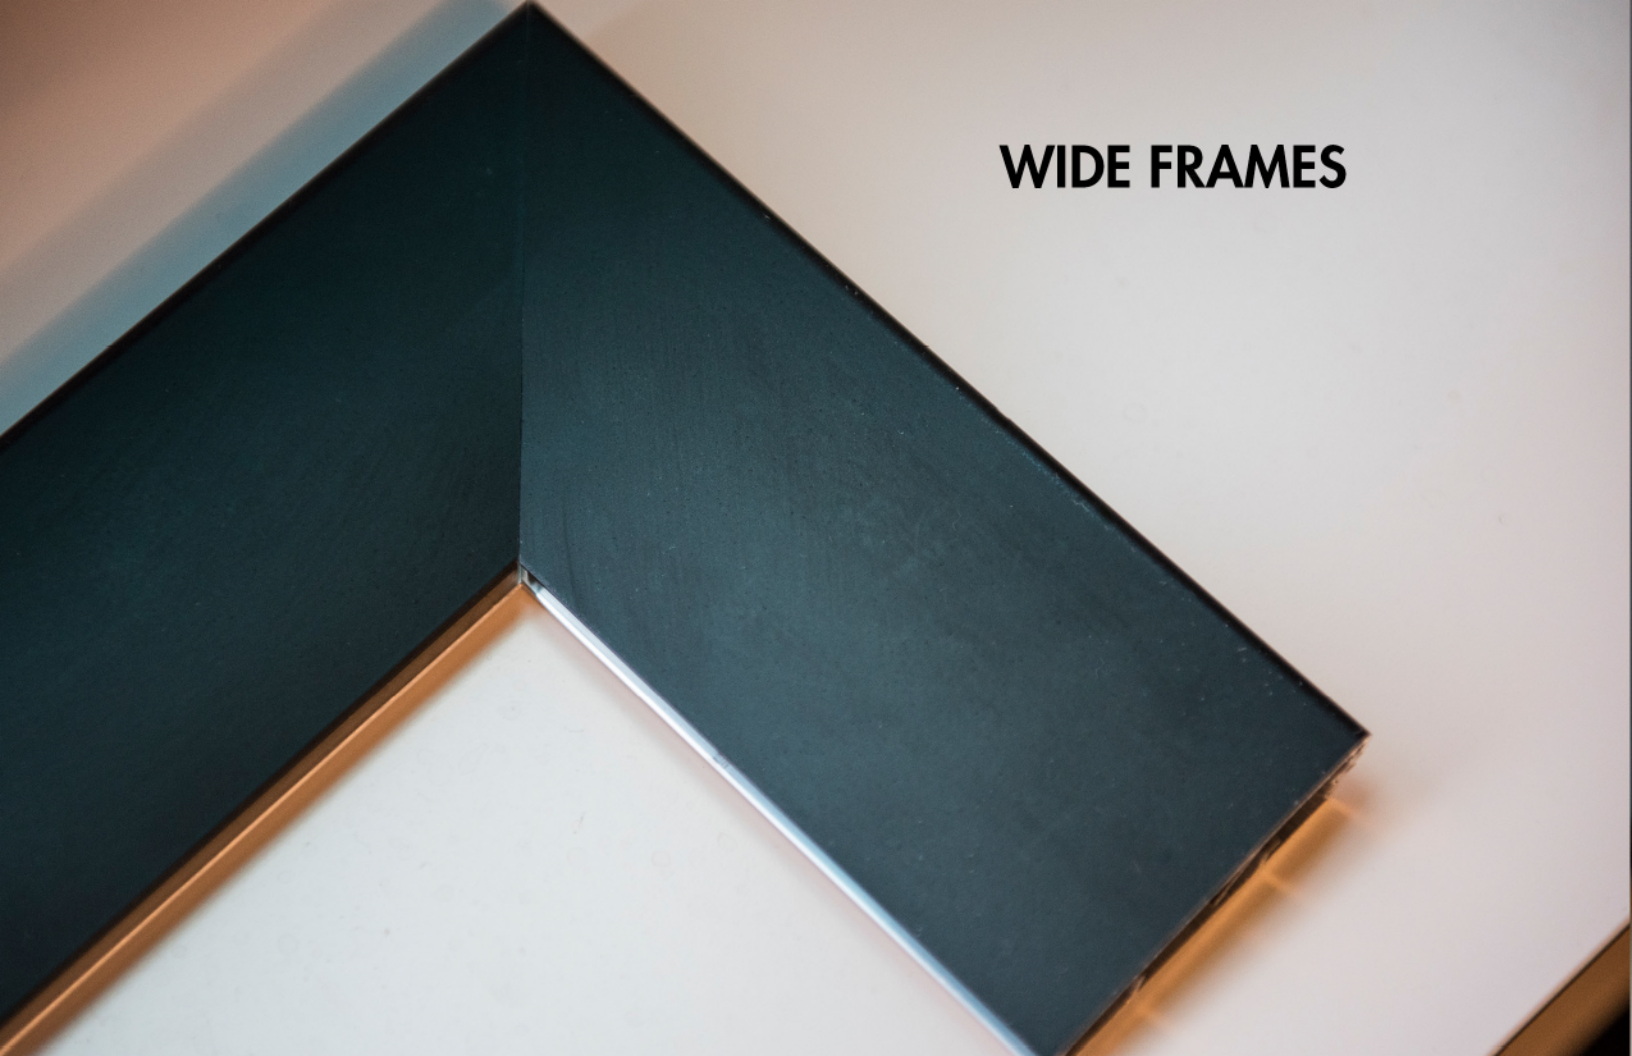

WIDE FRAMES