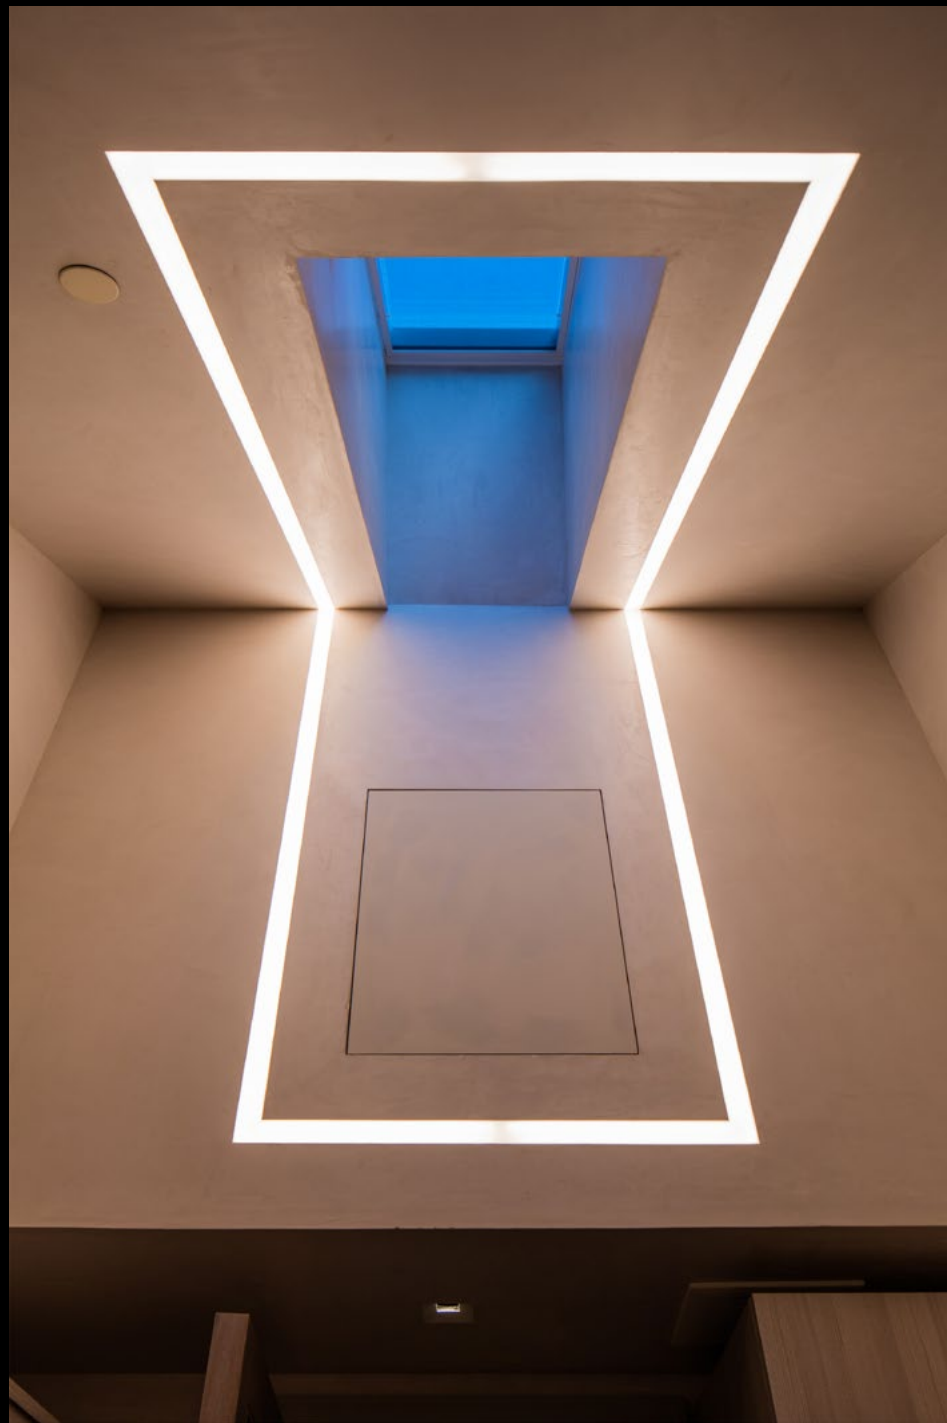

Barlow Residence

LIGHTING DESIGN: Robert Singer & Associates
ARCHITECT: Tommy Hein Architects
GENERAL CONTRACTOR: Gerber Construction
INTERIOR DESIGN: Lisa Kanning Interior Design
PHOTOGRAPHY: Steve Munding