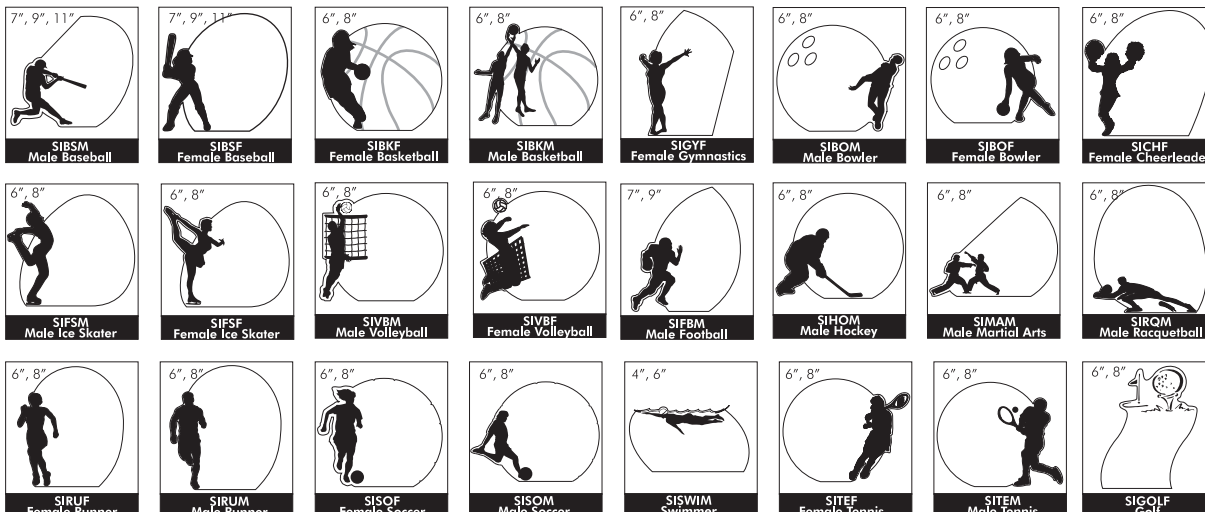

SITRI

ALL 4", 6" AND 7" AWARDS
TOP 3/8", BASE 3/8"

ALL 8", 9" AND 11" AWARDS
TOP 1/2", BASE 1/2"

*SEE ABOVE FOR AVAILABLE SIZES