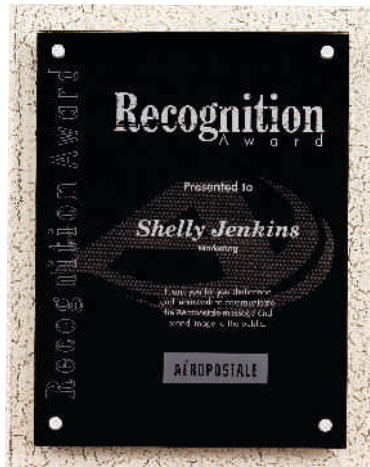

**MINI STORM PLAQUE**

**MINI STORM PLAQUE**  
 SIZES: 6X8", 7X9"  
 THICKNESS:  
 3/16" FRONT AND BACK  
 COLORS: CLEAR/BLACK,  
 ALUMINUM HARDWARE  
 AND ACCENT PLATE

6X8" MIST68  
 7X9" MIST79

**BORDEAUX**