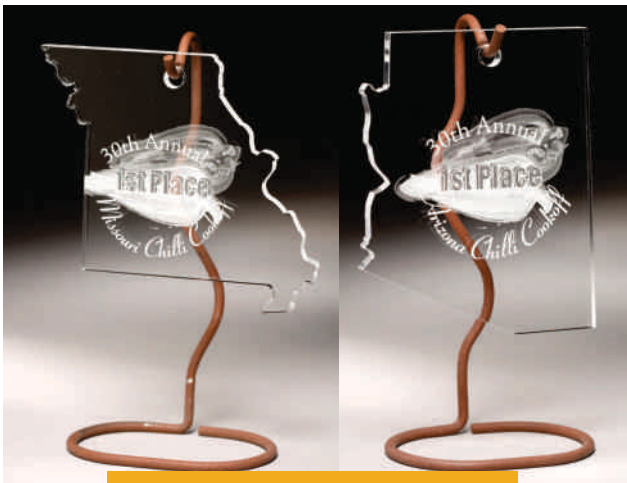

**HANGING SPHERE**

**HANGING SPHERE**

SIZES: 10" 10" WHAC10AC  
 THICKNESS: 3/8"  
 SHOWN WITH WIRE HOLDER A

**HANGING STAR**

**HANGING STAR**

SIZES: 10" 10" WHBS10AC  
 THICKNESS: 3/8"  
 SHOWN WITH WIRE HOLDER B

**HANGING DIAMOND**

**HANGING DIAMOND**

SIZES: 10" 10" WHAD10AC  
 THICKNESS: 3/8"  
 SHOWN WITH WIRE HOLDER A

**WIRE STATES**

**WIRE STATES**

SIZES: 10" 10" WHSS10AC  
 THICKNESS: 3/8"  
 SHOWN WITH WIRE HOLDER A  
 AVAILABLE IN MOST STATES