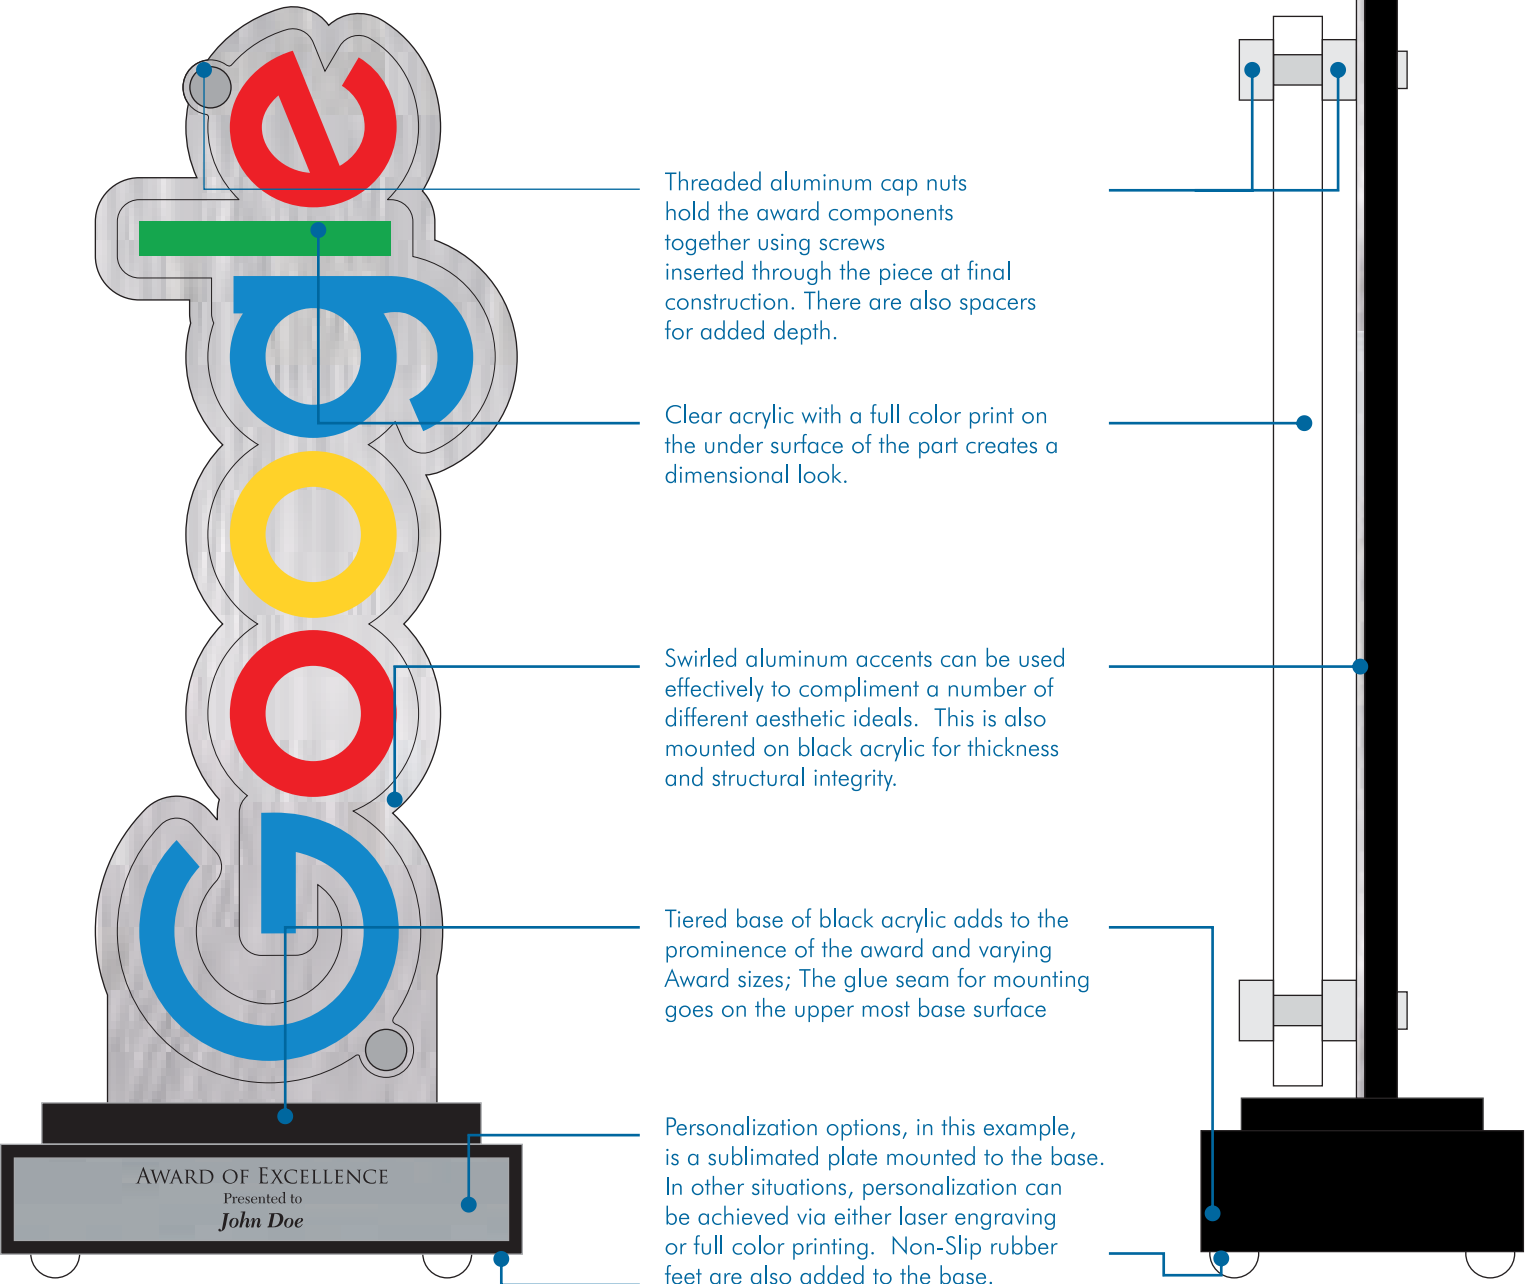

# Anatomy of an Award

**Front**

**Side**

Threaded aluminum cap nuts hold the award components together using screws inserted through the piece at final construction. There are also spacers for added depth.