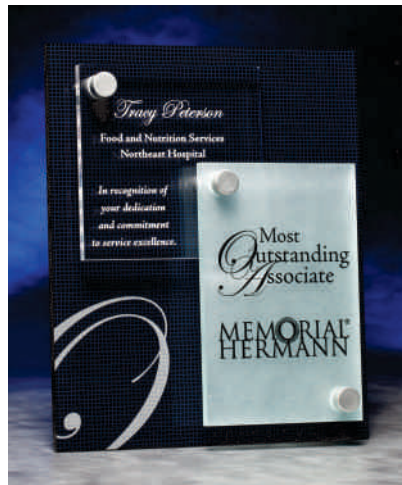

## EVOLUTION

**EVOLUTION** 9X12" EVOL912

SIZES: 9X12"  
THICKNESS: 3/8" CLEAR ACRYLIC  
ACCENT SWIRL ALUMINUM  
GOLD, SILVER, BRONZE ACCENTS  
ALUMINUM HARDWARE

PLAQUES SERIES

## ACADEMY PLAQUE

**ACADEMY PLAQUE** 10X14" ACAU14  
 SIZES: 10X14"  
 THICKNESS: 3/8"  
 COLORS: BLACK, CHALKBOARD LOOK  
 EASEL BACK FOR WALL HANGING OR DESK TOP USE