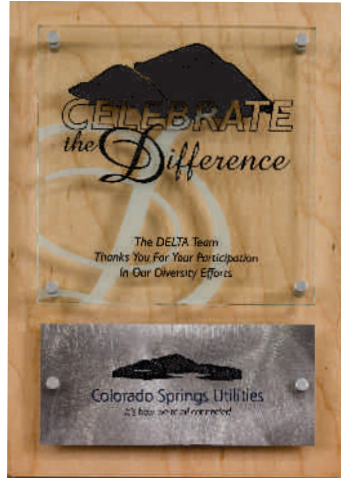

**ORPHEUS**

**ORPHEUS**      10X13 | HCPZ13AC  
 SIZES: 10X13"  
 THICKNESS: BLACK 1/4" BLACK,  
 FRONT 1/4" CLEAR  
 ACCENT HAMMERED, COPPER LAMINATE

**PLAQUES SERIES**

MARIS

**MARIS** 10X14" PLMA14AJ  
 SIZES: 10X14"  
 ACCENT SWIRL ALUMINUM  
 NATURAL MAPLE BACK  
 FRONT 3/8" JADE ACRYLIC