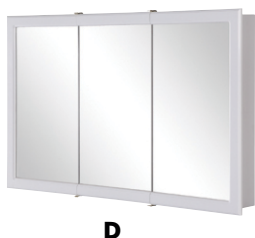

Aspen Collection Medicine Cabinets

Size	Description	Item Number	Number of Shelves	Pack
A) 16" x 5" x 26"	Single door surface mount	41-9200	3	1/ea
B) 24" x 5-1/4" x 30"	Double door surface mount	41-9218	2	1/ea
C) 30" x 5-1/4" x 30"	Tri-view surface mount	41-9226	2	1/ea
D) 36" x 5-1/4" x 30"	Tri-view surface mount	41-9234	2	1/ea

- Finish: High Gloss Snow White.
- Ultra density fiberboard.
- Plywood or MDF side panels.
- Laminated interiors.
- Assembled.