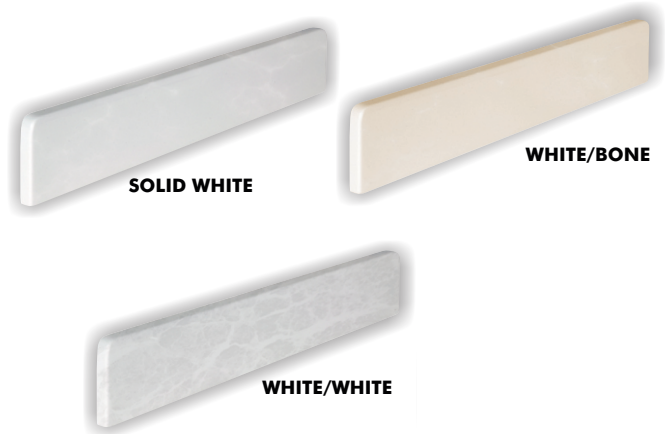

Side Splashes

18-13/16" x 3-3/8" Cultured Marble Side Splashes

Color	Type	Item Number	Pack
Solid White	Left Hand	42-7872	1/ea
Solid White	Right Hand	42-7914	1/ea
White/Bone	Left Hand	41-9564	1/ea
White/Bone	Right Hand	41-9572	1/ea
White/White	Left Hand	41-9549	1/ea
White/White	Right Hand	41-9556	1/ea

- Classic Design.
- Fits 19" vanity top.
- For vanities/sinks.

21-5/16" x 3-7/8" Cultured Marble Reversible Side Splashes

Color	Item Number	Pack
Solid White	42-7948	1/ea
White/Bone	41-9598	1/ea
White/White	41-9580	1/ea
Solid Bone	16-9530	1/ea
Mexican Sand	17-0925	1/ea

- Classic Design.
- Fits 22" vanity top.
- Reversible.
- For vanities/sinks.