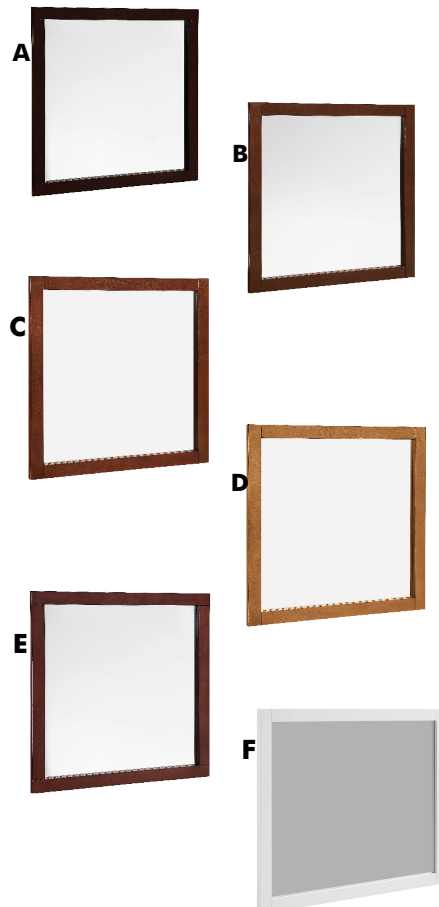

(D) Honey Birch Mirror Collection

Size	Item Number	Pack
24" x 30"	22-6882	1/ea
30" x 30"	22-7209	1/ea
36" x 30"	22-7612	1/ea

- Finish: Honey Birch.
- Frame made of MDF fiber board.
- 1" Thick frame.
- Mirror is 4mm thick.
- Wood screws and anchors included.
- Keyhole hangers on frame.

(E) Warm Walnut Mirror Collection

Size	Item Number	Pack
24" x 30"	22-8862	1/ea
30" x 30"	22-8947	1/ea
36" x 30"	22-9029	1/ea

- Finish: Warm Walnut.
- Frame made of MDF fiber board.
- 1" Thick frame.
- Mirror is 4mm thick.
- Wood screws and anchors included.
- Keyhole hangers on frame.

(F) White Mirror Collection

Size	Item Number	Pack
24" x 30"	23-1084	1/ea
30" x 30"	23-1169	1/ea
36" x 30"	23-1244	1/ea

- Finish: White.
- Frame made of MDF fiber board.
- 1" Thick frame.
- Mirror is 4mm thick.
- Wood screws and anchors included.
- Keyhole hangers on frame.