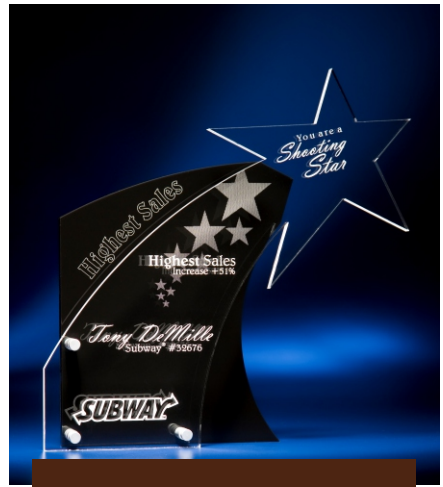

Stillwater
FINELY CRAFTED AWARDS AND PLAQUES

CORPORATE CLASSIC

The fusion of art and architecture. With two imprint placements, this award will be an inspiration for any achievement

ZITA

ZITA 12" | LPGS12AC
SIZES: 12"
THICKNESS: 3/8"