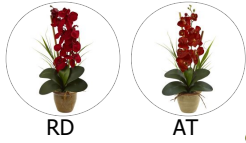

1513
21" Seasonal Phalaenopsis Orchid Arrangement
Dim.: H: 21 In., W: 9 In., D: 6 In.
Price: $23.50