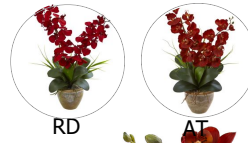

1514
25" Seasonal Double Phalaenopsis Orchid Arrangement
Dim.: H: 25 In., W: 15.5 In., D: 12 In.
Price: $30.00