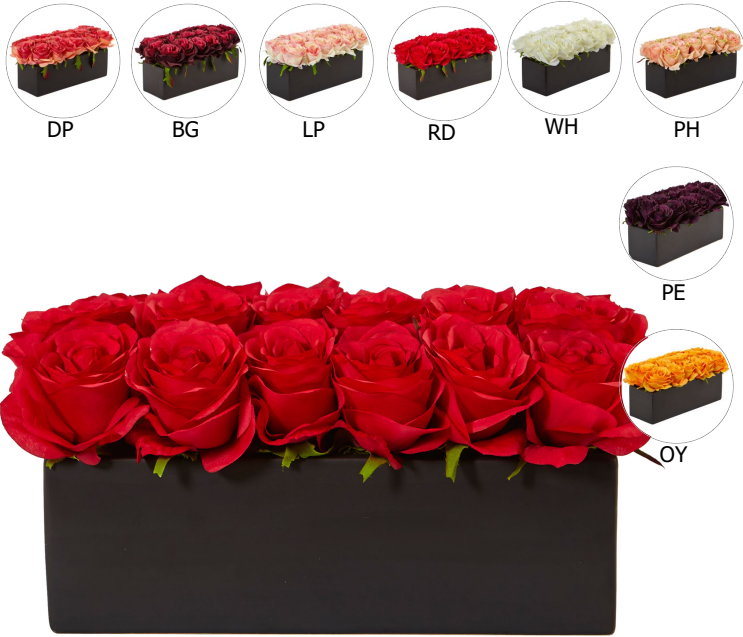

Nearly Natural

1487
6" Roses in Black Rectangular Planter
Dim.: H: 6 In., W: 12.5 In., D: 6 In.
Price: $34.00